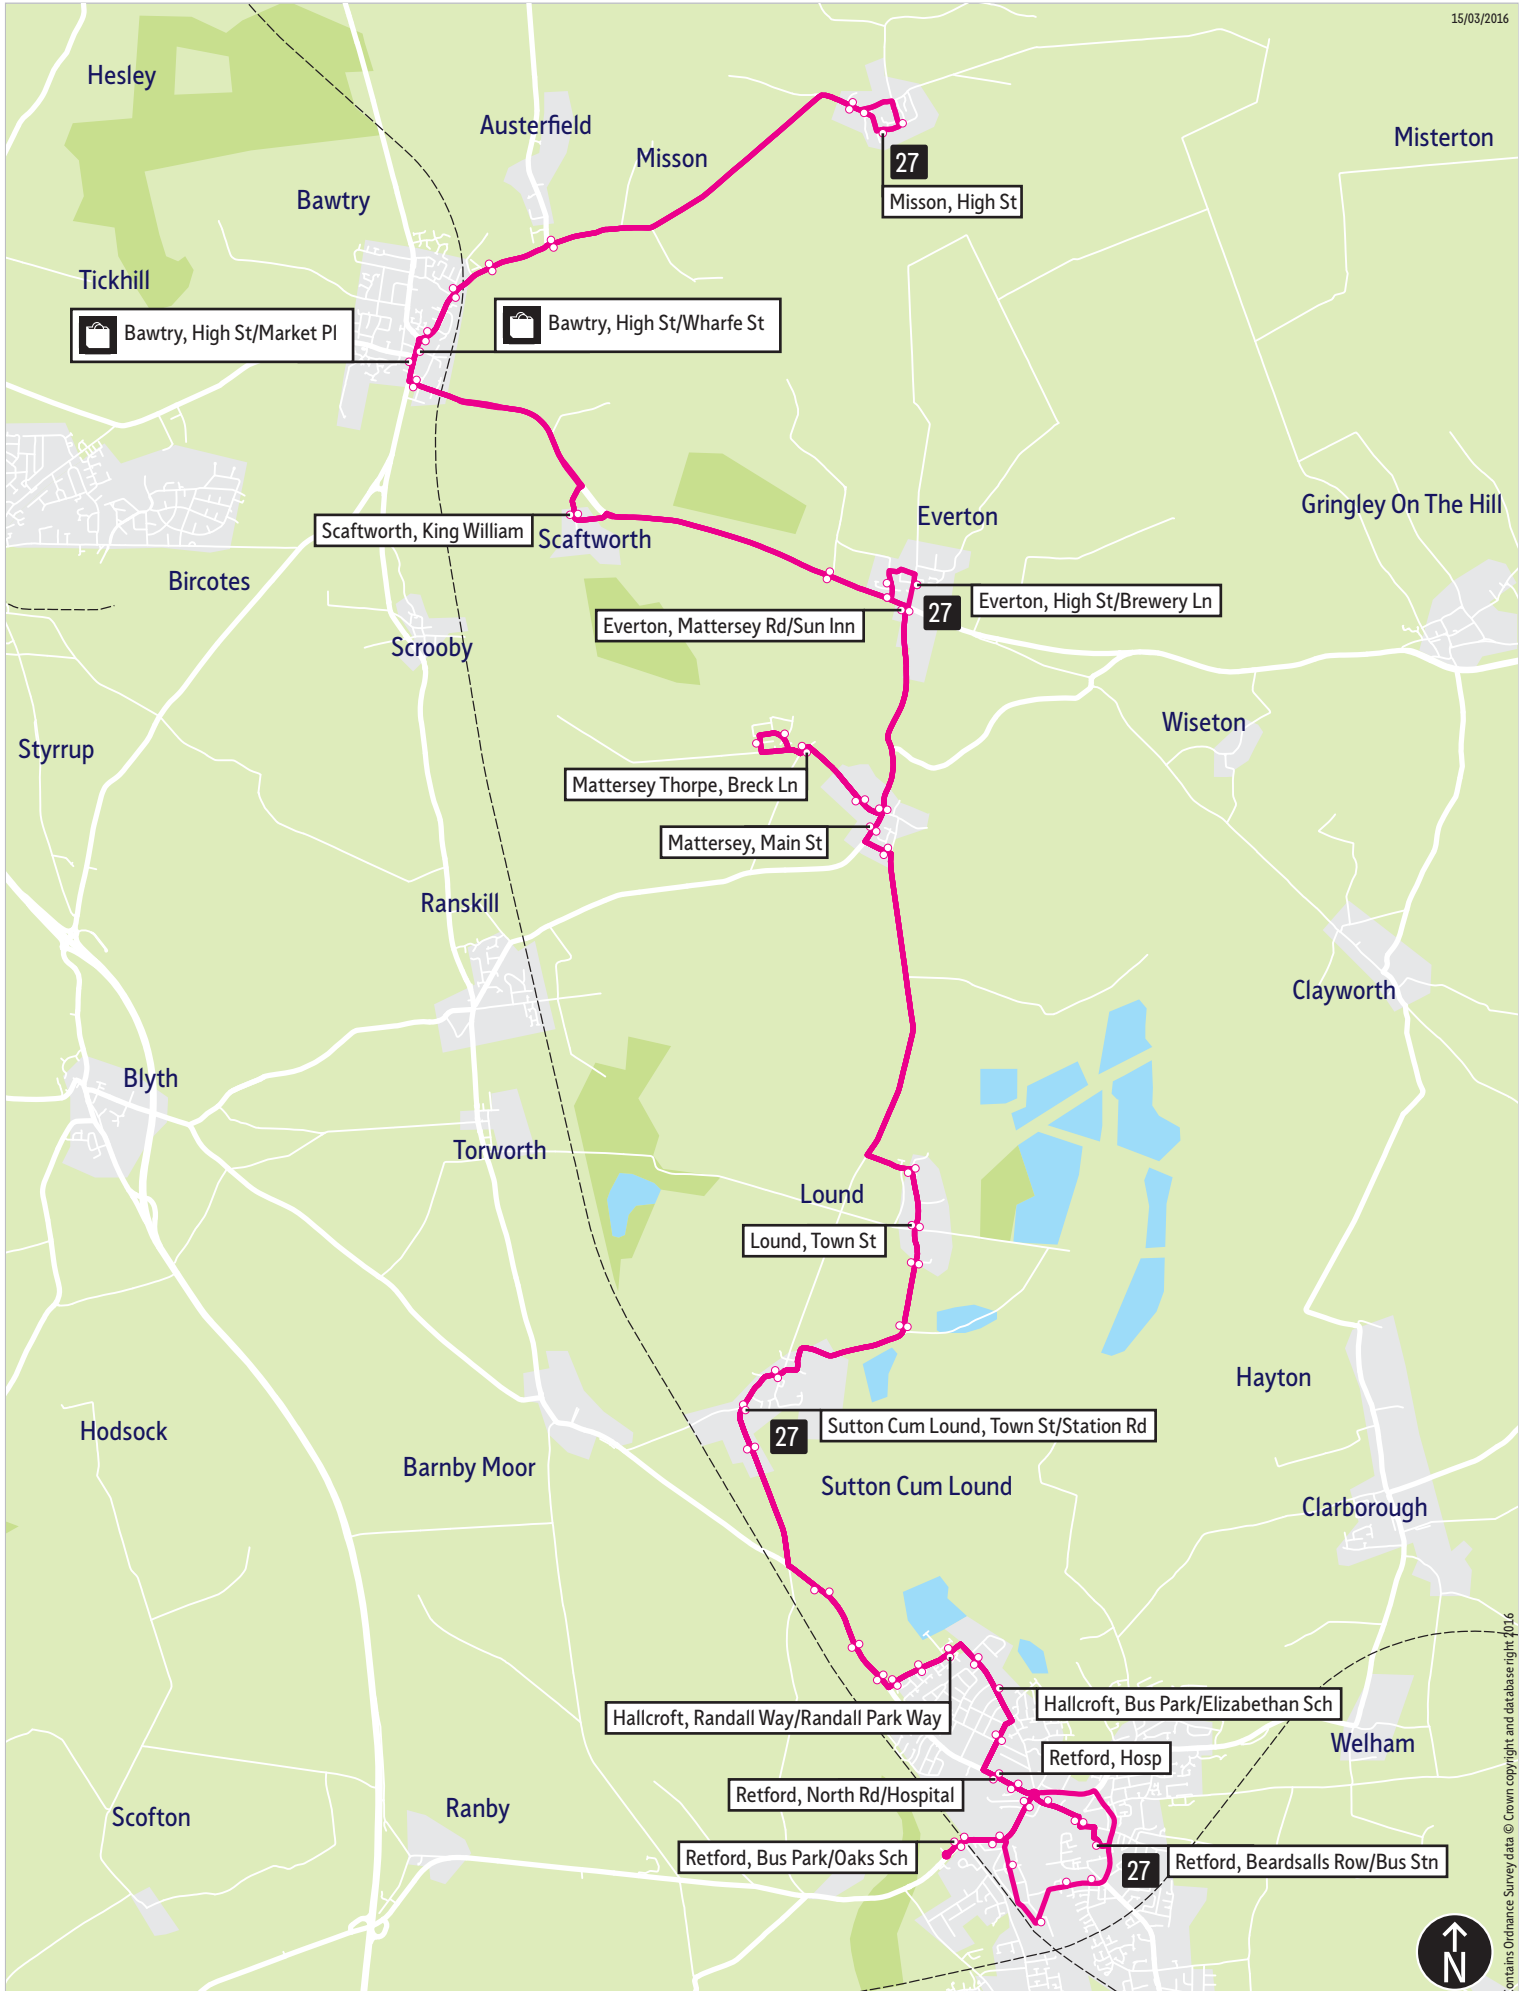

Bus route map for service 27

15/03/2016

■ = Terminus point
🚏 = Public transport
🛒 = Shopping area
🚚 = Bus route & stops
—•—•— = Rail line & station
—•— = Tram route & stop