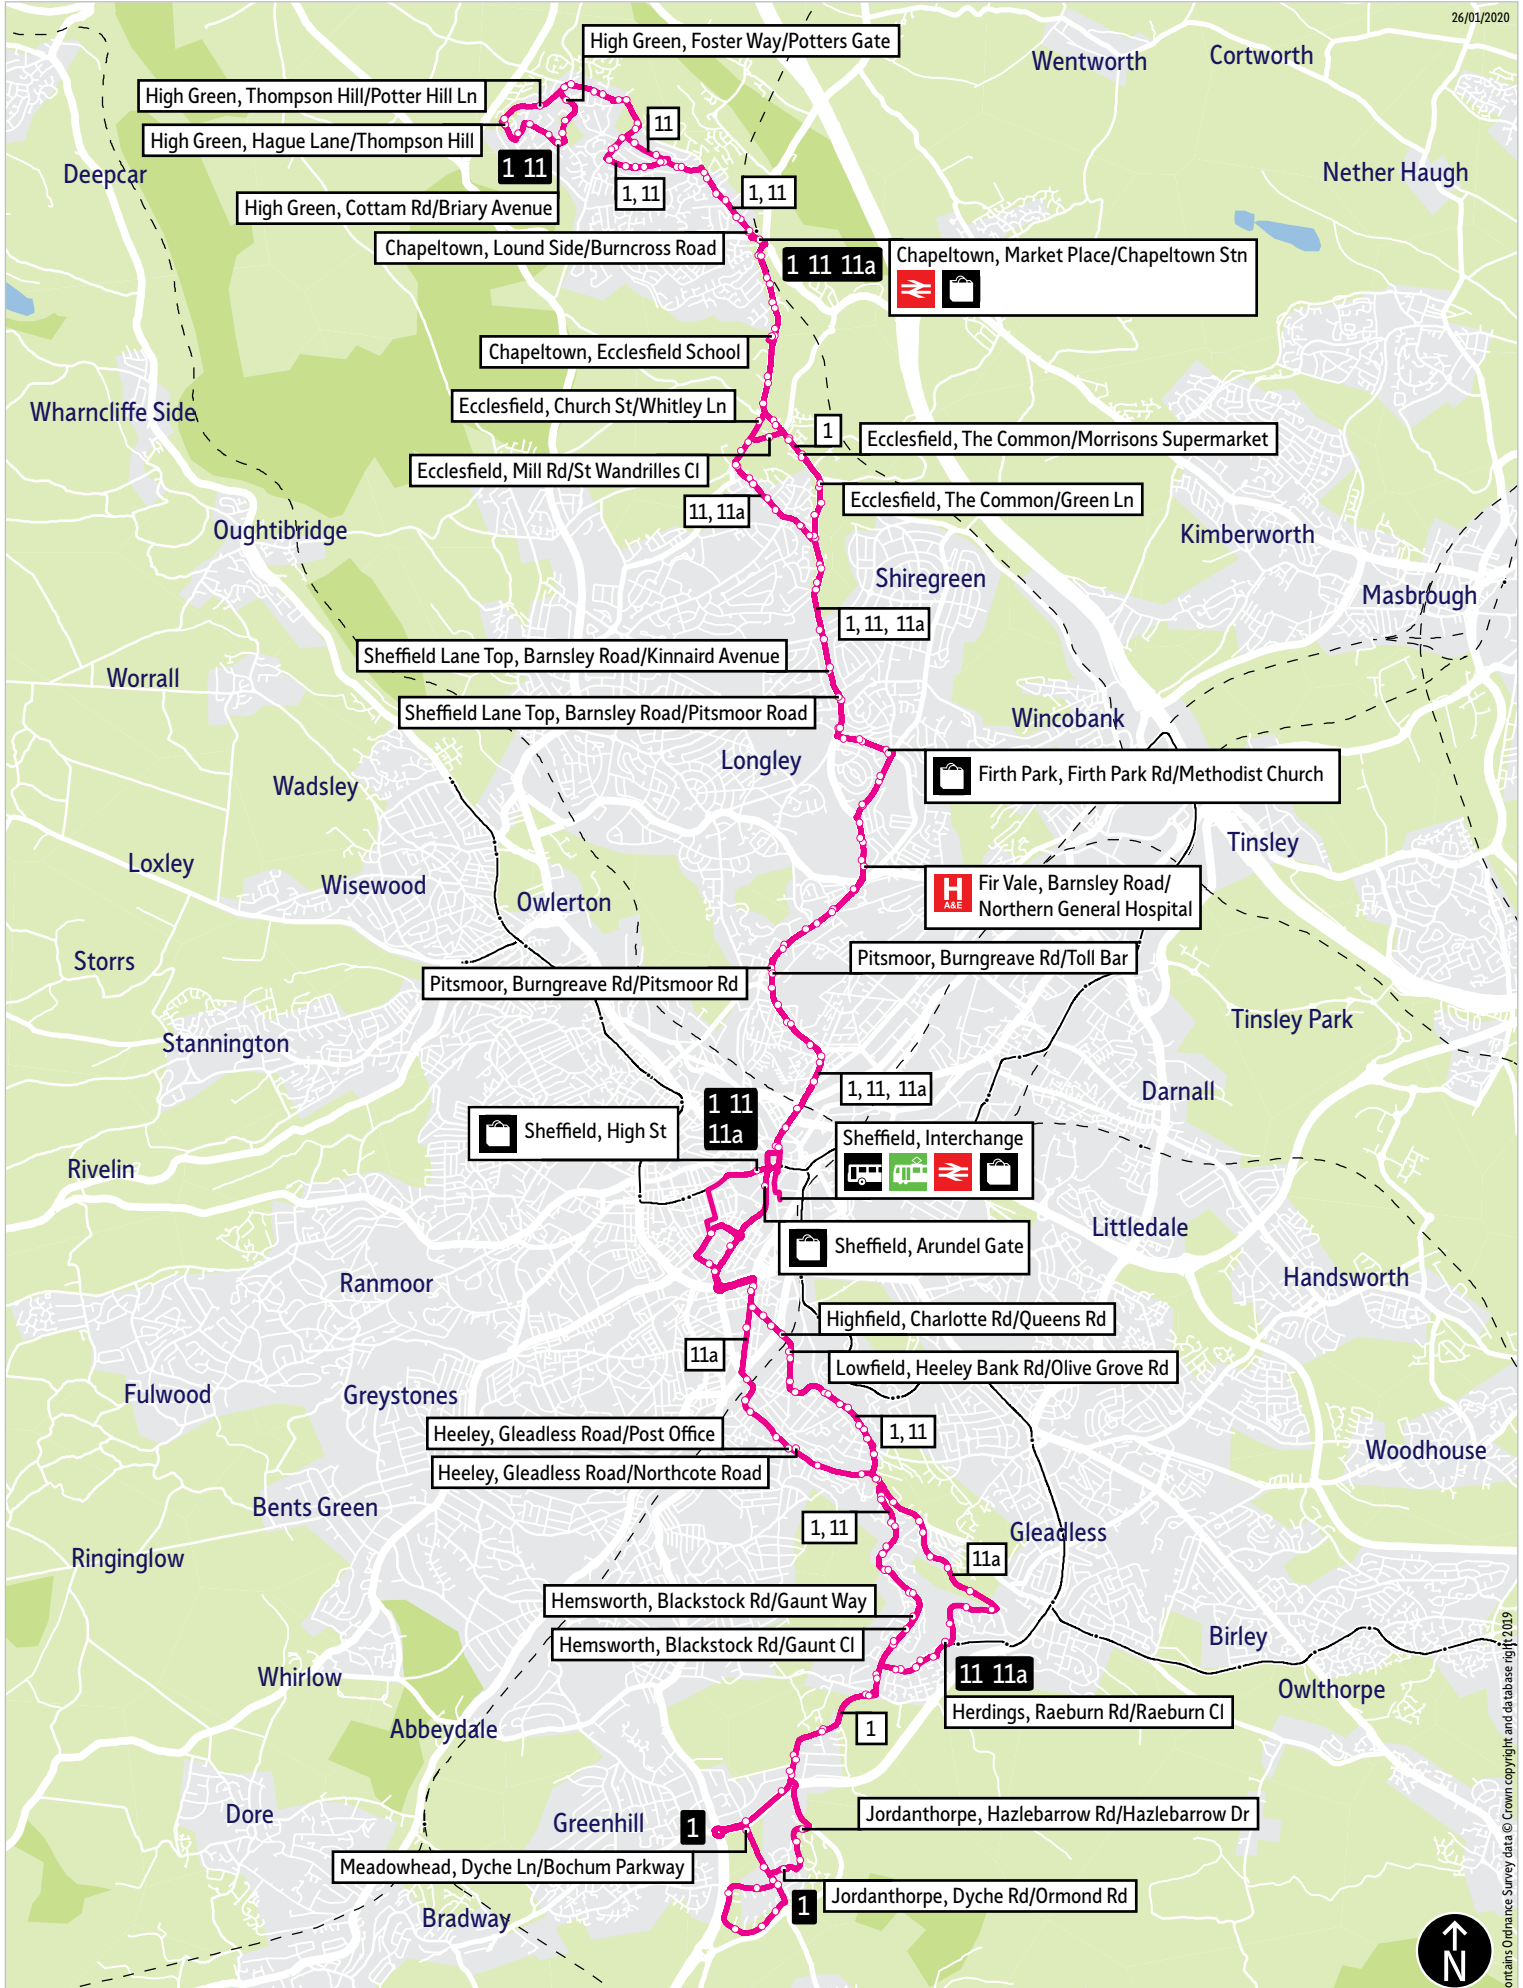

Bus route map for services 1, 11 and 11a

26/01/2020

- = Terminus point
- = Public transport
- = Shopping area
- = Bus route & stops
- = Rail line & station
- = Tram route & stop