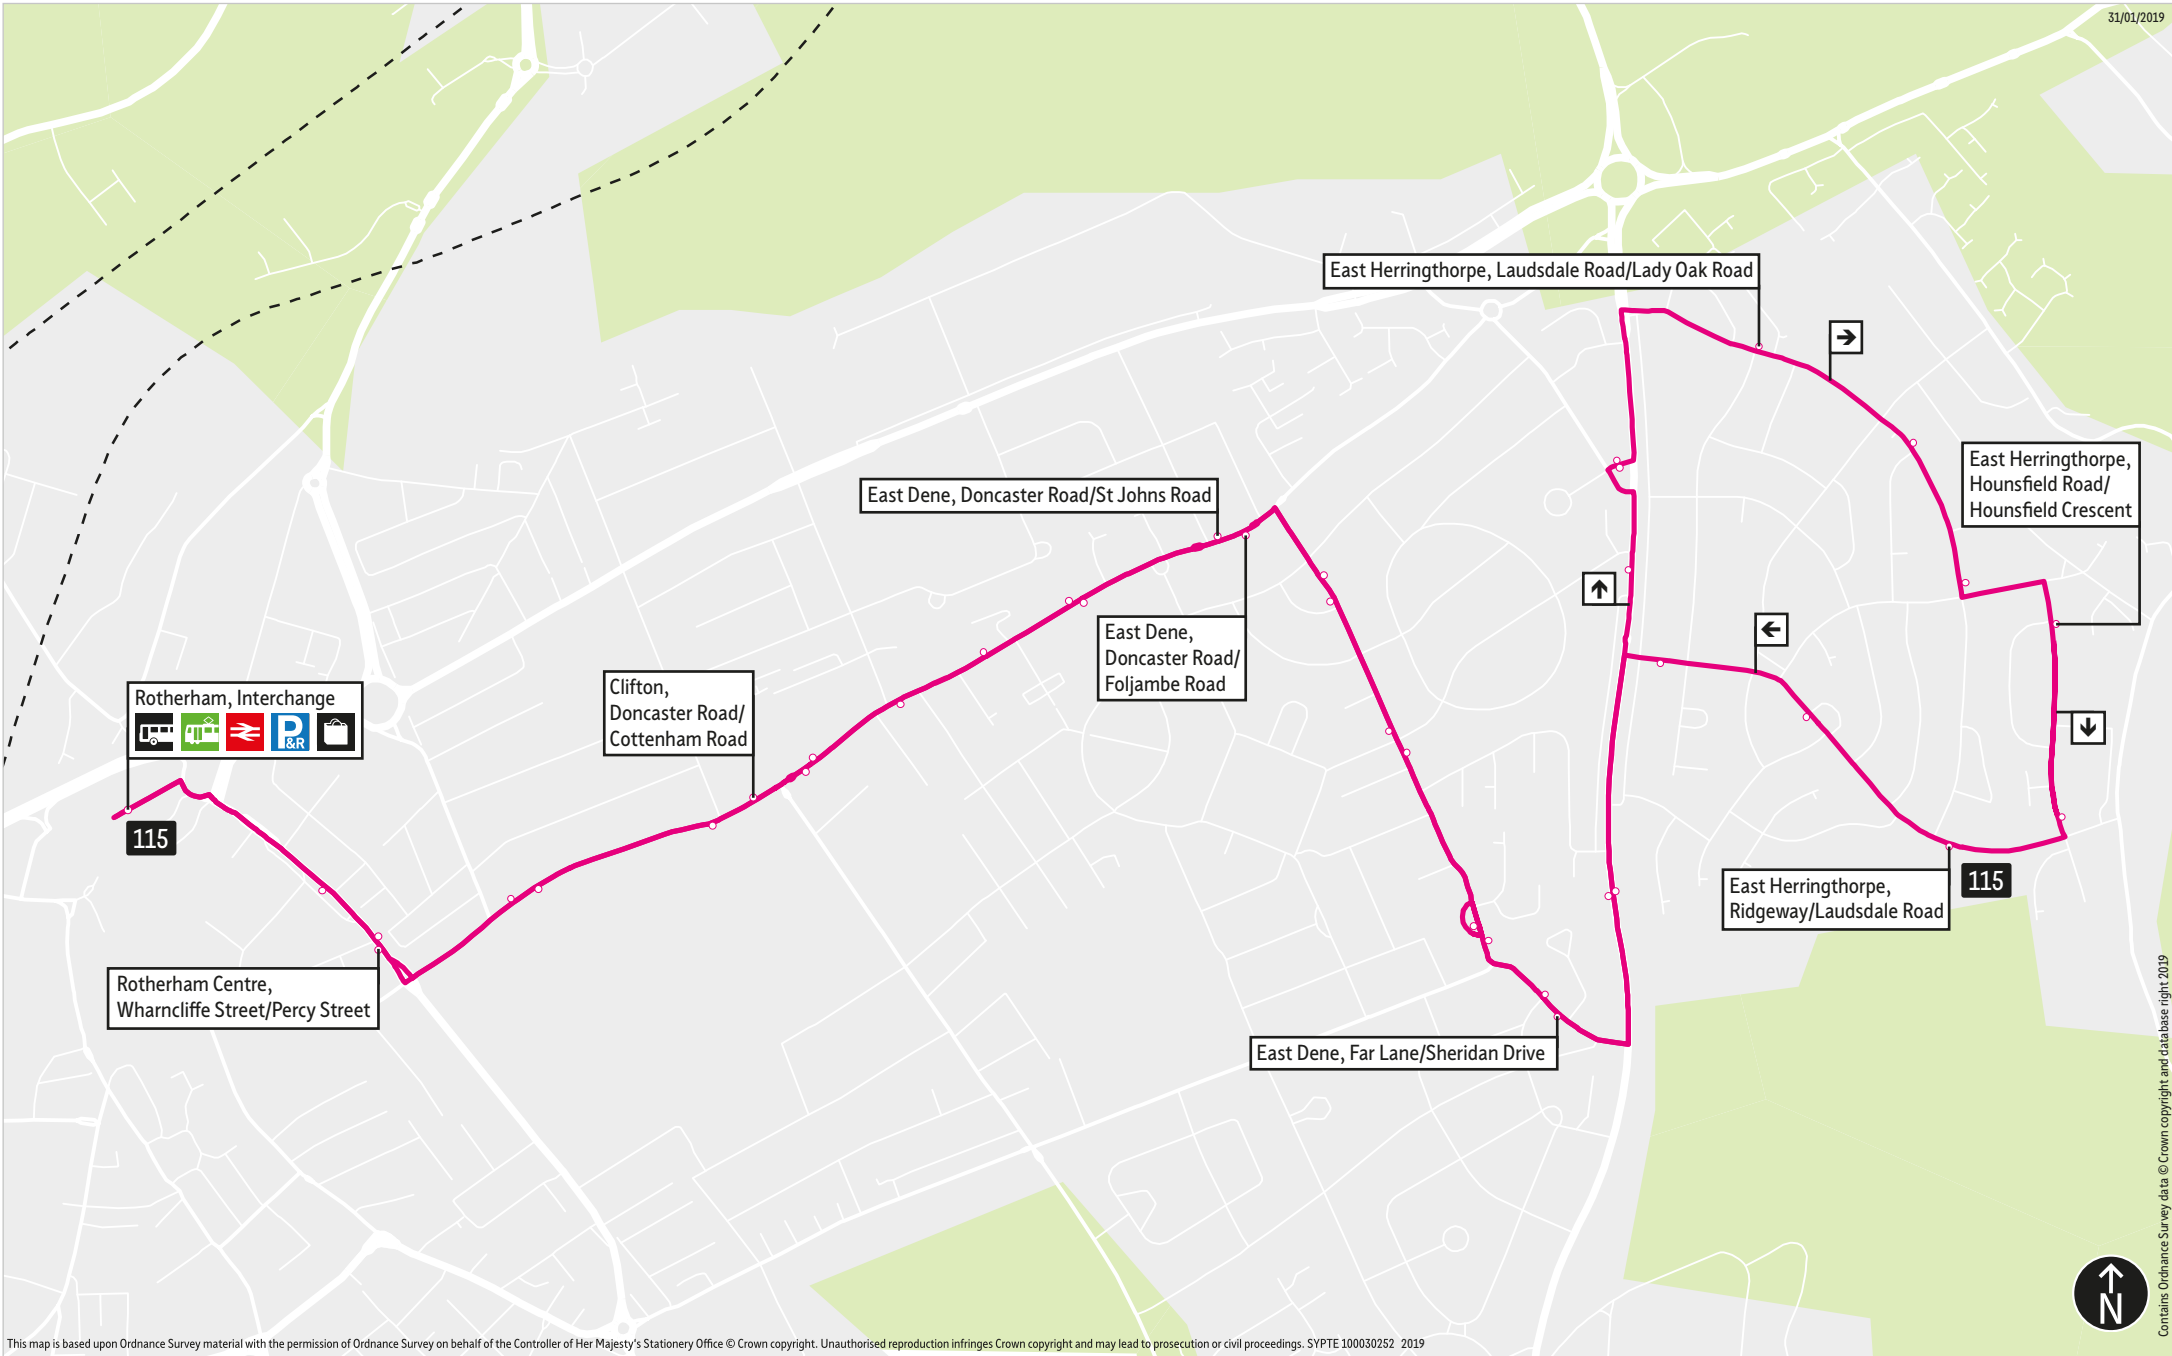

Bus route map for service 115

31/01/2019

= Terminus point
 = Public transport
 = Shopping area
 = Bus route & stops
 = Rail line & station
 = Tram route & stop