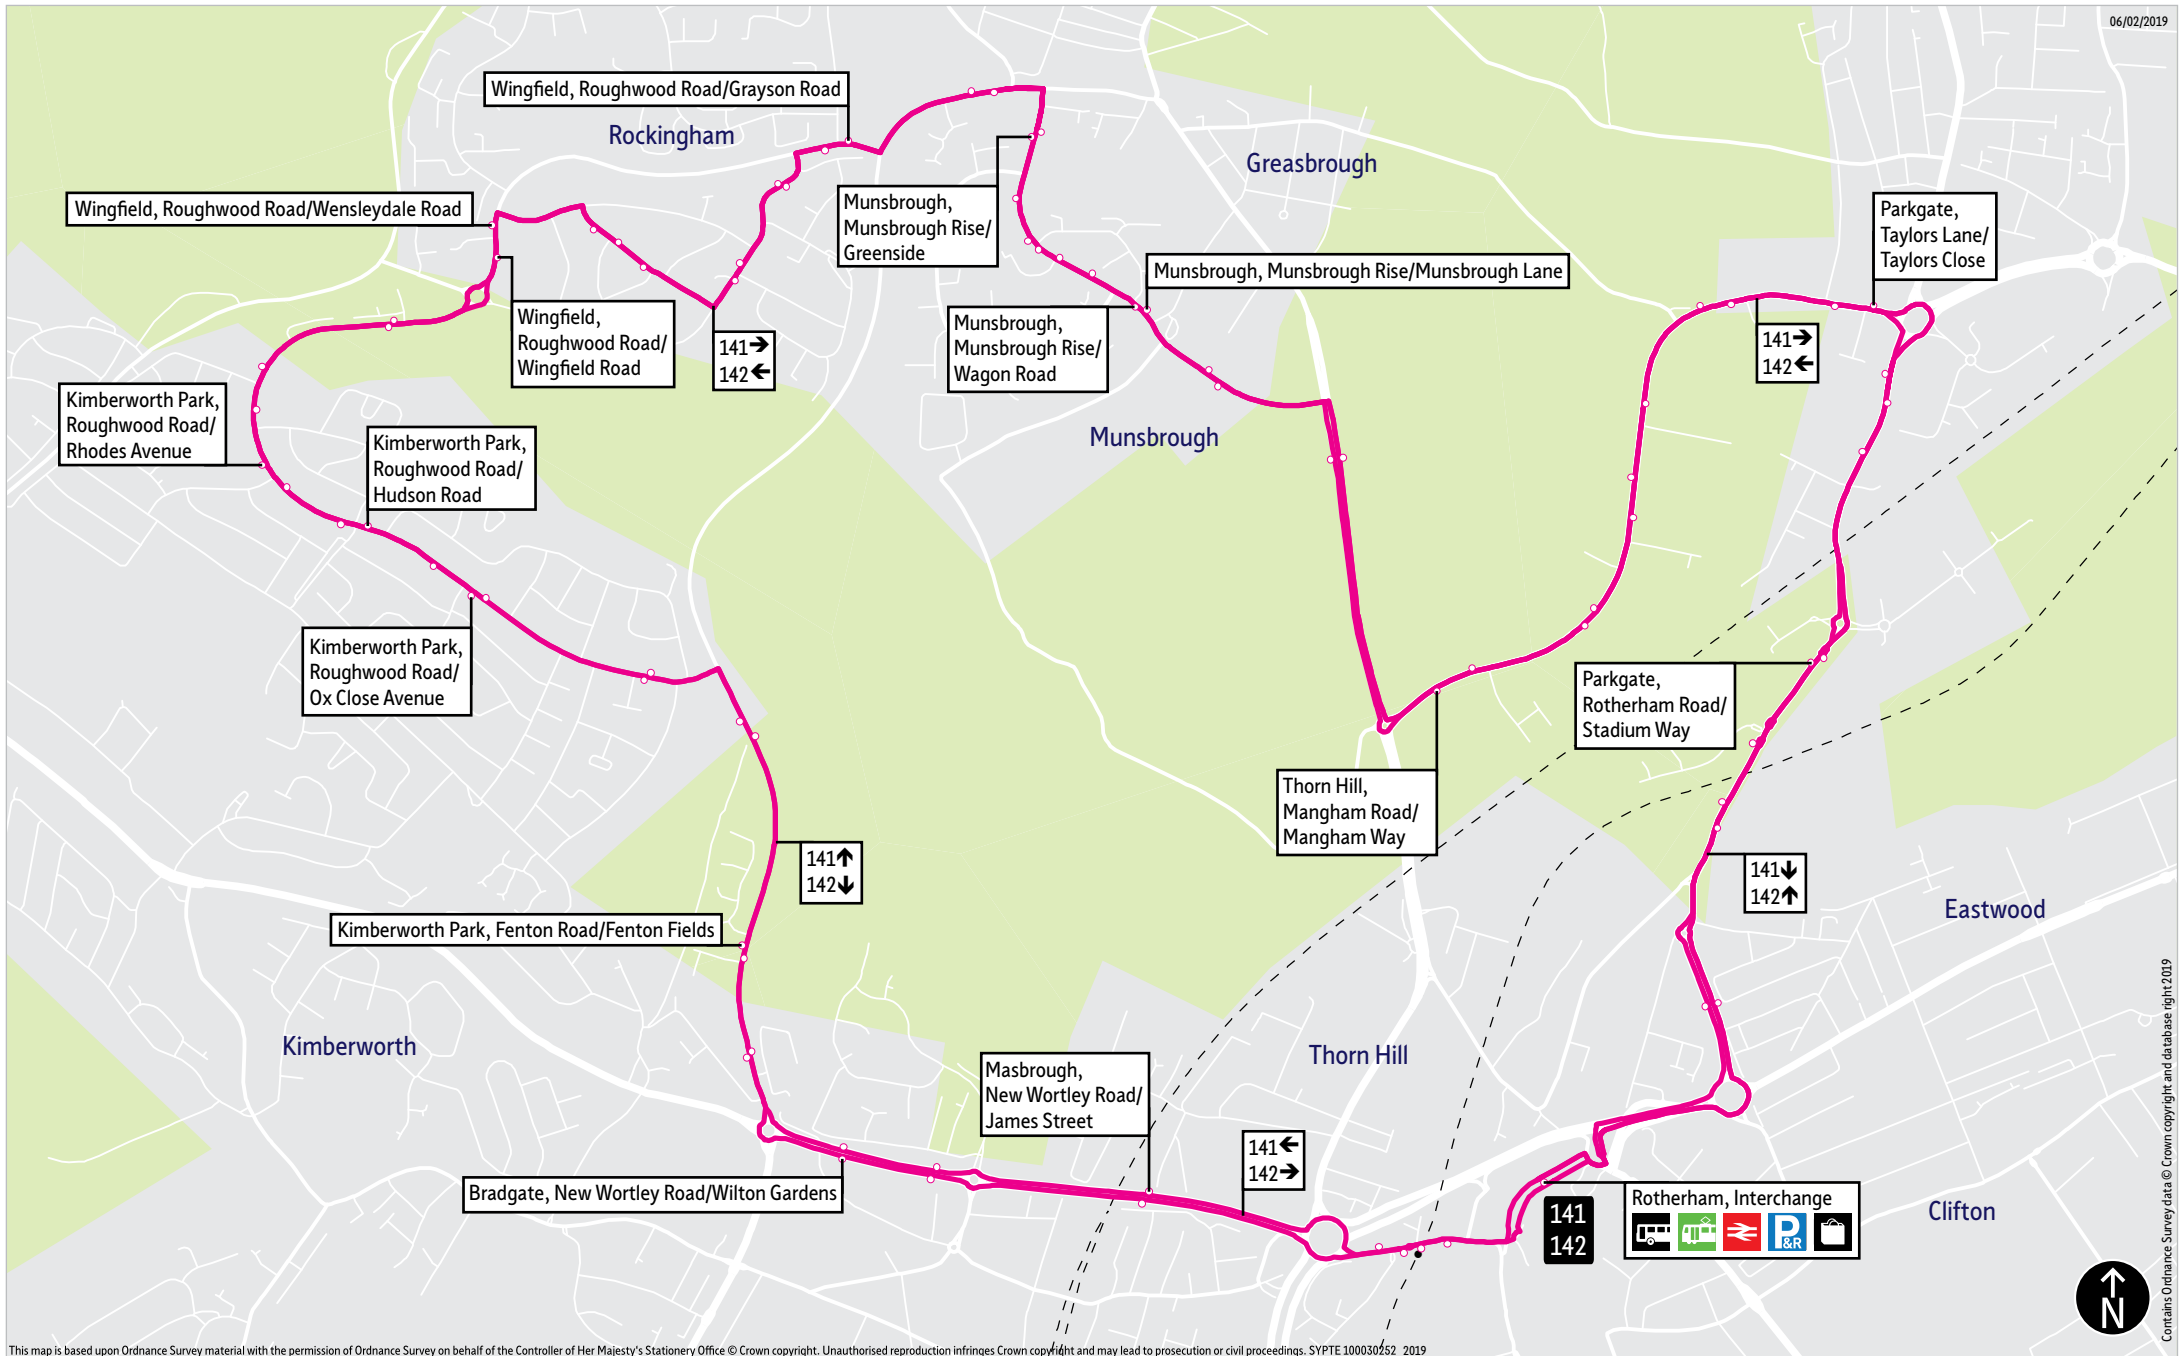

Bus route map for service 141 and 142

06/02/2019

- = Terminus point
- = Public transport
- = Shopping area
- = Bus route & stops
- = Rail line & station
- = Tram route & stop

Contains Ordnance Survey data © Crown copyright and database right 2019