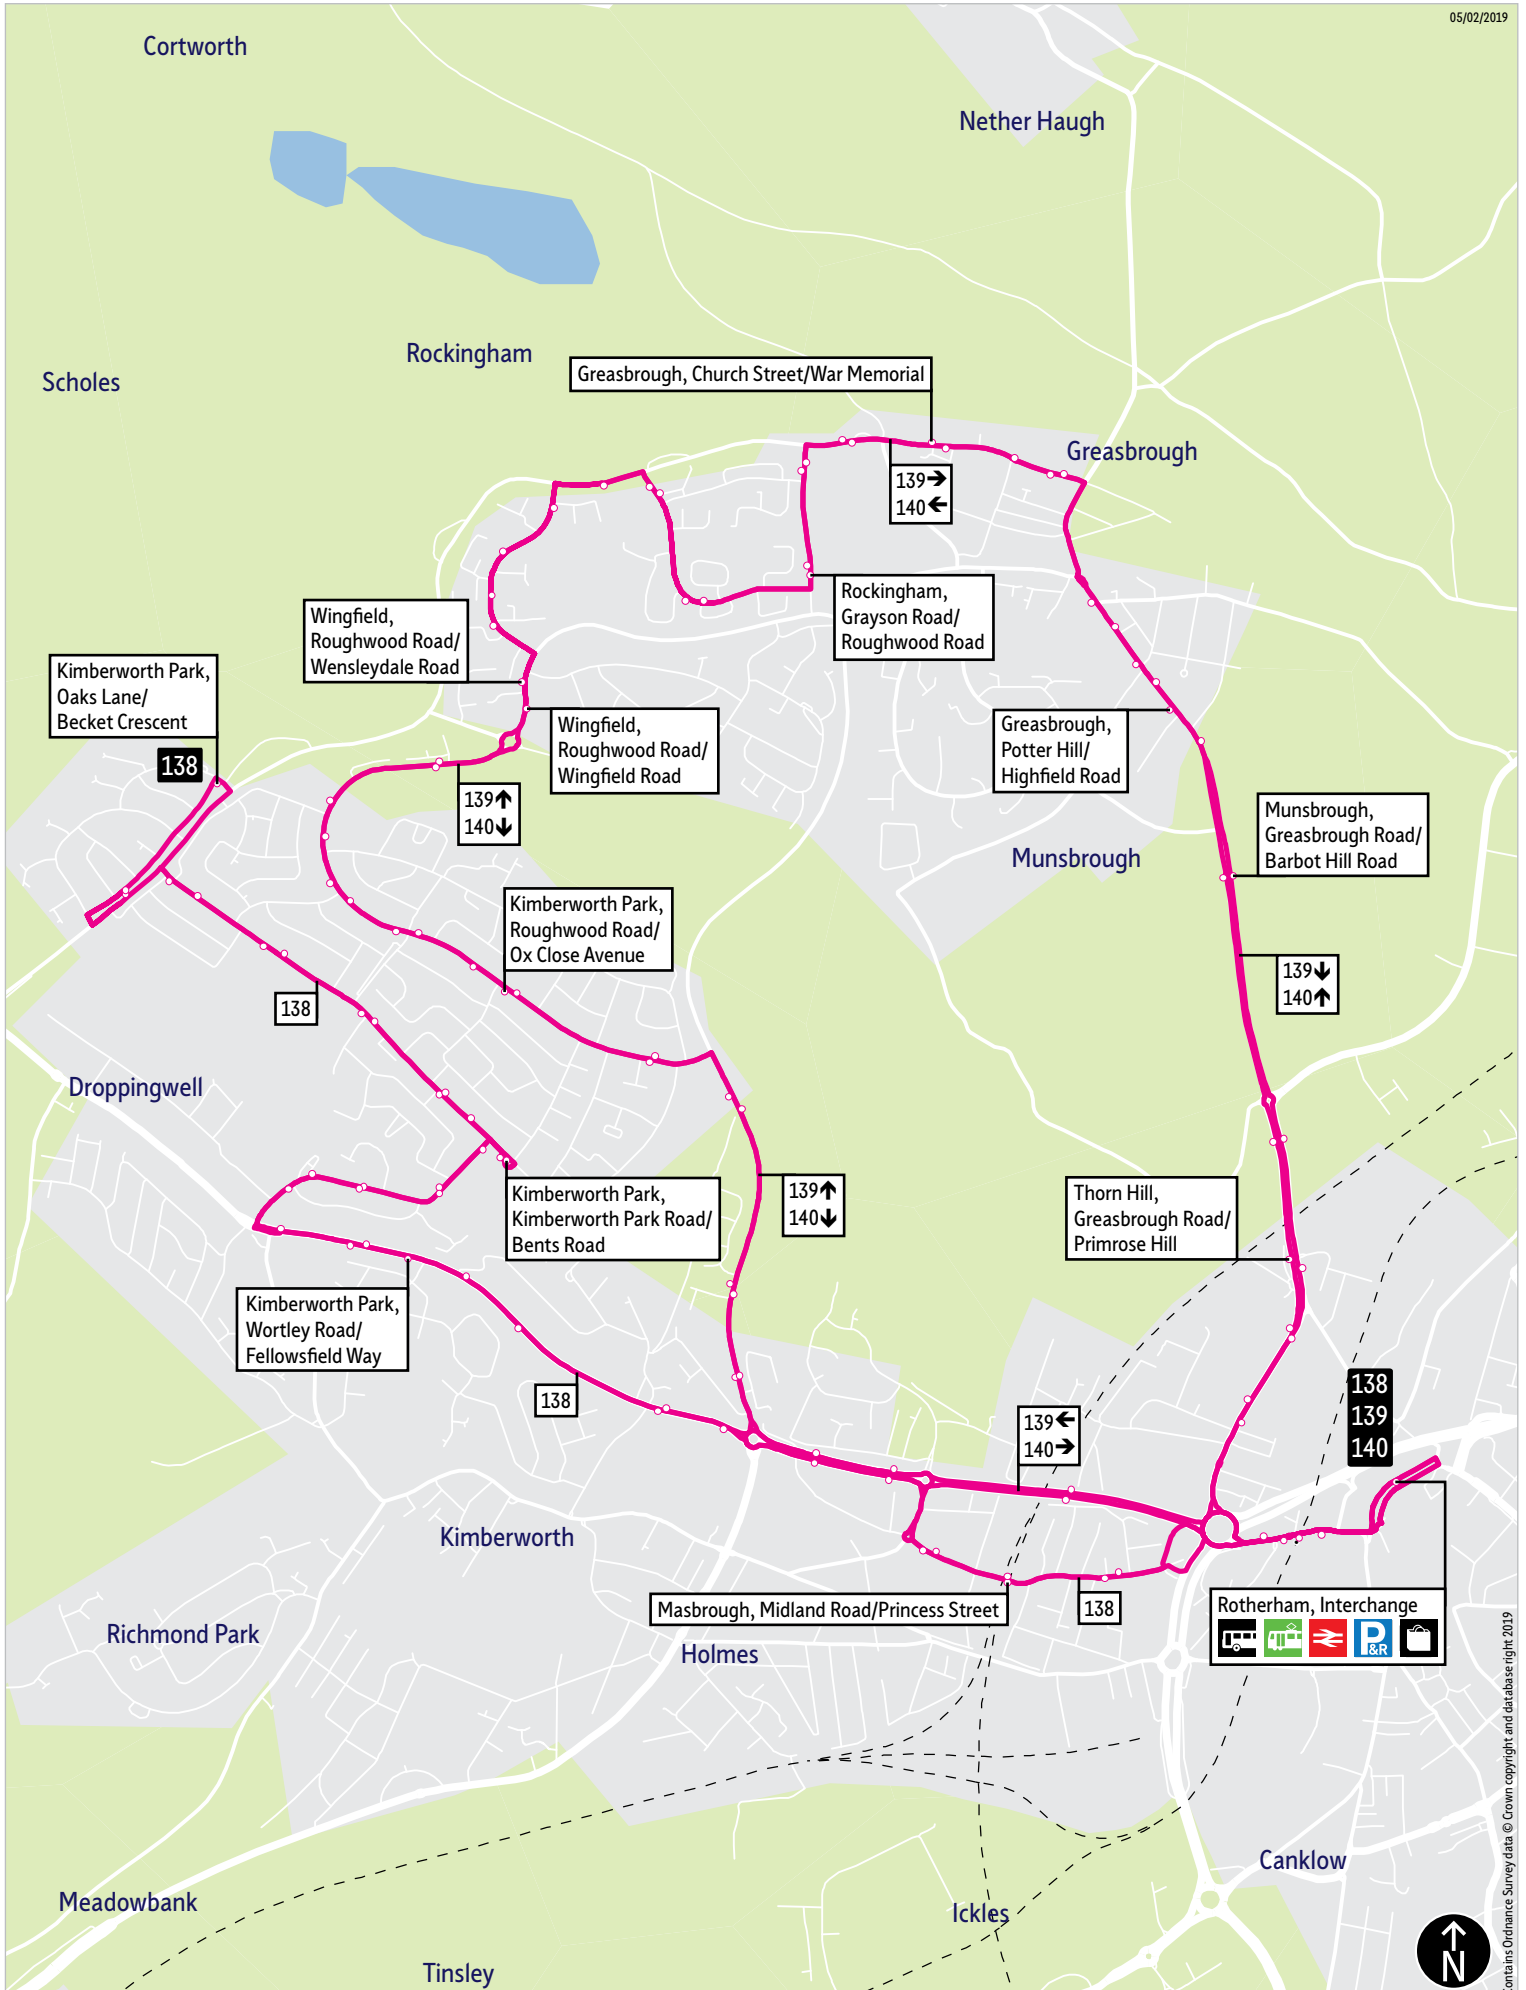

Bus route map for services 138, 139 and 140

05/02/2019

This map is based upon Ordnance Survey material with the permission of Ordnance Survey on behalf of the Controller of Her Majesty's Stationery Office © Crown copyright. Unauthorised reproduction infringes Crown copyright and may lead to prosecution or civil proceedings. SYPT 100030252 2019

- = Terminus point
- = Public transport
- = Shopping area
- = Bus route & stops
- = Rail line & station
- = Tram route & stop

Contains Ordnance Survey data © Crown copyright and database right 2019