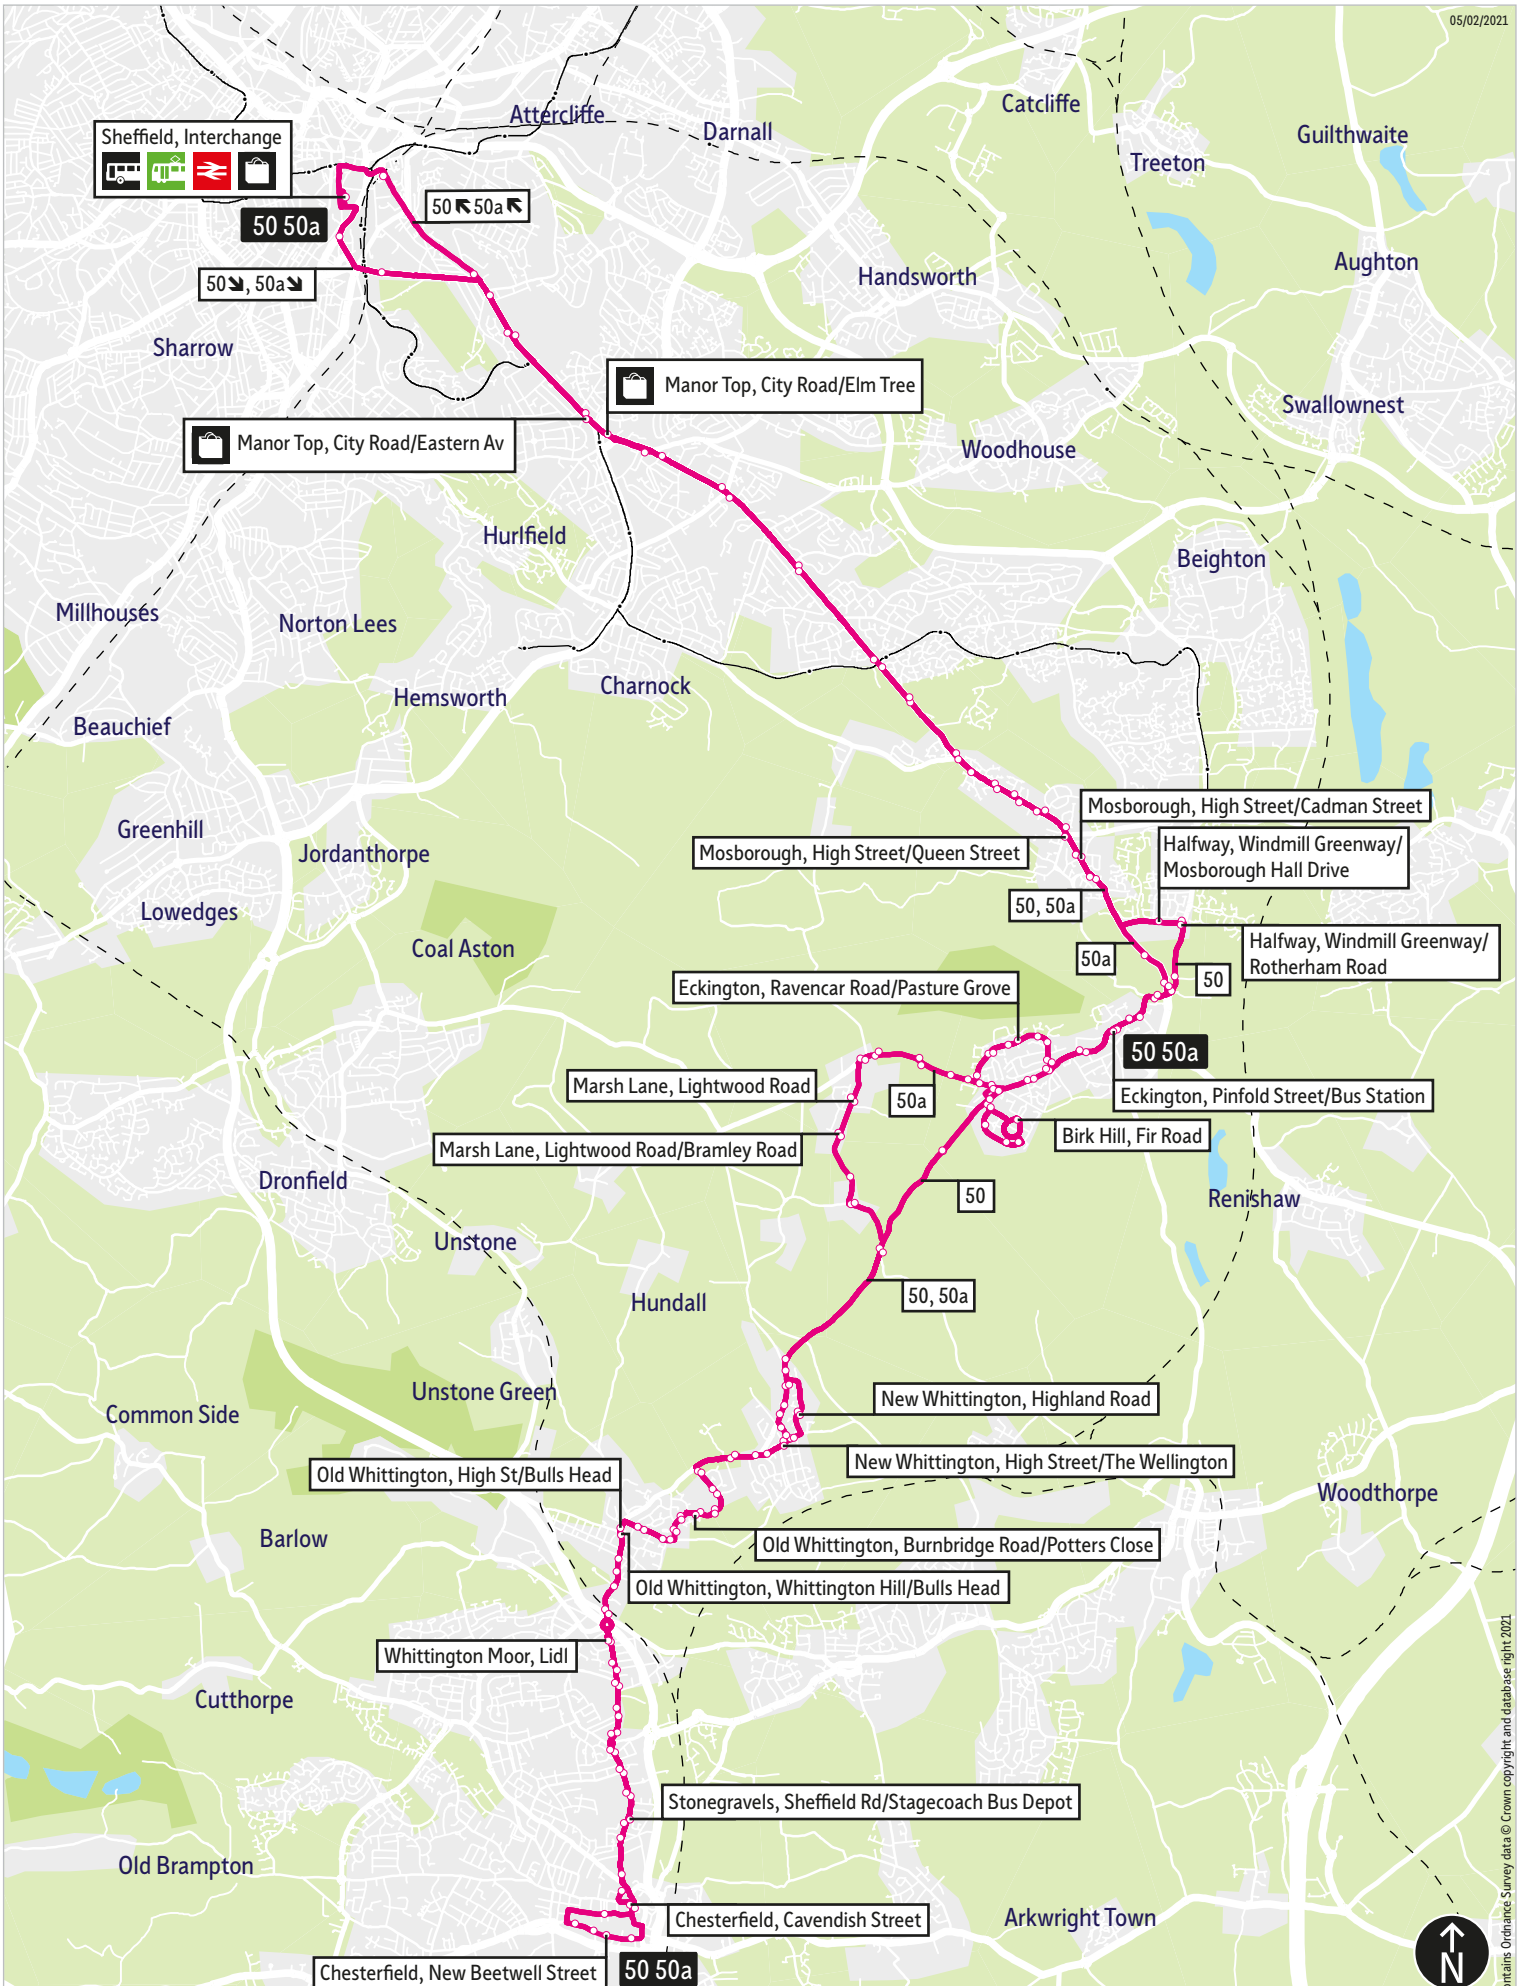

Bus route map for services 50 and 50a

05/02/2021

- = Terminus point
- = Public transport
- = Shopping area
- = Bus route & stops
- = Rail line & station
- = Tram route & stop