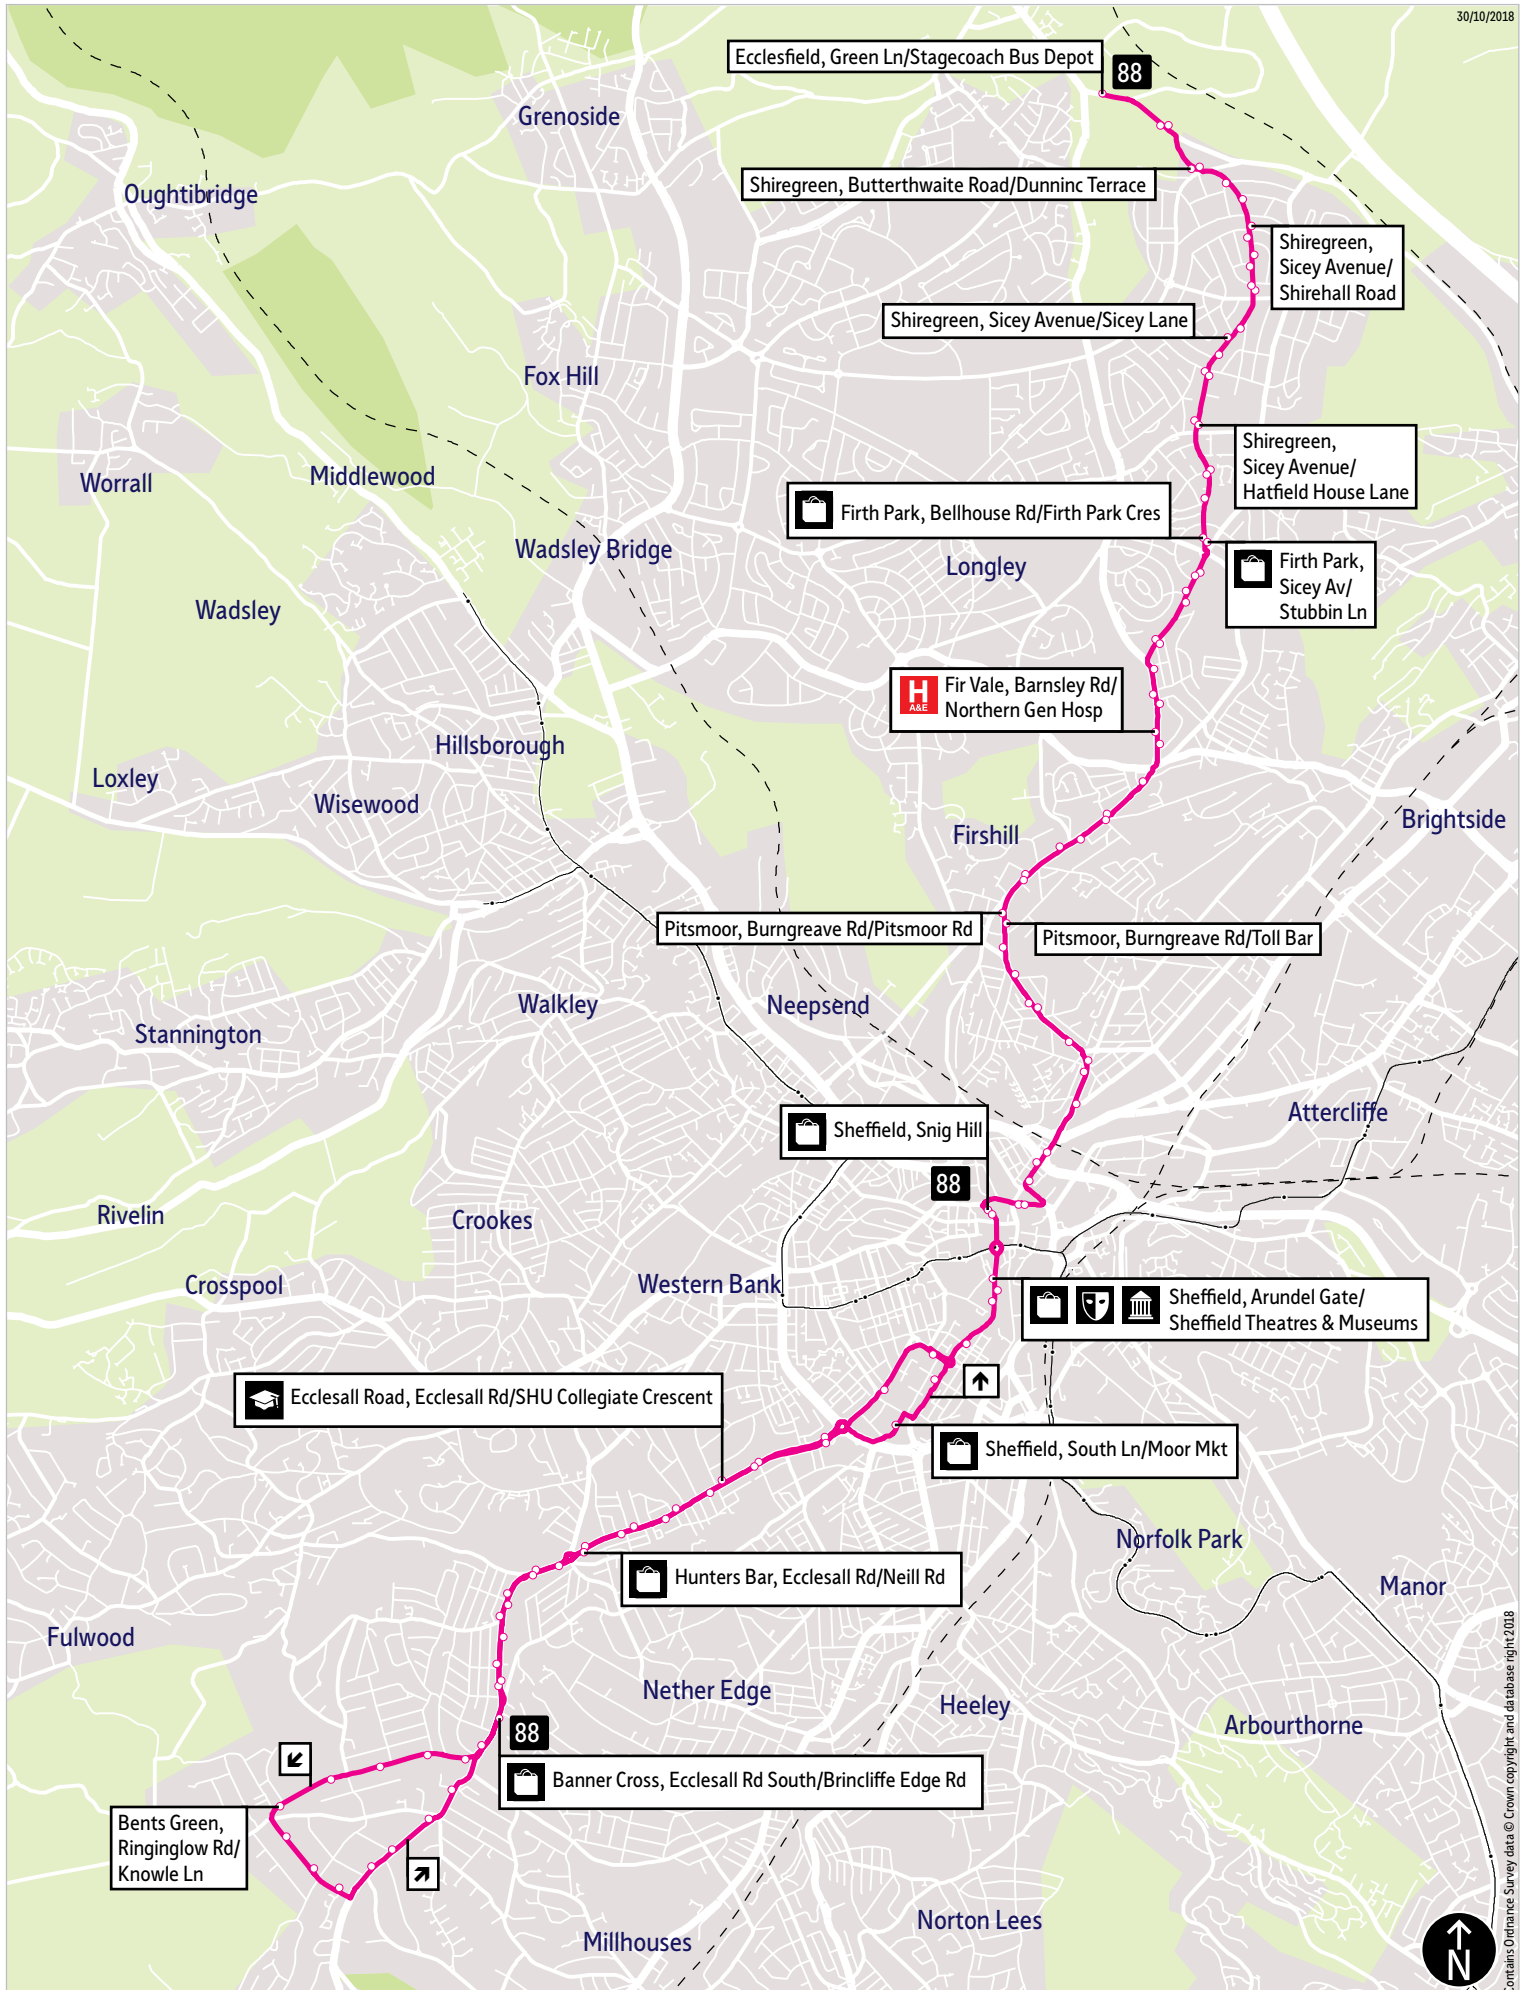

Bus route map for service 88

30/10/2018

■ = Terminus point
🚏 = Public transport
🛒 = Shopping area
🚗 = Bus route & stops
🚊 = Rail line & station
🚋 = Tram route & stop

Contains Ordnance Survey data © Crown copyright and database right 2018