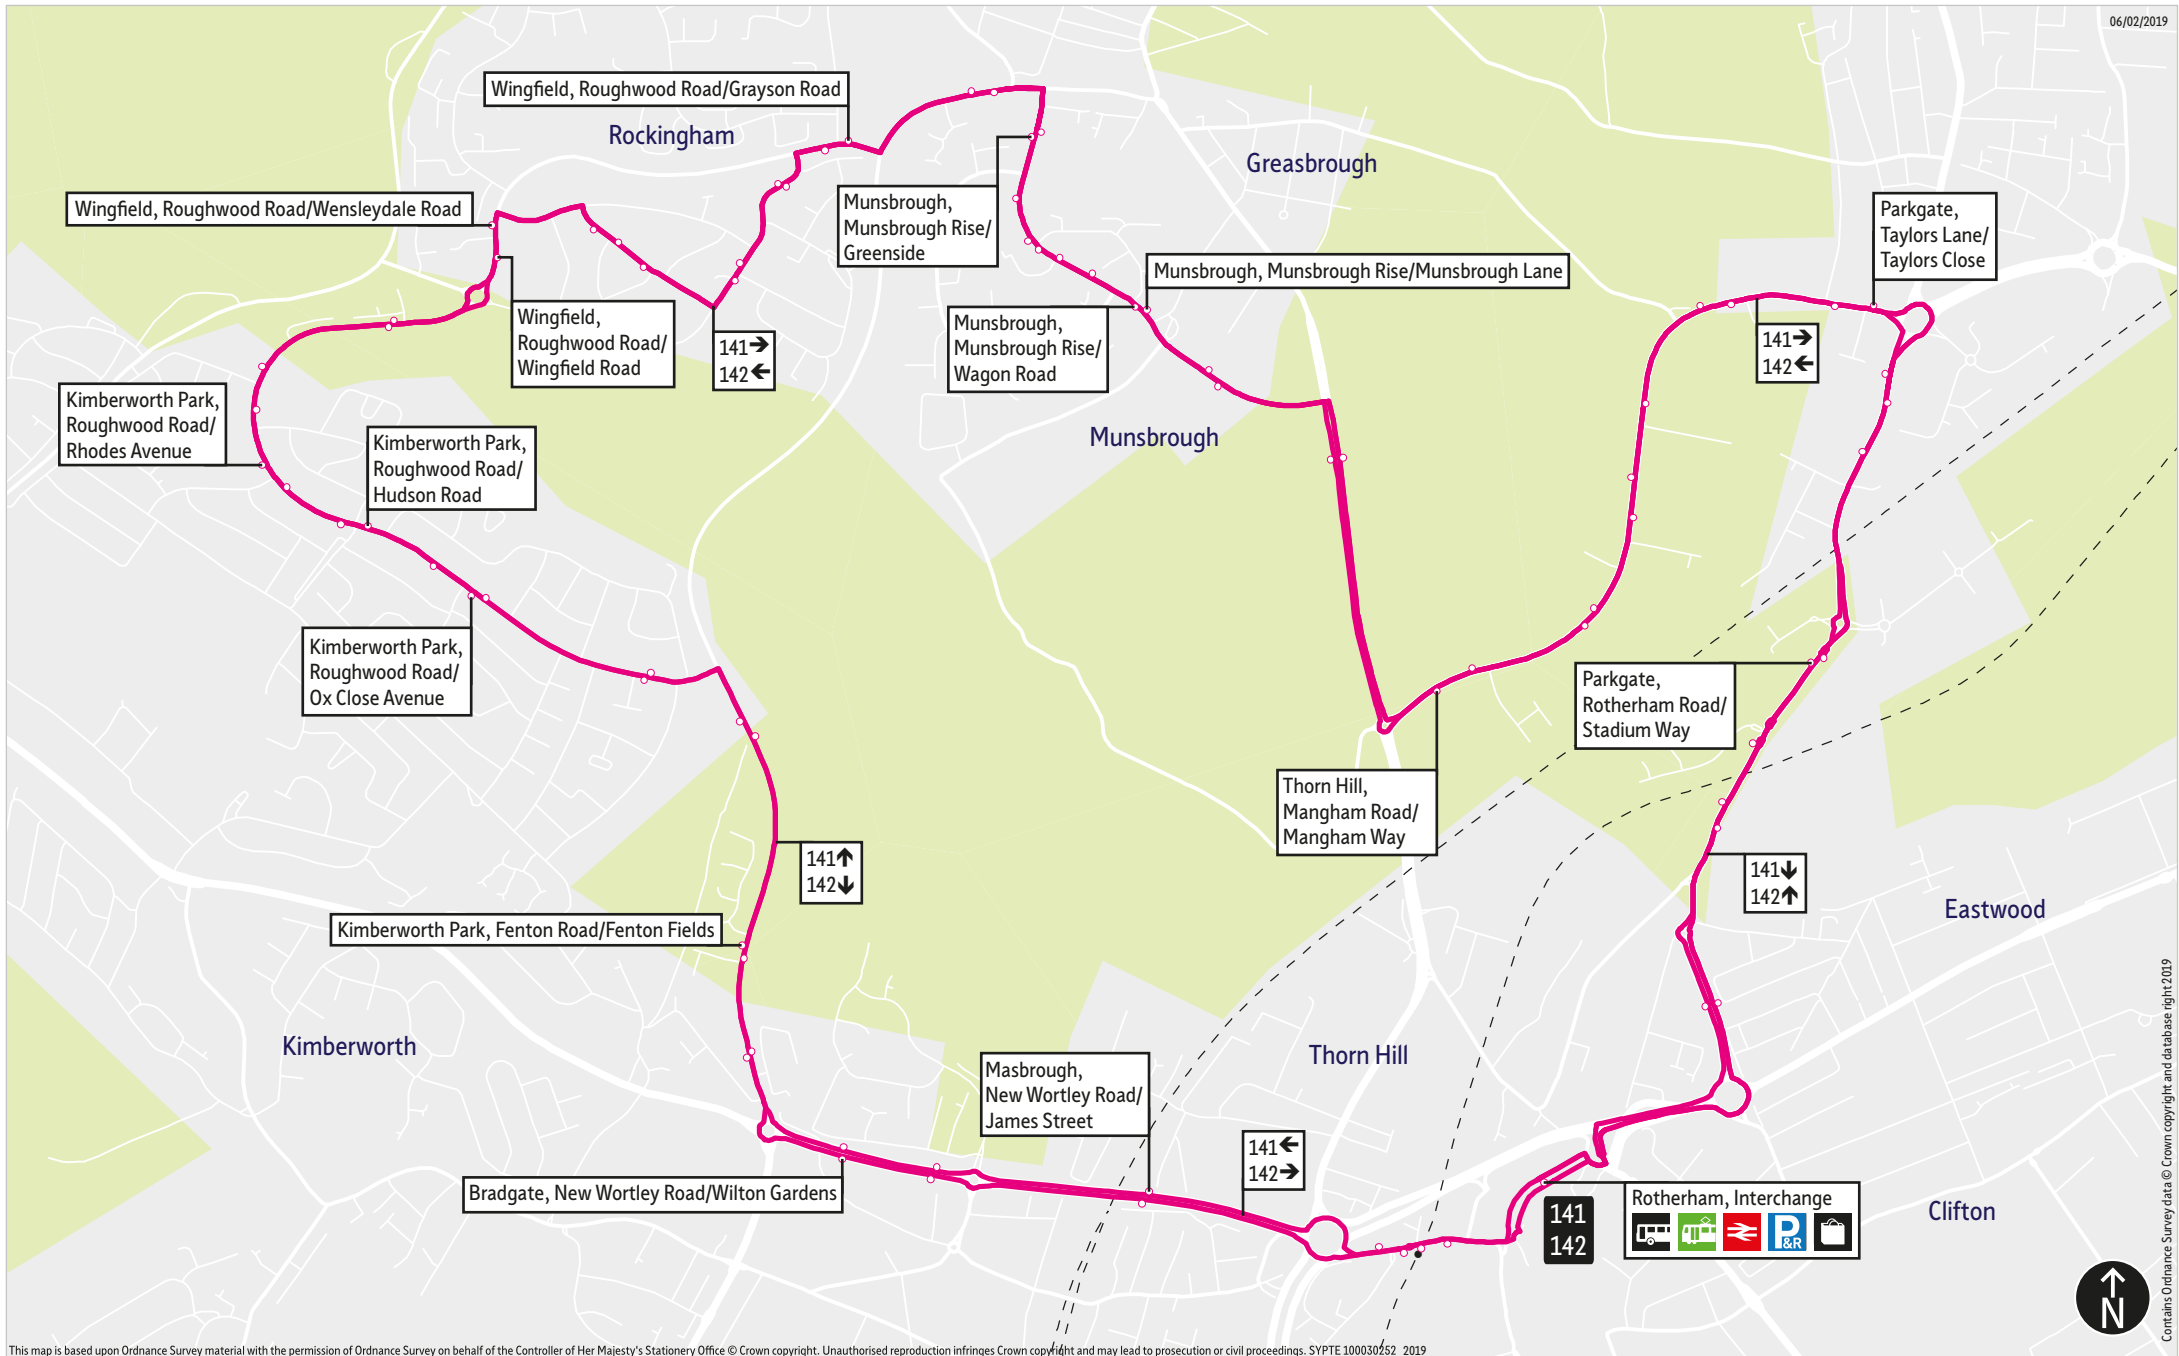

Bus route map for service 141 and 142

= Terminus point
 = Public transport
 = Shopping area
—○— = Bus route & stops
- - - = Rail line & station
—●— = Tram route & stop