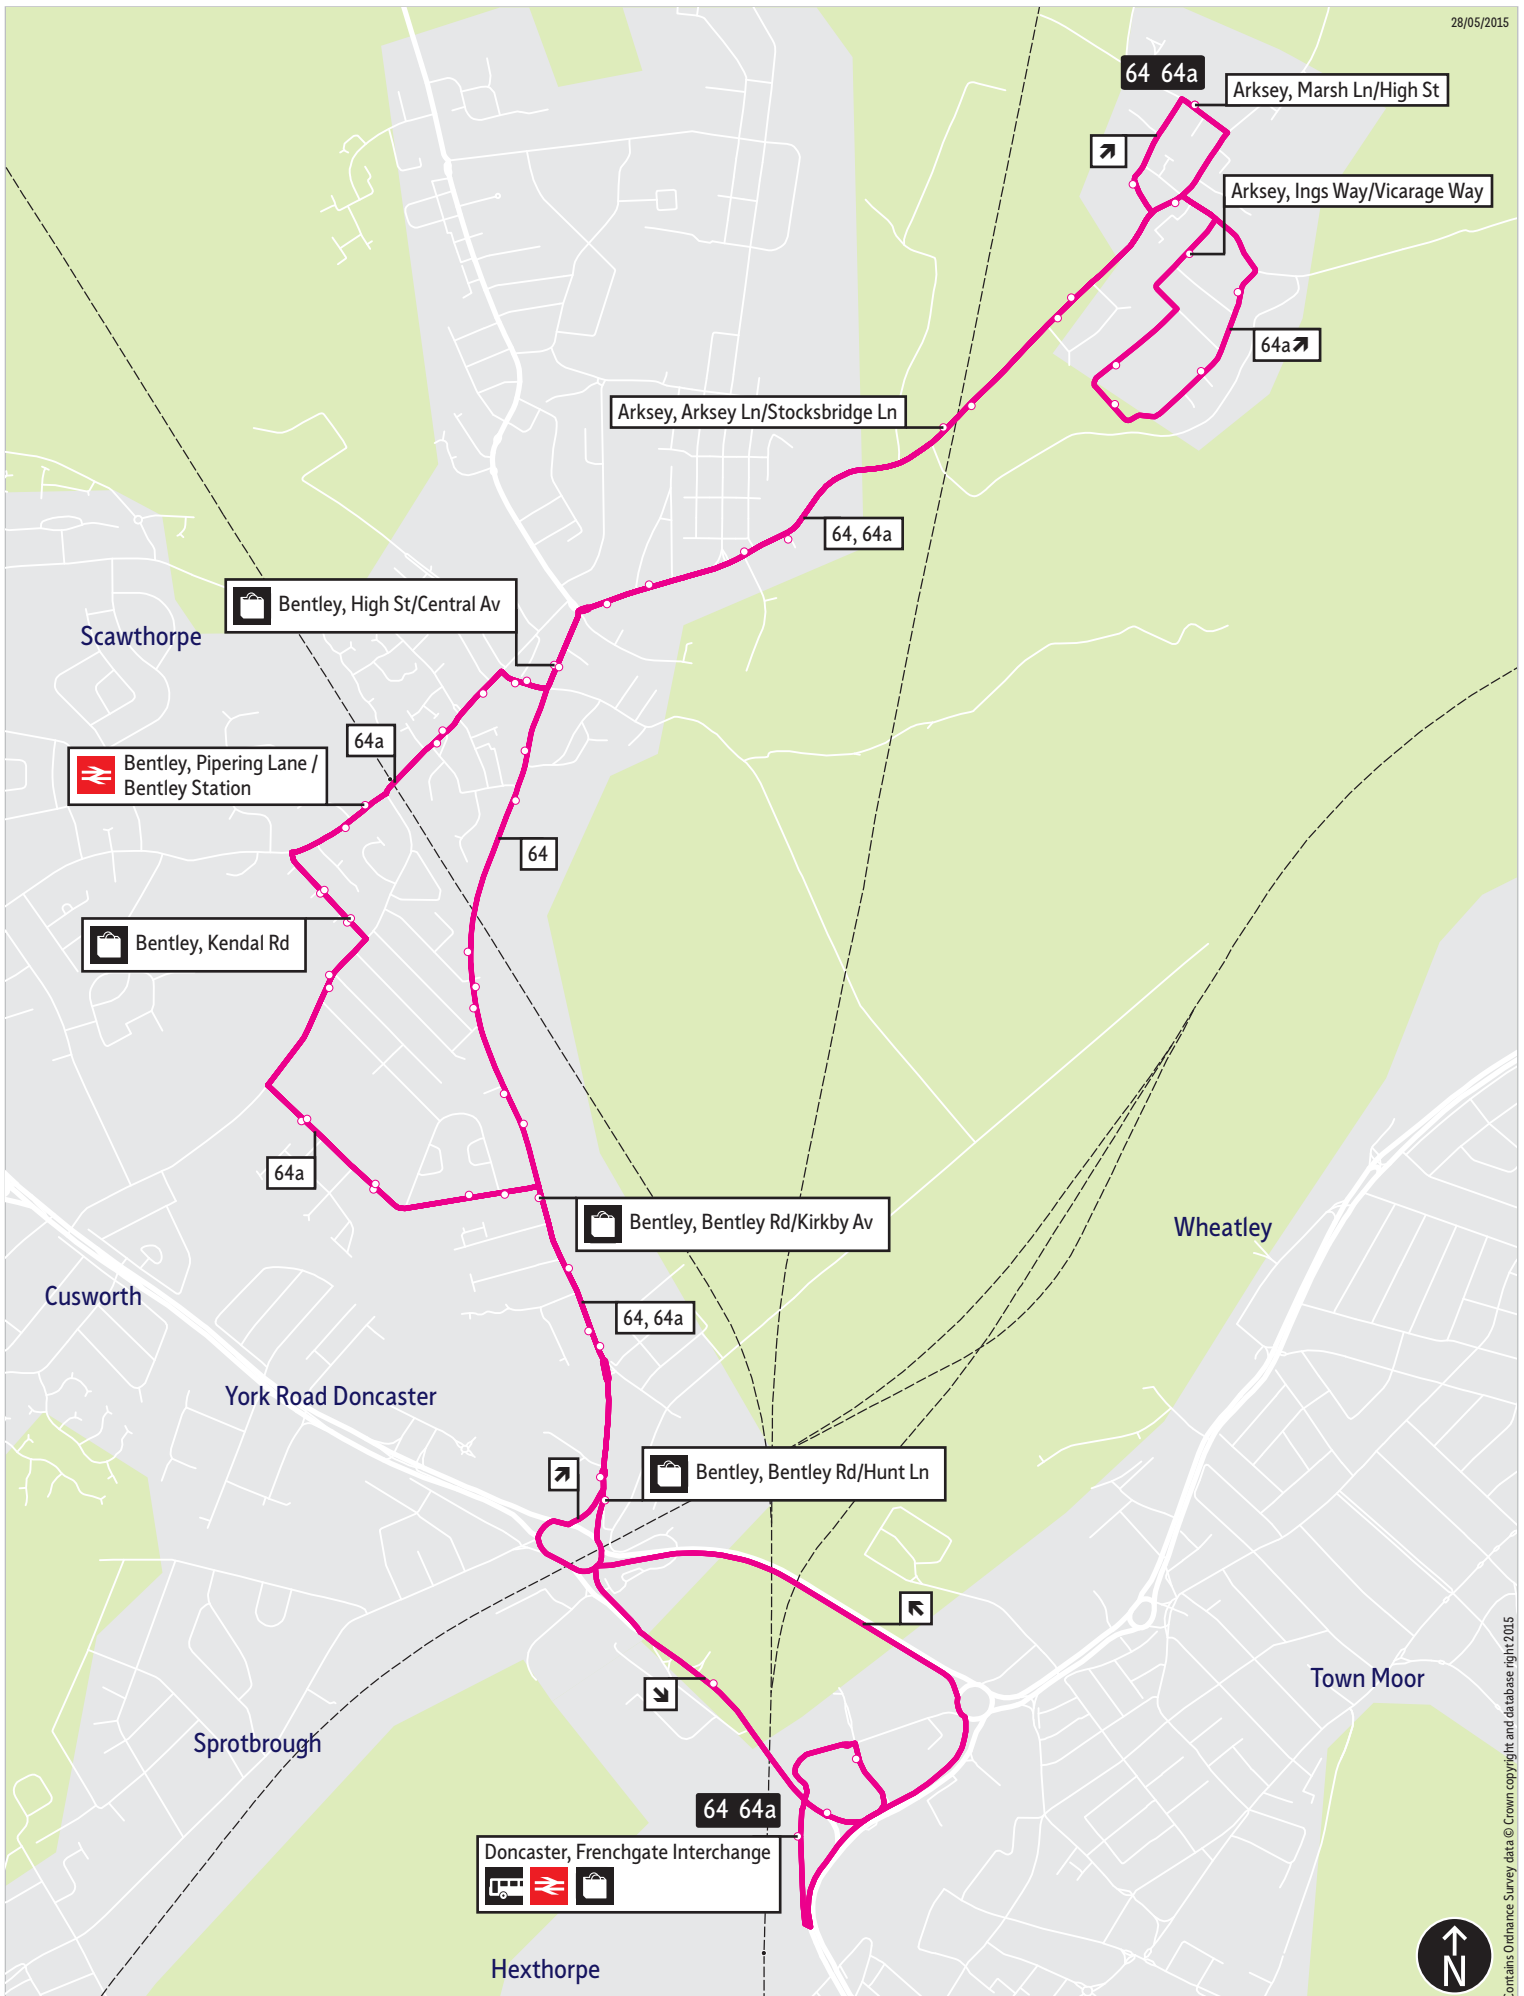

Bus route map for services 64 and 64a

28/05/2015

■ = Terminus point
🚍 🚊 🚉 P &R = Public transport
🛒 = Shopping area
—○— = Bus route & stops
--- = Rail line & station
—●— = Tram route & stop