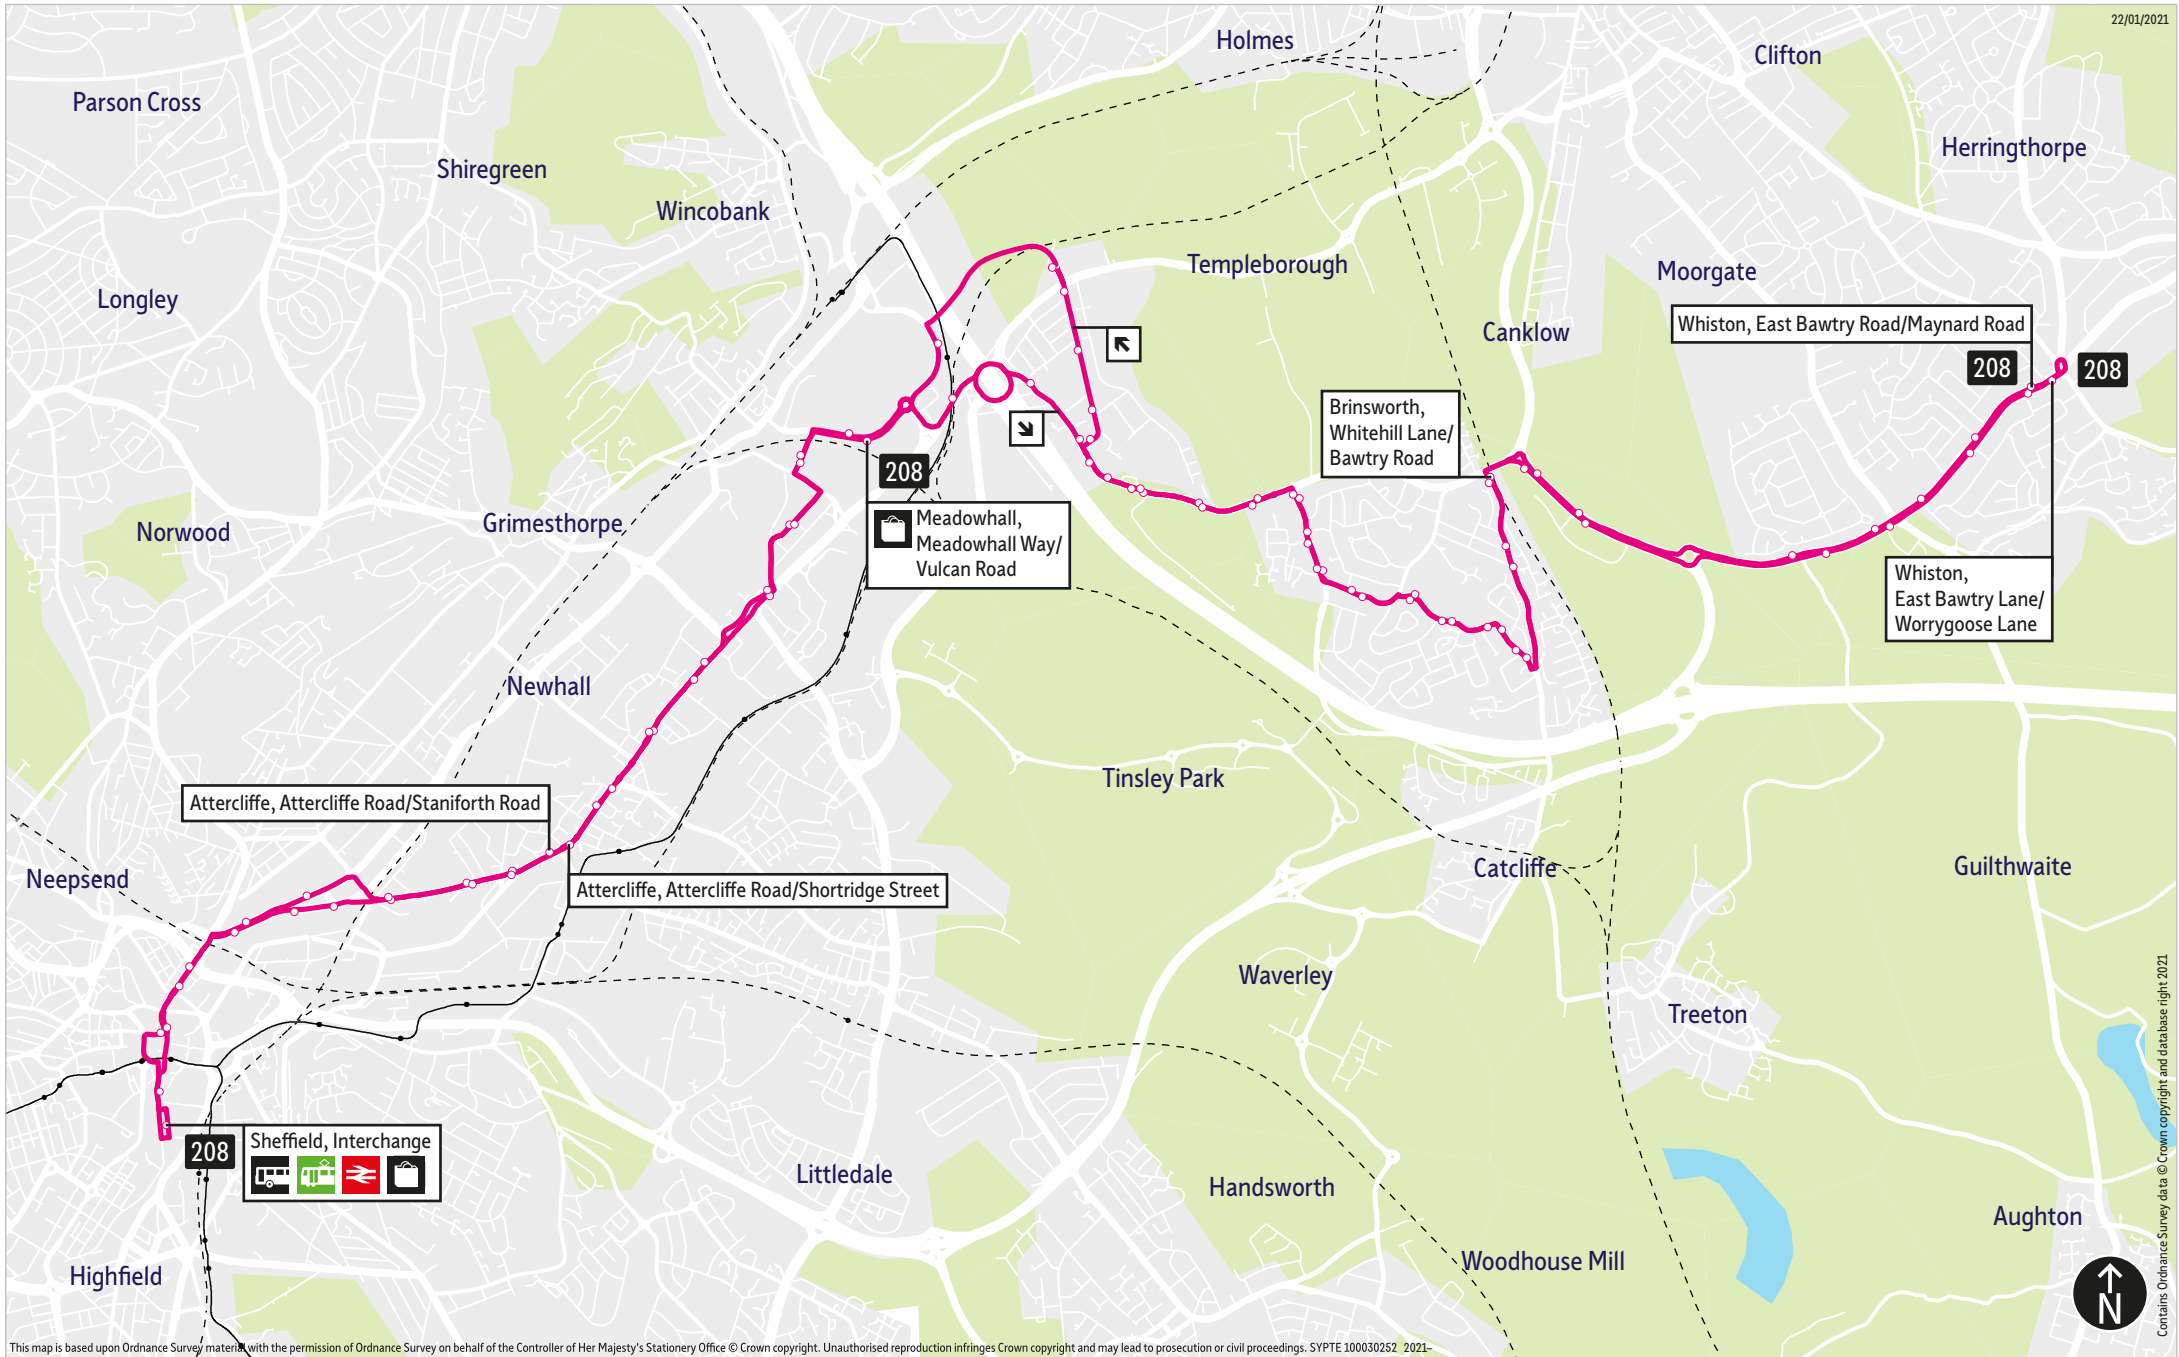

Bus route map for service 208

22/01/2021

- = Terminus point
- = Public transport
- = Shopping area
- = Bus route & stops
- = Rail line & station
- = Tram route & stop