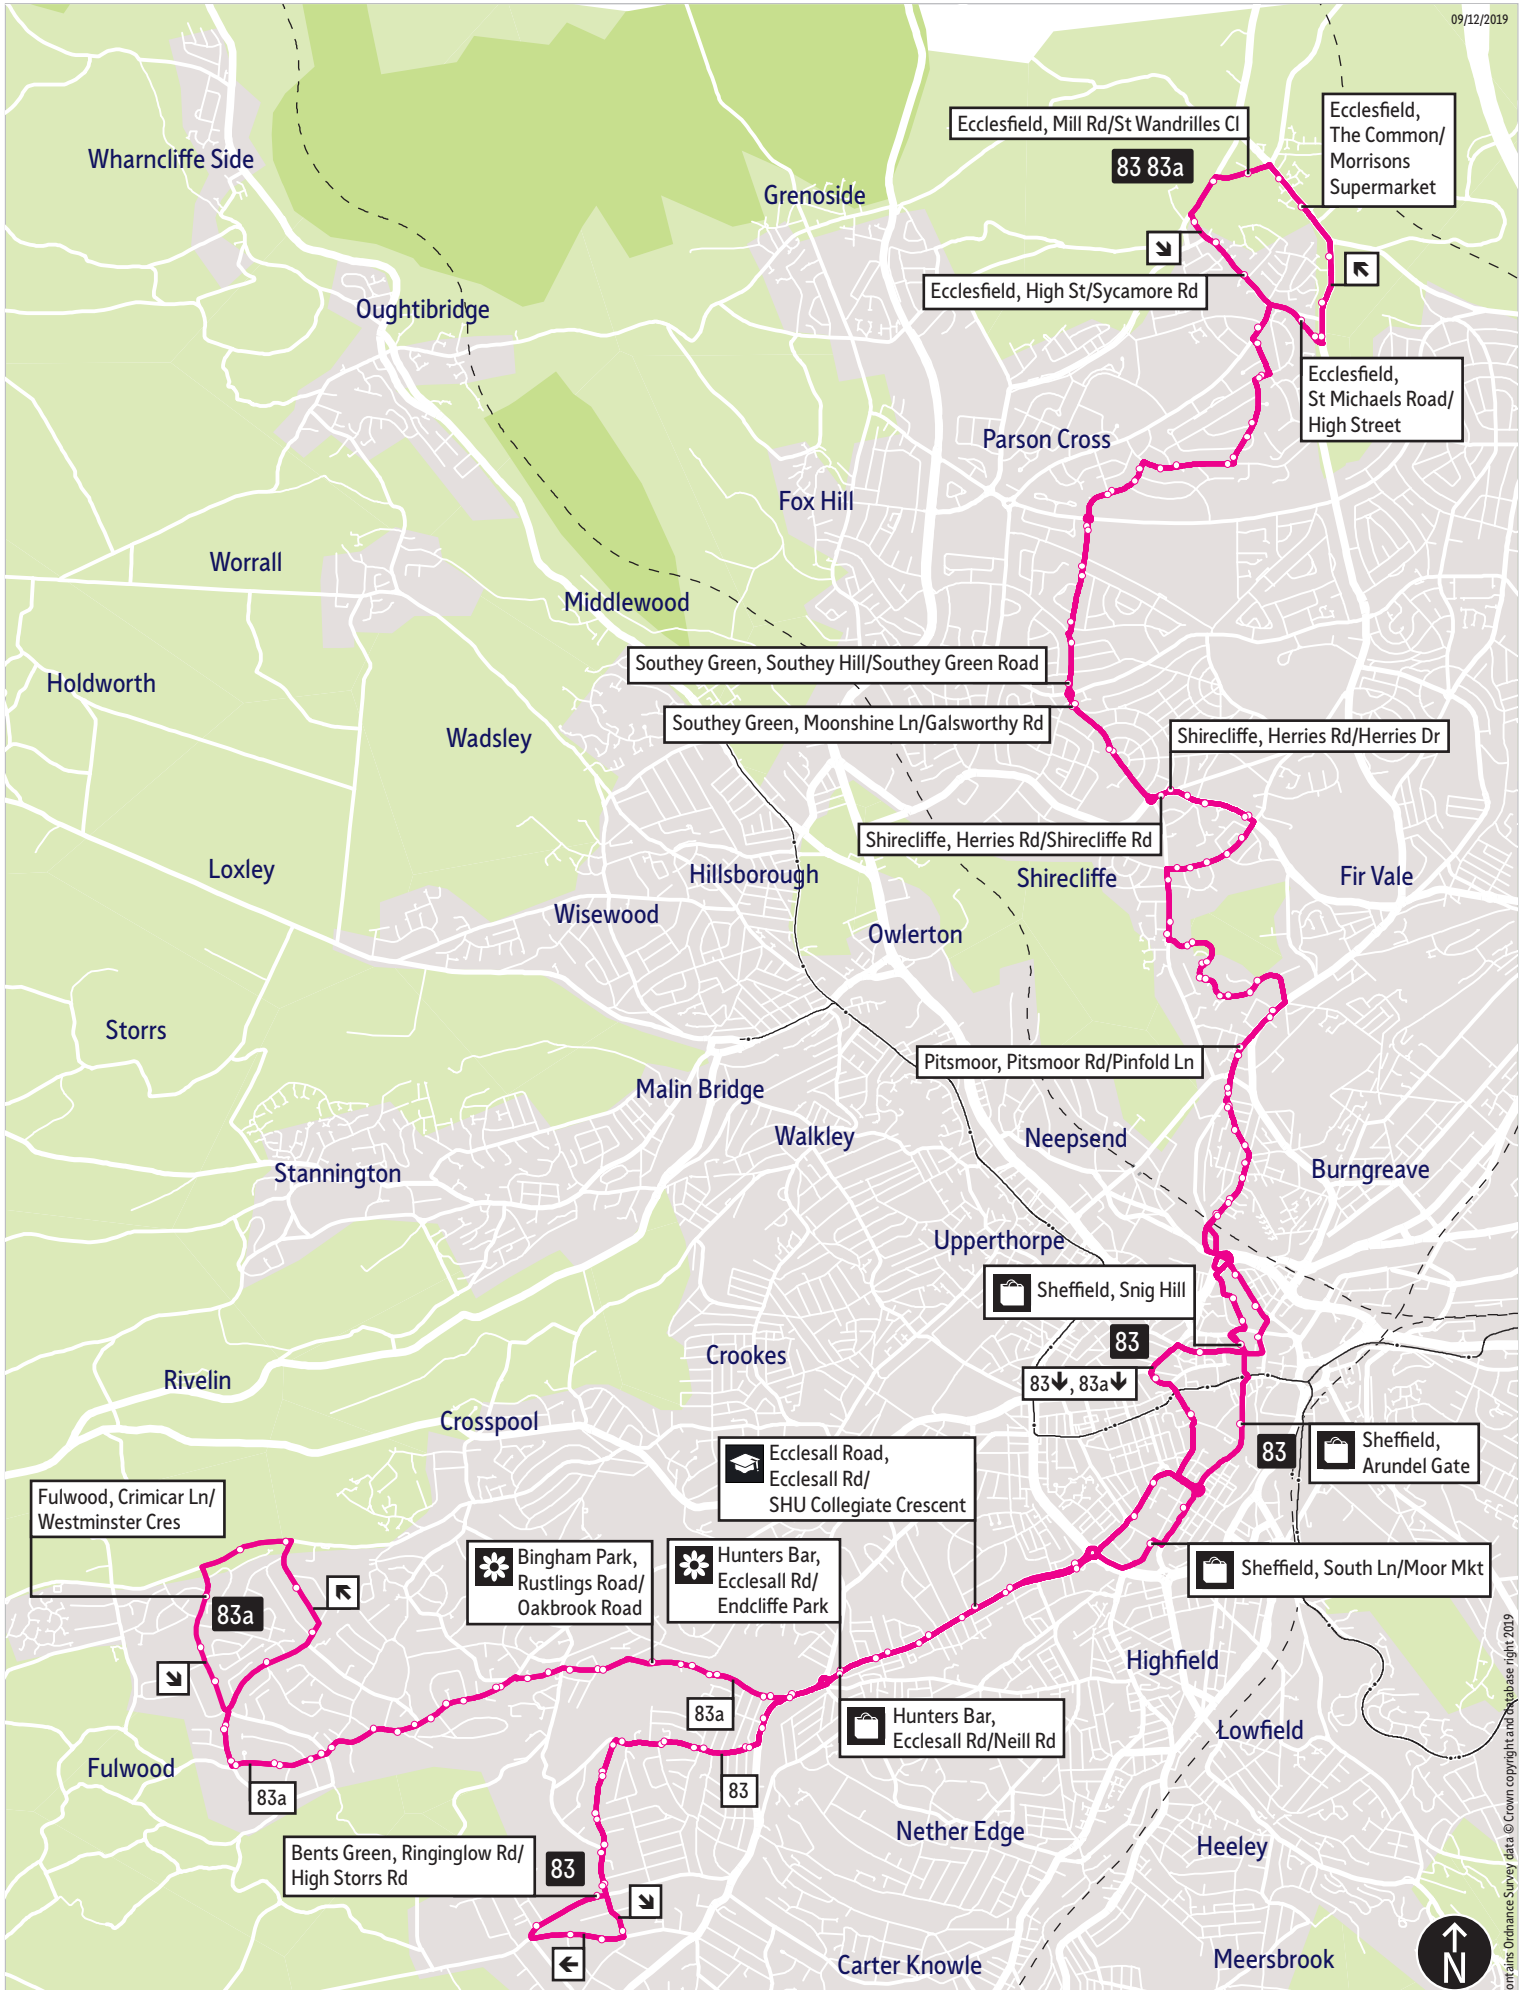

Bus route map for services 83 and 83a

09/12/2019

This map is based upon Ordnance Survey material with the permission of Ordnance Survey on behalf of the Controller of Her Majesty's Stationery Office © Crown copyright. Unauthorised reproduction infringes Crown copyright and may lead to prosecution or civil proceedings. SYPTE 100030252 2019

- = Terminus point
- = Public transport
- = Shopping area
- = Bus route & stops
- = Rail line & station
- = Tram route & stop