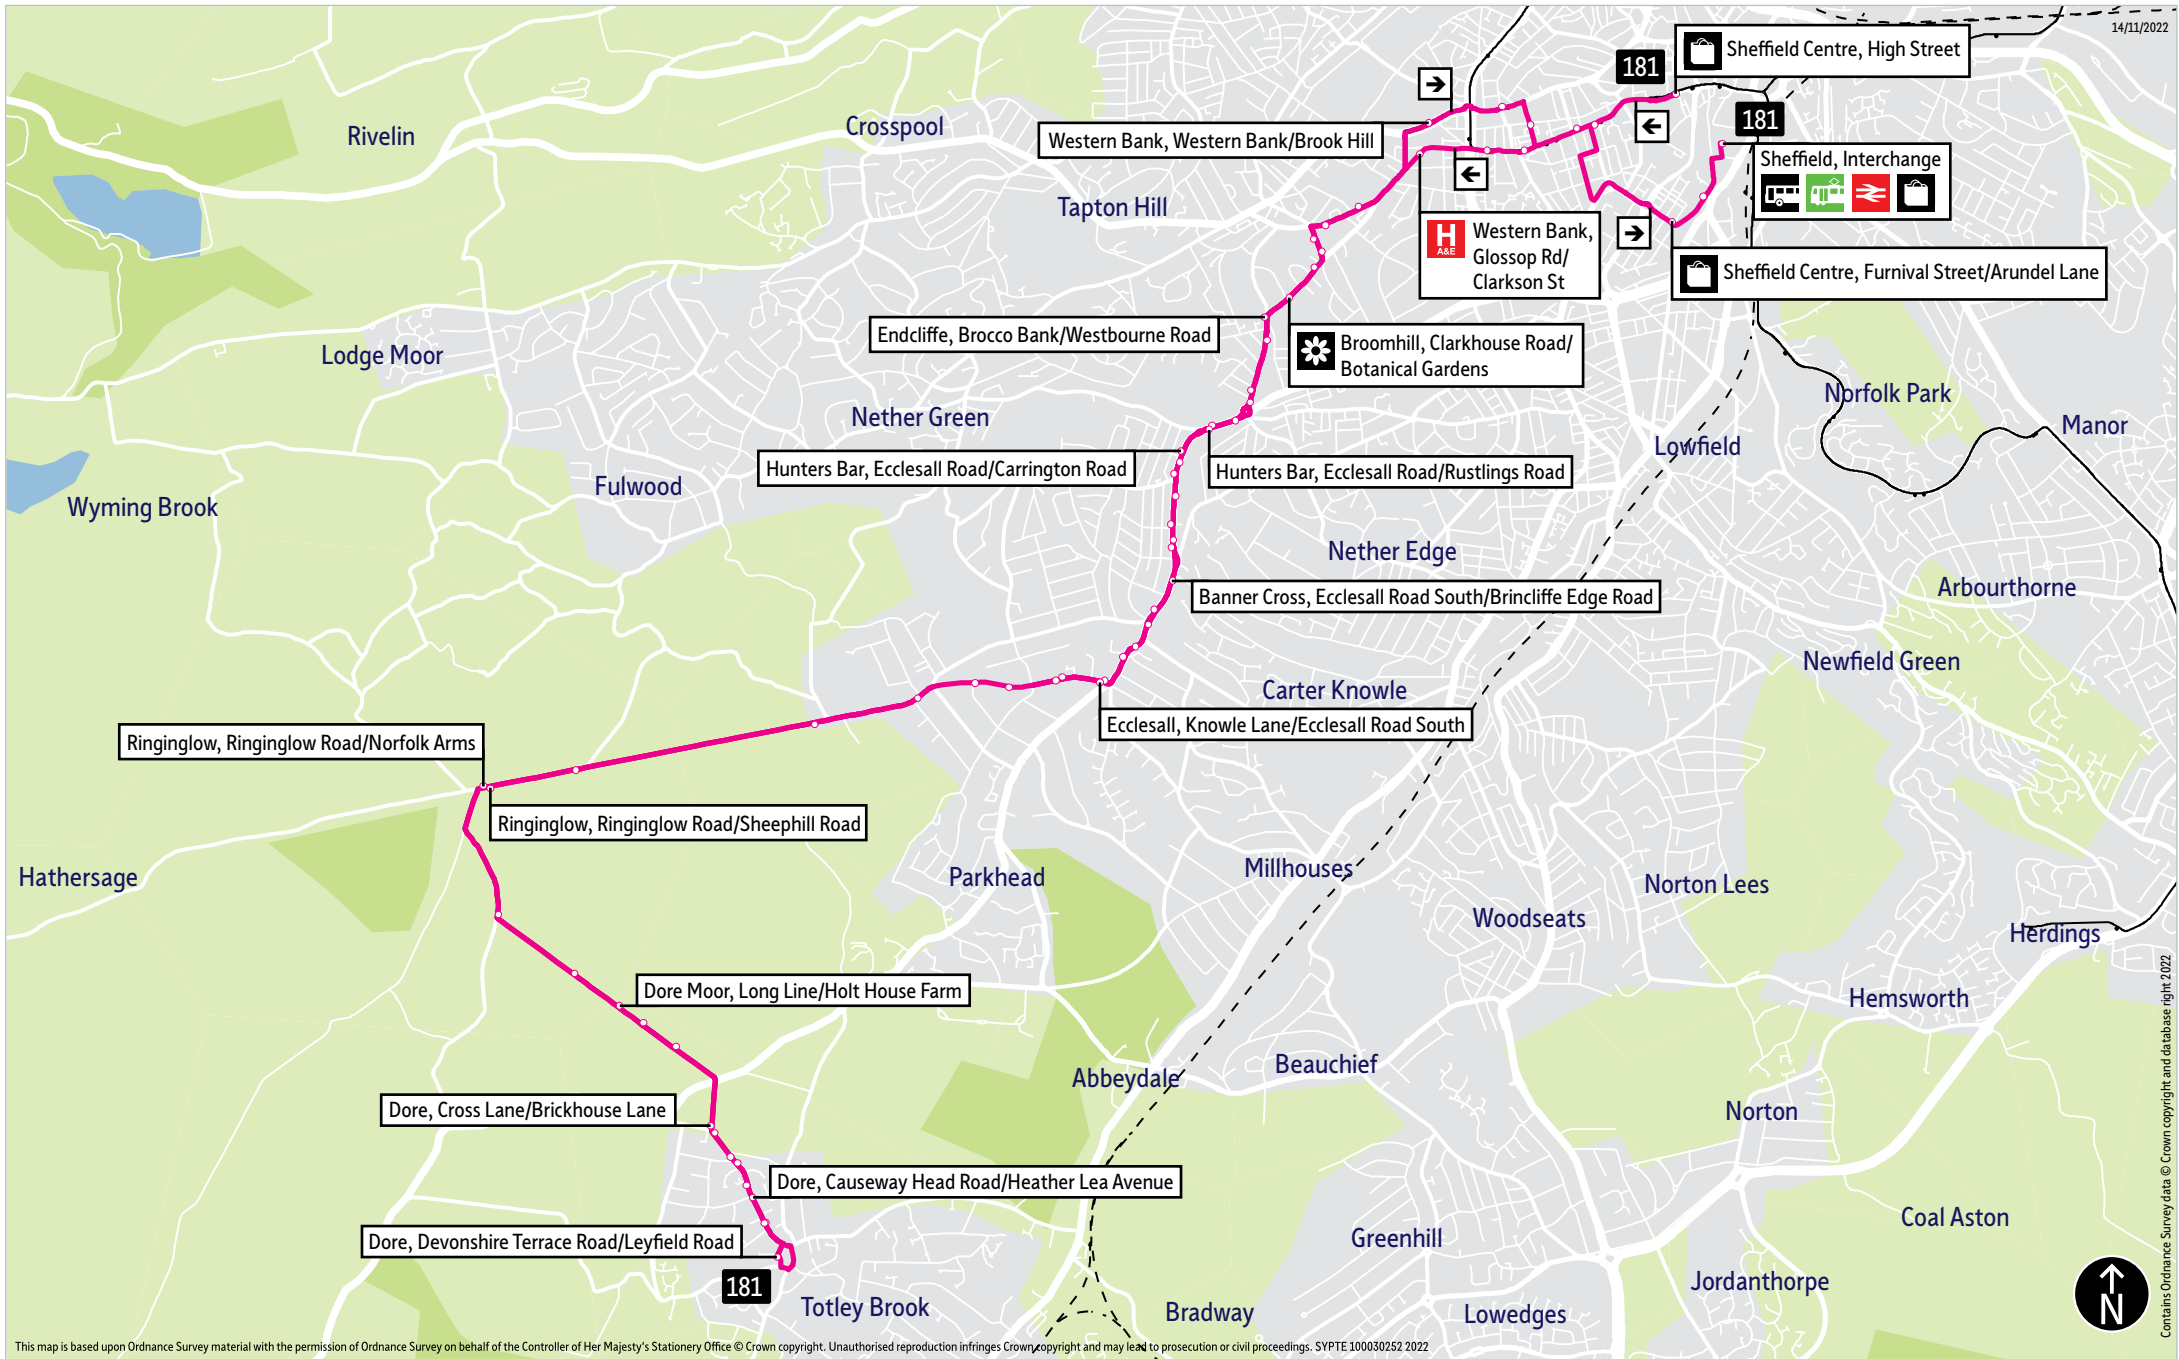

Bus route map for services 181

■ = Terminus point
🚏 🚊 🚉 🚗 P R = Public transport
🛒 = Shopping area
🚚 = Bus route & stops
--- = Rail line & station
— = Tram route & stop

14/11/2022

Contains Ordnance Survey data © Crown copyright and database right 2022