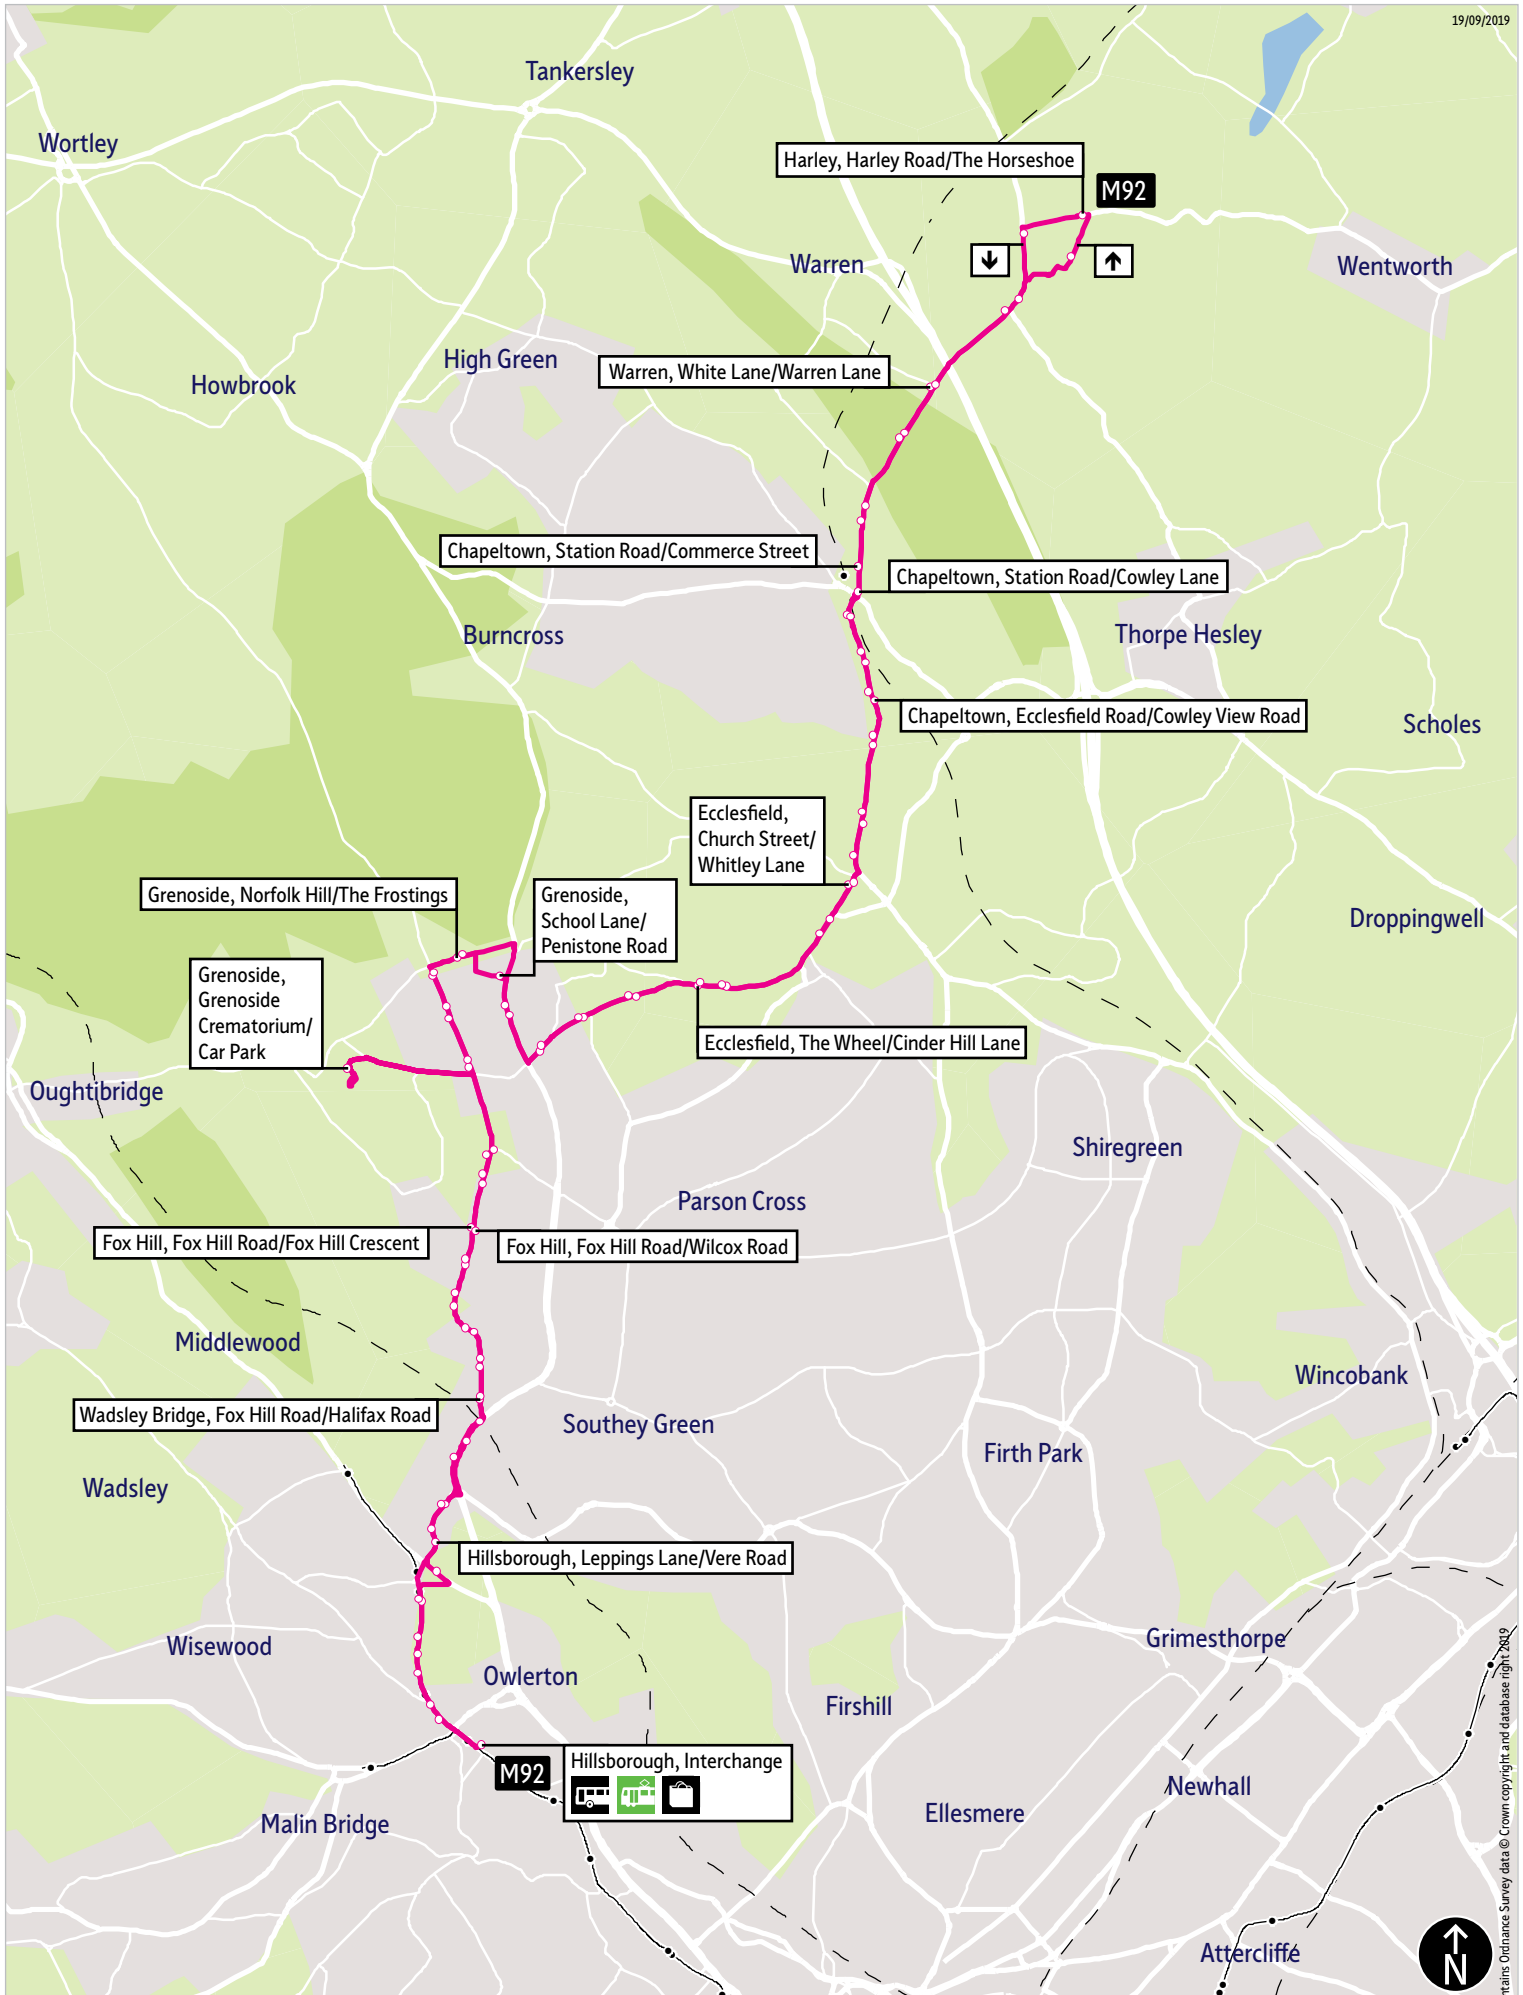

Bus route map for service M92

19/09/2019

- = Terminus point
- = Public transport
- = Shopping area
- = Bus route & stops
- = Rail line & station
- = Tram route & stop

Contains Ordnance Survey data © Crown copyright and database right 2019