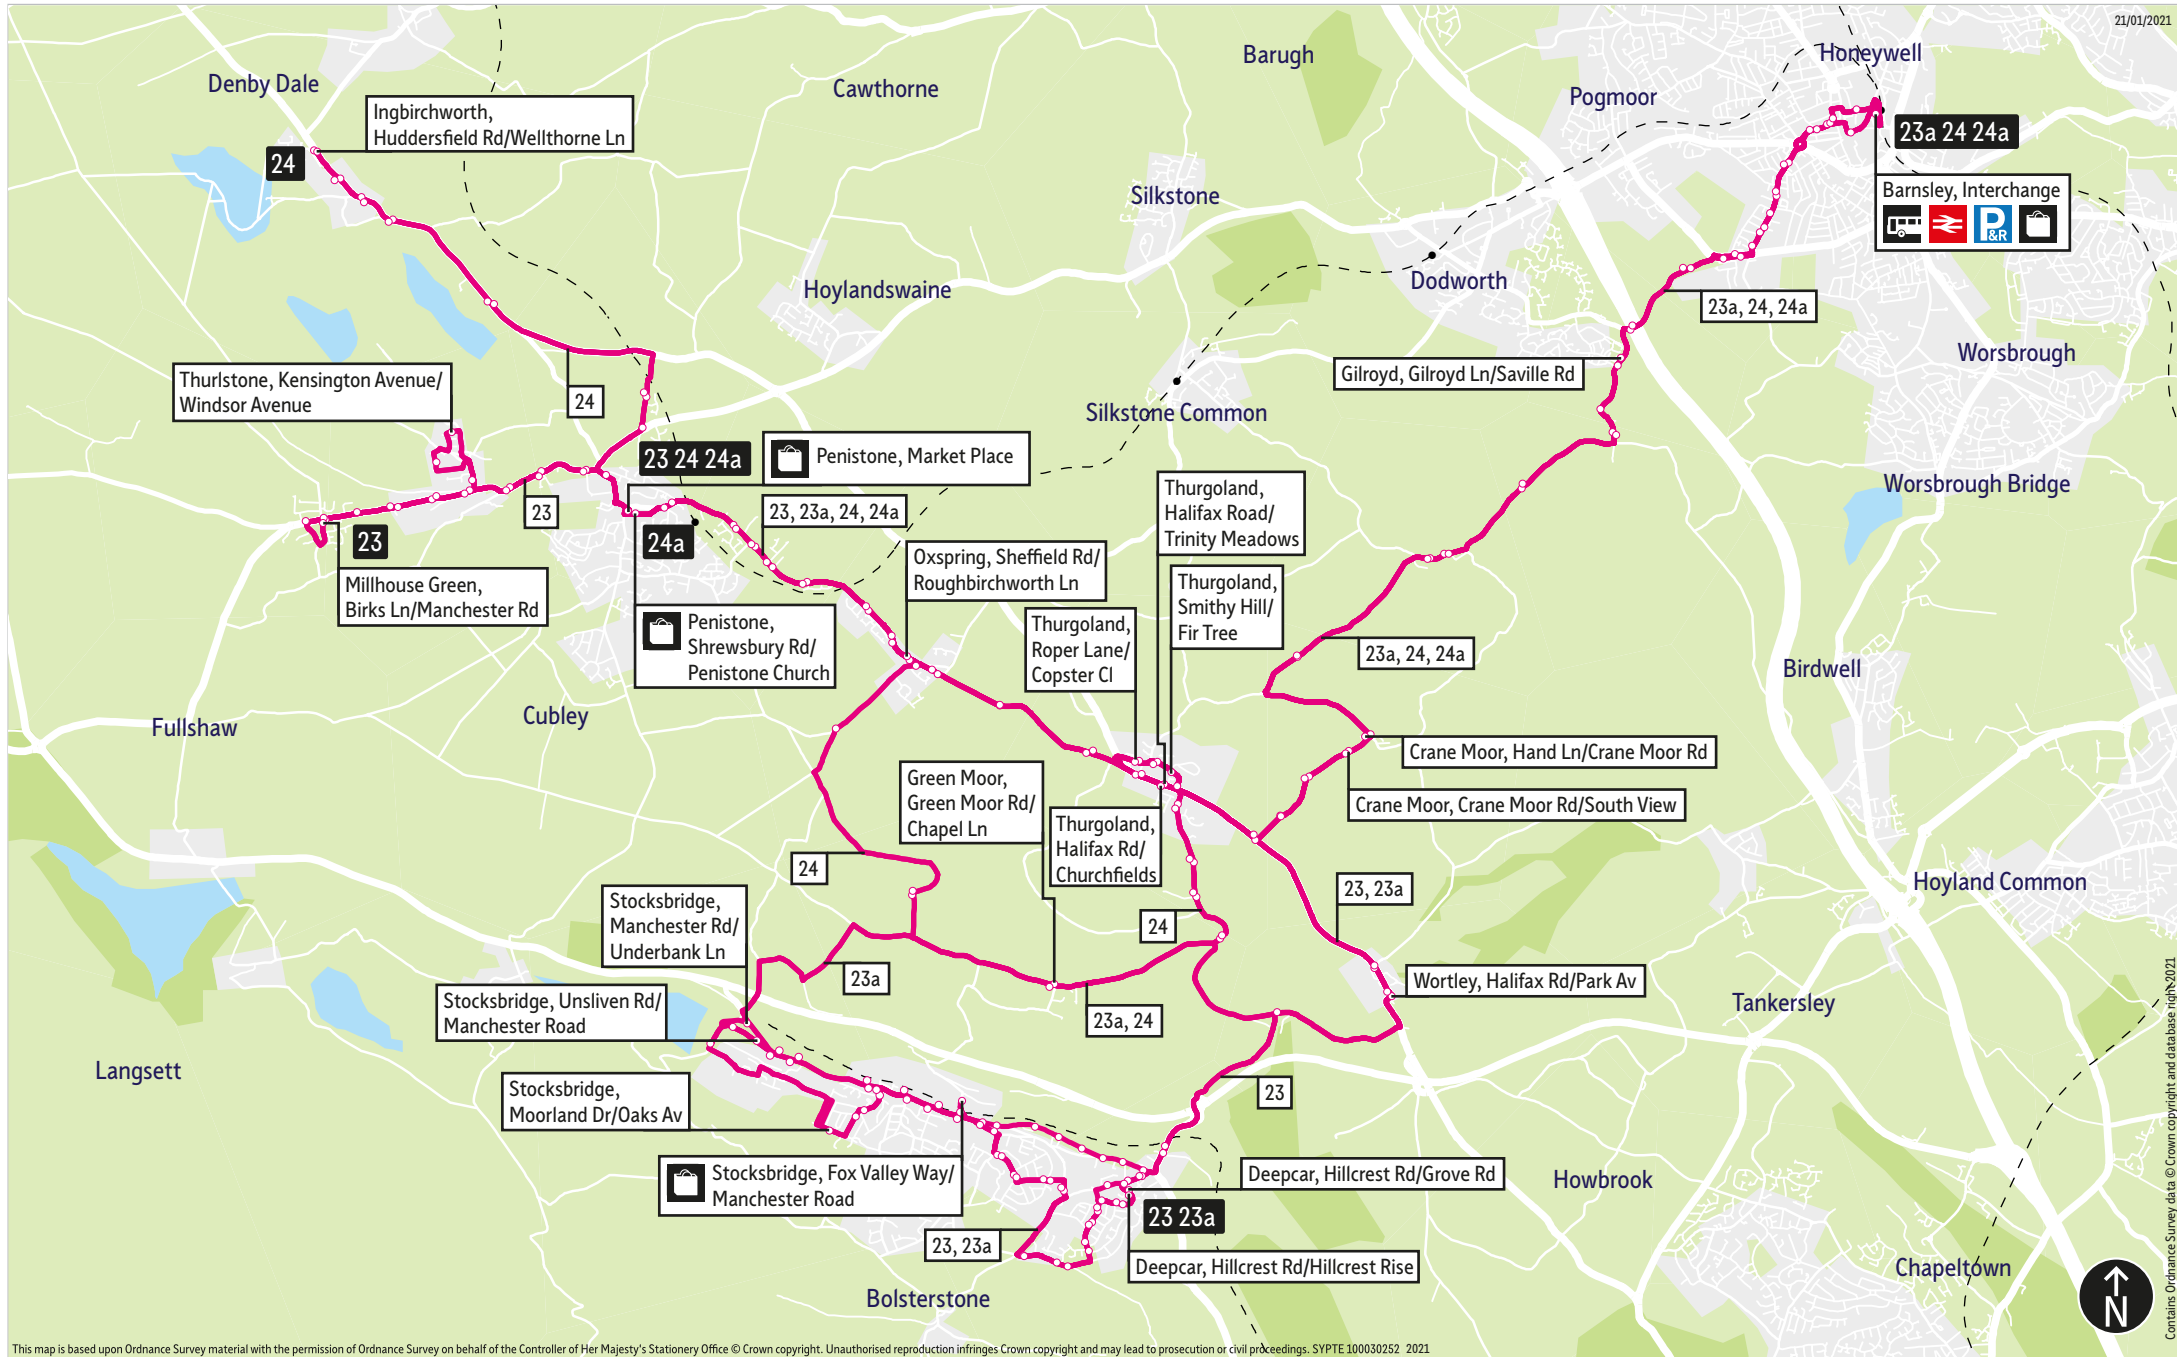

Bus route map for services 23, 23a, 24 and 24a

21/01/2021

= Terminus point
 = Public transport
 = Shopping area
 = Bus route & stops
 = Rail line & station
 = Tram route & stop

Contains Ordnance Survey data © Crown copyright and database right 2021