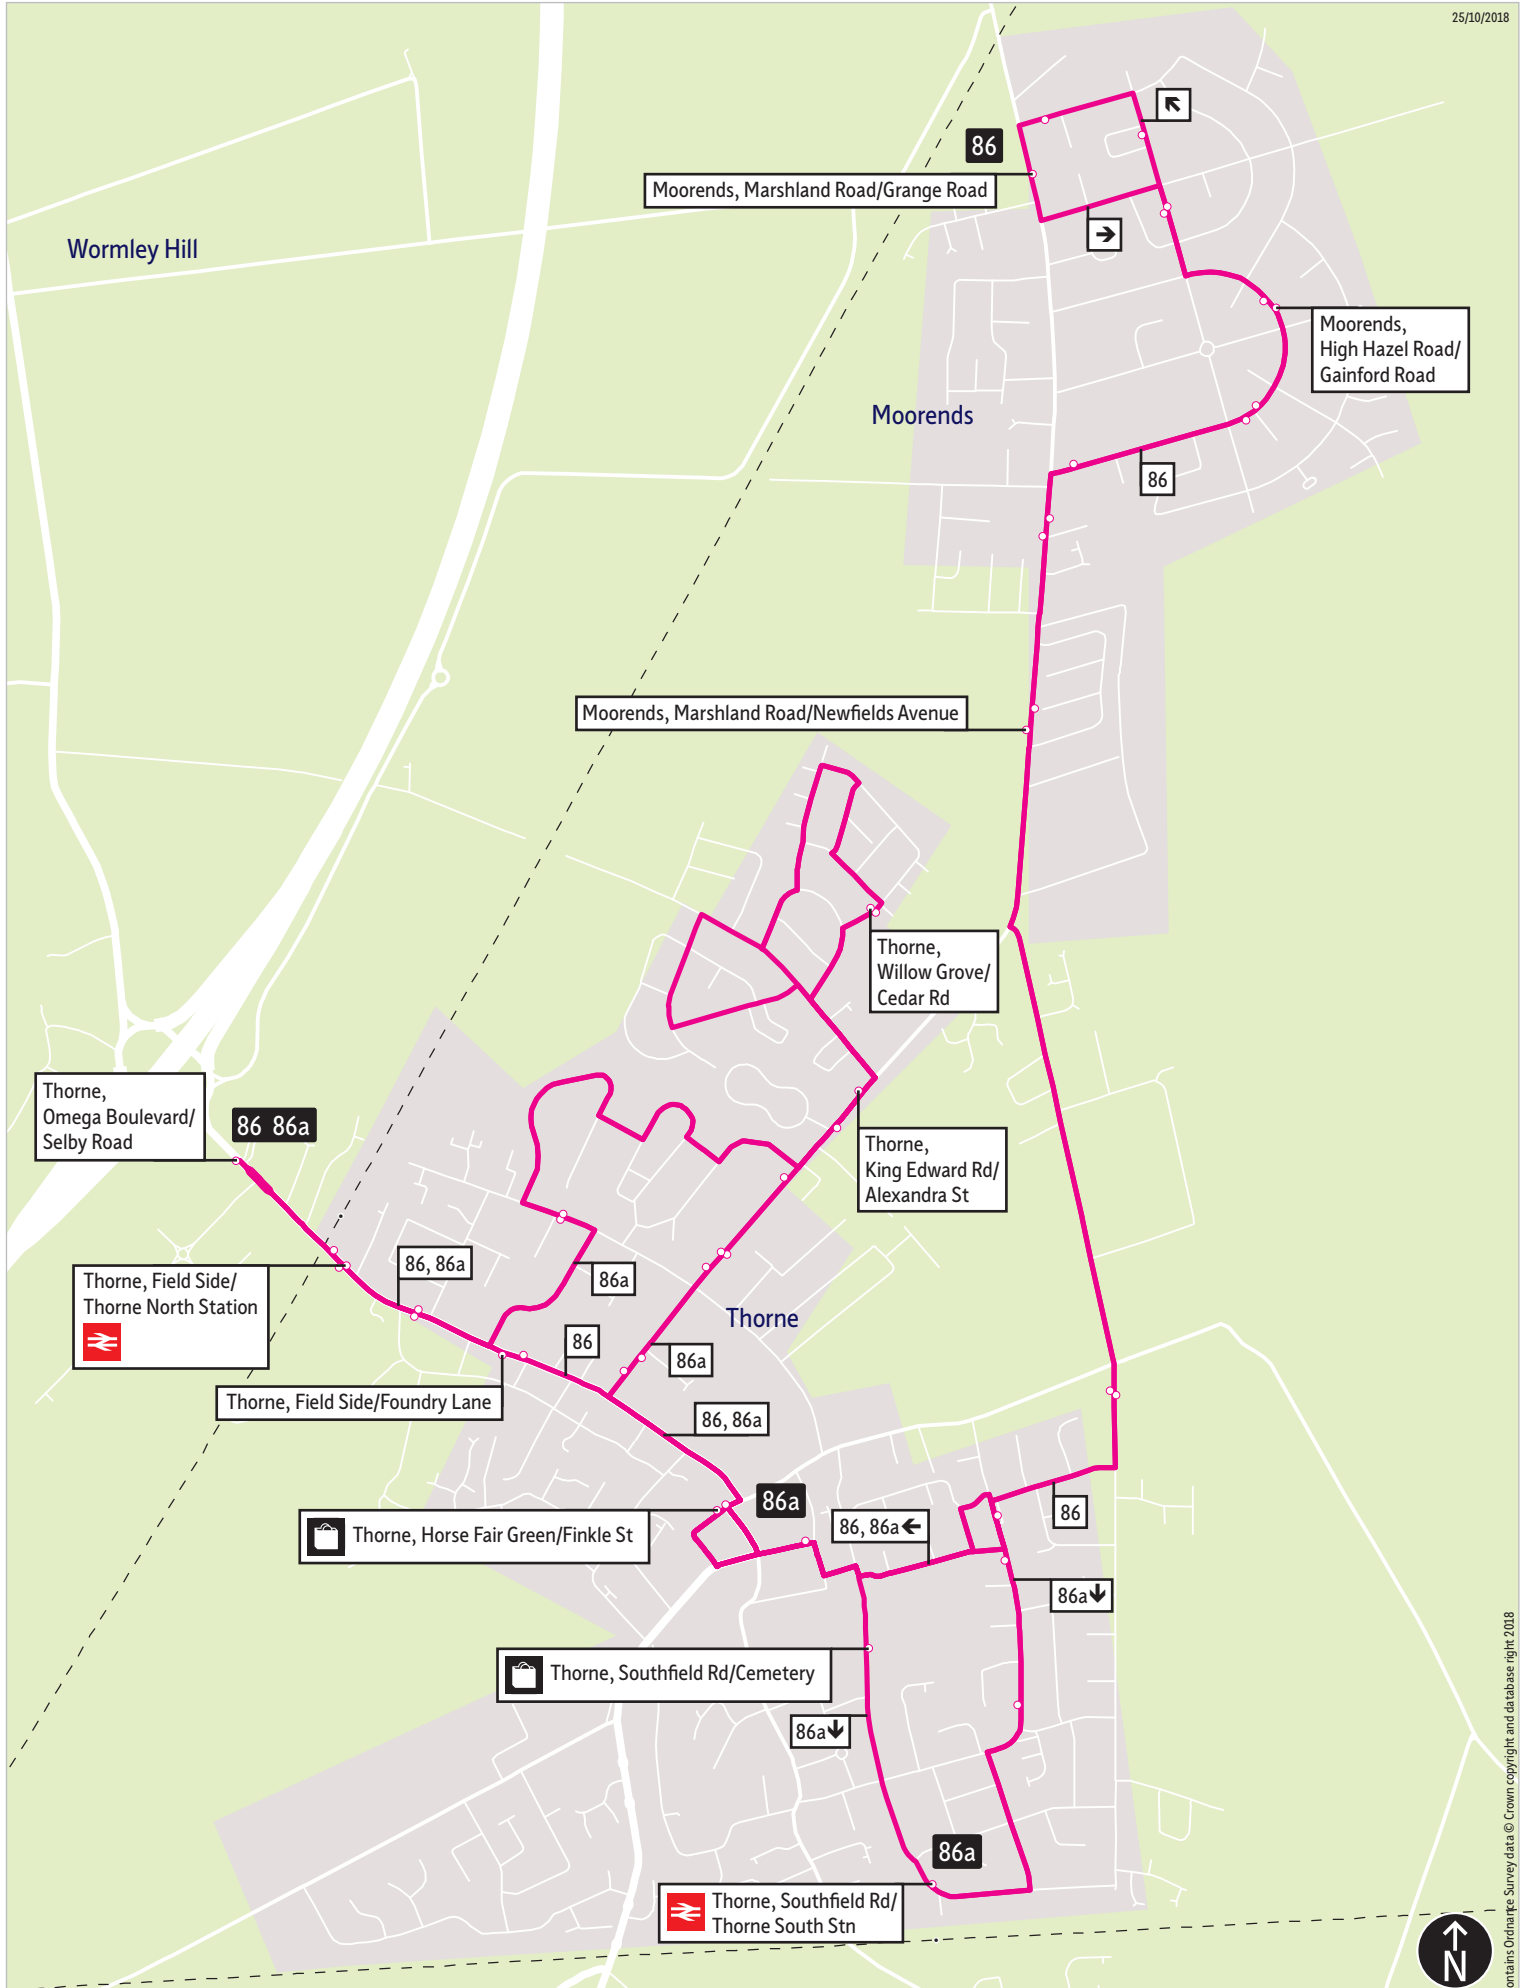

Bus service(s)

86 86a

Valid from: 02 October 2022

Areas served

Thorne Town Service

Places on the route

-  Thorne North Station
-  Thorne South Station

What's changed

25/10/2018

This map is based upon Ordnance Survey material with the permission of Ordnance Survey on behalf of the Controller of Her Majesty's Stationery Office © Crown copyright. Unauthorised reproduction infringes Crown copyright and may lead to prosecution or civil proceedings. SYPT/100030252 2018

■ = Terminus point
 🚏 = Public transport
 🛒 = Shopping area
 🚍 = Bus route & stops
 --- = Rail line & station
 — = Tram route & stop

Contains Ordnance Survey data © Crown copyright and database right 2018

10.25pm is shown as 2225

24 hour times

12 hour times

Stopping points for service 86a

Thorne, Selby Road ▶ Willow Grove ▶ King Edward Road ▶ Field Road ▶ Horse Fair Green ▶ Bridge Street ▶ Thorne, Southfield Road