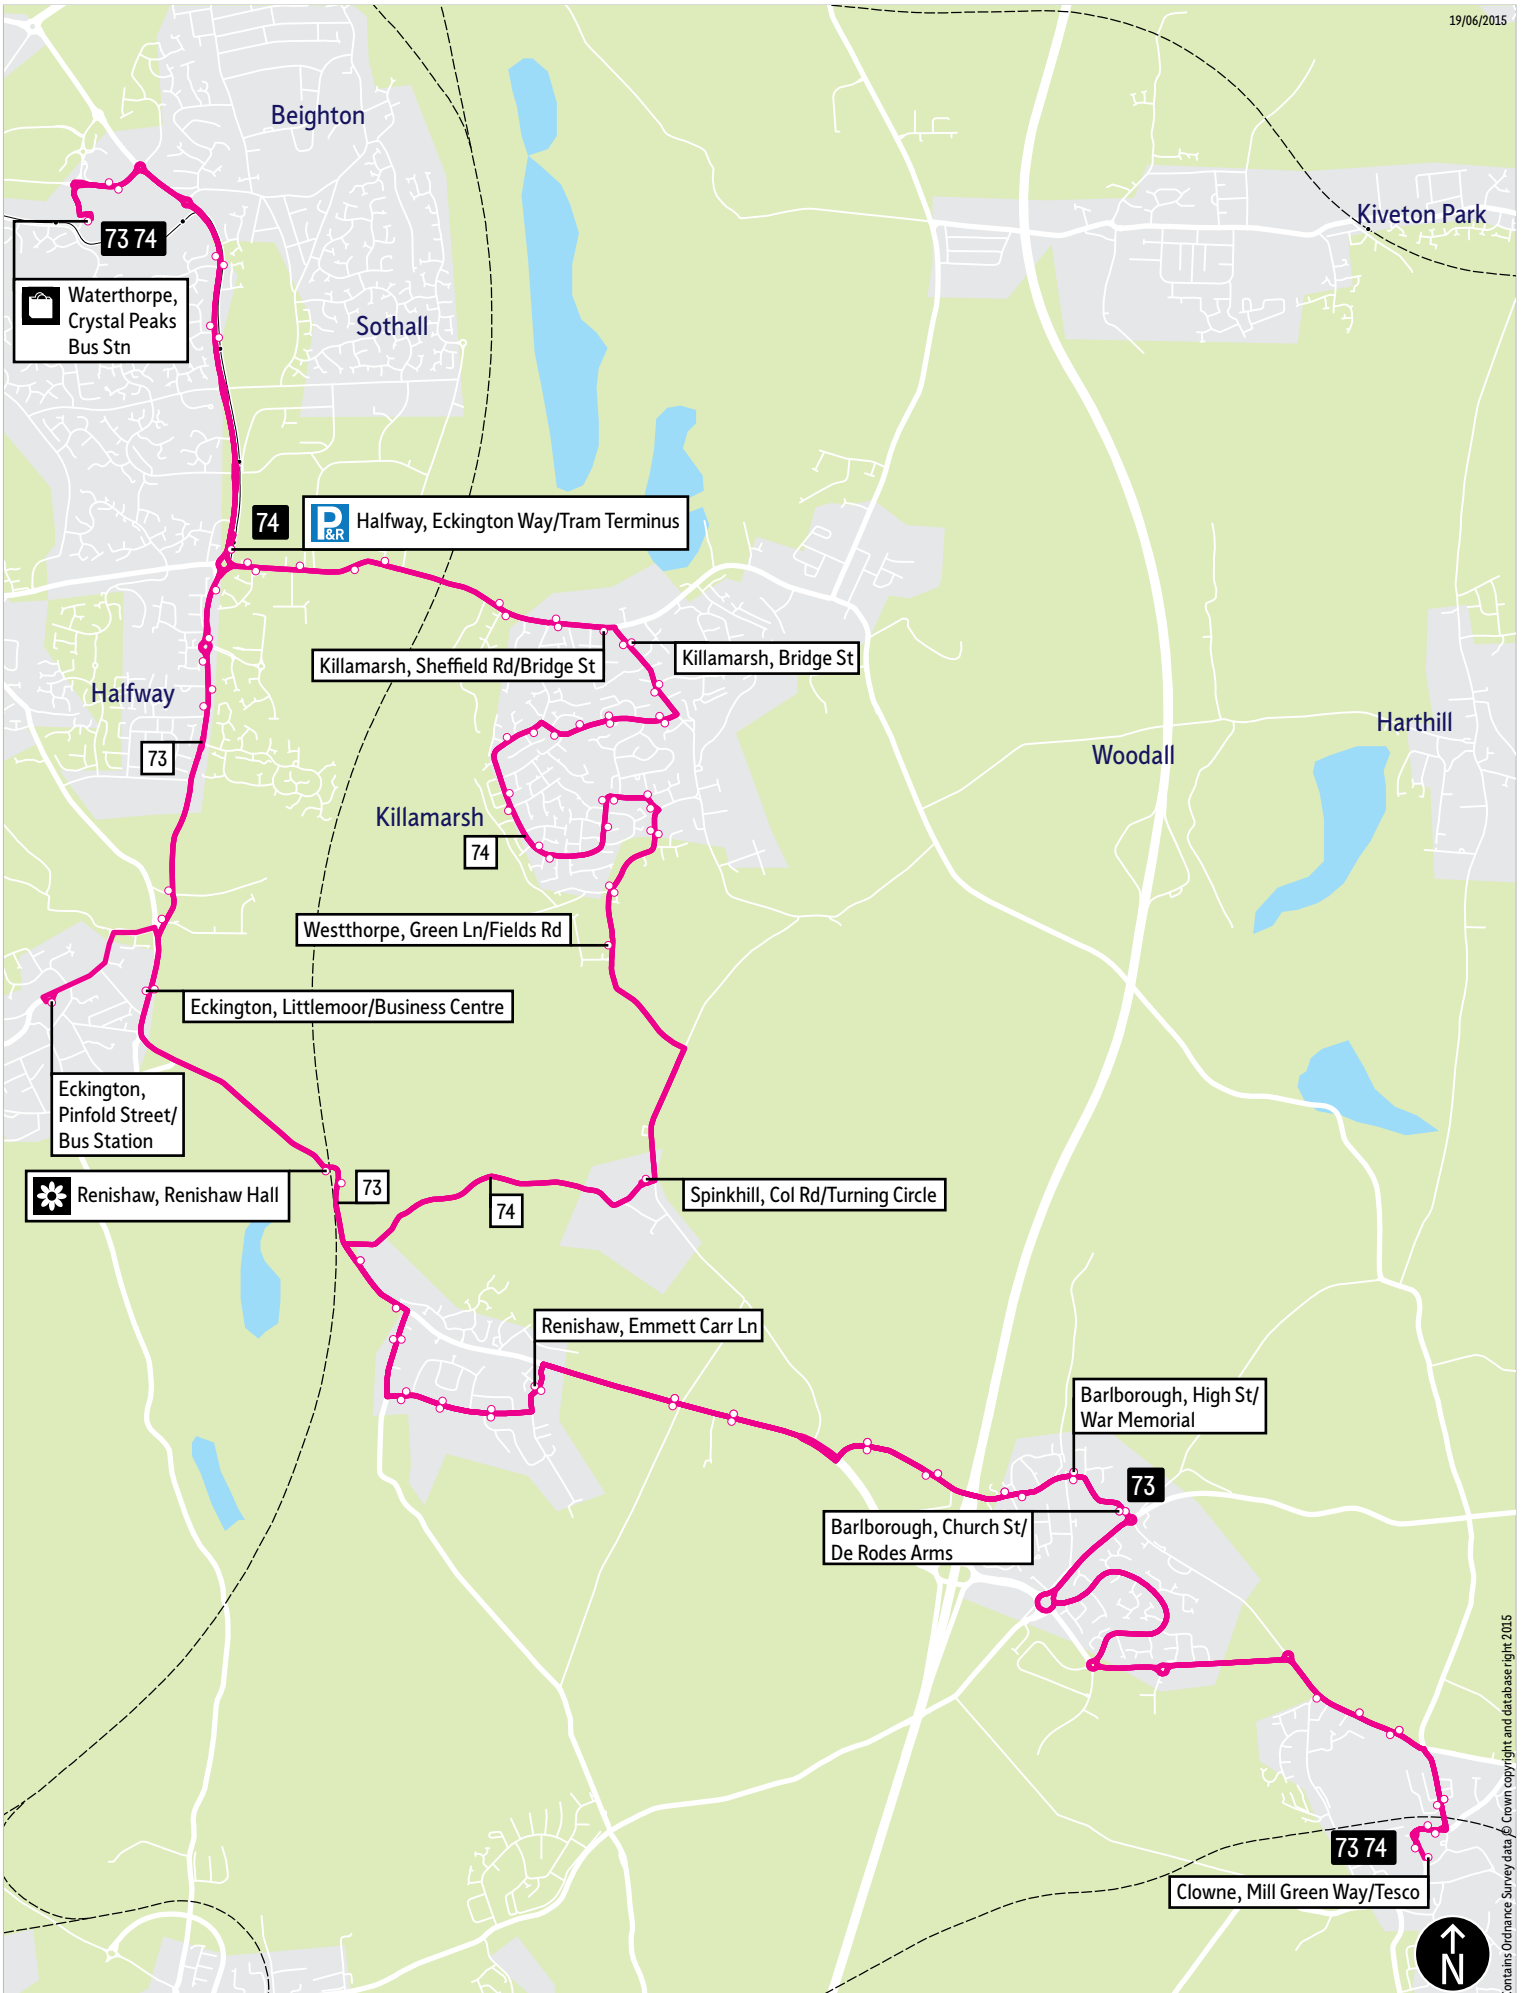

Bus route map for services 73 and 74

19/06/2015

This map is based upon Ordnance Survey material with the permission of Ordnance Survey on behalf of the Controller of Her Majesty's Stationery Office © Crown copyright. Unauthorised reproduction infringes Crown copyright and may lead to prosecution or civil proceedings. SVPTE 100030252 2015

- = Terminus point
- = Public transport
- = Shopping area
- = Bus route & stops
- = Rail line & station
- = Tram route & stop