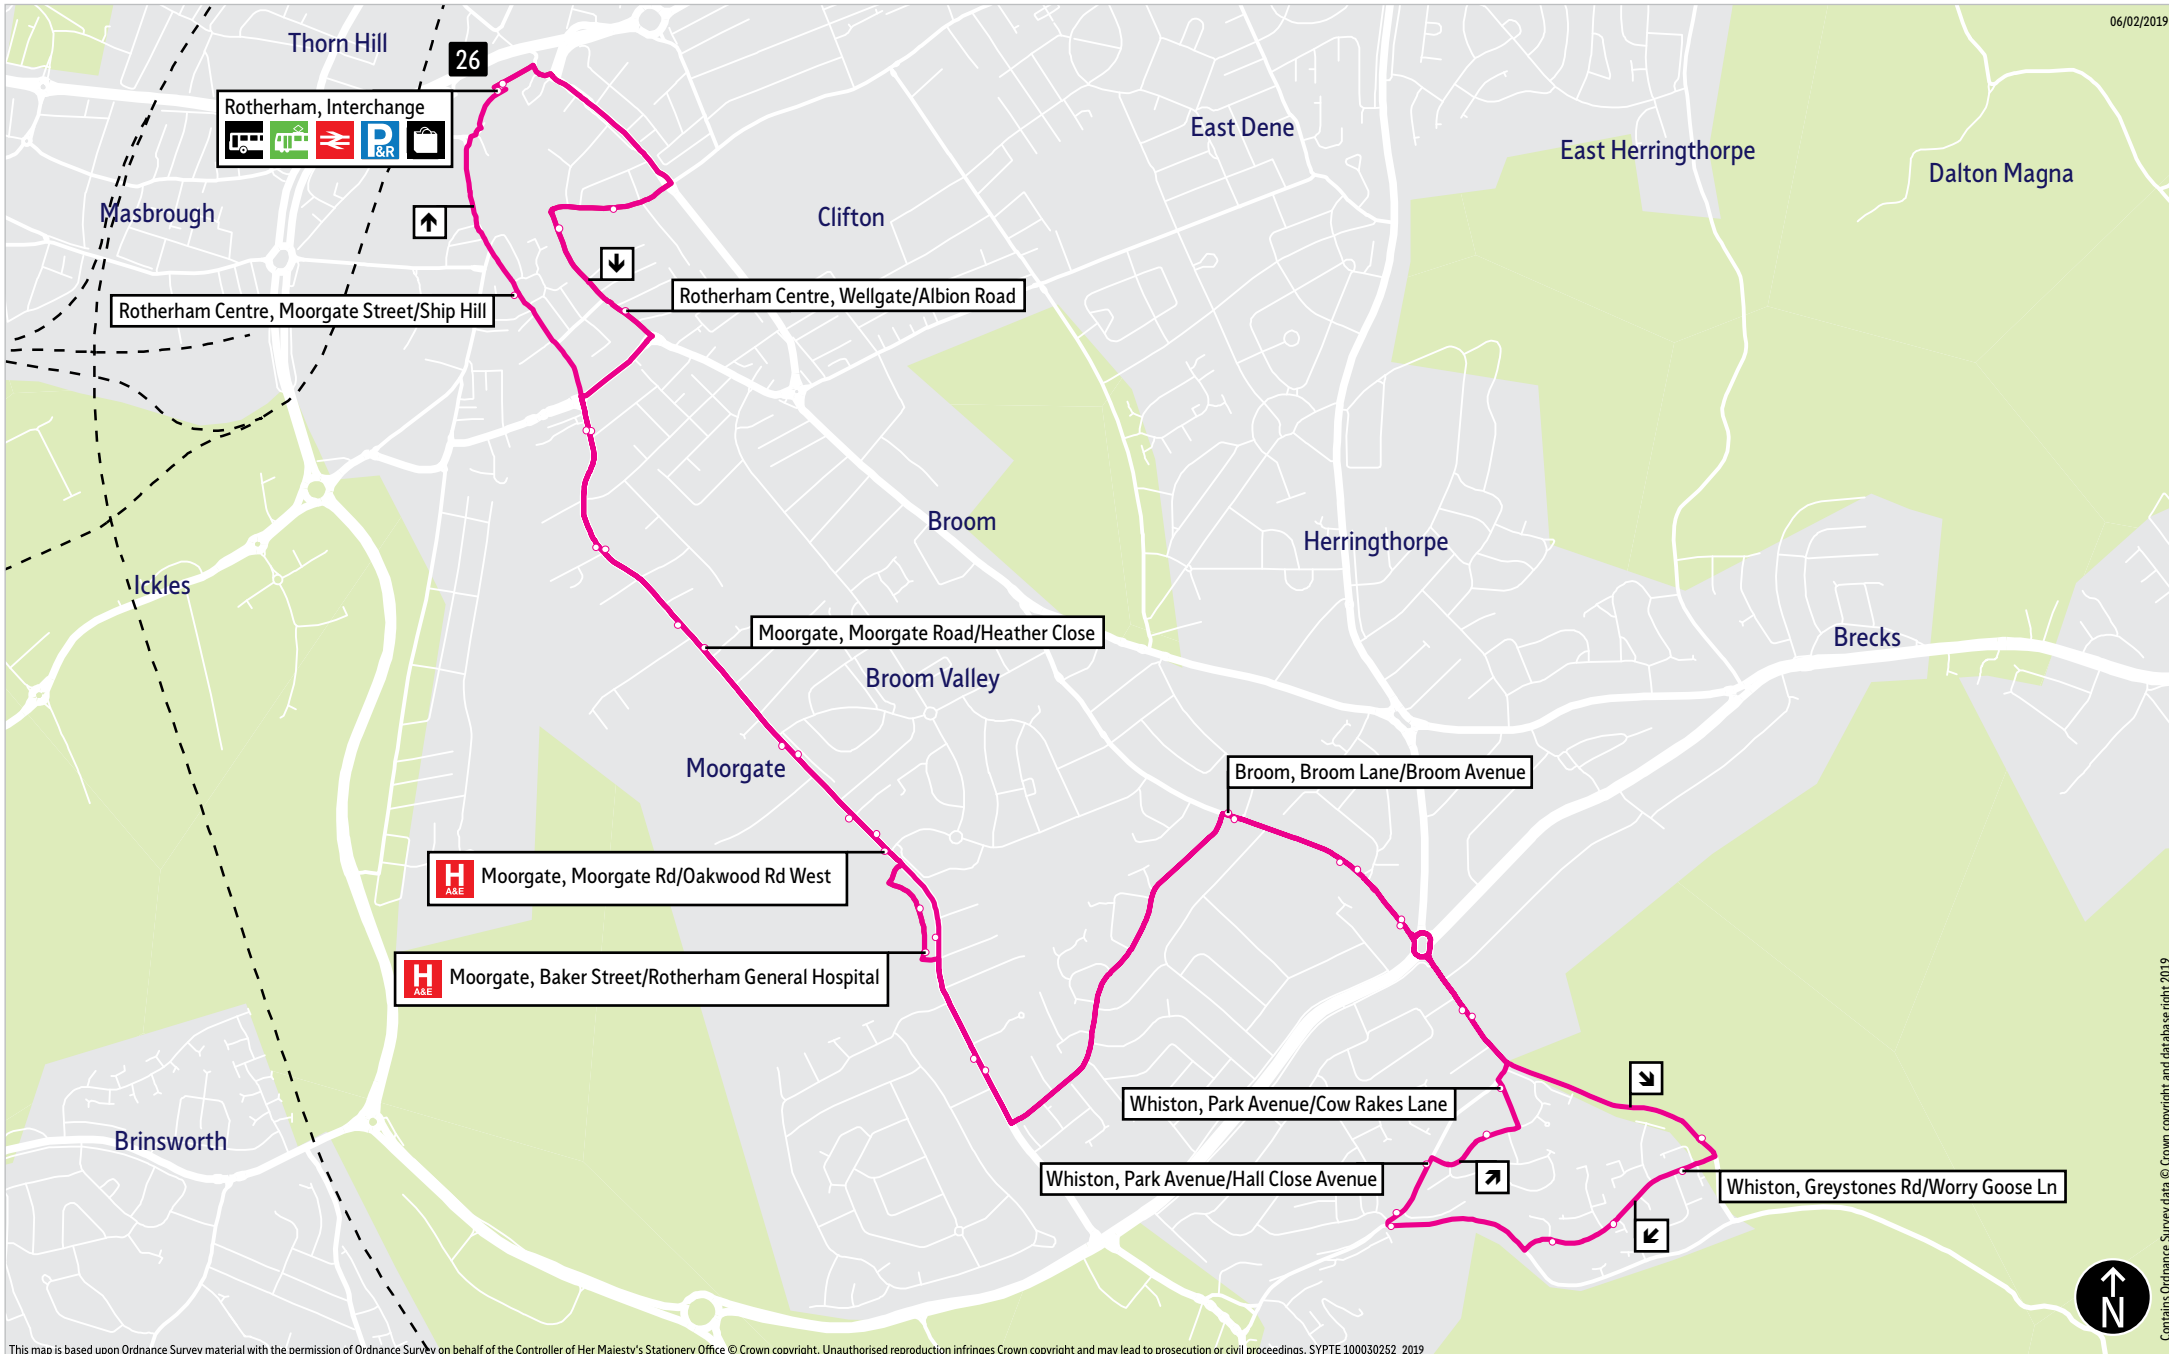

Bus route map for service 26

06/02/2019

- = Terminus point
- = Public transport
- = Shopping area
- = Bus route & stops
- = Rail line & station
- = Tram route & stop