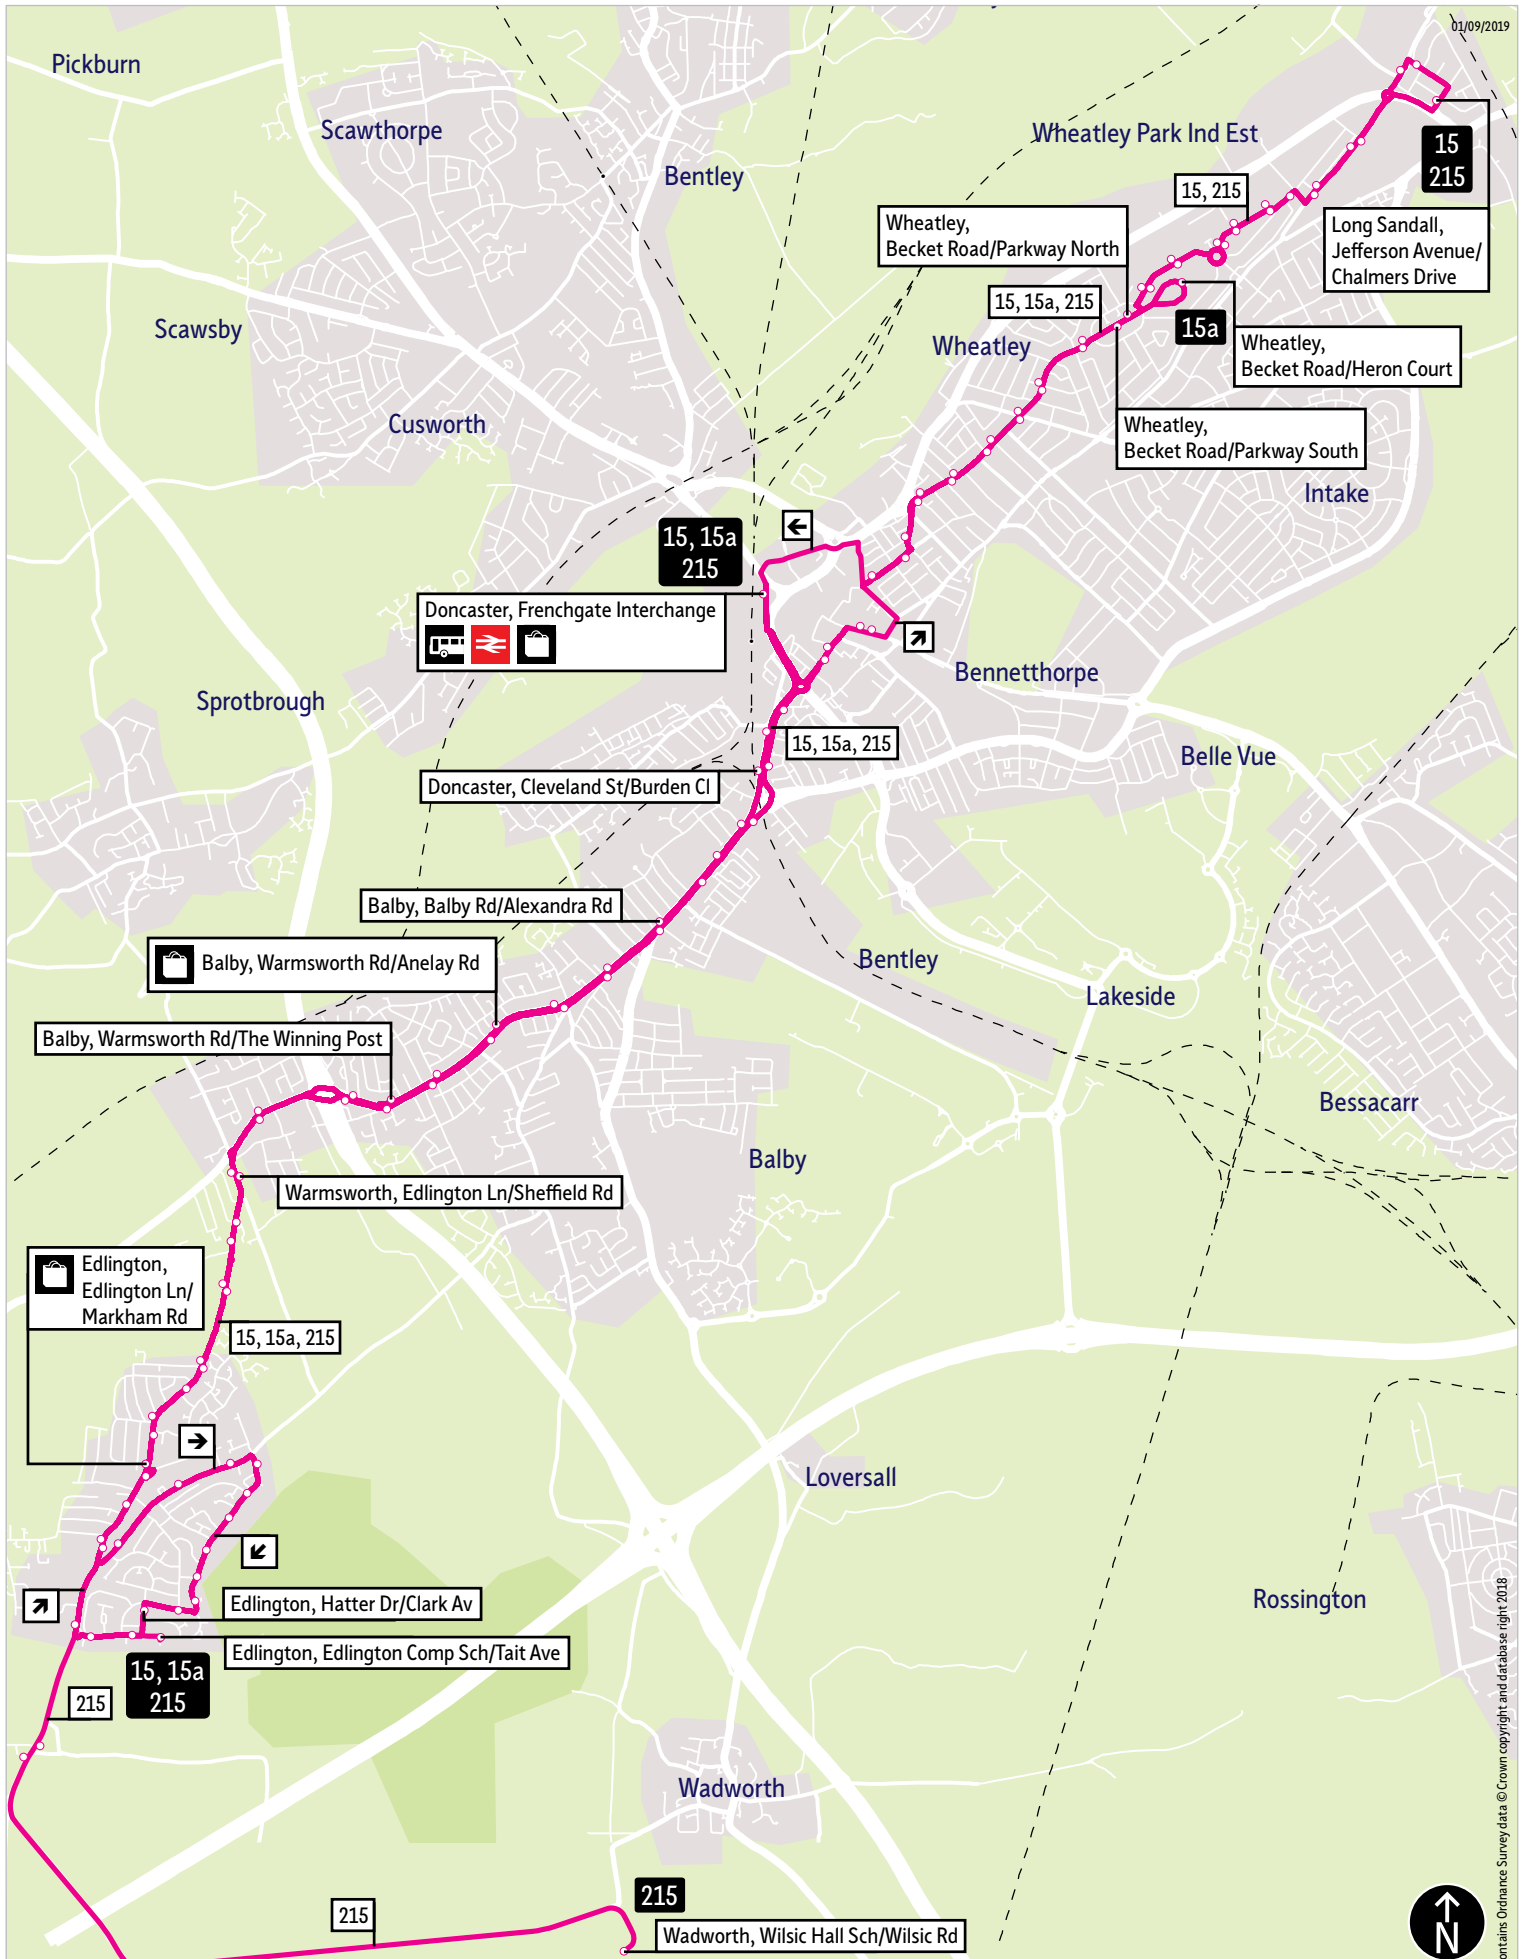

Bus route map for services 15, 15a and 215

- = Terminus point
- = Public transport
- = Shopping area
- = Bus route & stops
- = Rail line & station
- = Tram route & stop

Contains Ordnance Survey data © Crown copyright and database right 2018