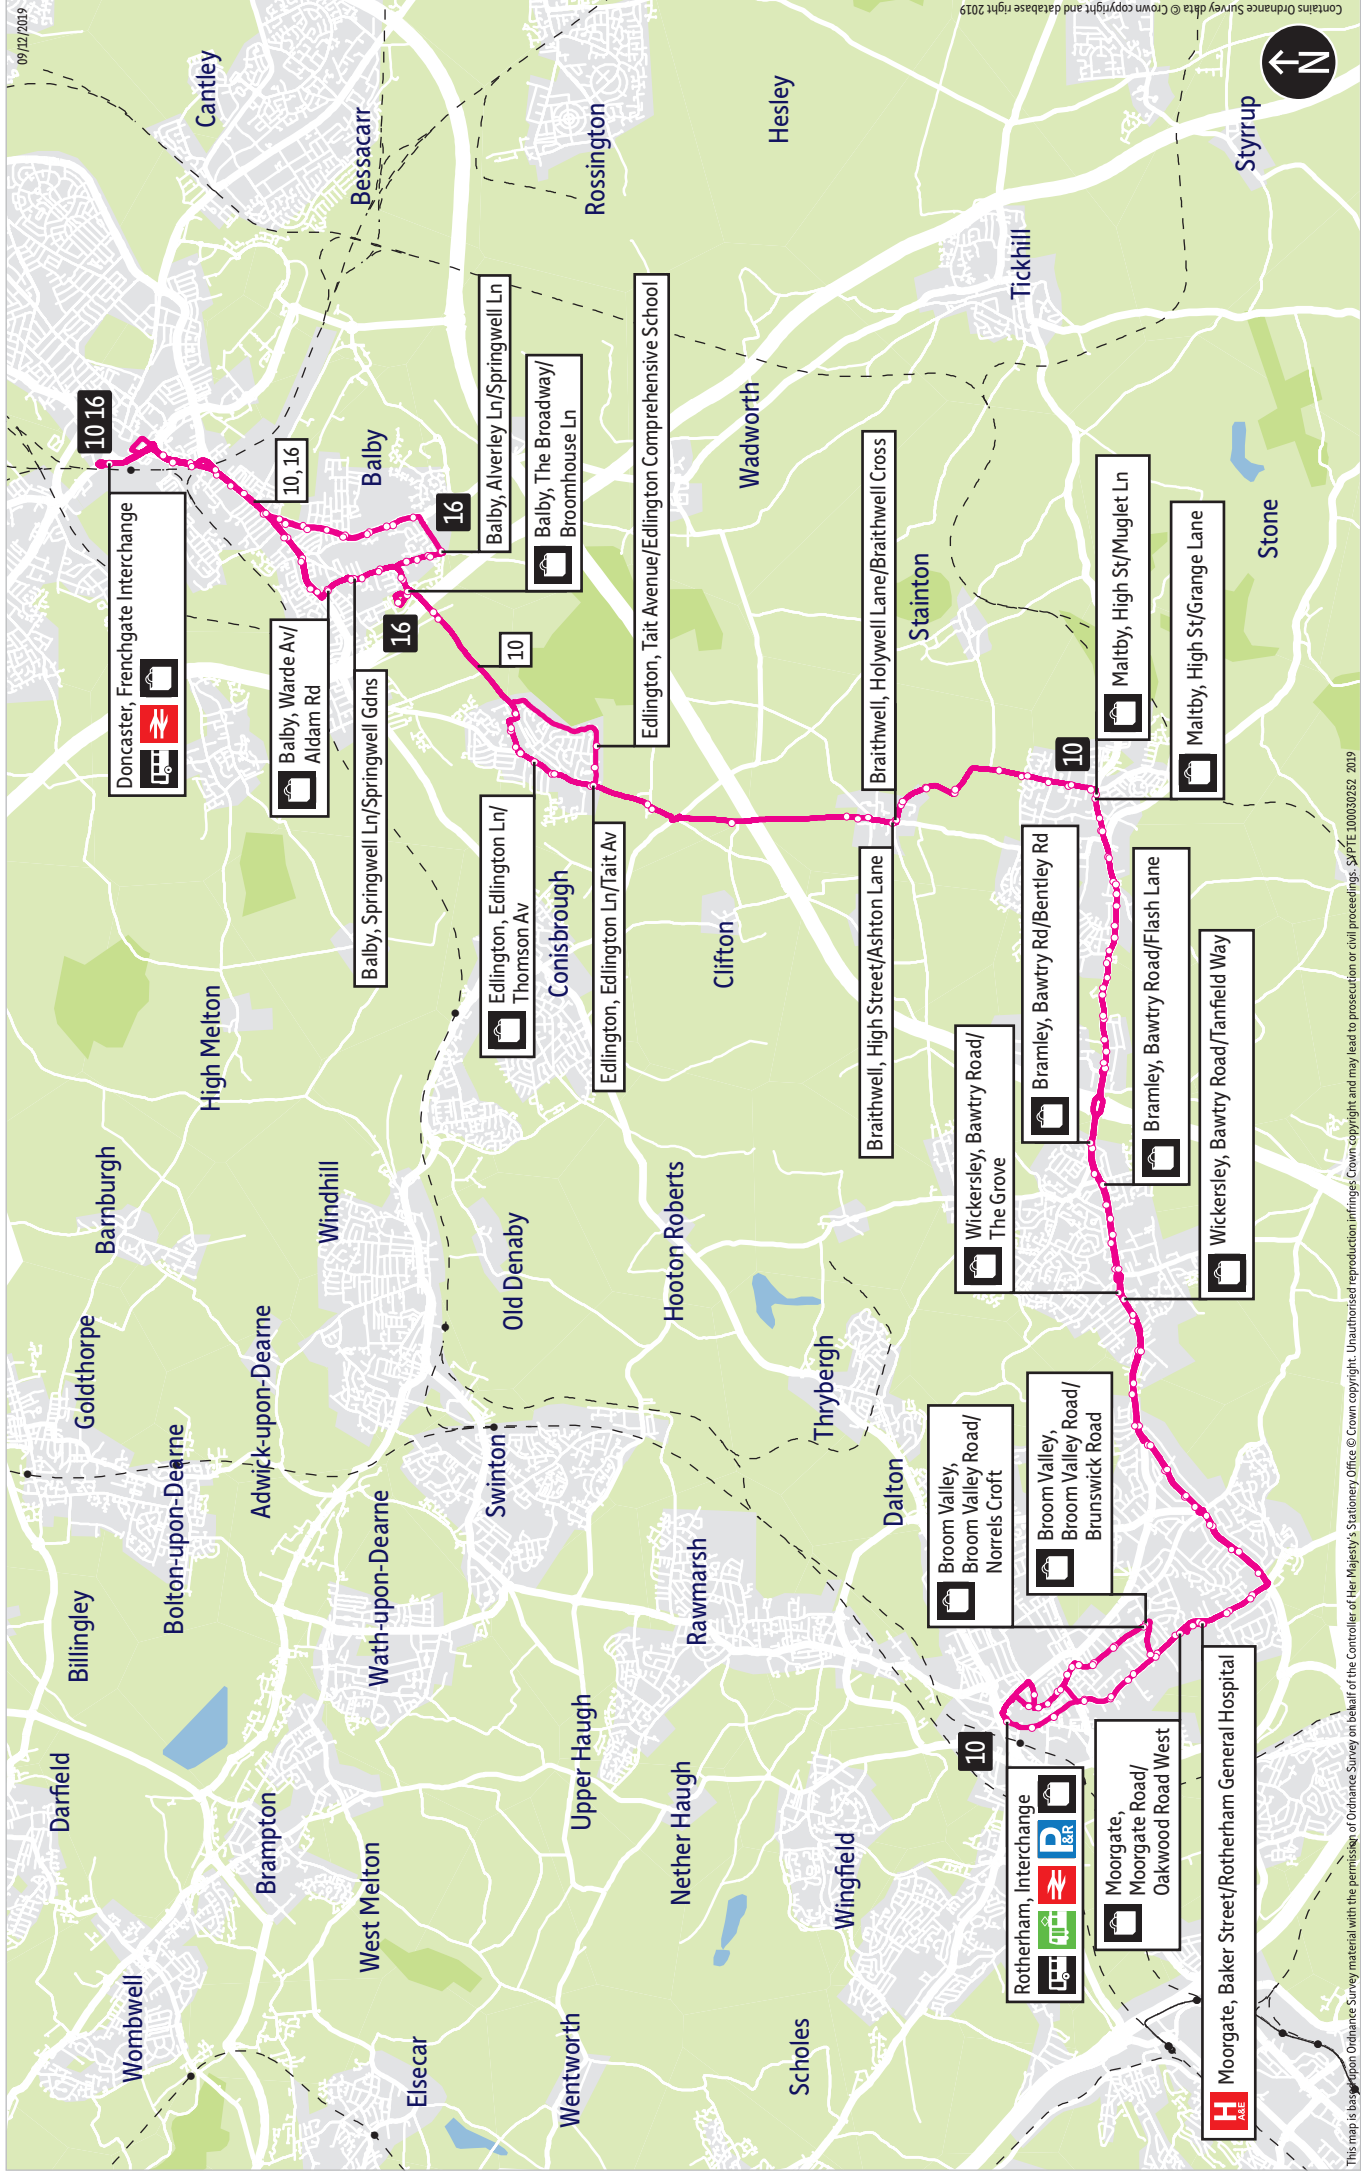

Bus route map for services 10 and 16

= Terminus point
= Public transport
= Shopping area
= Rail line & station
= Tram route & stop