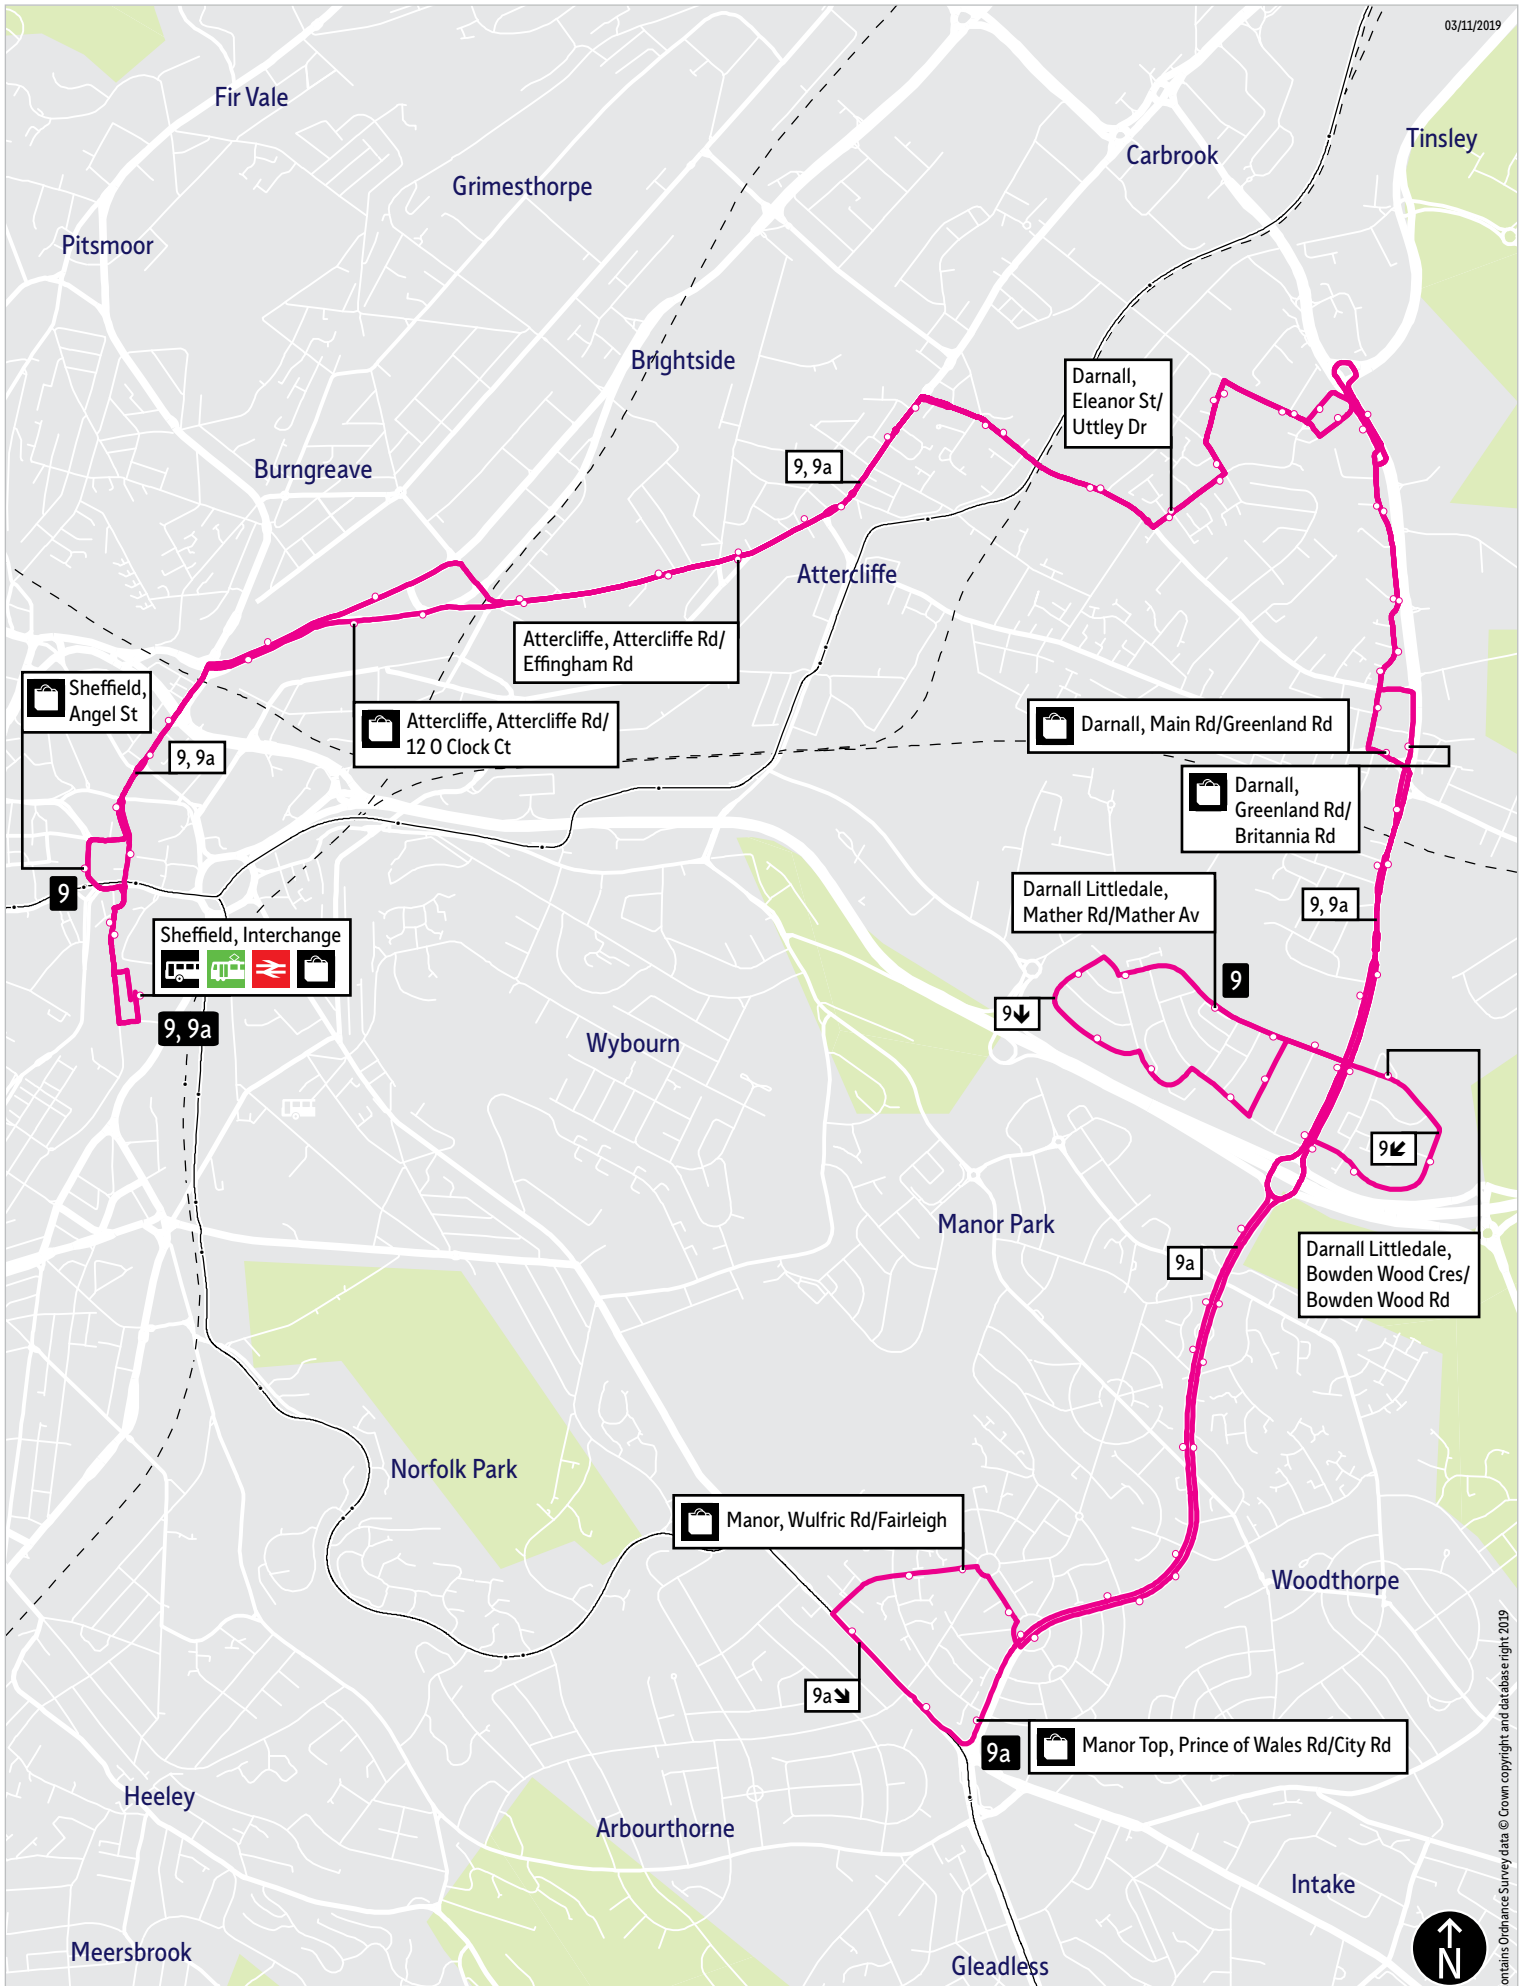

Bus route map for services 9 and 9a

03/11/2019

■ = Terminus point
🚏 = Public transport
🛒 = Shopping area
🚗 = Bus route & stops
⋯ = Rail line & station
— = Tram route & stop