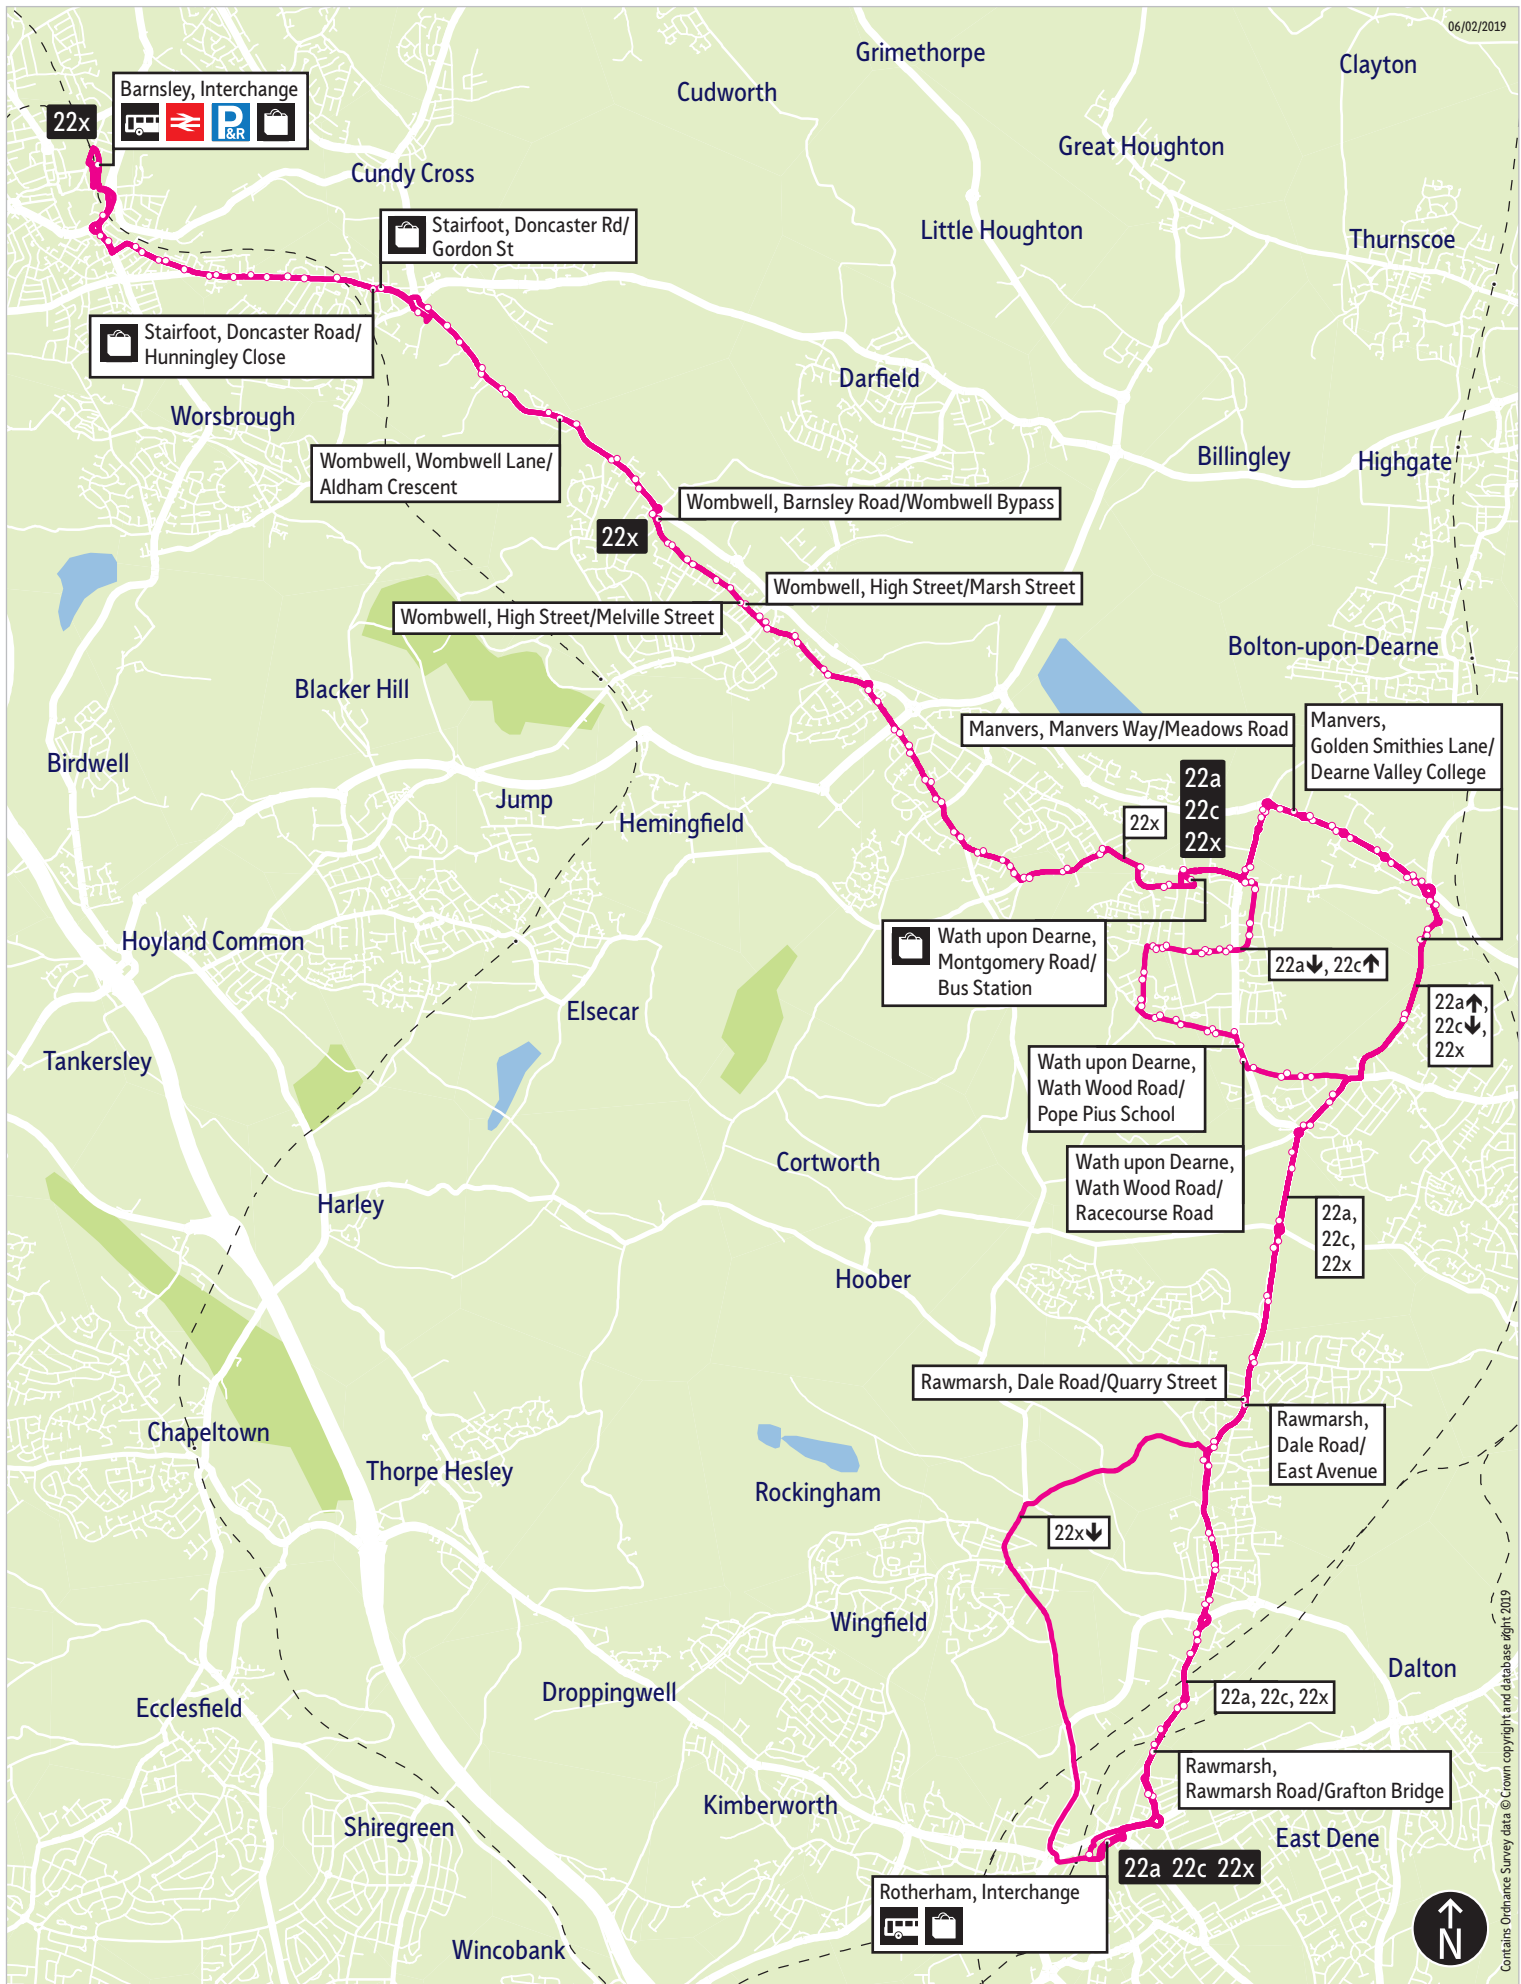

Bus route map for services 22a, 22c and 22x

- = Terminus point
- = Public transport
- = Shopping area
- —●— = Bus route & stops
- - - - = Rail line & station
- - - - = Tram route & stop