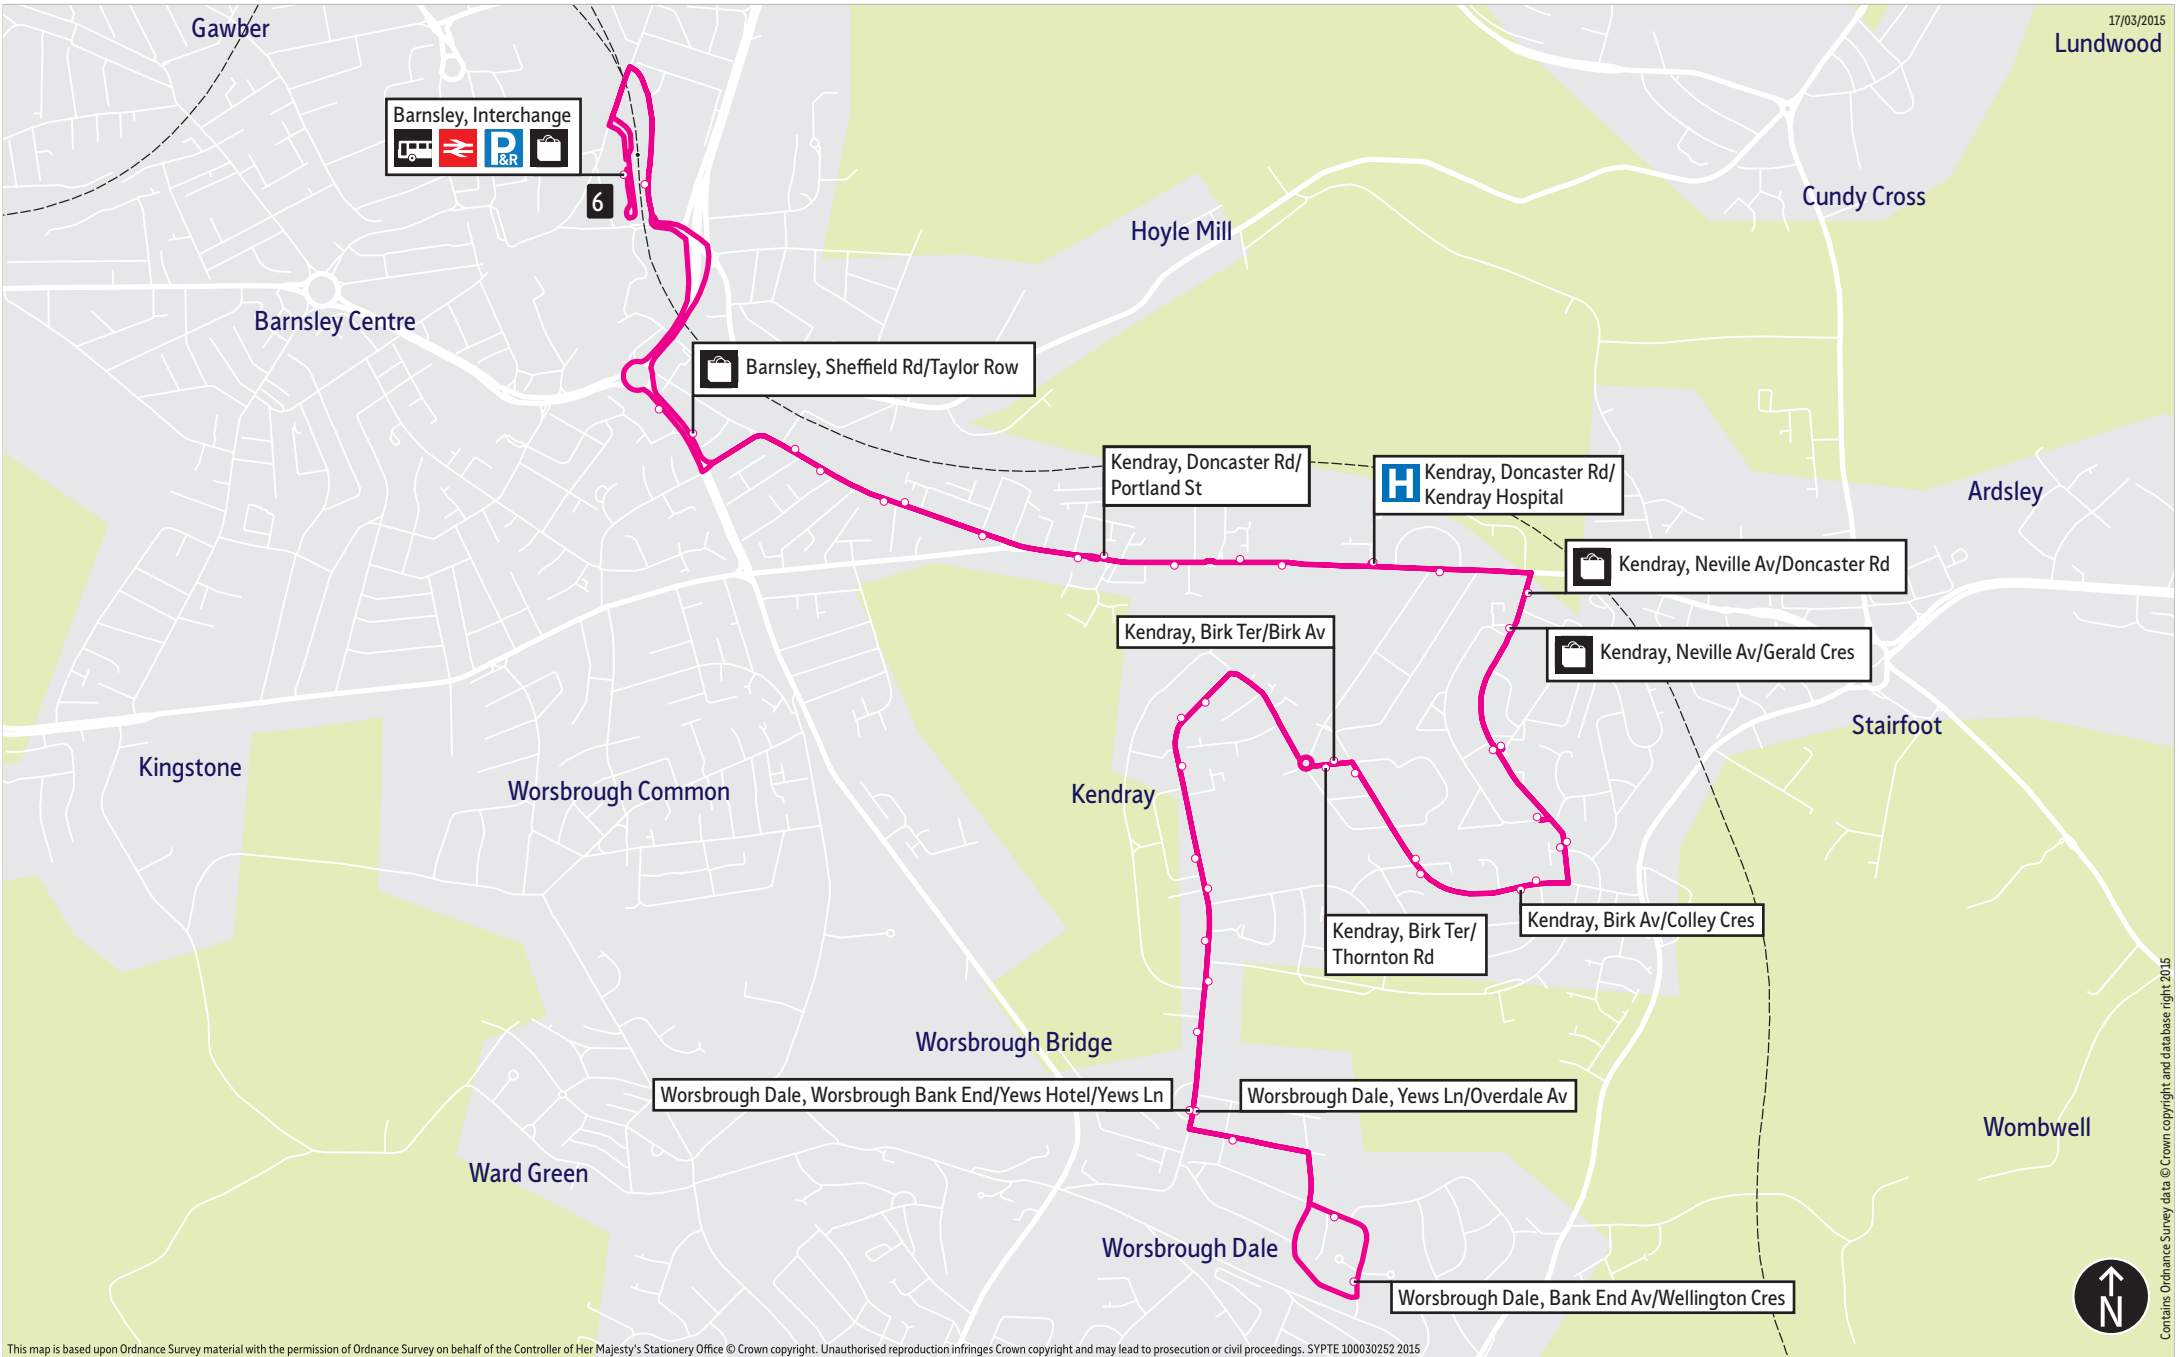

Bus route map for service 6

17/03/2015
Lundwood

- = Terminus point
- = Public transport
- = Shopping area
- = Bus route & stops
- = Rail line & station
- = Tram route & stop

Contains Ordnance Survey data © Crown copyright and database right 2015