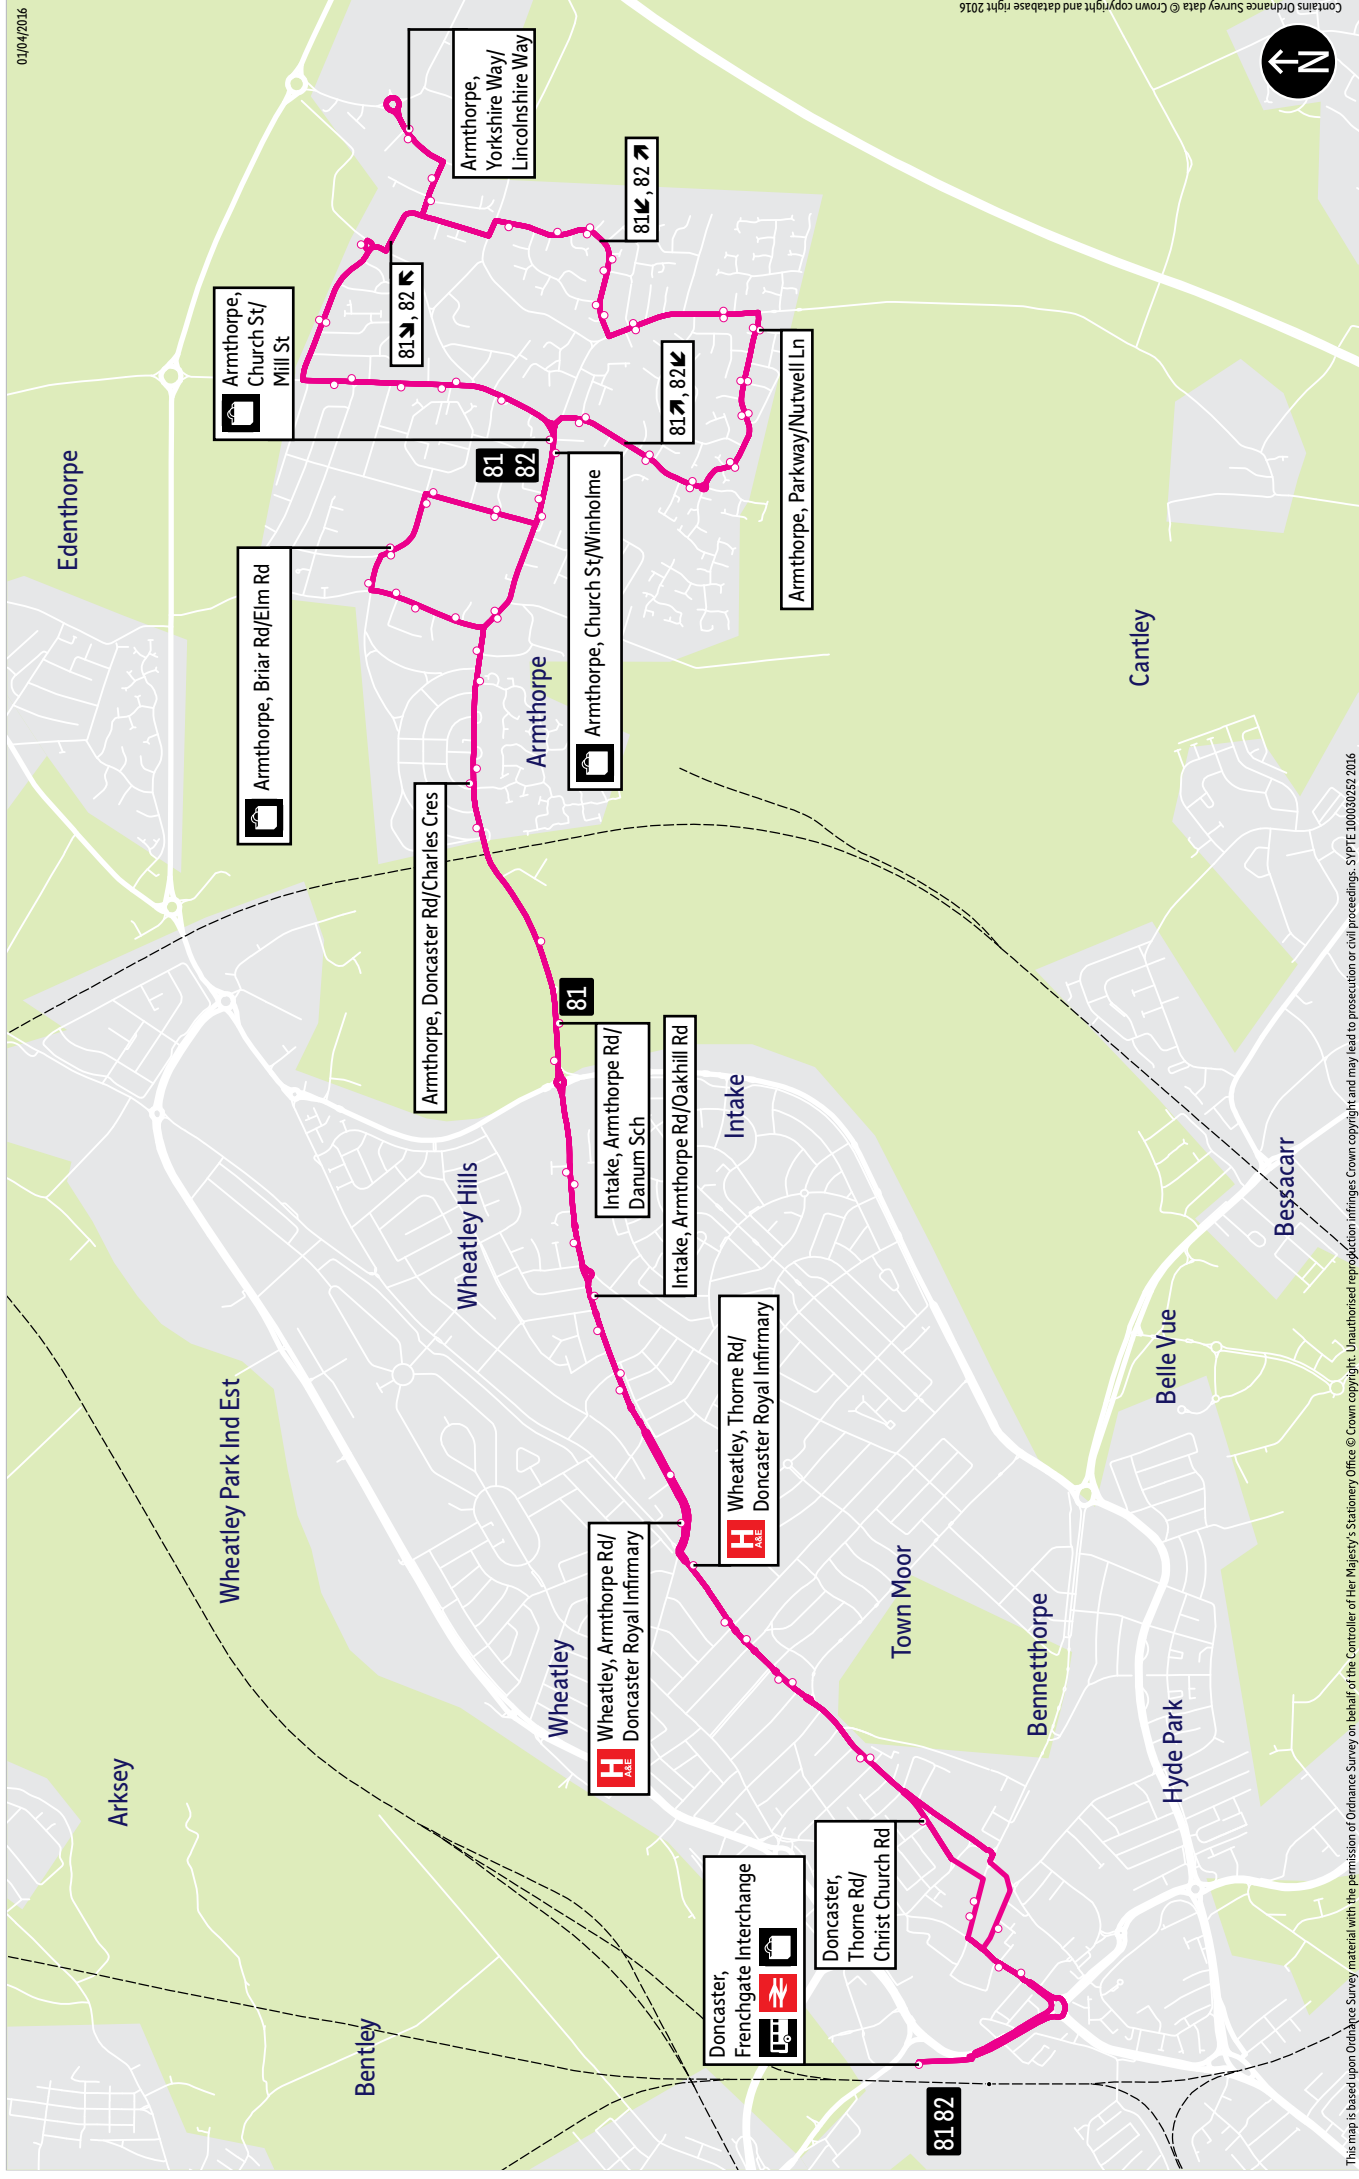

Bus route map for services 81 and 82

01/04/2016

Contains Ordnance Survey data © Crown copyright and database right 2016

This map is based upon Ordnance Survey material with the permission of Ordnance Survey on behalf of the Controller of Her Majesty's Stationery Office © Crown copyright. Unauthorised reproduction infringes Crown copyright and may lead to prosecution or civil proceedings. SVPE 100030252 2016

- = Terminus point
- = Shopping area
- = Bus route & stops
- = Rail line & station
- = Tram route & stop