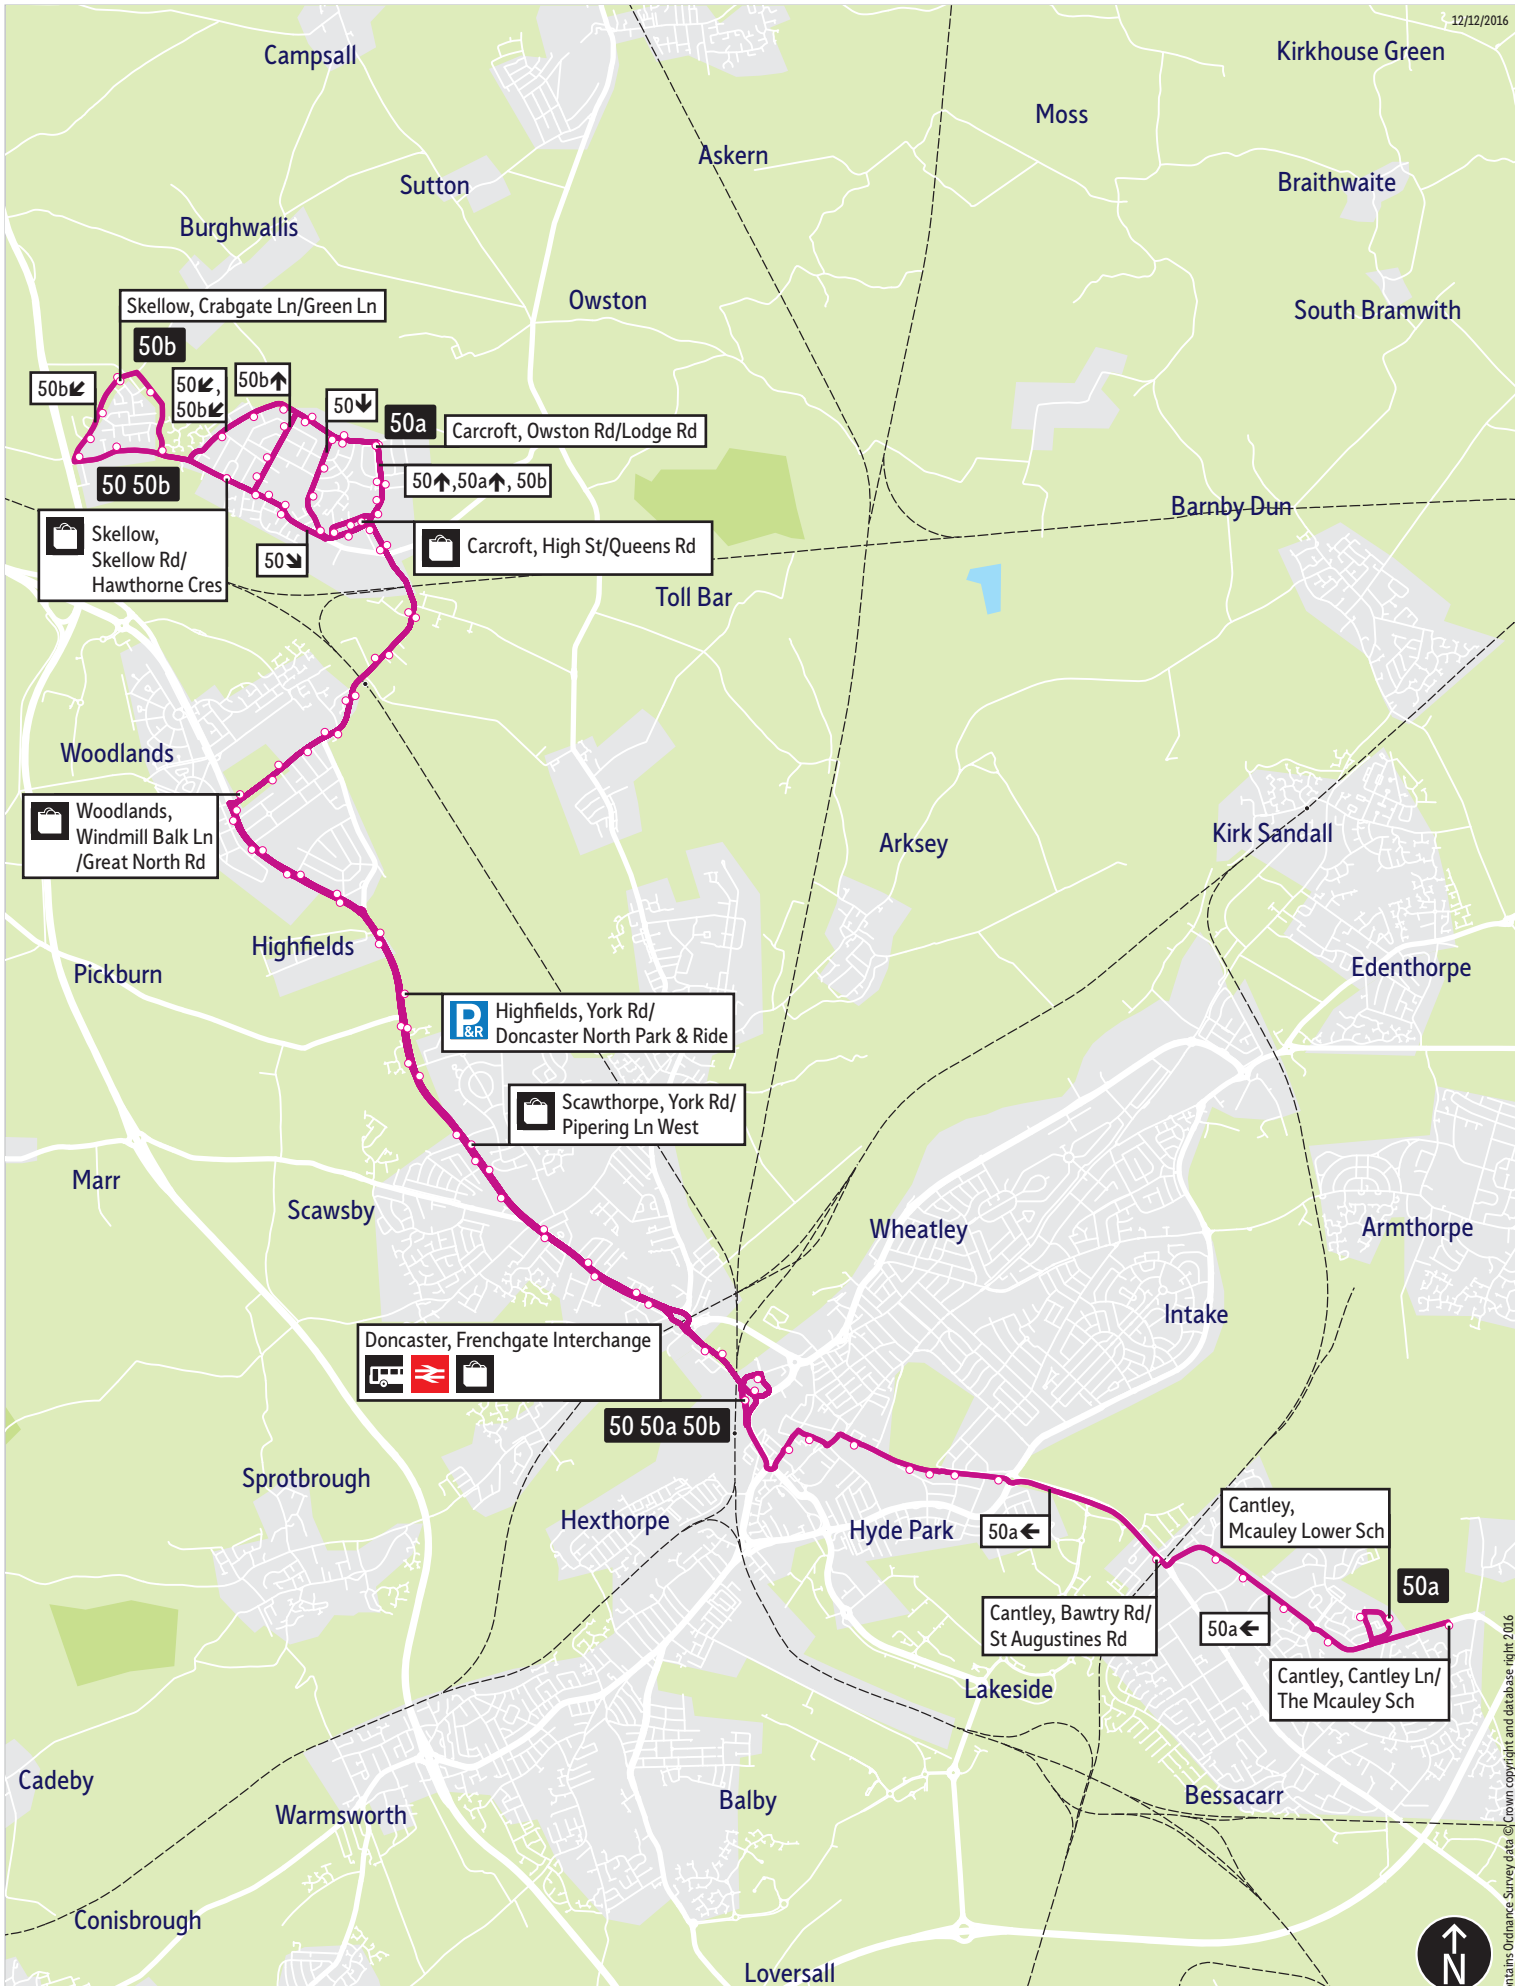

Bus route map for services 50, 50a and 50b

12/12/2016

This map is based upon Ordnance Survey material with the permission of Ordnance Survey on behalf of the Controller of Her Majesty's Stationery Office © Crown copyright. Unauthorised reproduction infringes Crown copyright and may lead to prosecution or civil proceedings. SYPT/100030252 2016

■ = Terminus point
🚏 = Public transport
🛒 = Shopping area
🚚 = Bus route & stops
🚊 = Rail line & station
🚋 = Tram route & stop