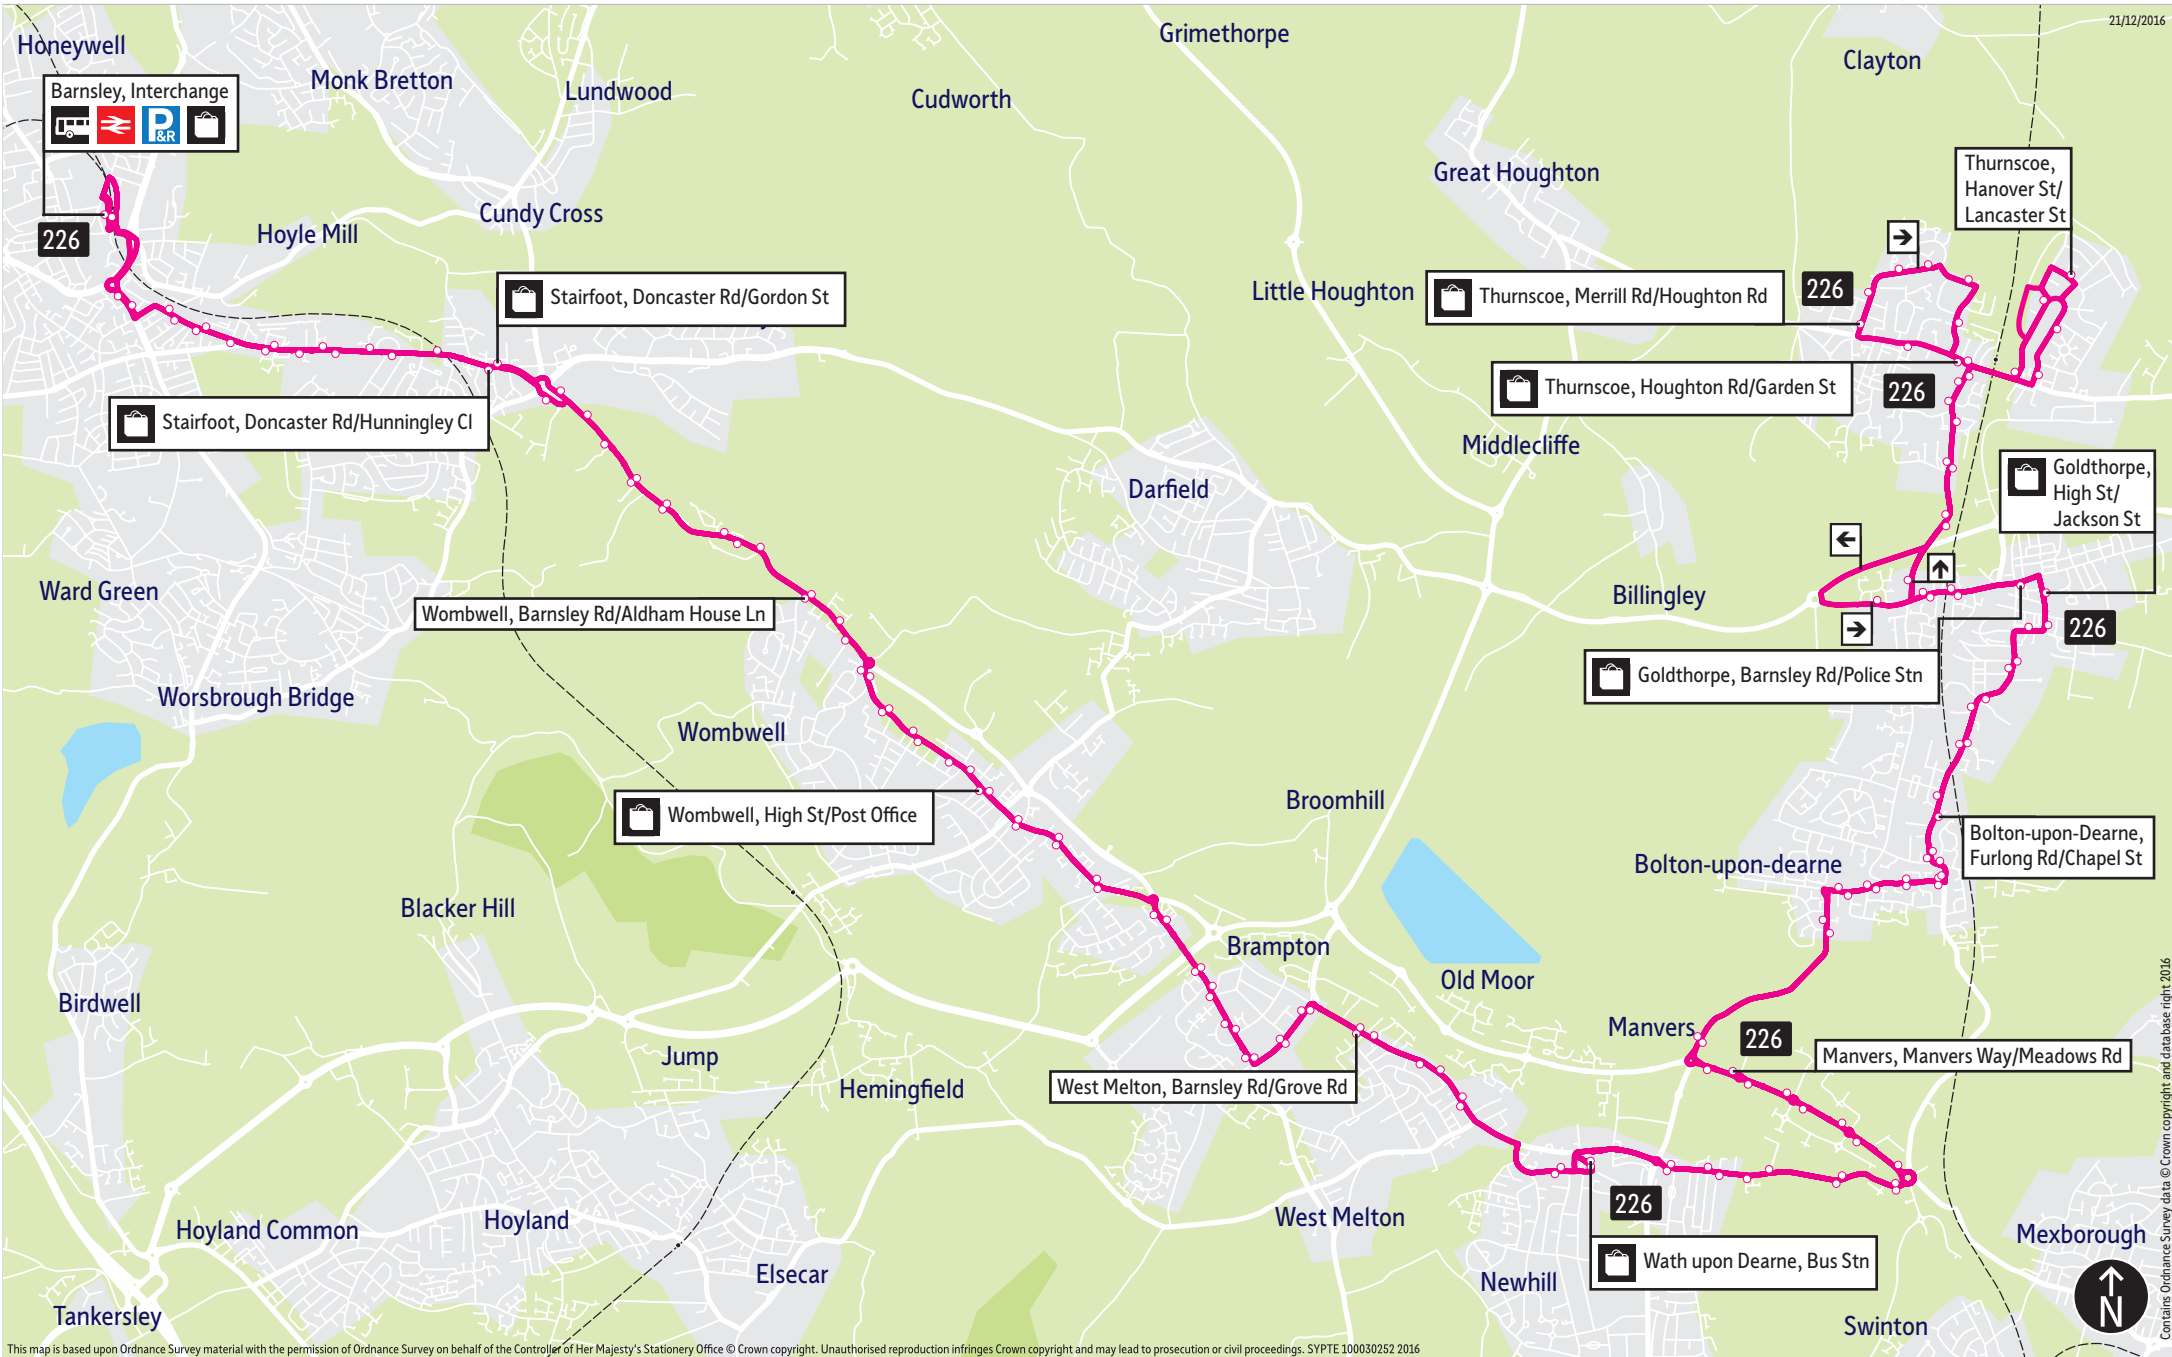

Bus route map for service 226

21/12/2016

This map is based upon Ordnance Survey material with the permission of Ordnance Survey on behalf of the Controller of Her Majesty's Stationery Office © Crown copyright. Unauthorised reproduction infringes Crown copyright and may lead to prosecution or civil proceedings. SYPTE.100030252 2016

= Terminus point
 = Public transport
 = Shopping area
 = Bus route & stops
 = Rail line & station
 = Tram route & stop

Contains Ordnance Survey data © Crown copyright and database right 2016