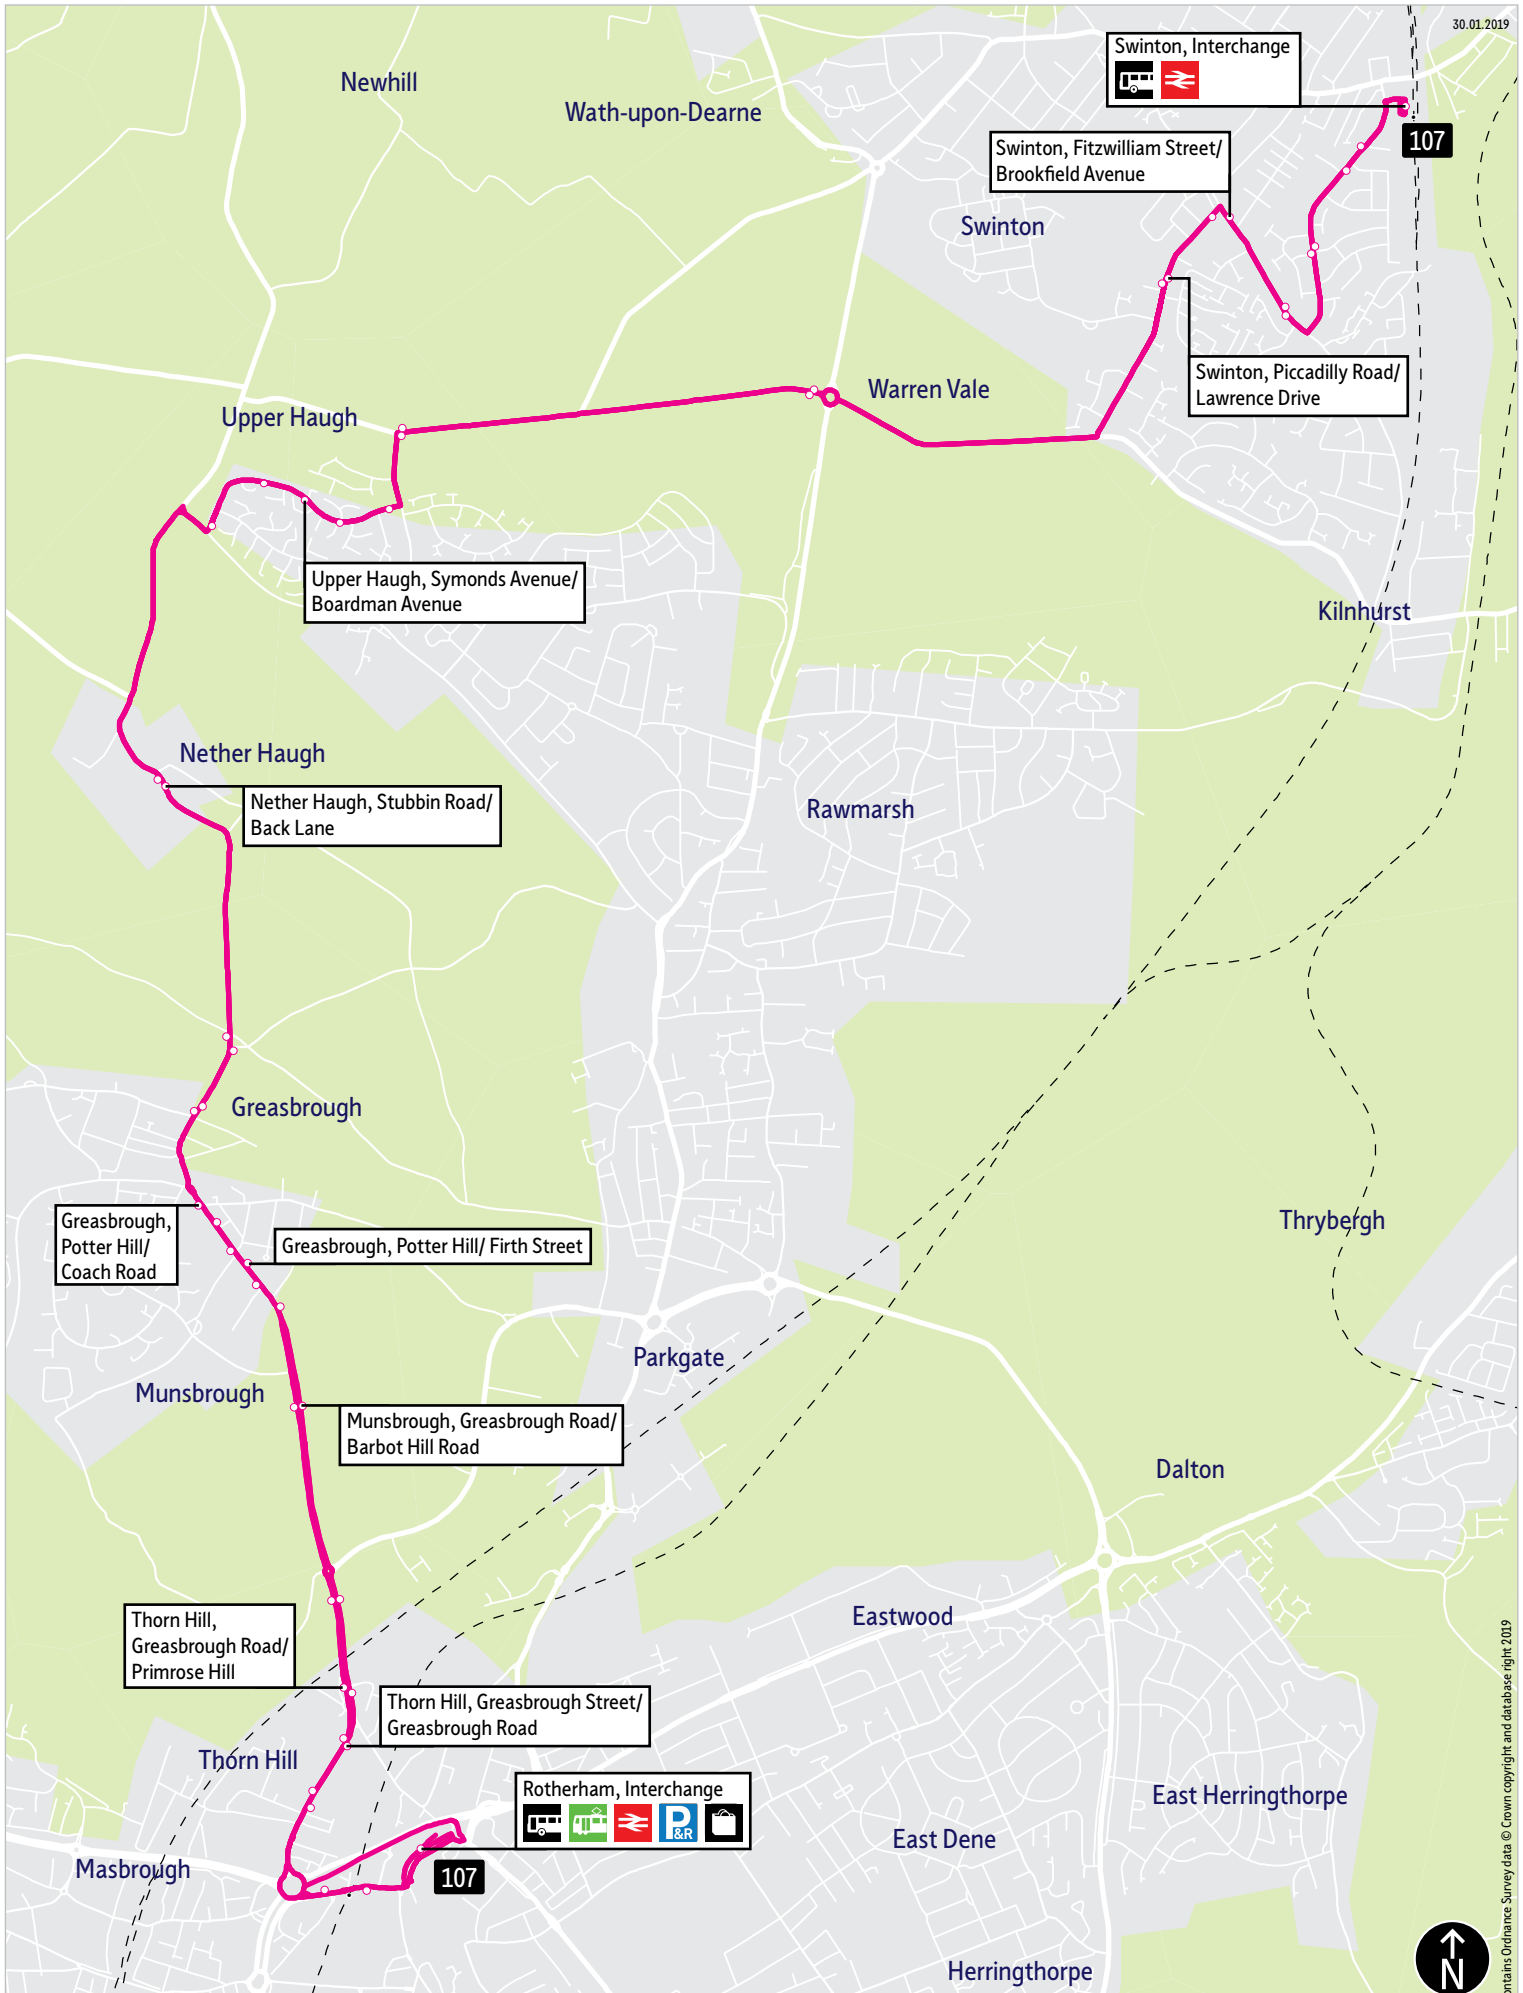

Bus route map for service 107

30.01.2019

This map is based upon Ordnance Survey material with the permission of Ordnance Survey on behalf of the Controller of Her Majesty's Stationery Office © Crown copyright. Unauthorised reproduction infringes Crown copyright and may lead to prosecution or civil proceedings. SYPTE 100030252 2019

- = Terminus point
- = Public transport
- = Shopping area
- = Bus route & stops
- = Rail line & station
- = Tram route & stop