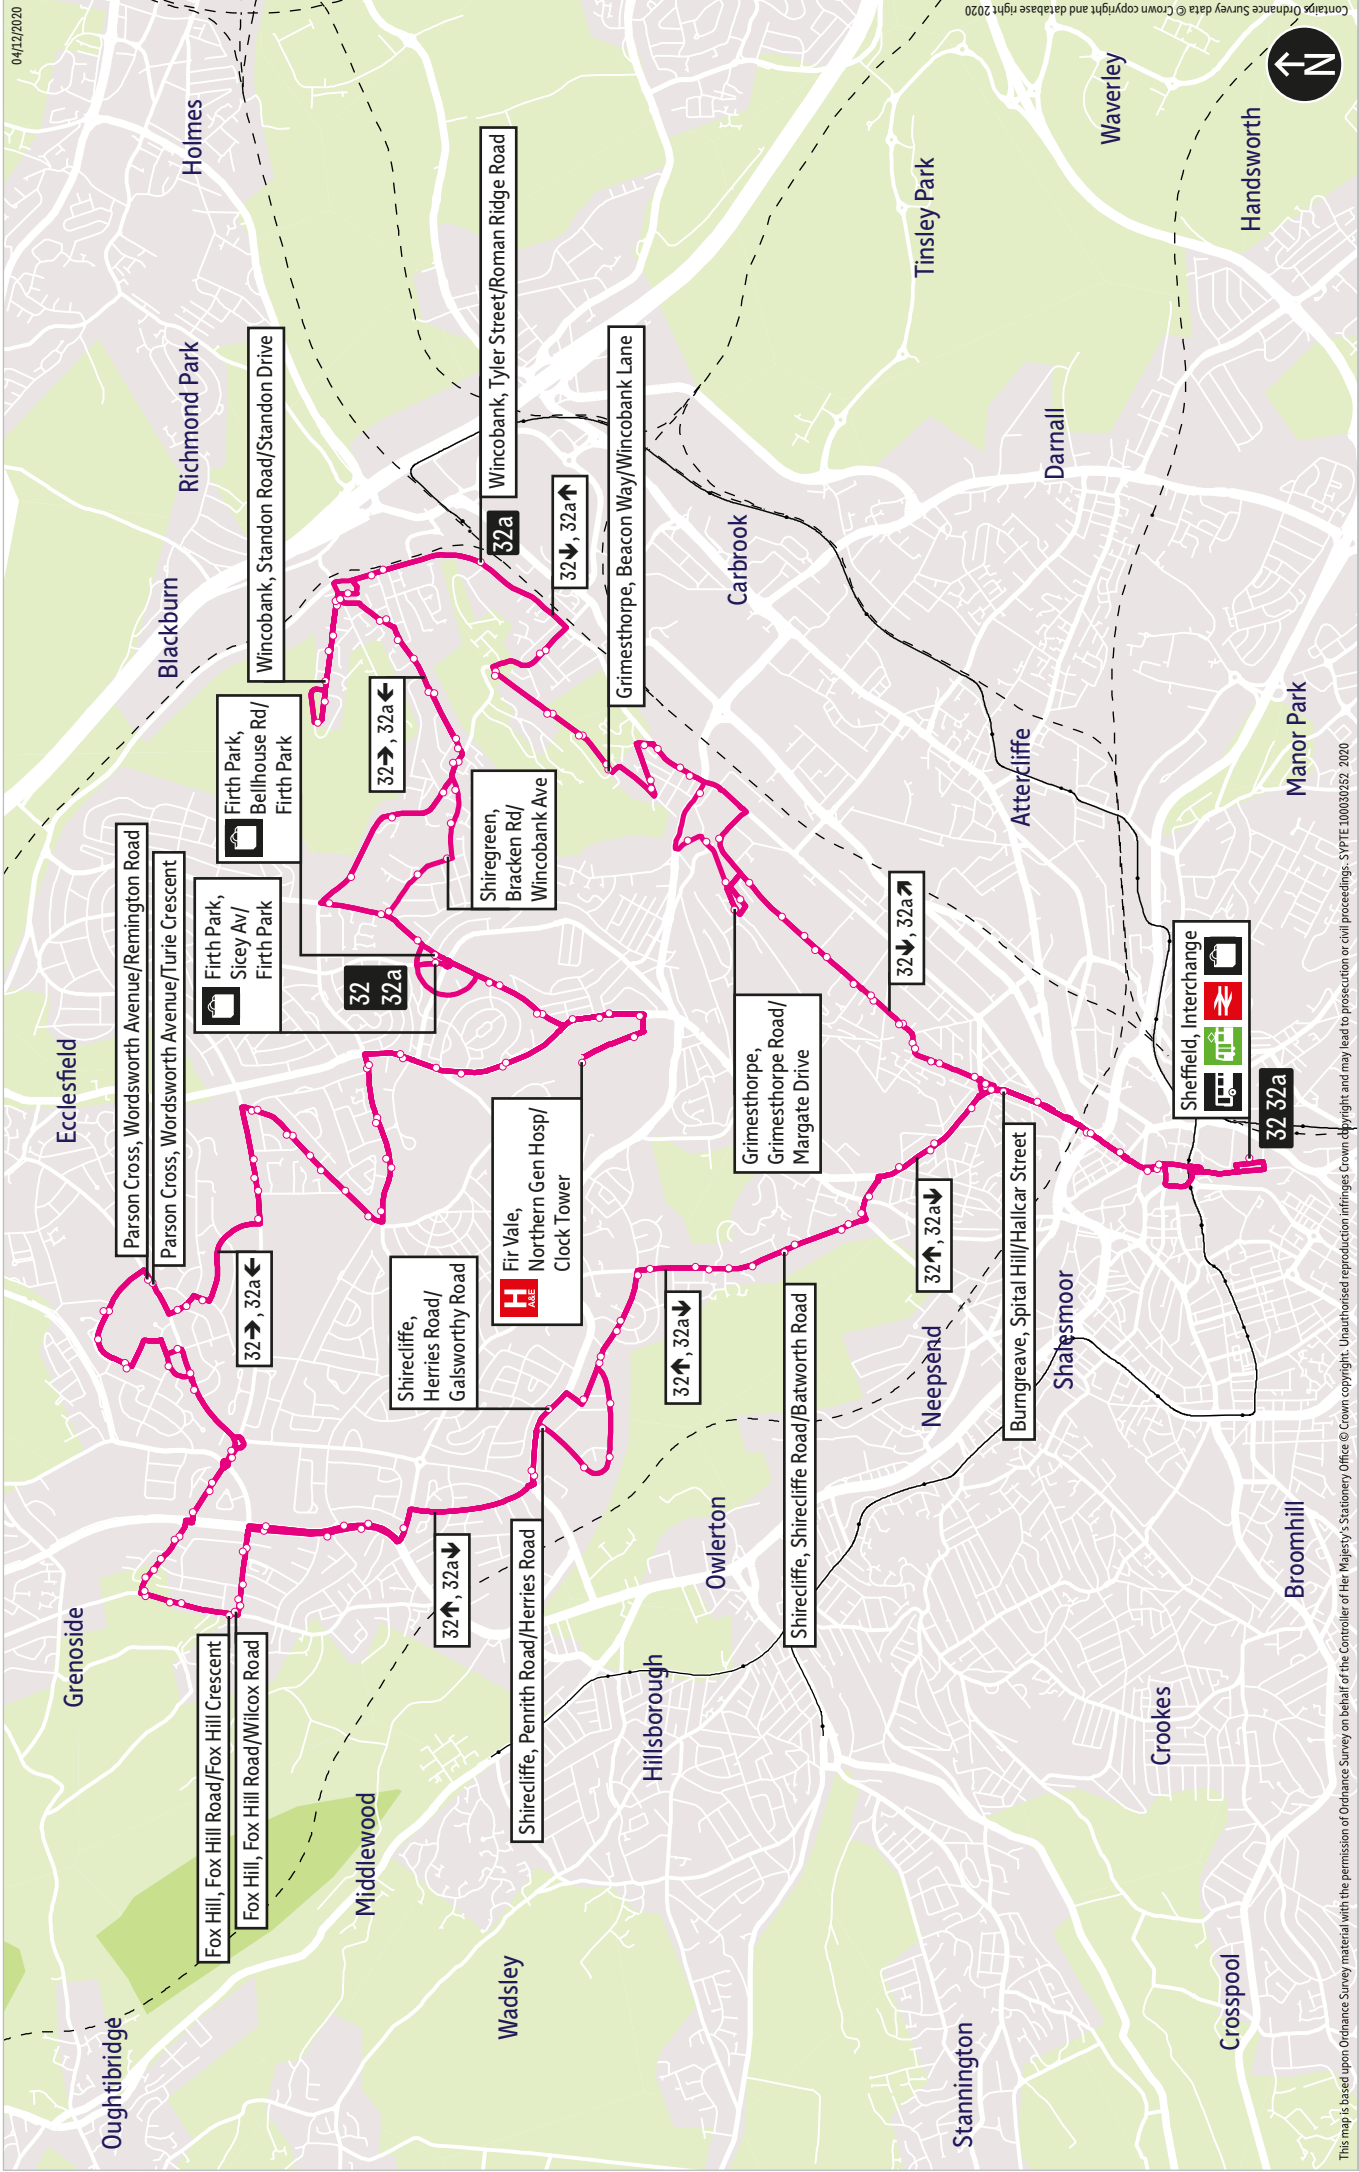

Bus service(s)

32 32a

Valid from: 31 August 2021

Areas served

Sheffield
Burngreave
Pitsmoor
Shirecliffe
Southey Green
Wadsley Bridge
Fox Hill
Parson Cross
Fir Vale
Firth Park

Places on the route

   Sheffield Interchange
  Sheffield Theatres & Museums
 Northern General Hospital

[@TSYalerts](https://twitter.com/TSYalerts)

[01709 51 51 51](tel:01709515151)

Bus route map for services 32 and 32a

Stopping points for service 32

Sheffield, Interchange ▶ Flat Street ▶ Waingate ▶ Wicker ▶ **Burngreave** ▶ Spital Hill ▶ Burngreave Road ▶ **Pitsmoor** ▶ Minna Road ▶ Cooks Wood Road ▶ **Shirecliffe** ▶ Shirecliffe Road ▶ Longley Avenue West ▶ Penrith Road ▶ **Southey Green** ▶ Herries Road ▶ **Wadsley Bridge** ▶ Halifax Road ▶ **Fox Hill** ▶ Halifax Road ▶ Wilcox Road ▶ Fox Hill Road ▶ Cowper Avenue ▶ **Parson Cross** ▶ Deerlands Avenue ▶ Wordsworth Avenue ▶ Margetson Crescent ▶ Remington Road ▶ Wordsworth Avenue ▶ Colley Road ▶ Deerlands Avenue ▶ Lindsay Avenue ▶ **Longley** ▶ Elm Lane ▶ **Sheffield Lane Top** ▶ Barnsley Road ▶ **Firth Park** ▶ Barnsley Road ▶ **Fir Vale** ▶ Barnsley Road Entrance ▶ Northern General Hospital ▶ Barnsley Road ▶ **Firth Park** ▶ Hucklow Road ▶ Bellhouse Road ▶ **Shiregreen** ▶ Primrose Avenue ▶ Bracken Road ▶ **Wincobank** ▶ Wincobank Avenue ▶ Newman Road ▶ Merton Lane ▶ Fife Street ▶ Standon Road ▶ Barrow Road ▶ Tyler Street ▶ Jenkin Road ▶ Jenkin Avenue ▶ **Grimesthorpe** ▶ Beacon Way ▶ Skelwith Road ▶ Holywell Road ▶ Upwell Street ▶ Upwell Lane ▶ Grimesthorpe Road ▶ Cyclops Street ▶ Grimesthorpe Road ▶ Petre Street ▶ **Burngreave** ▶ Earldom Street ▶ Ellesmere Road ▶ Spital Hill ▶ Wicker ▶ Waingate ▶ **Sheffield, Interchange**