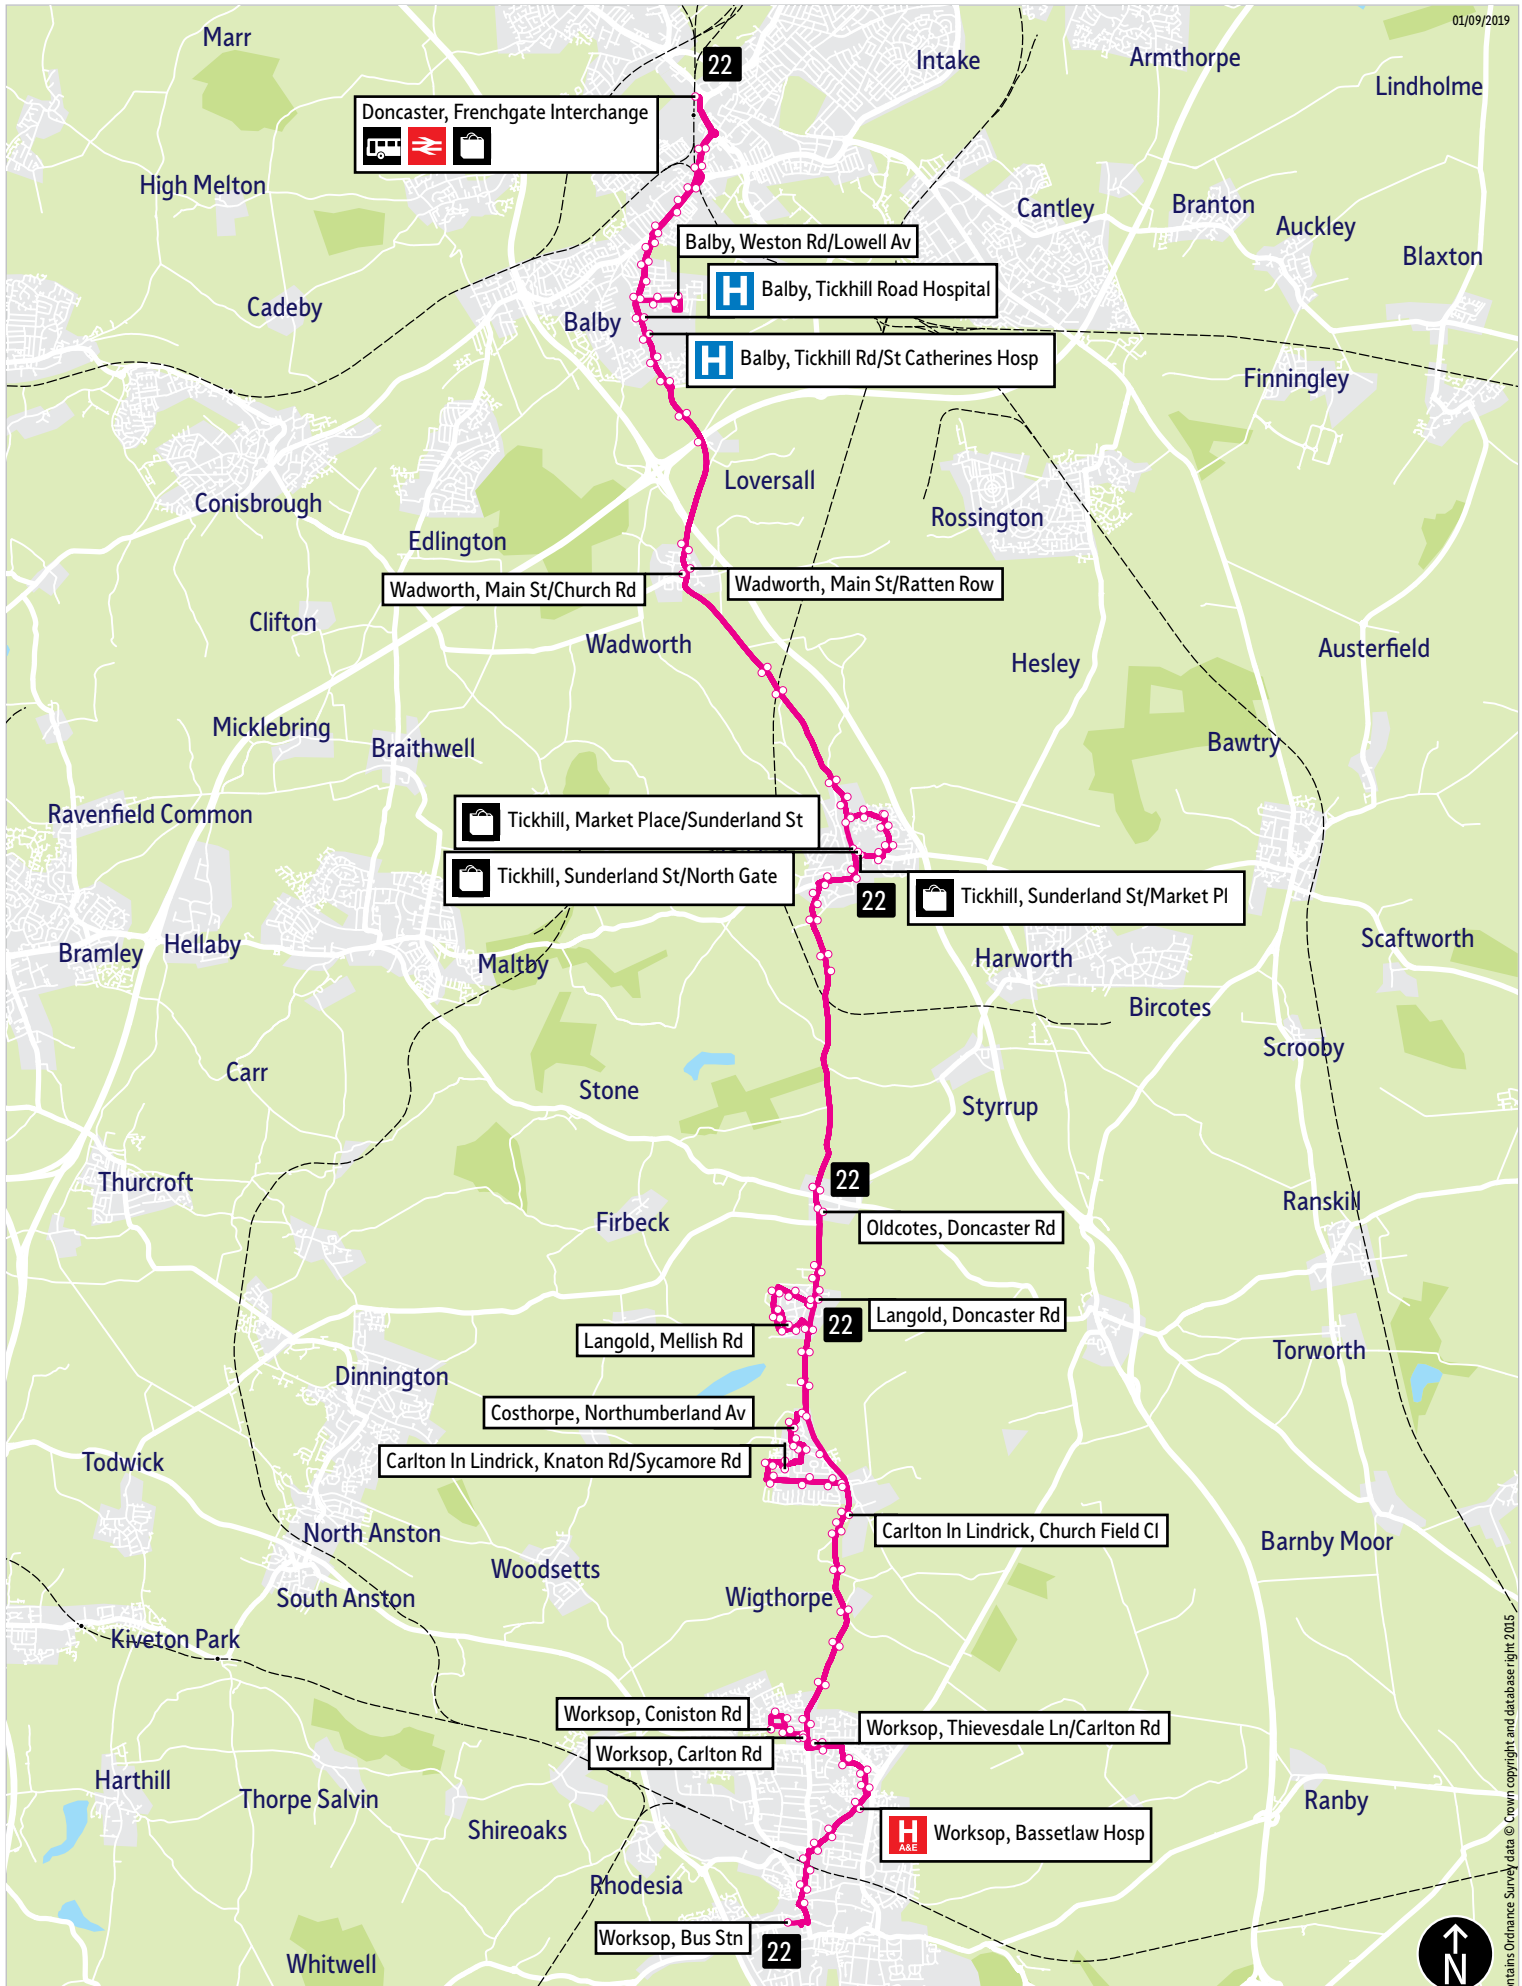

Bus route map for service 22

01/09/2019

This map is based upon Ordnance Survey material with the permission of Ordnance Survey on behalf of the Controller of Her Majesty's Stationery Office © Crown copyright. Unauthorised reproduction infringes Crown copyright and may lead to prosecution or civil proceedings. SYPTE 100030252 2015

= Terminus point = Public transport = Shopping area = Bus route & stops = Rail line & station = Tram route & stop