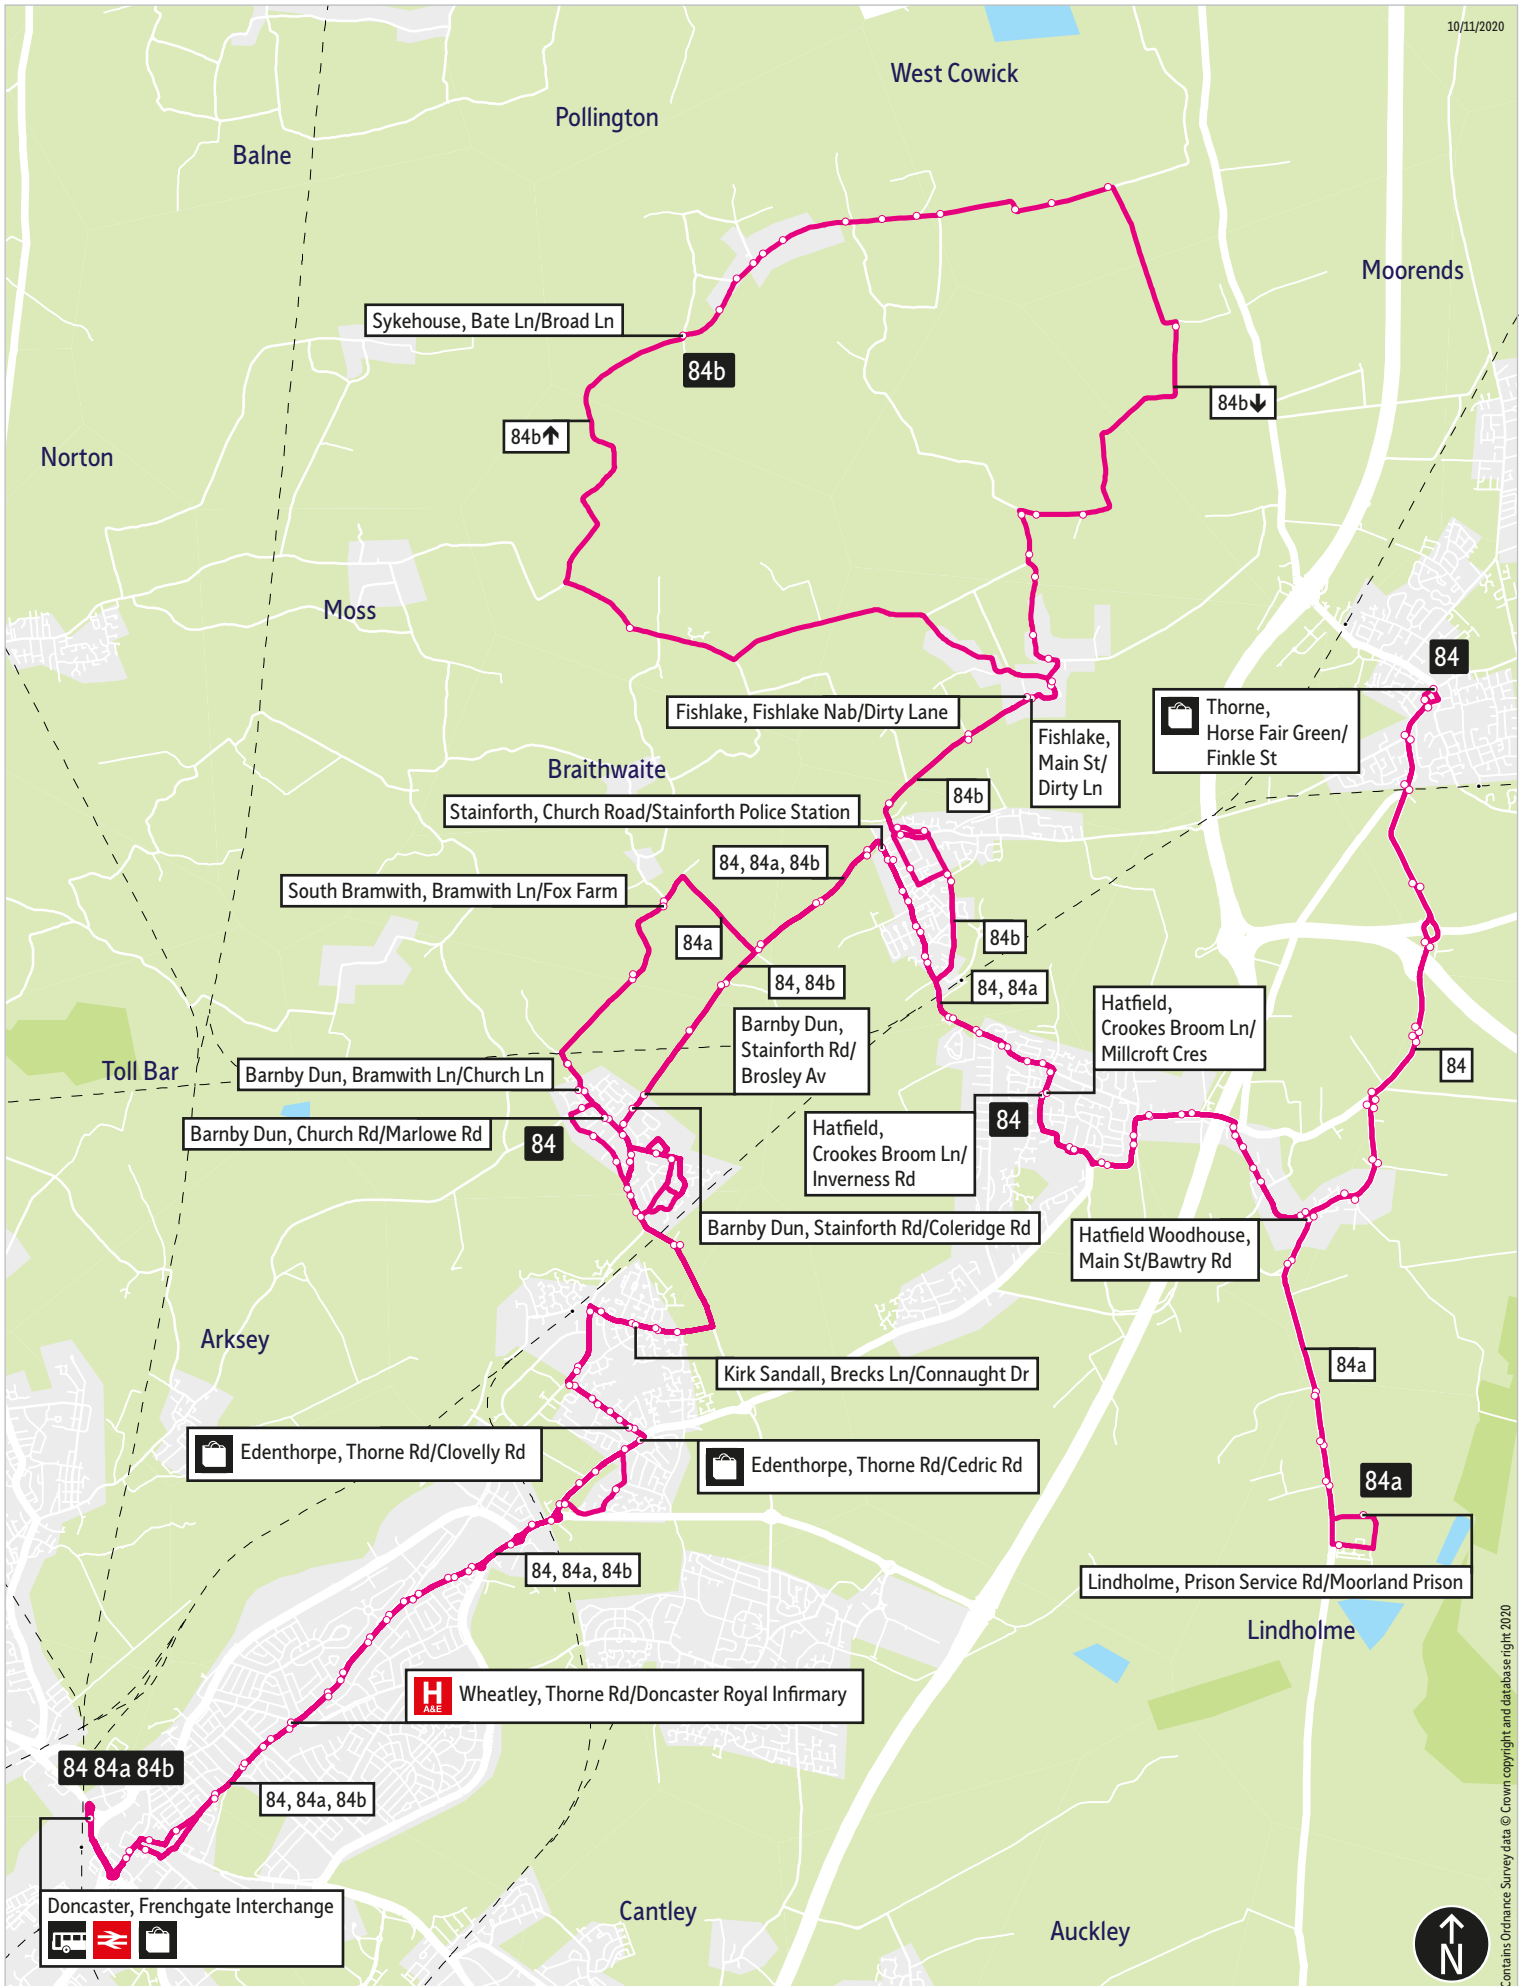

Bus route map for services 84, 84a and 84b

10/11/2020