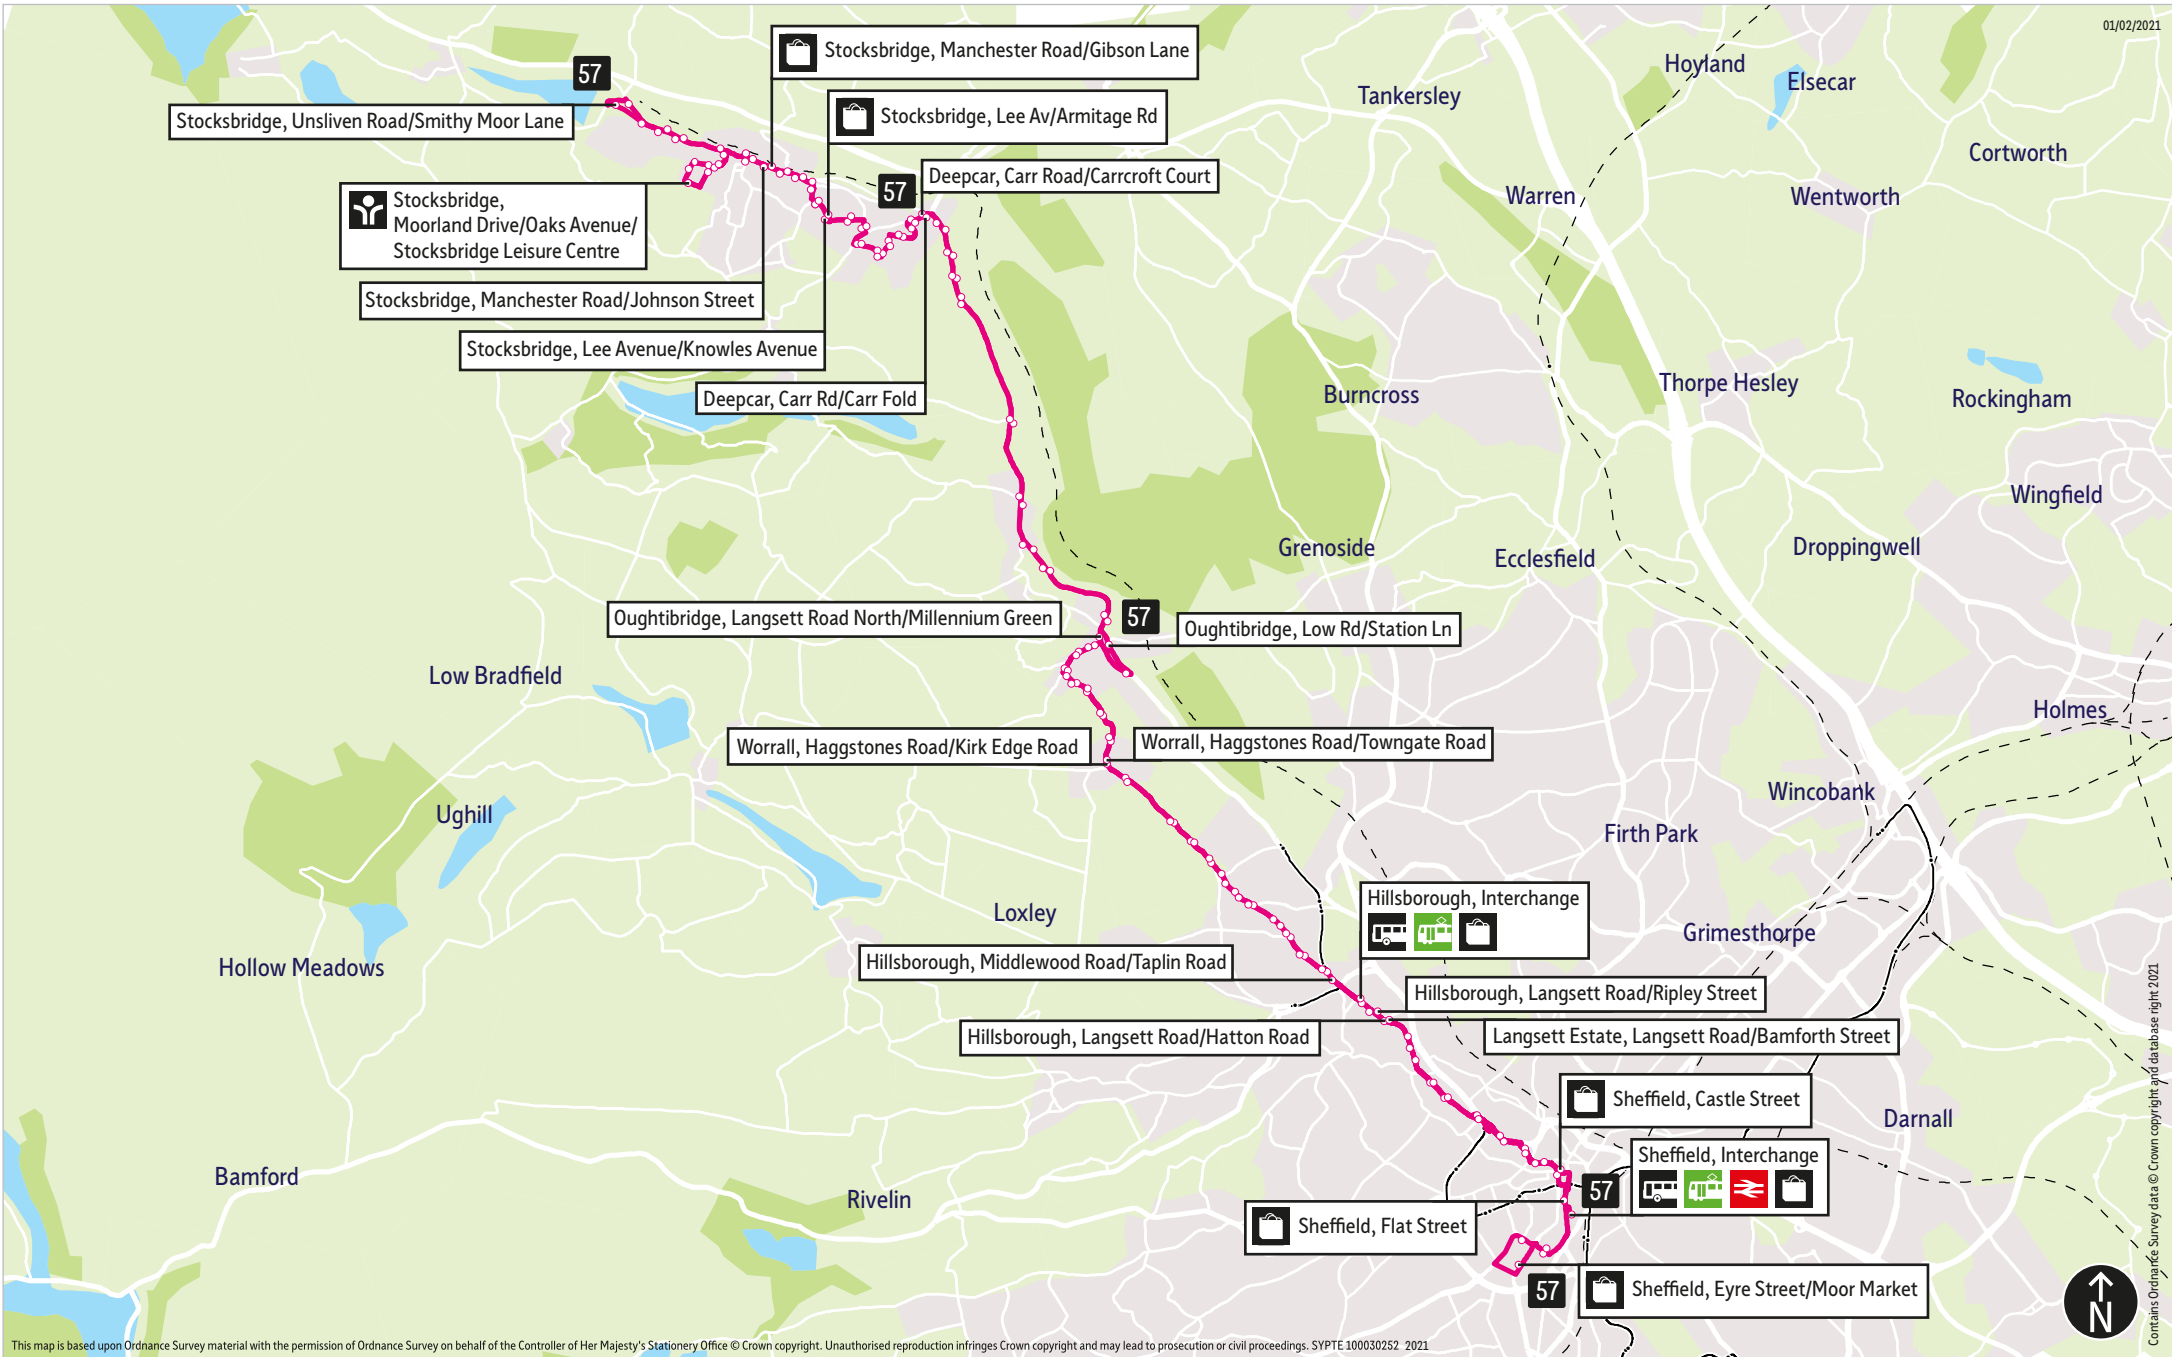

Bus route map for services 57

01/02/2021

- = Terminus point
- = Public transport
- = Shopping area
- = Bus route & stops
- = Rail line & station
- = Tram route & stop

Contains Ordnance Survey data © Crown copyright and database right 2021