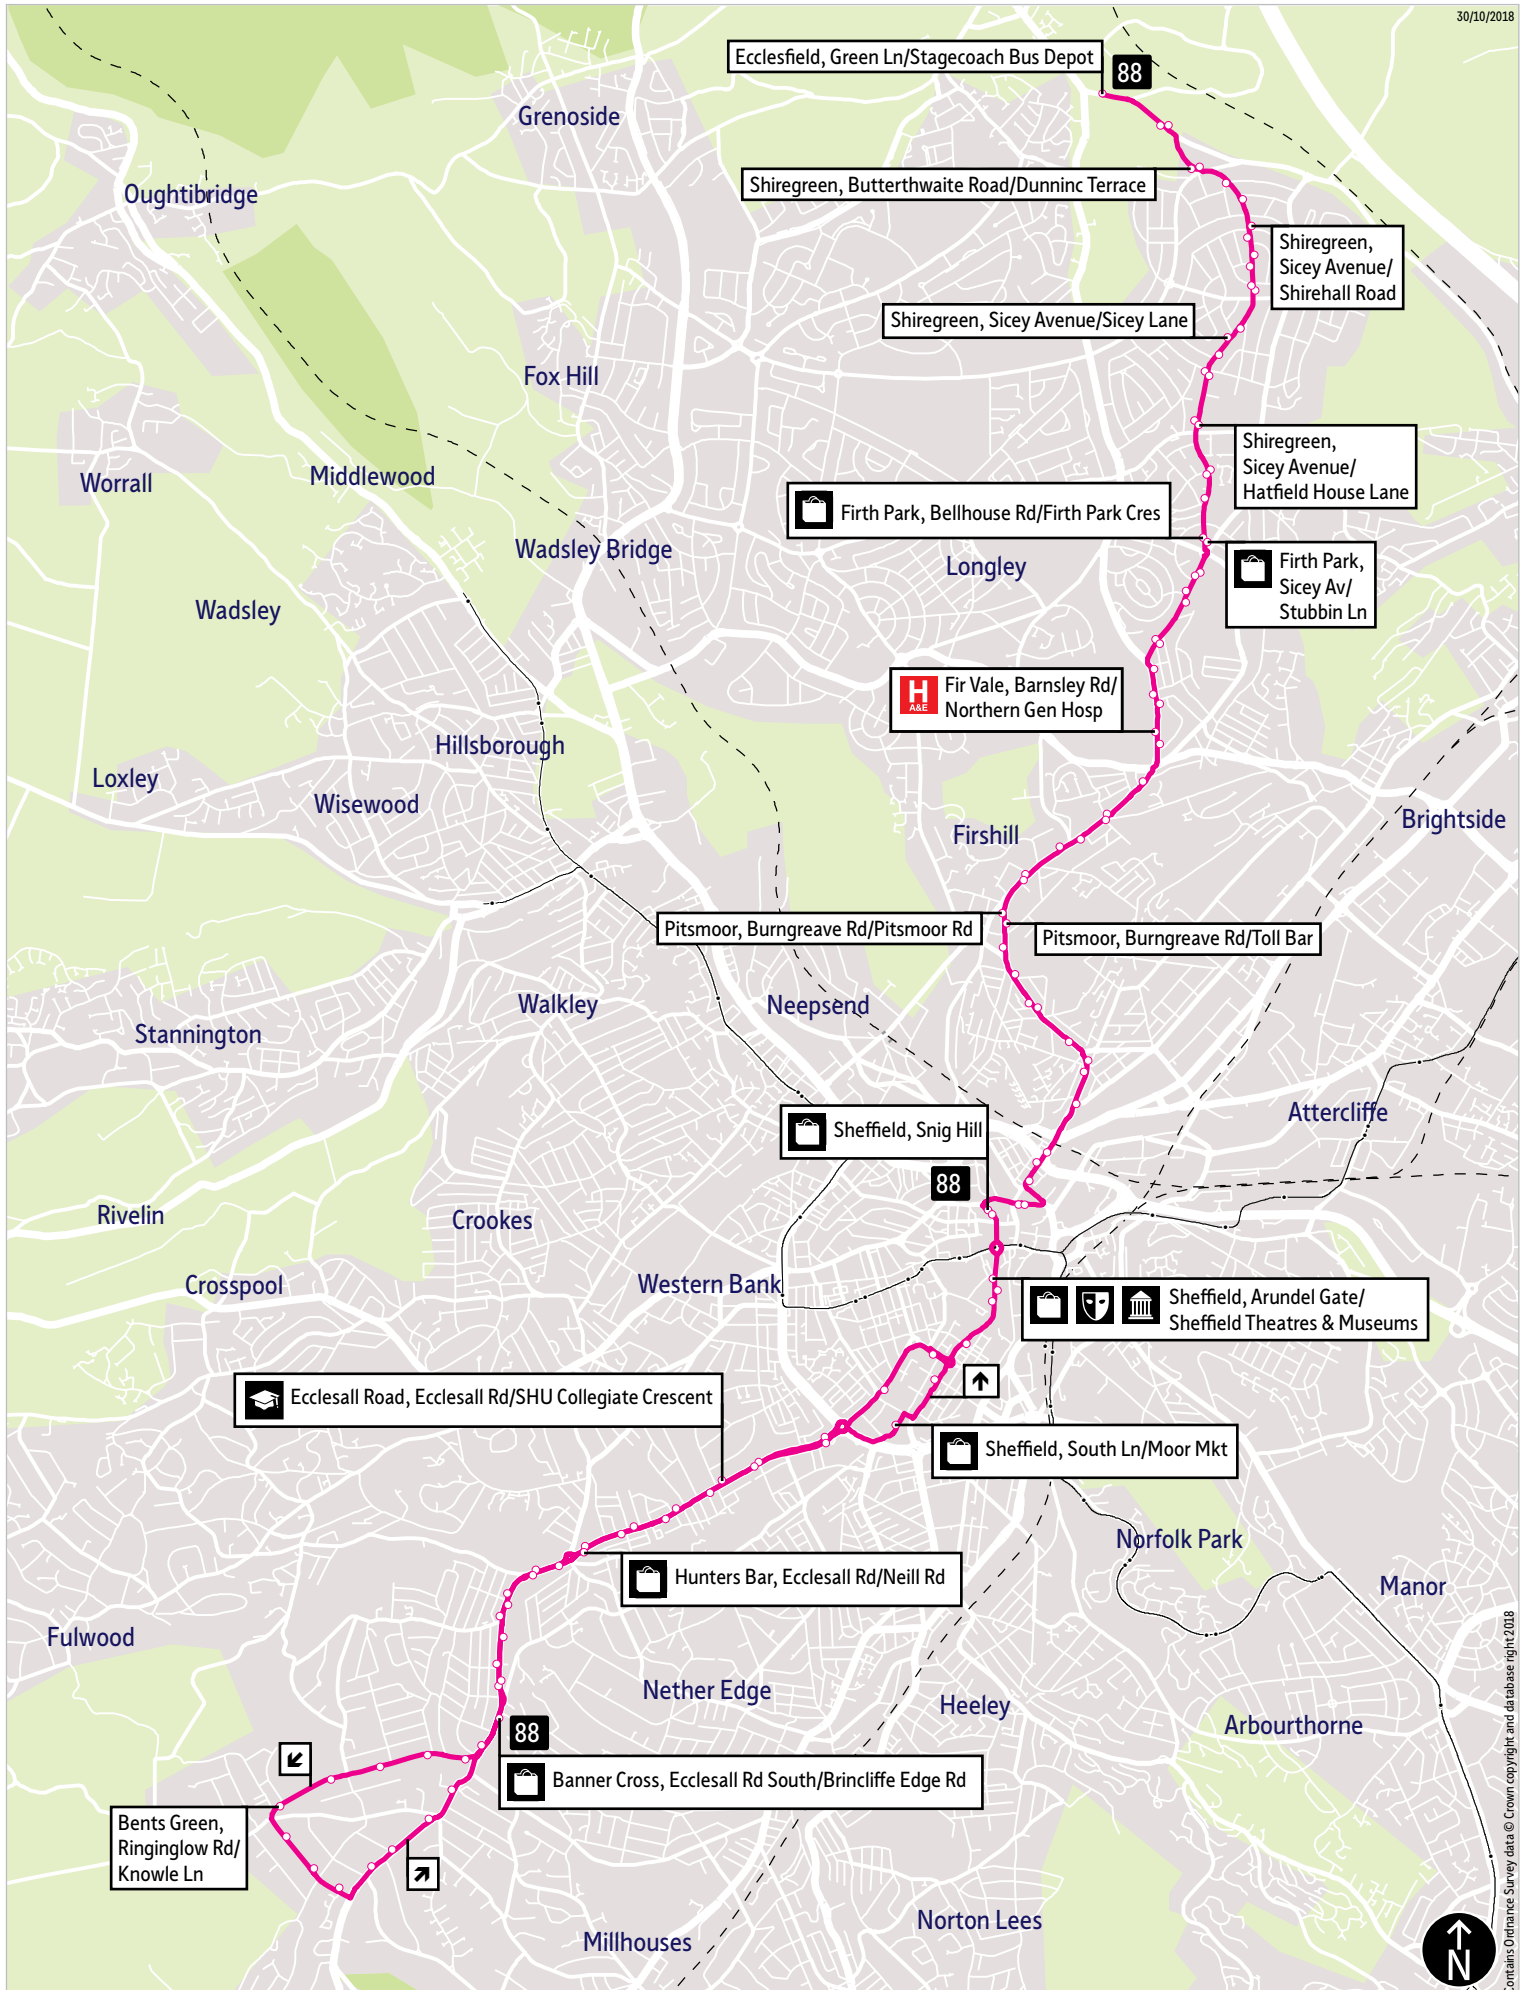

Bus route map for service 88

30/10/2018

■ = Terminus point
🚏 = Public transport
🛒 = Shopping area
🚗 = Bus route & stops
--- = Rail line & station
— = Tram route & stop

Contains Ordnance Survey data © Crown copyright and database right 2018