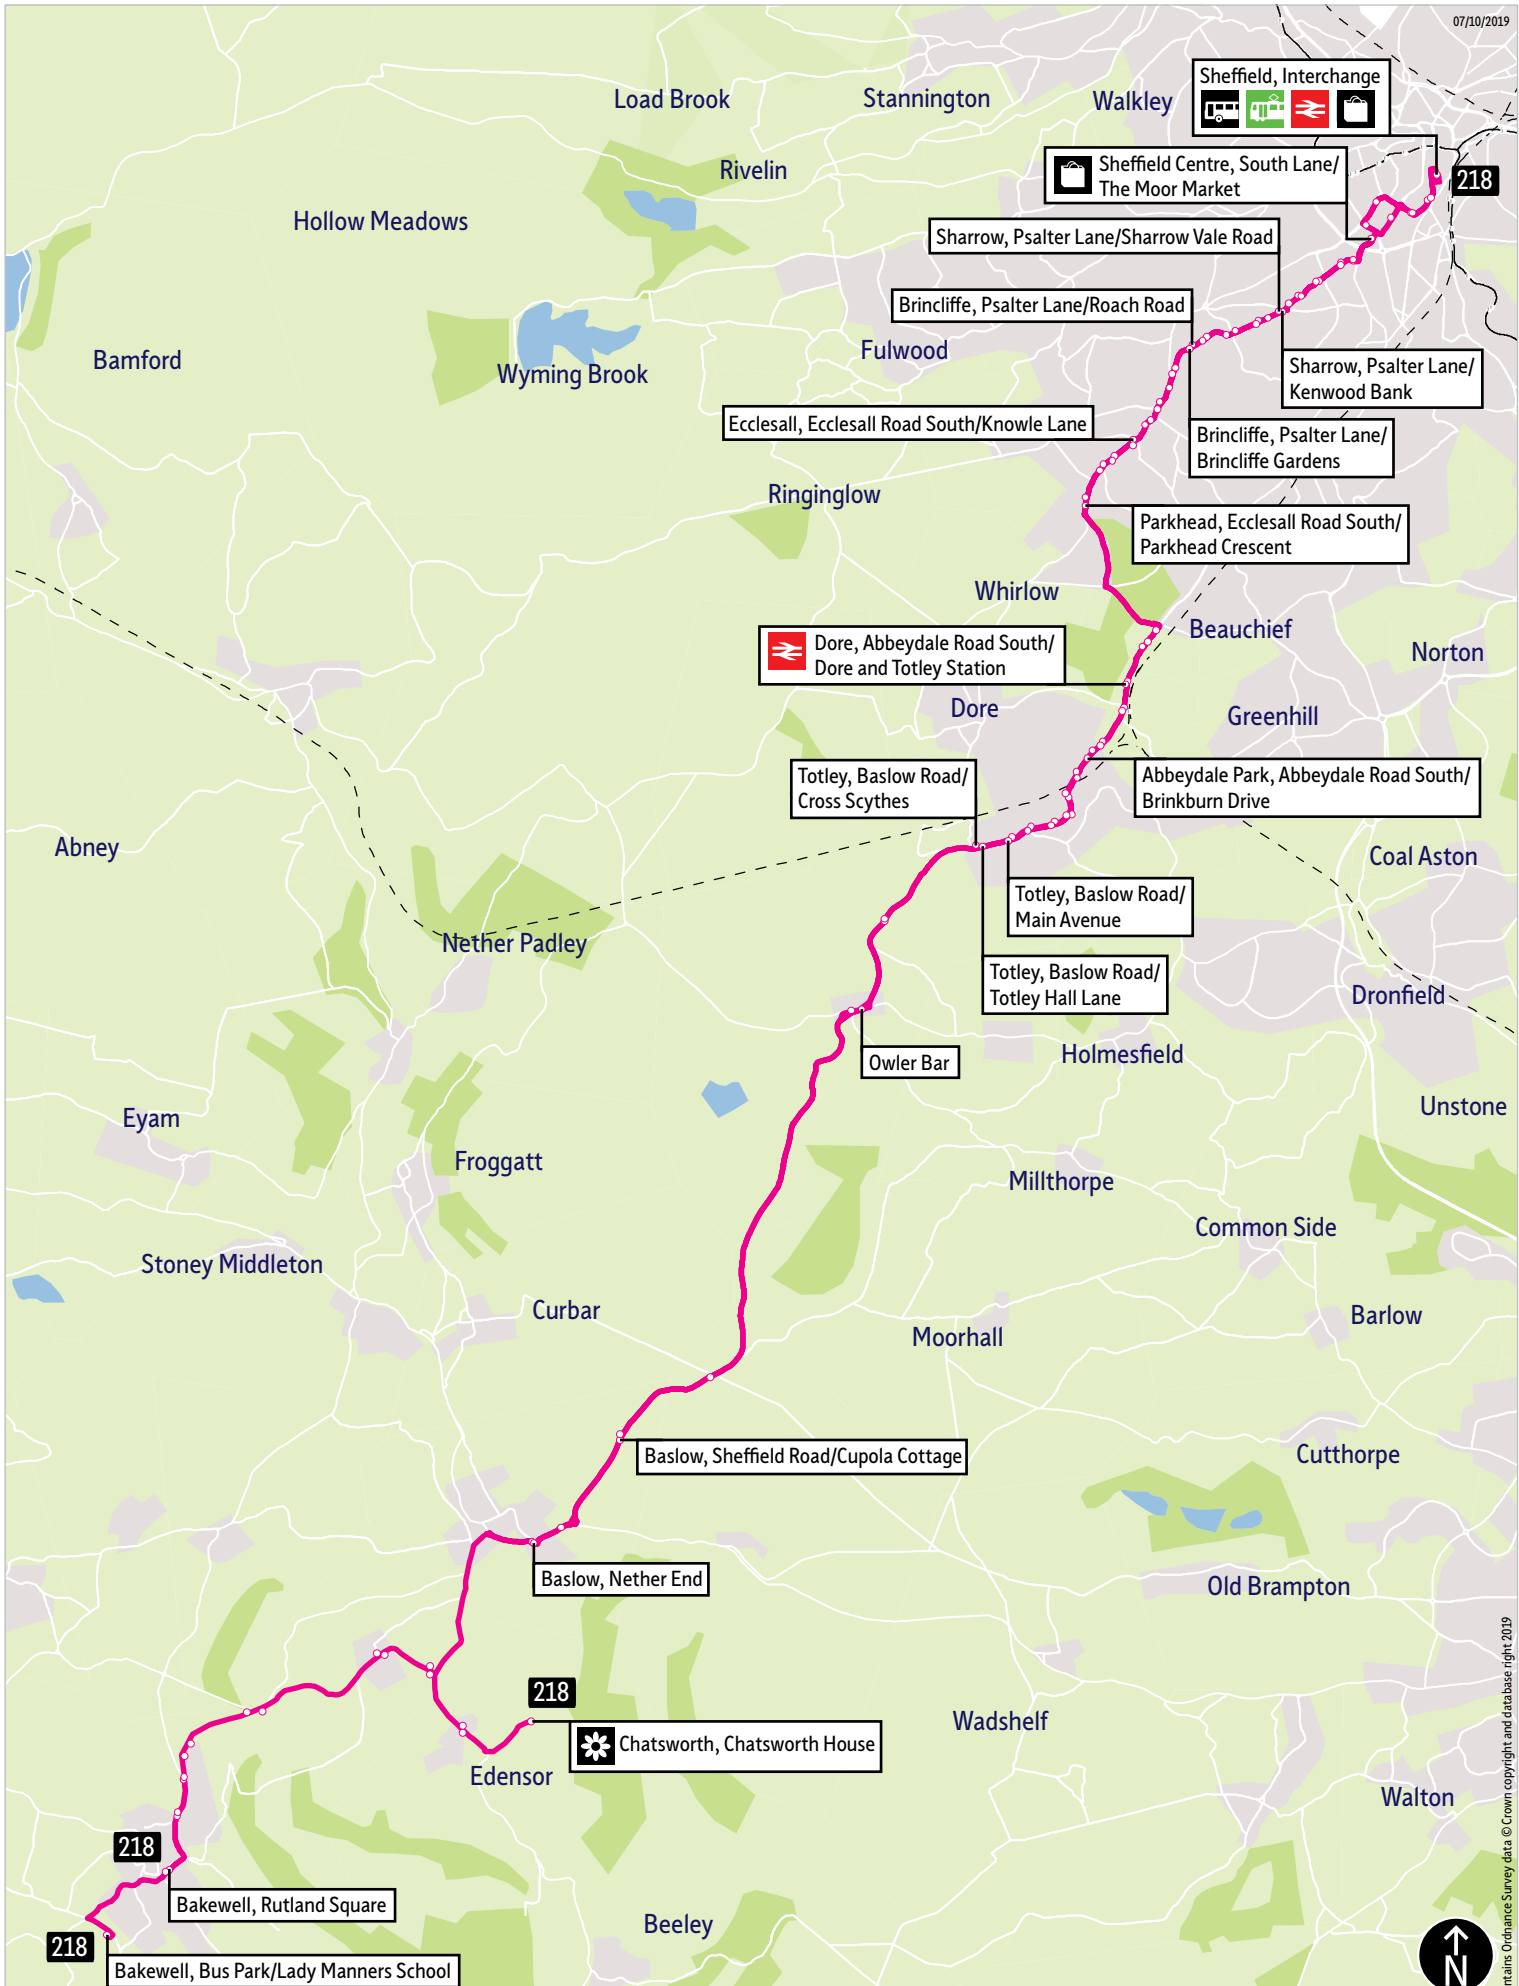

Bus service(s)

218

Valid from: 30 October 2022

Areas served

Sheffield
Ecclesall
Totley
Baslow
Bakewell

Places on the route

-    Sheffield Interchange
-  The Moor Market
-  Chatsworth House
-  Chatsworth Park

Bus route map for services 218

07/10/2019

This map is based upon Ordnance Survey material with the permission of Ordnance Survey on behalf of the Controller of Her Majesty's Stationery Office © Crown copyright. Unauthorised reproduction infringes Crown copyright and may lead to prosecution or civil proceedings. SYPT 100030252 2019

- = Terminus point
- = Public transport
- = Shopping area
- = Bus route & stops
- = Rail line & station
- = Tram route & stop

Contains Ordnance Survey data © Crown copyright and database right 2019

Stopping points for service 218

Bakewell, Rutland Square ▶ Baslow Road ▶ **Baslow** ▶ Bakewell Road ▶ Nether End ▶ A619 ▶ Sheffield Road ▶ **Owler Bar** ▶ Owler Bar ▶ **Totley** ▶ Baslow Road ▶ **Totley Brook** ▶ Abbeydale Road South ▶ **Abbeydale Park** ▶ **Dore** ▶ **Abbeydale Park** ▶ **Abbeydale** ▶ **Parkhead** ▶ Ecclesall Road South ▶ **Ecclesall** ▶ **Banner Cross** ▶ Psalter Lane ▶ **Brincliffe** ▶ **Sharrow Vale** ▶ **Sharrow** ▶ Cemetery Road ▶ Boston Street ▶ South Lane ▶ Eyre Street ▶ Furnival Street ▶ Paternoster Row ▶ **Sheffield, Interchange**