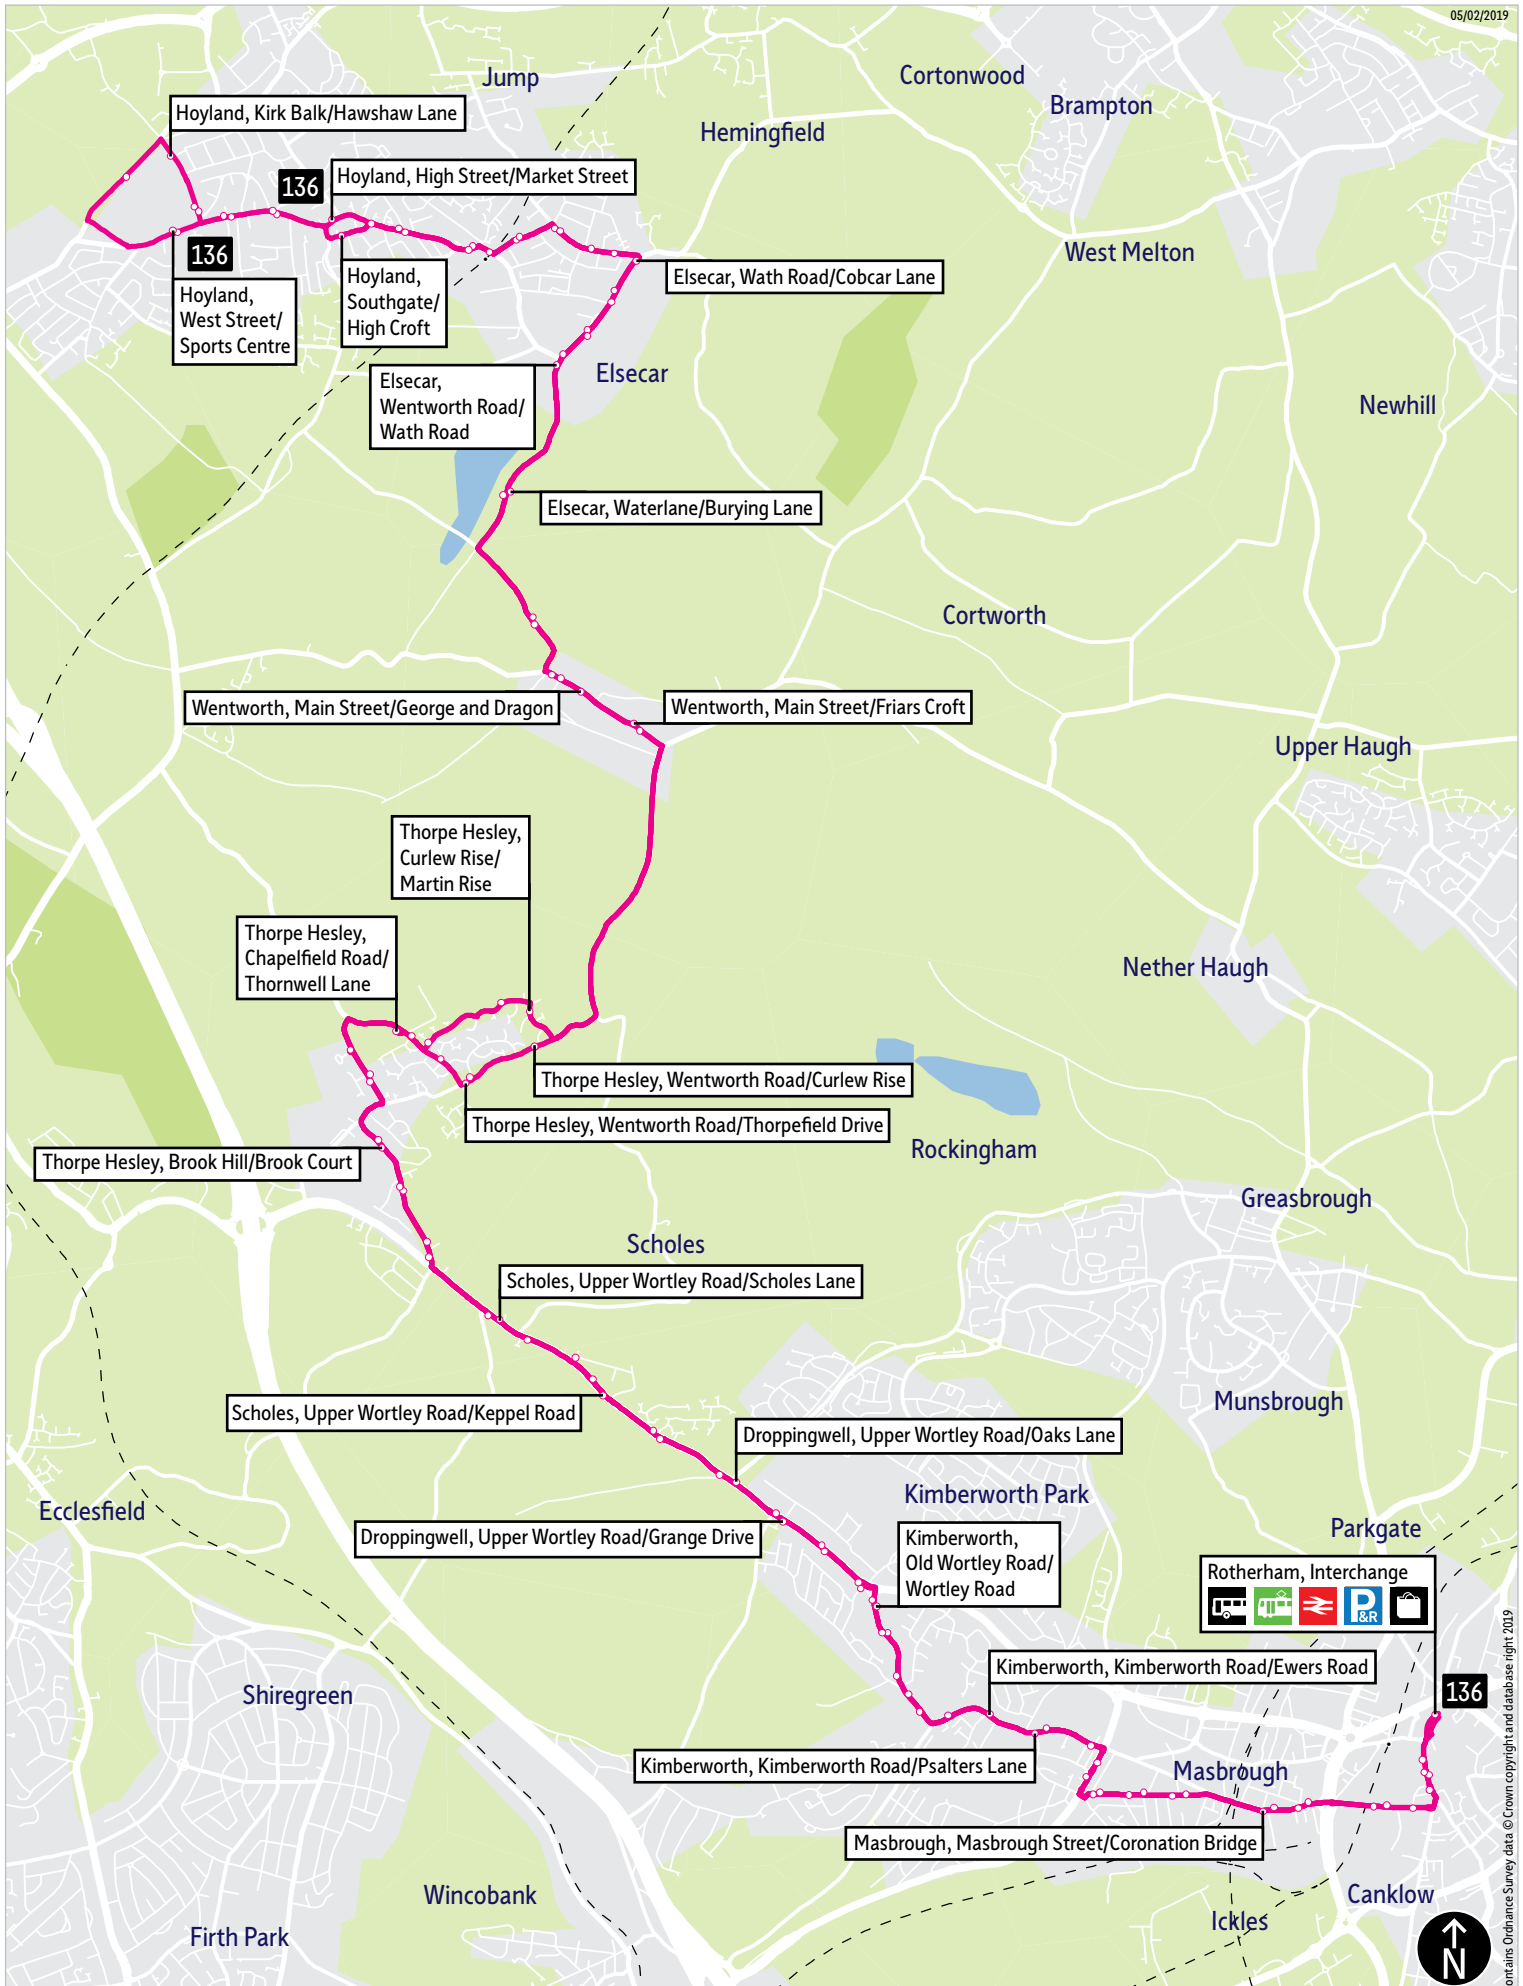

Bus route map for services 136

05/02/2019

This map is based upon Ordnance Survey material with the permission of Ordnance Survey on behalf of the Controller of Her Majesty's Stationery Office © Crown copyright. Unauthorised reproduction infringes Crown copyright and may lead to prosecution or civil proceedings. SYPTE 100030252 2019

- = Terminus point
- = Public transport
- = Shopping area
- = Bus route & stops
- = Rail line & station
- = Tram route & stop