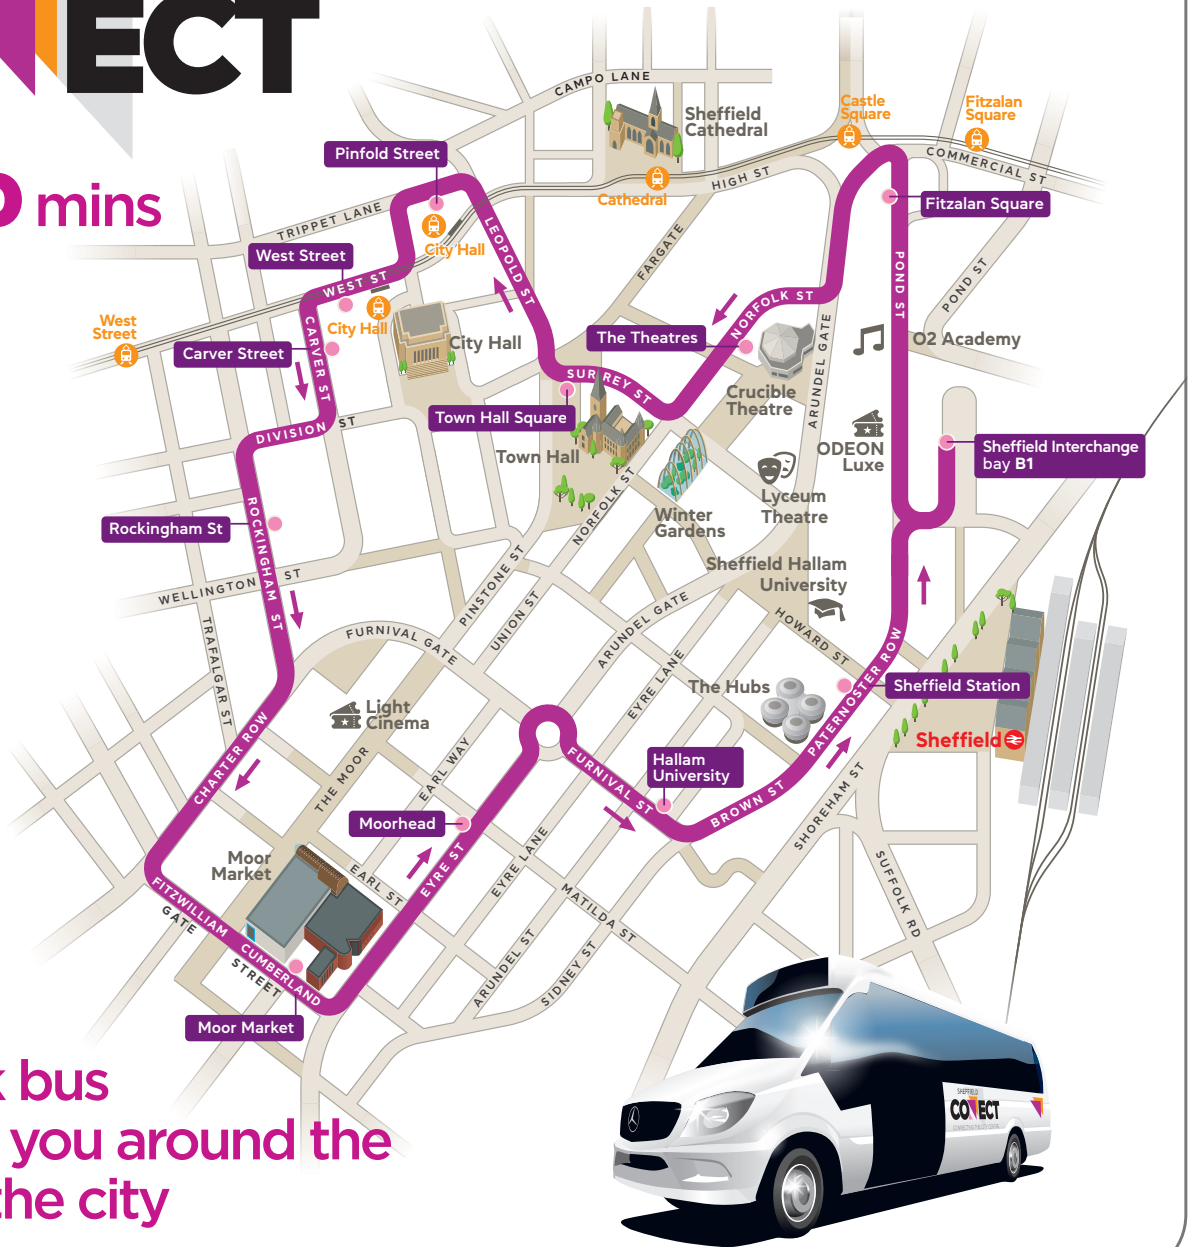

SHEFFIELD CONNECT

up to
every **10** mins

the quick bus
that gets you around the
heart of the city