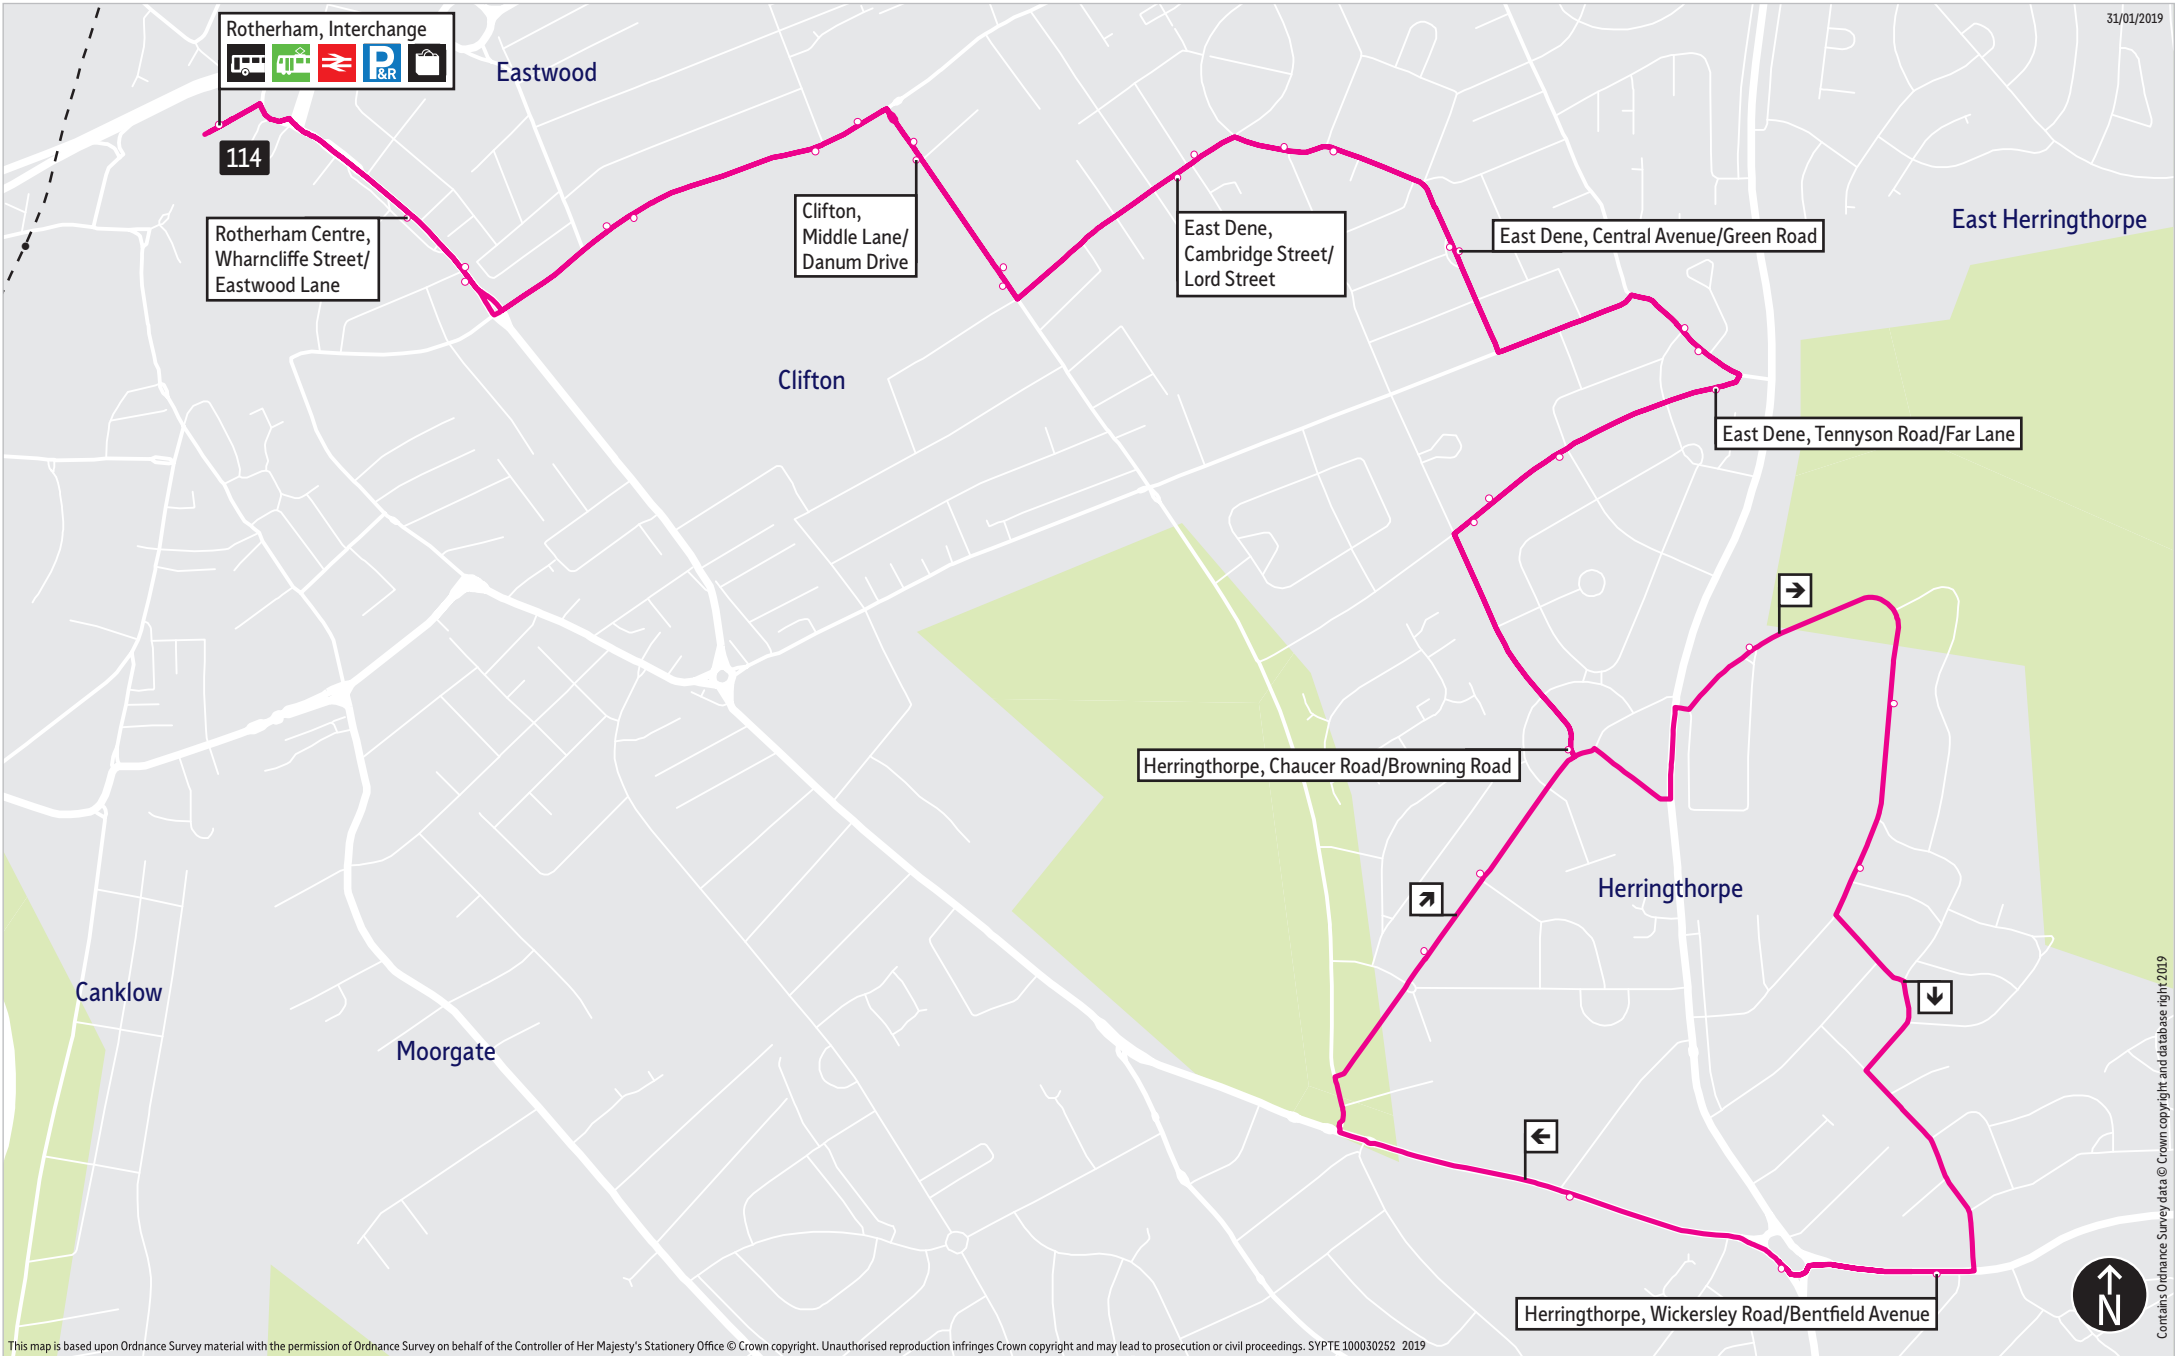

Bus route map for service 114

31/01/2019

Contains Ordnance Survey data © Crown copyright and database right 2019

- = Terminus point
- = Public transport
- = Shopping area
- = Bus route & stops
- = Rail line & station
- = Tram route & stop