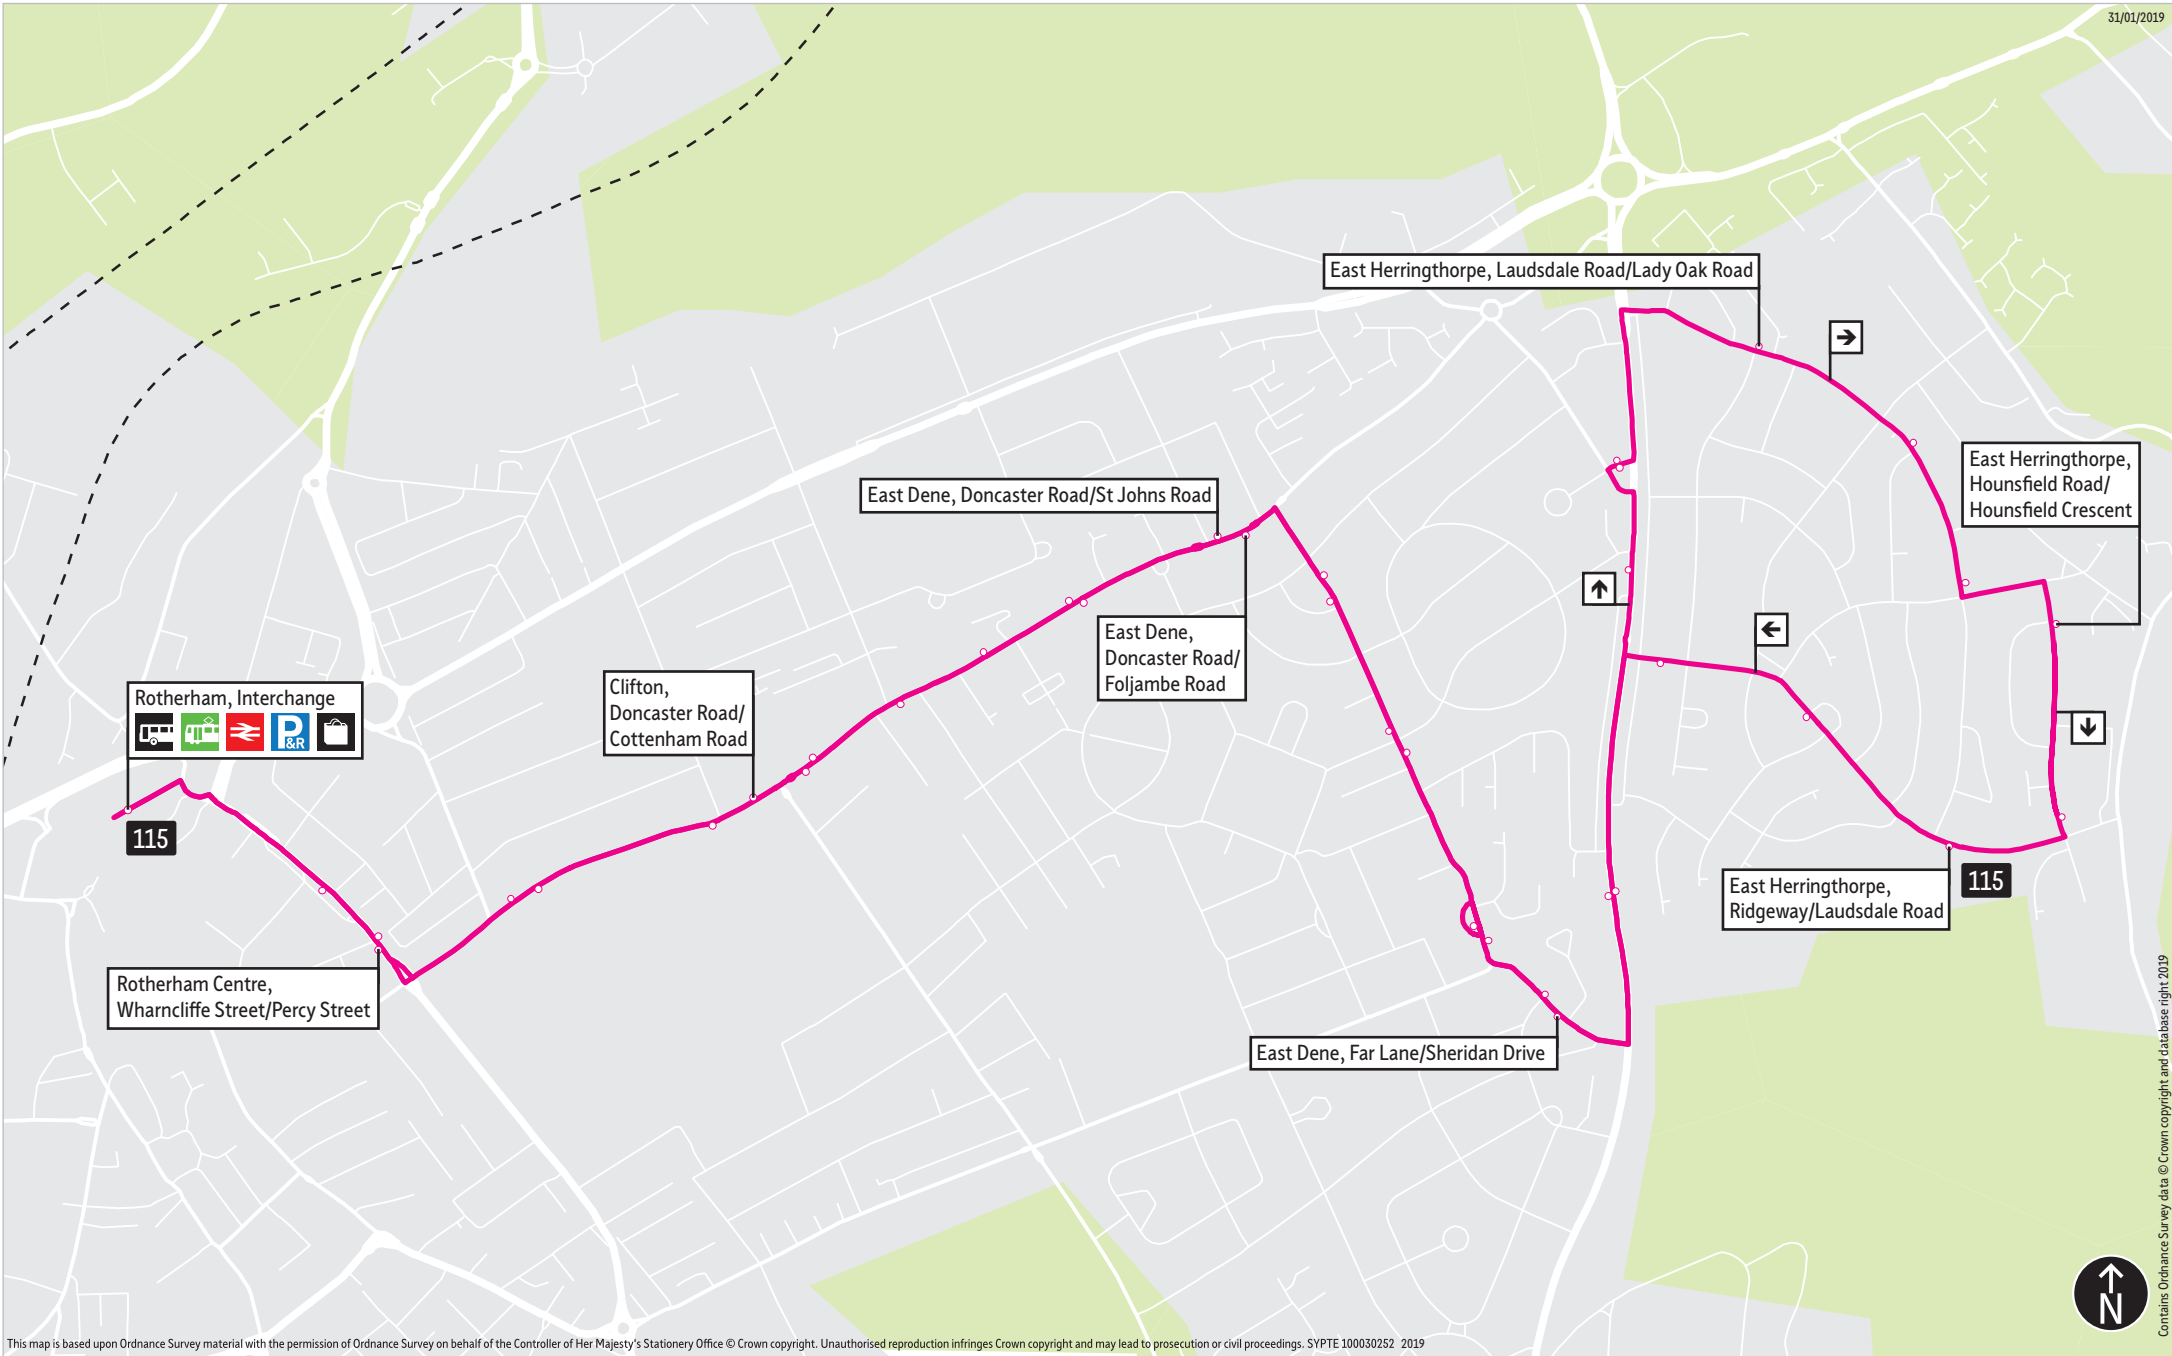

Bus route map for service 115

31/01/2019

= Terminus point = Public transport = Shopping area = Bus route & stops = Rail line & station = Tram route & stop

Contains Ordnance Survey data © Crown copyright and database right 2019