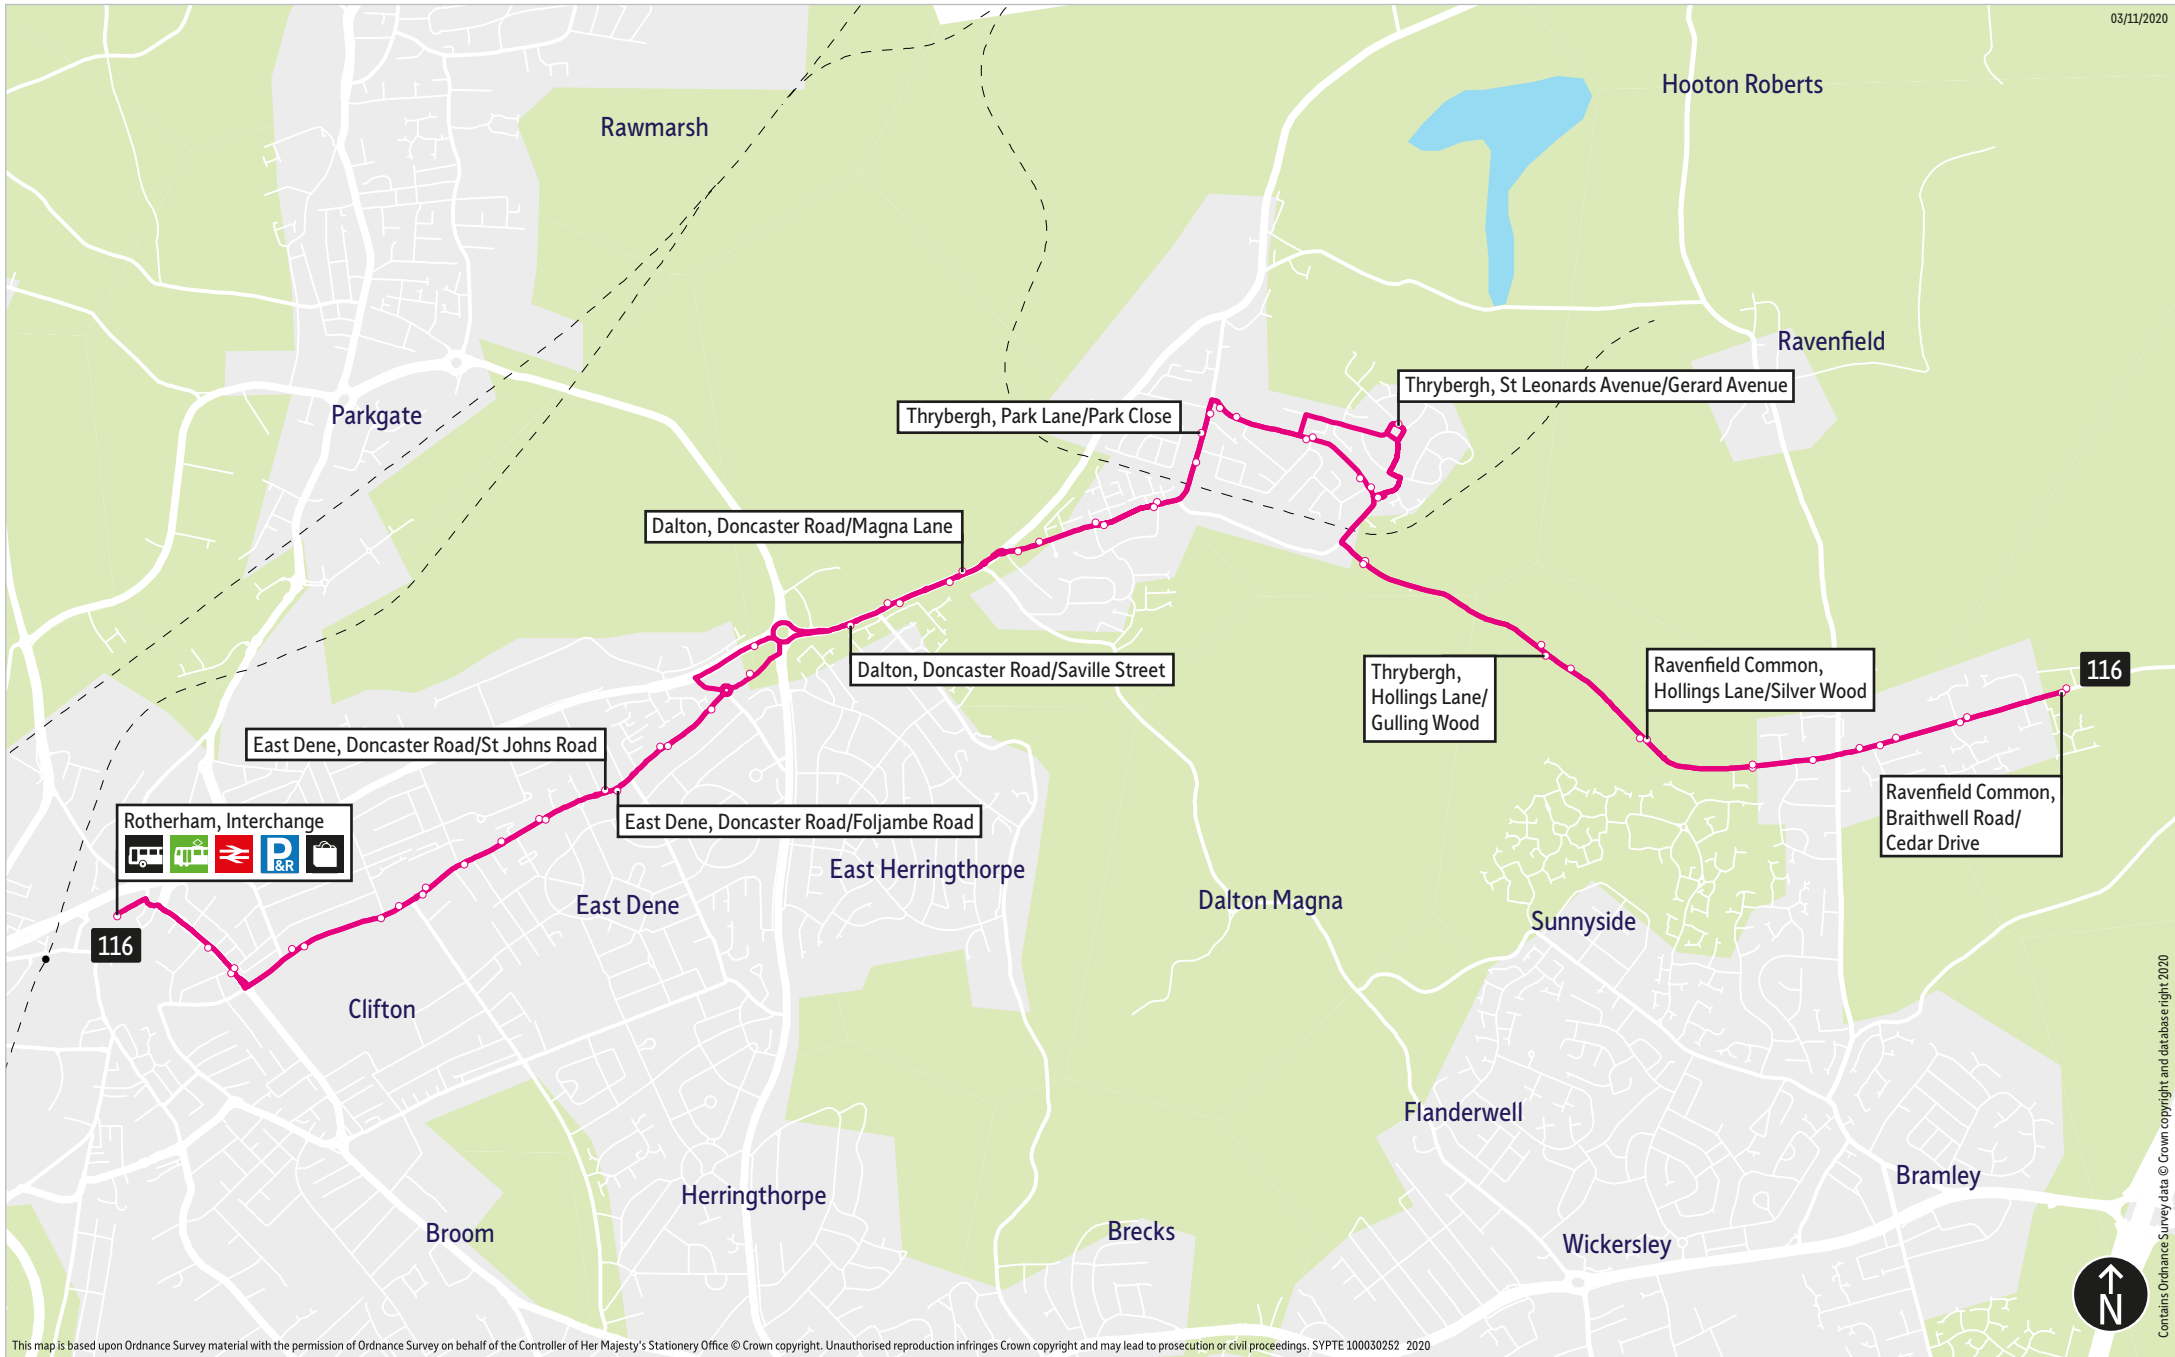

Bus route map for service 116

03/11/2020

- = Terminus point
- = Public transport
- = Shopping area
- = Bus route & stops
- = Rail line & station
- = Tram route & stop

Contains Ordnance Survey data © Crown copyright and database right 2020