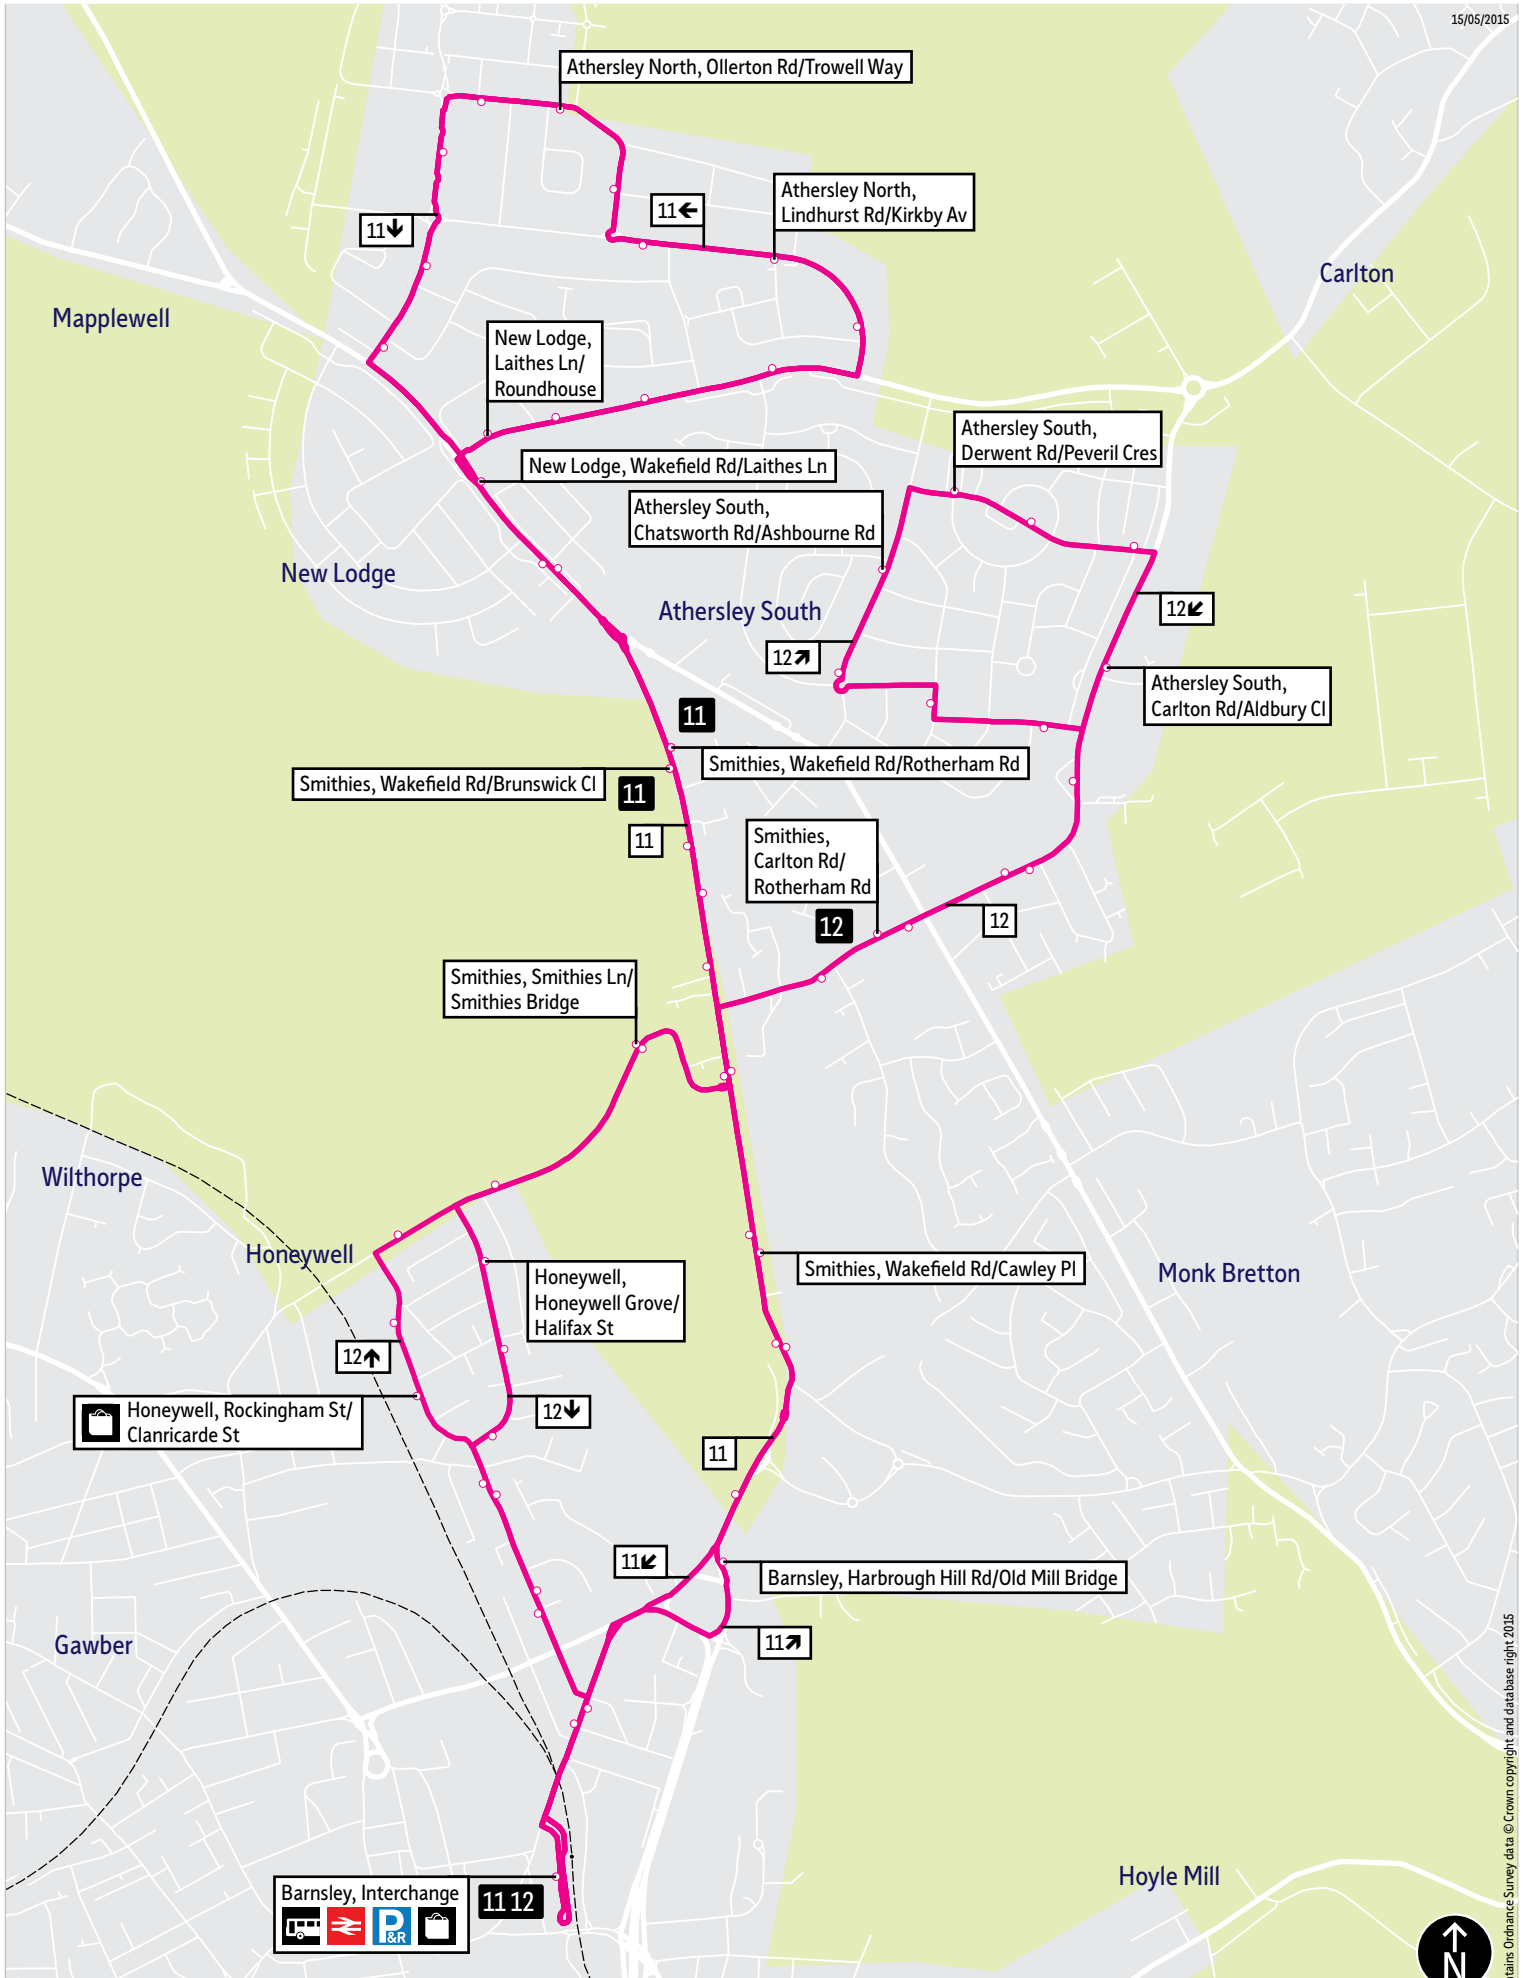

Bus route map for services 11 and 12

15/05/2015

This map is based upon Ordnance Survey material with the permission of Ordnance Survey on behalf of the Controller of Her Majesty's Stationery Office © Crown copyright. Unauthorised reproduction infringes Crown copyright and may lead to prosecution or civil proceedings. SYPTE 100030252 2015

■ = Terminus point
🚏 = Public transport
🛒 = Shopping area
🚍 = Bus route & stops
—+— = Rail line & station
—•— = Tram route & stop