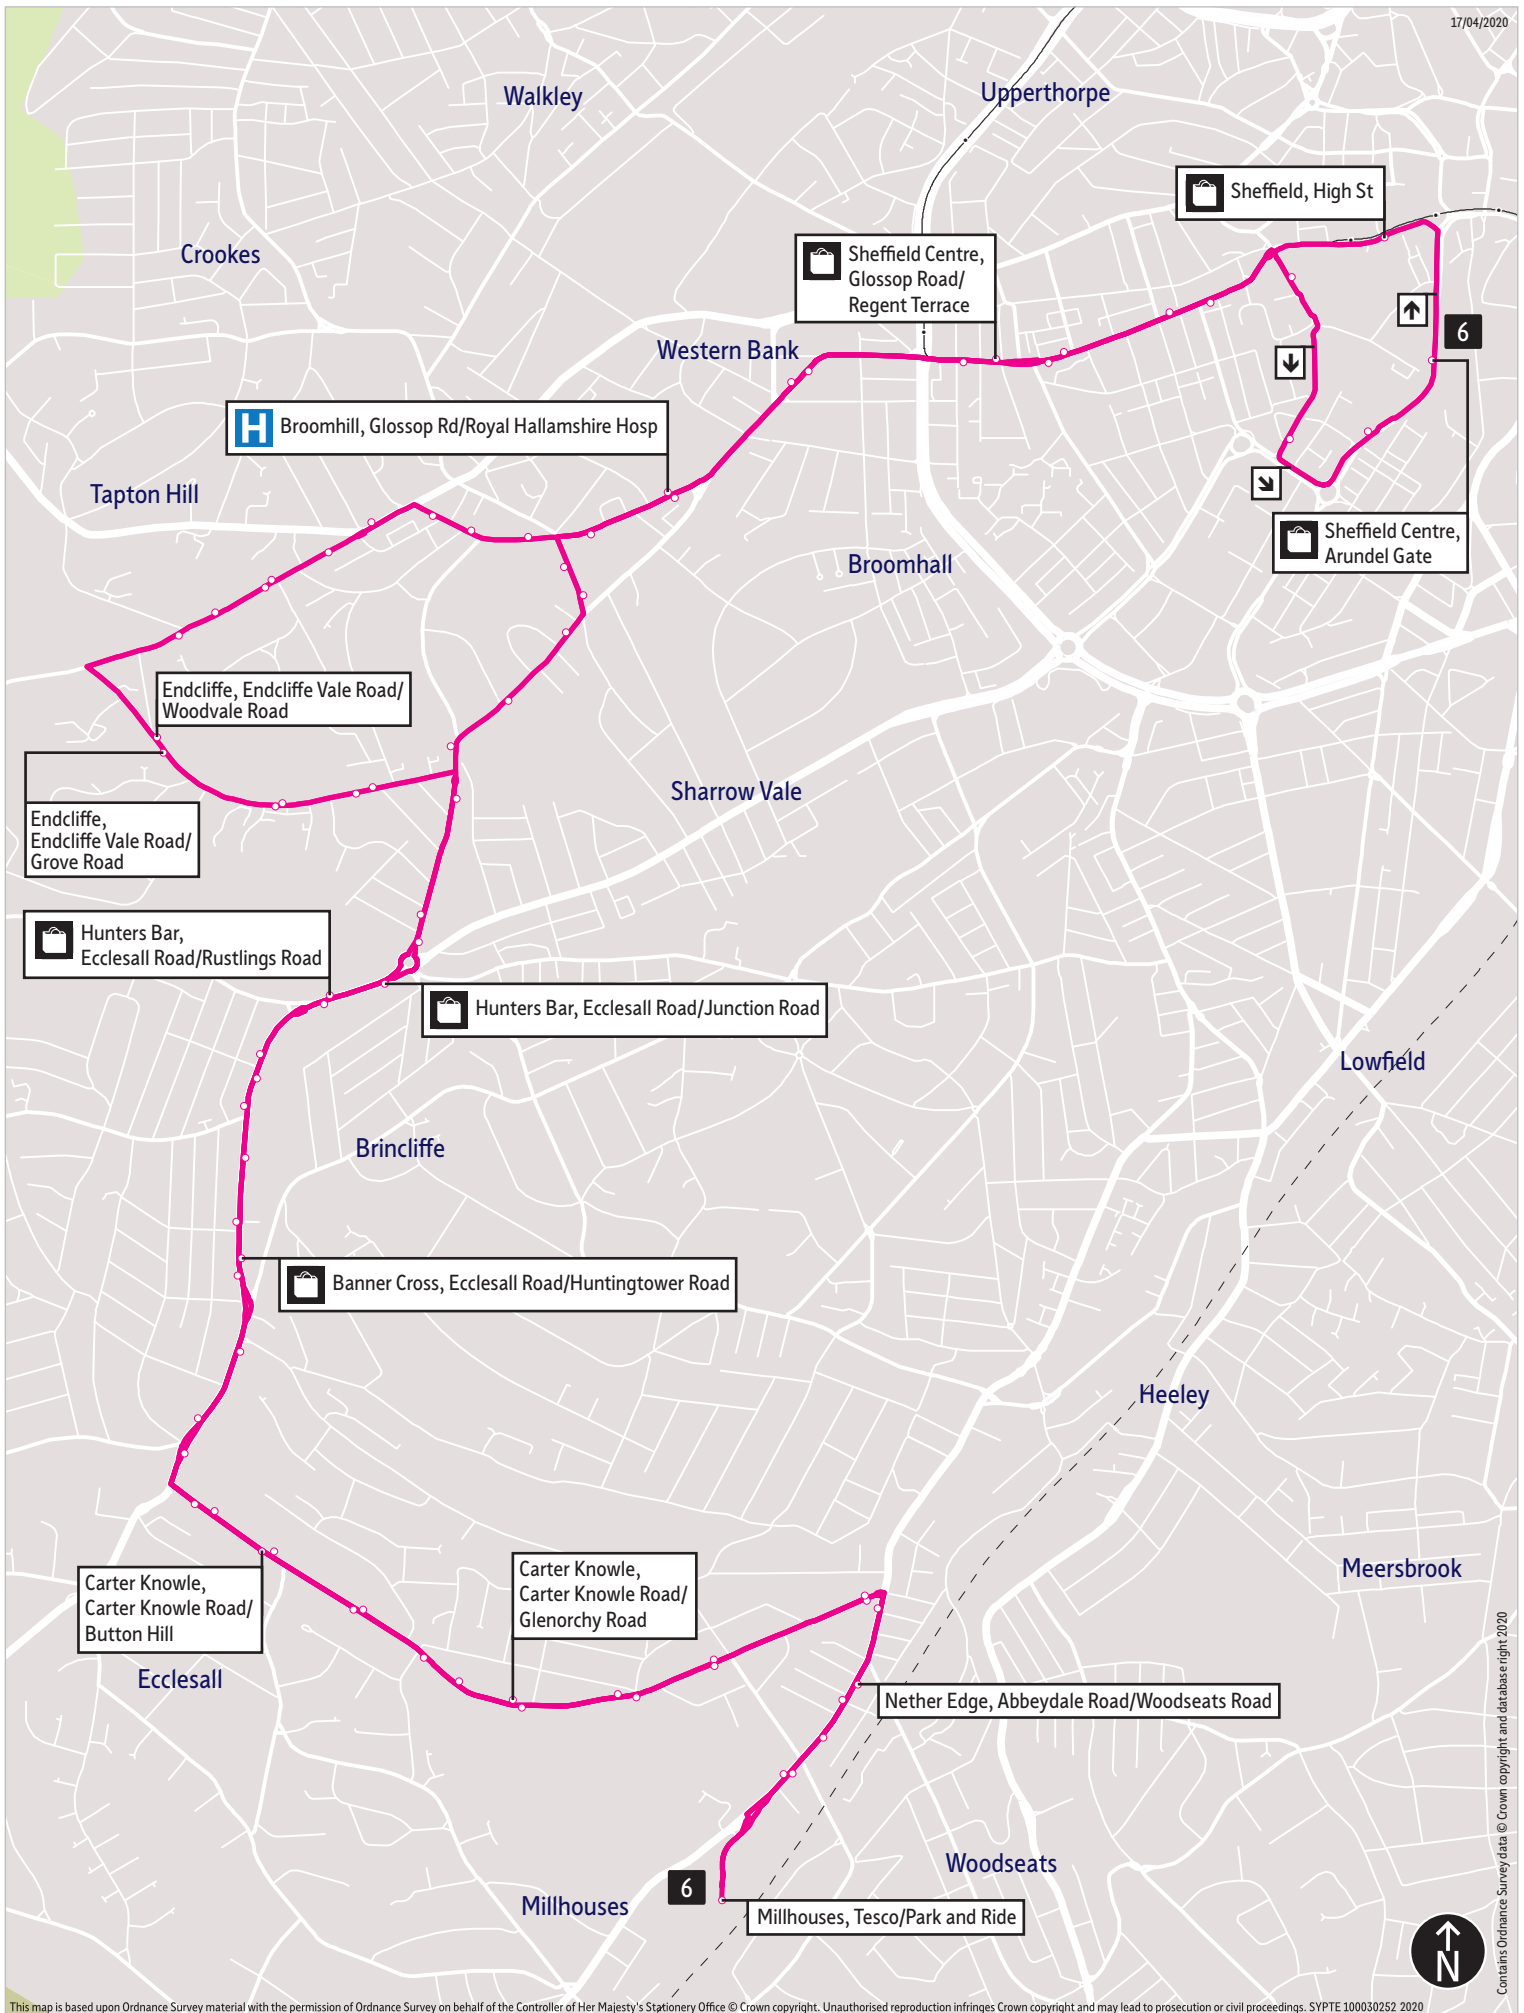

Bus route map for service 6

17/04/2020

- = Terminus point
- = Public transport
- = Shopping area
- = Bus route & stops
- = Rail line & station
- = Tram route & stop