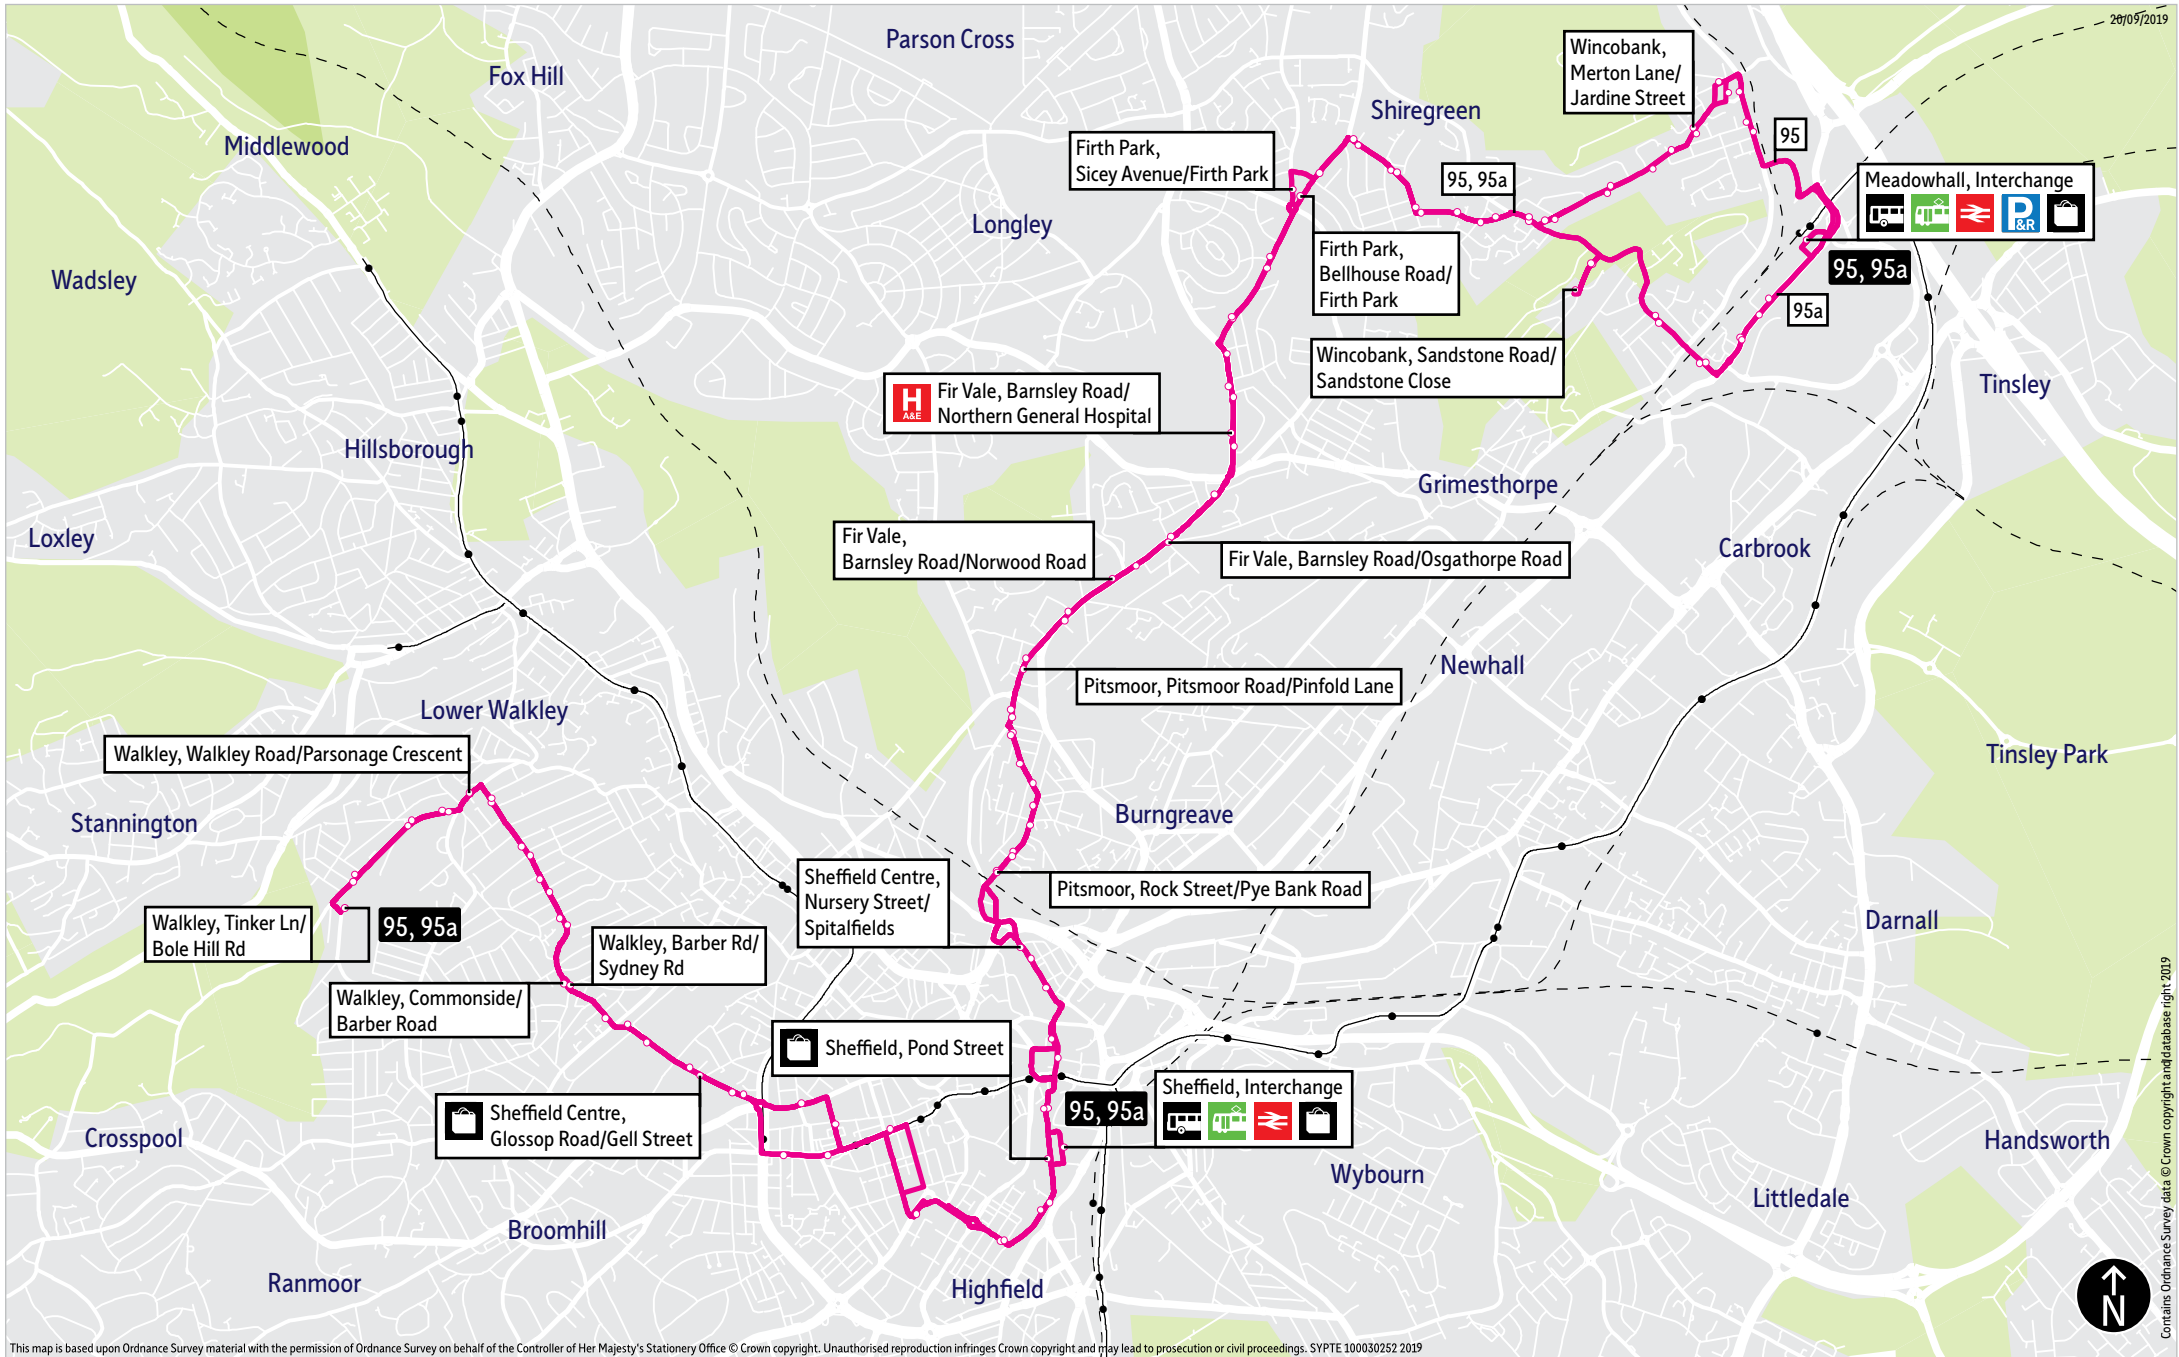

Bus route map for services 95 and 95a

= Terminus point
 = Public transport
 = Shopping area
 = Bus route & stops
 = Rail line & station
 = Tram route & stop