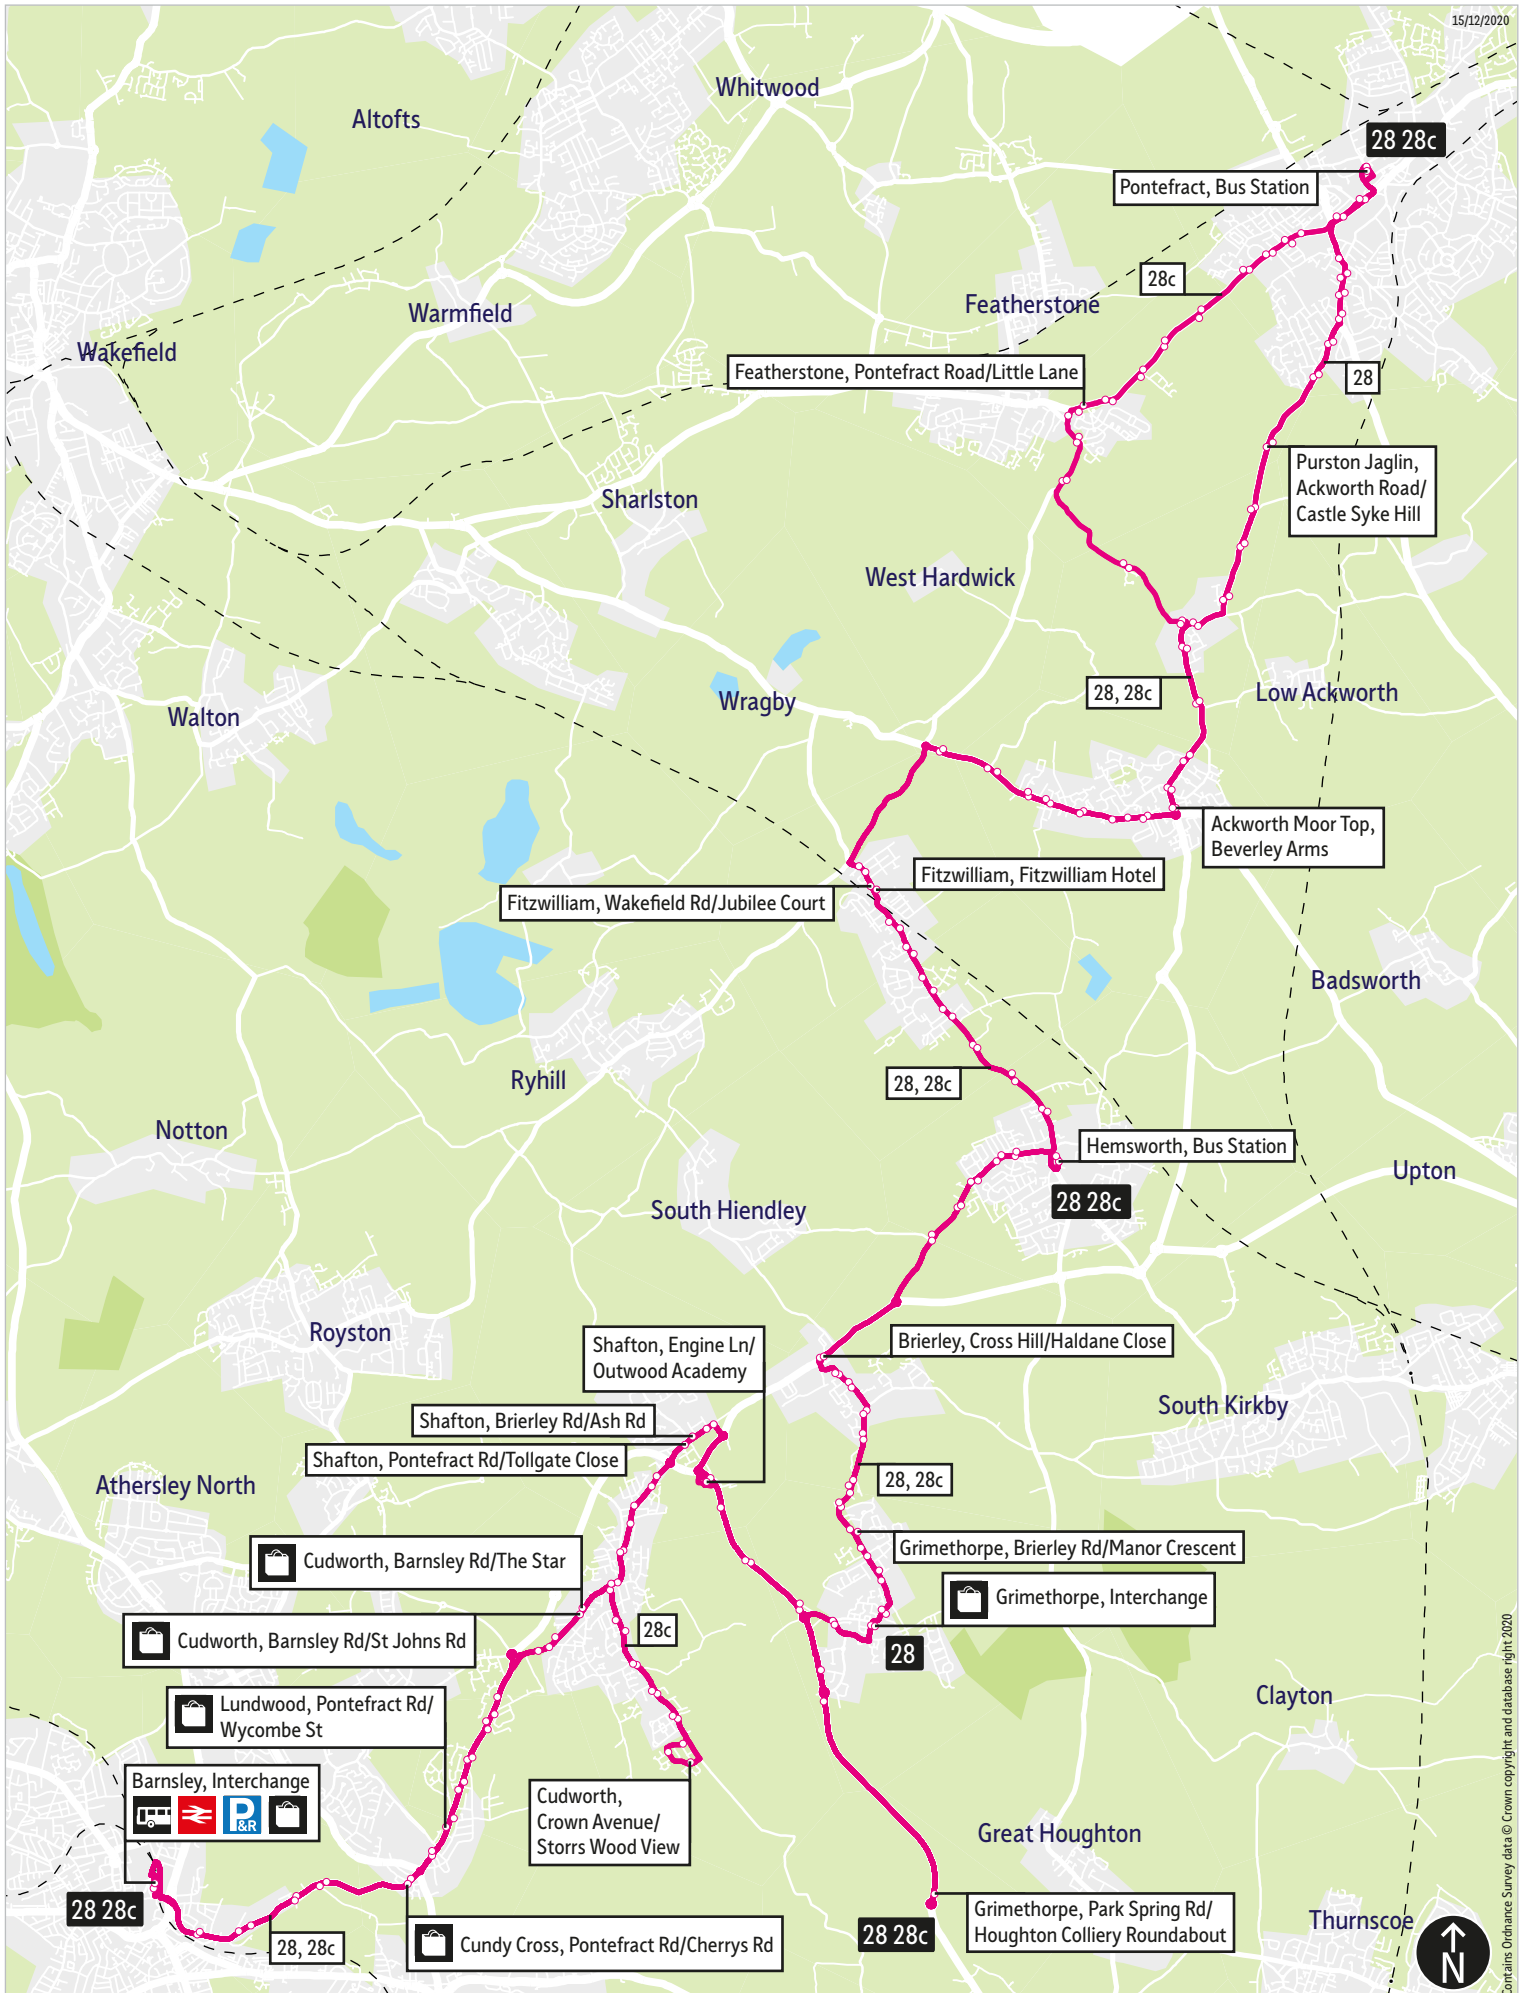

Bus route map for services 28 and 28c