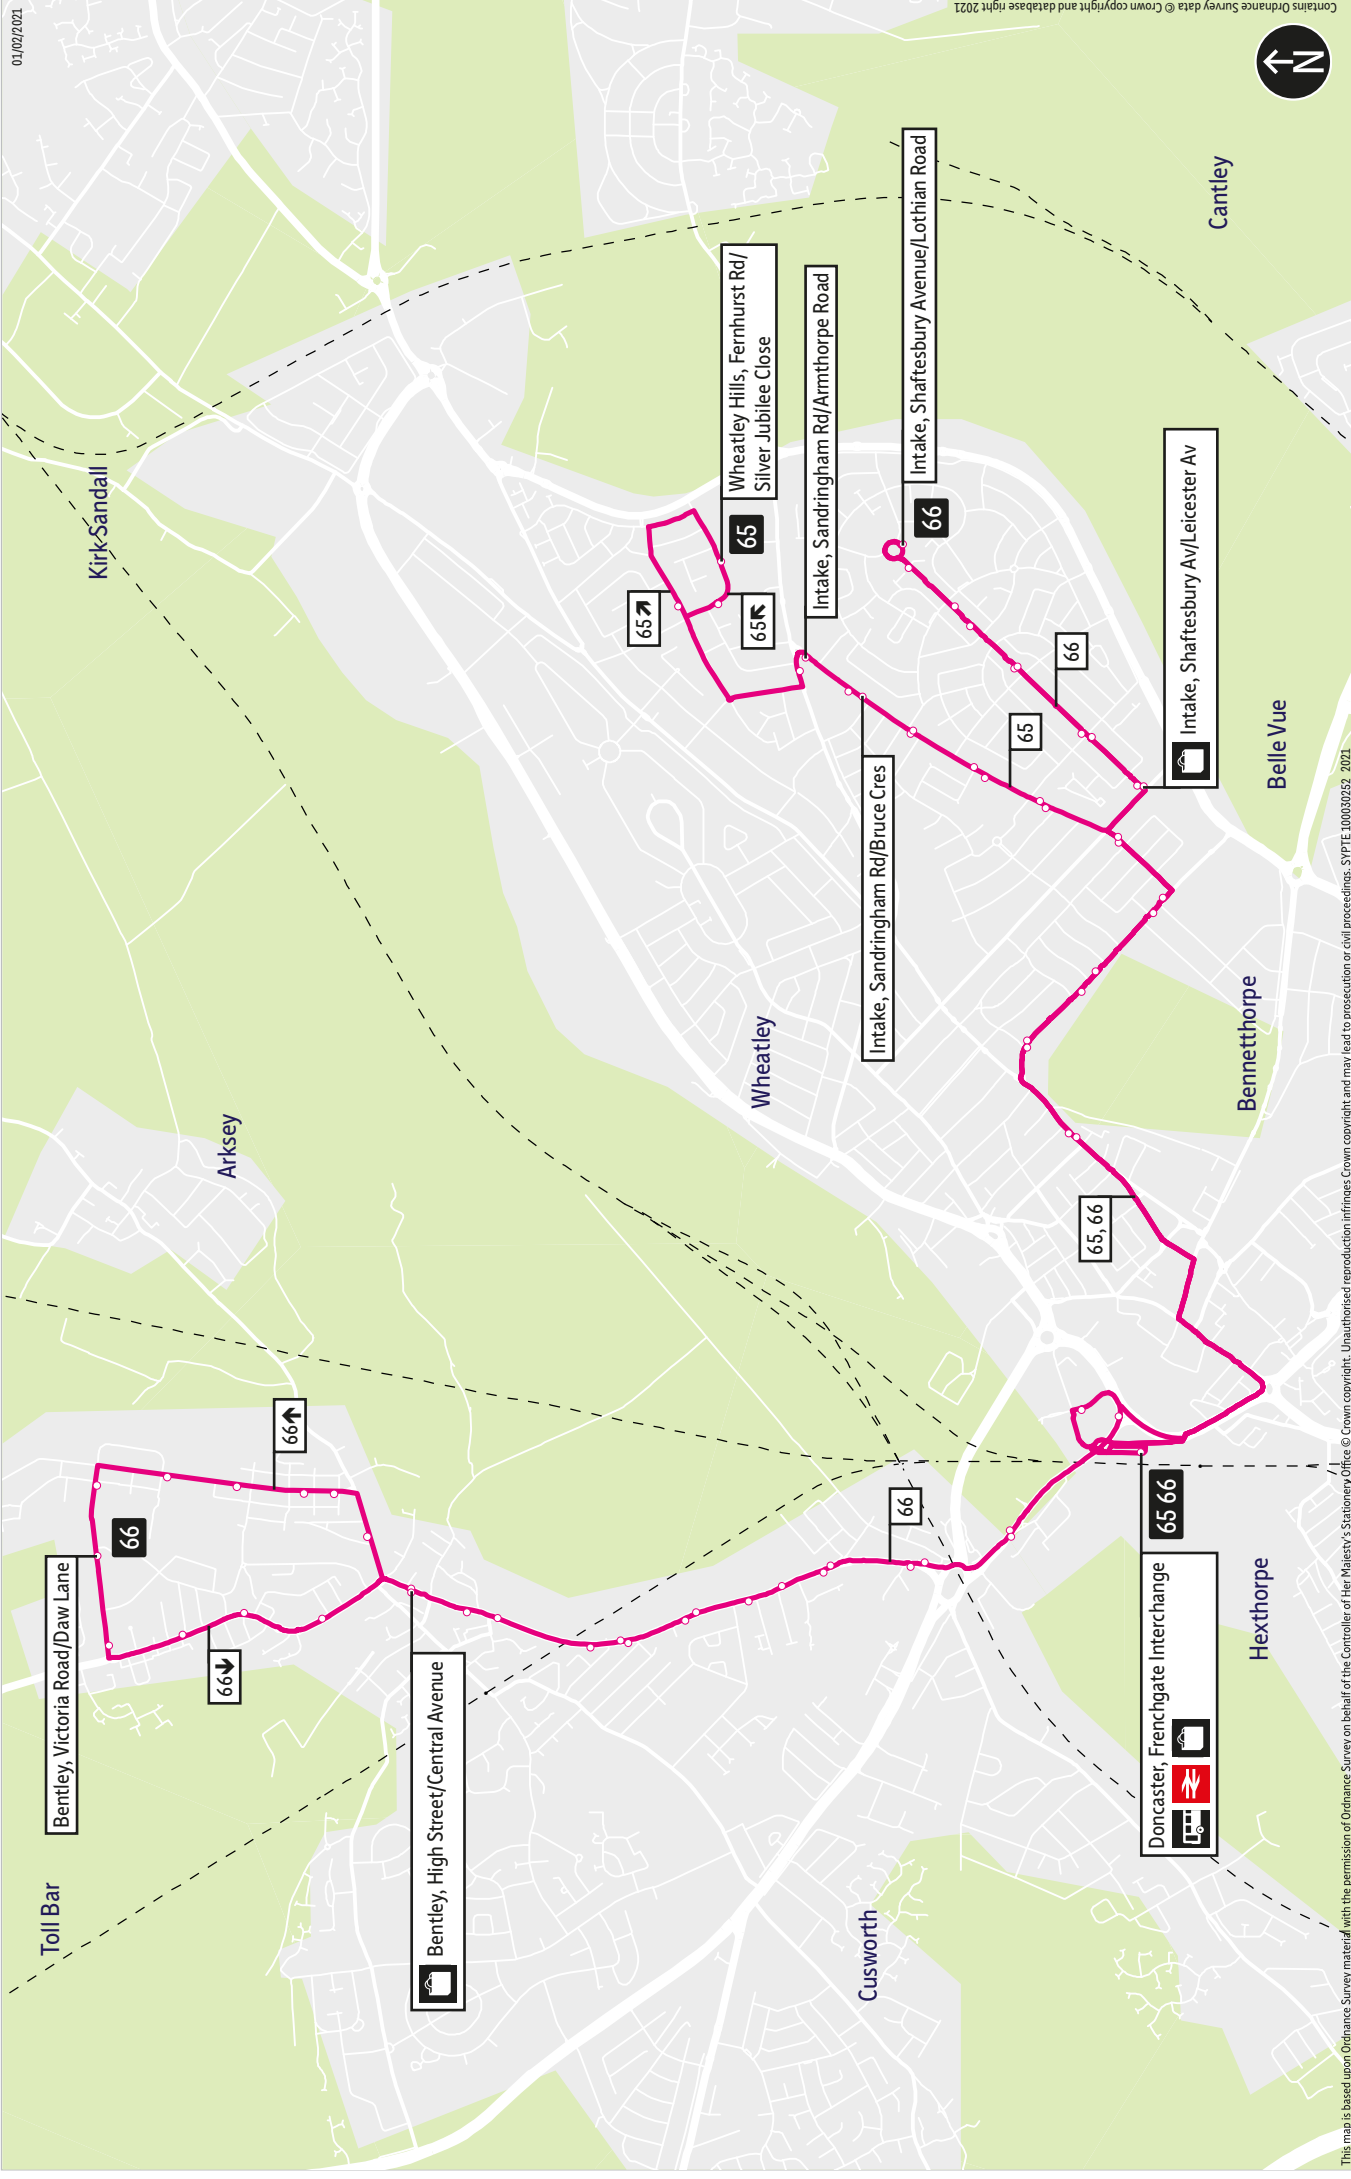

Bus route map for services 65 and 66

01/02/2021

Contains Ordnance Survey data © Crown copyright and database right 2021

- = Terminus point
- = Shopping area
- = Public transport
- = Rail line & station
- = Bus route & stops
- = Tram route & stop