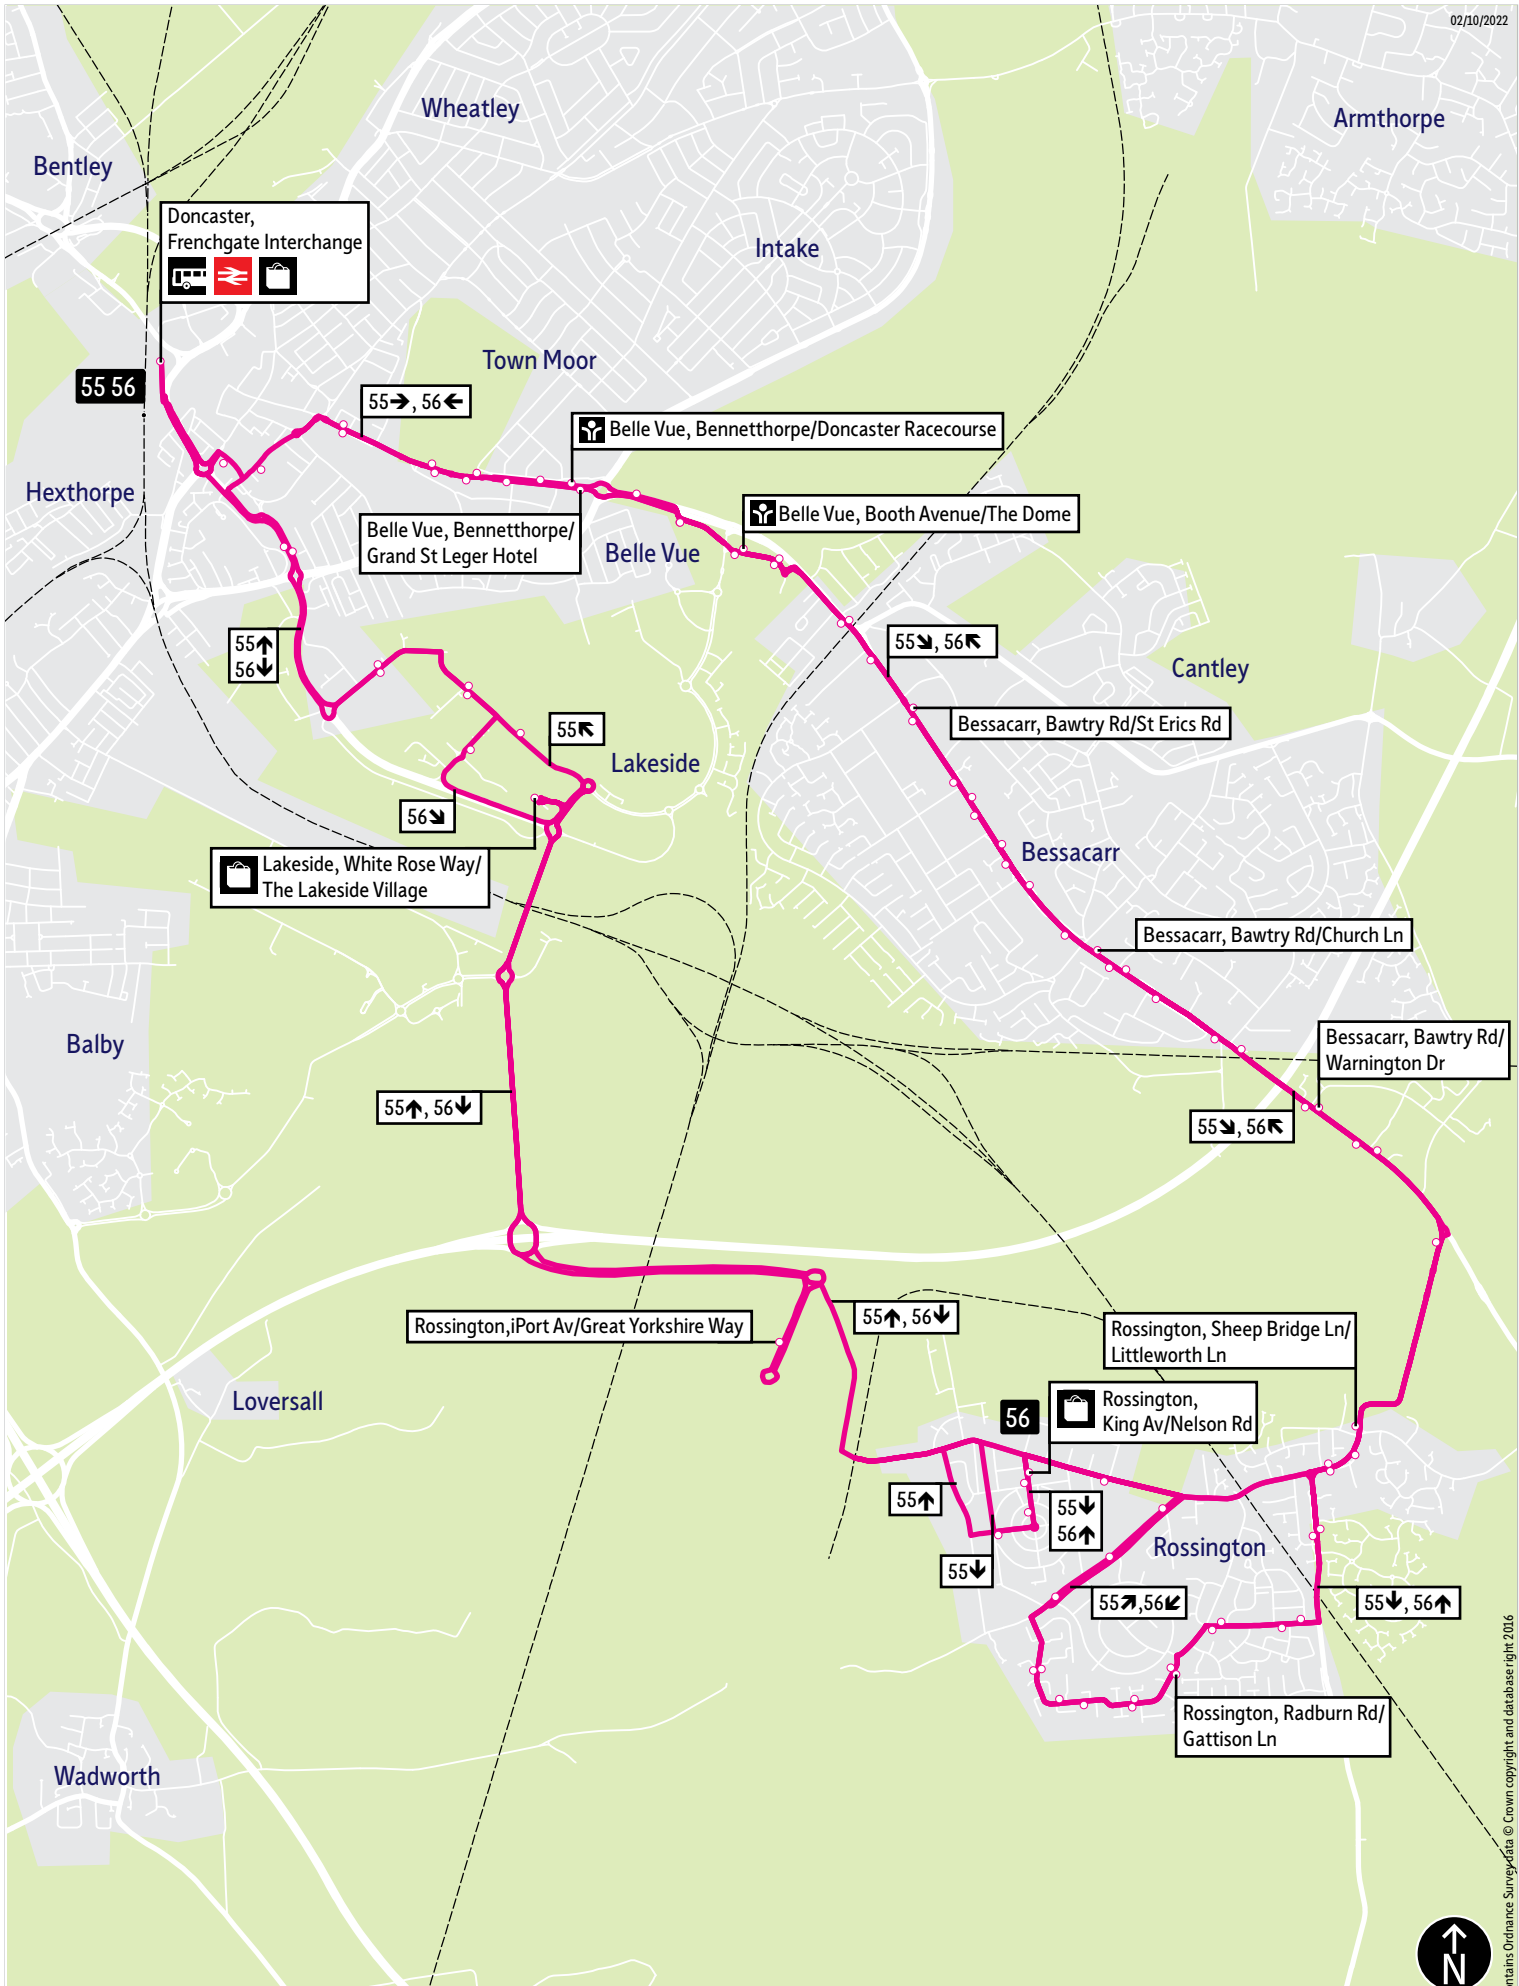

Bus route map for services 55 and 56

02/10/2022

■ = Terminus point
🚏 = Public transport
🛒 = Shopping area
🚌 = Bus route & stops
🚊 = Rail line & station
🚋 = Tram route & stop

Contains Ordnance Survey data © Crown copyright and database right 2016