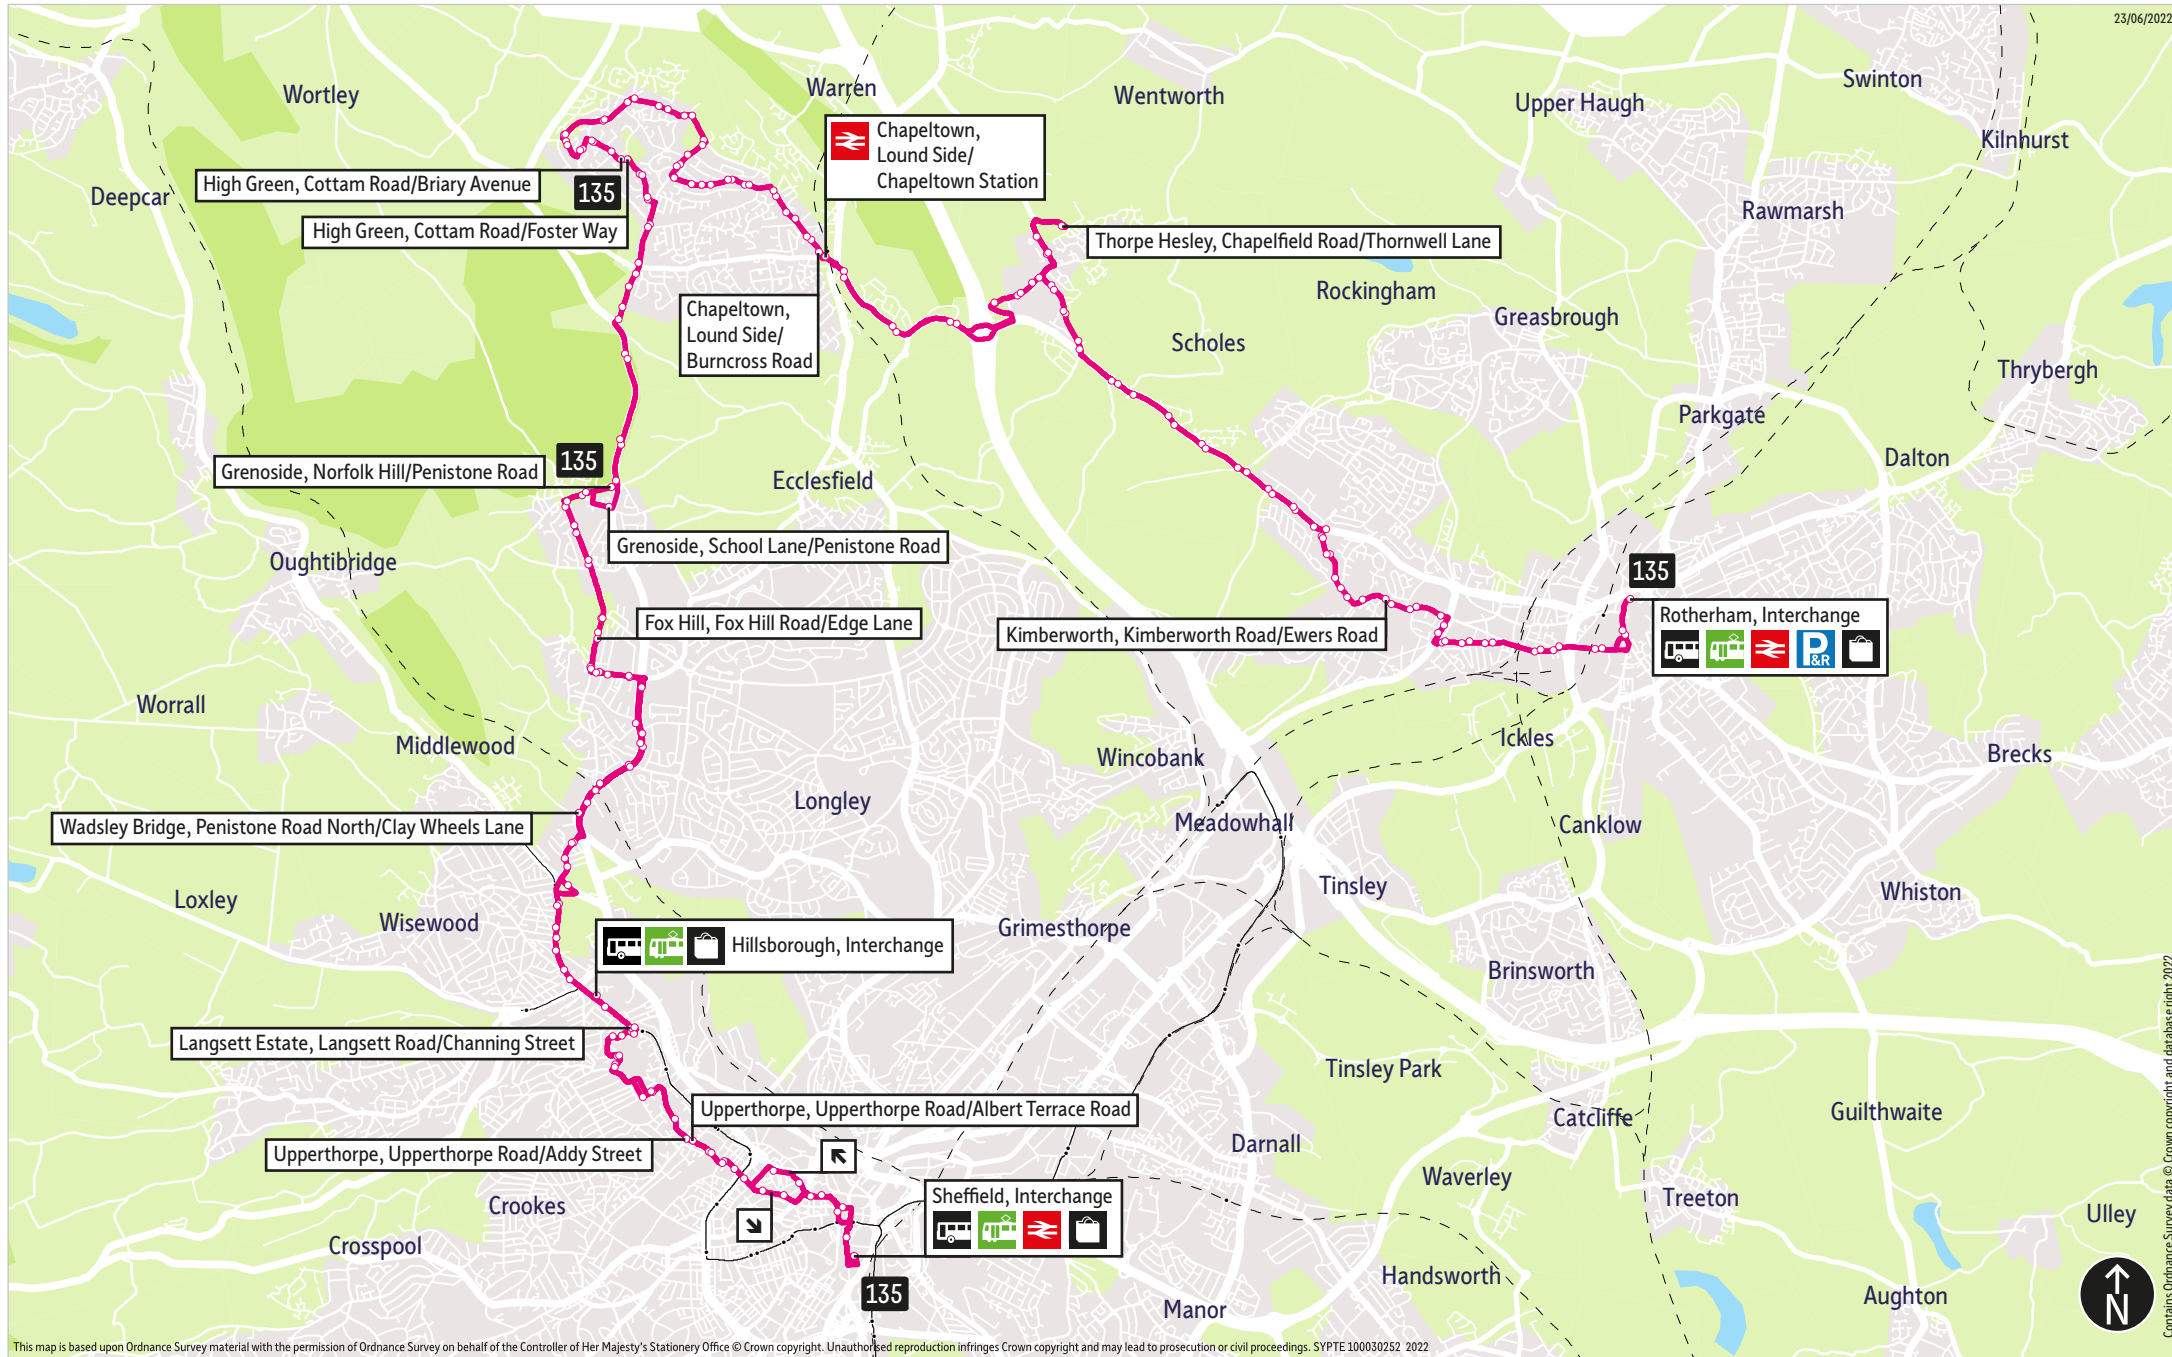

Bus route map for services 135

23/06/2022

= Terminus point
 = Public transport
 = Shopping area
 = Bus route & stops
 = Rail line & station
 = Tram route & stop

Contains Ordnance Survey data © Crown copyright and database right 2022