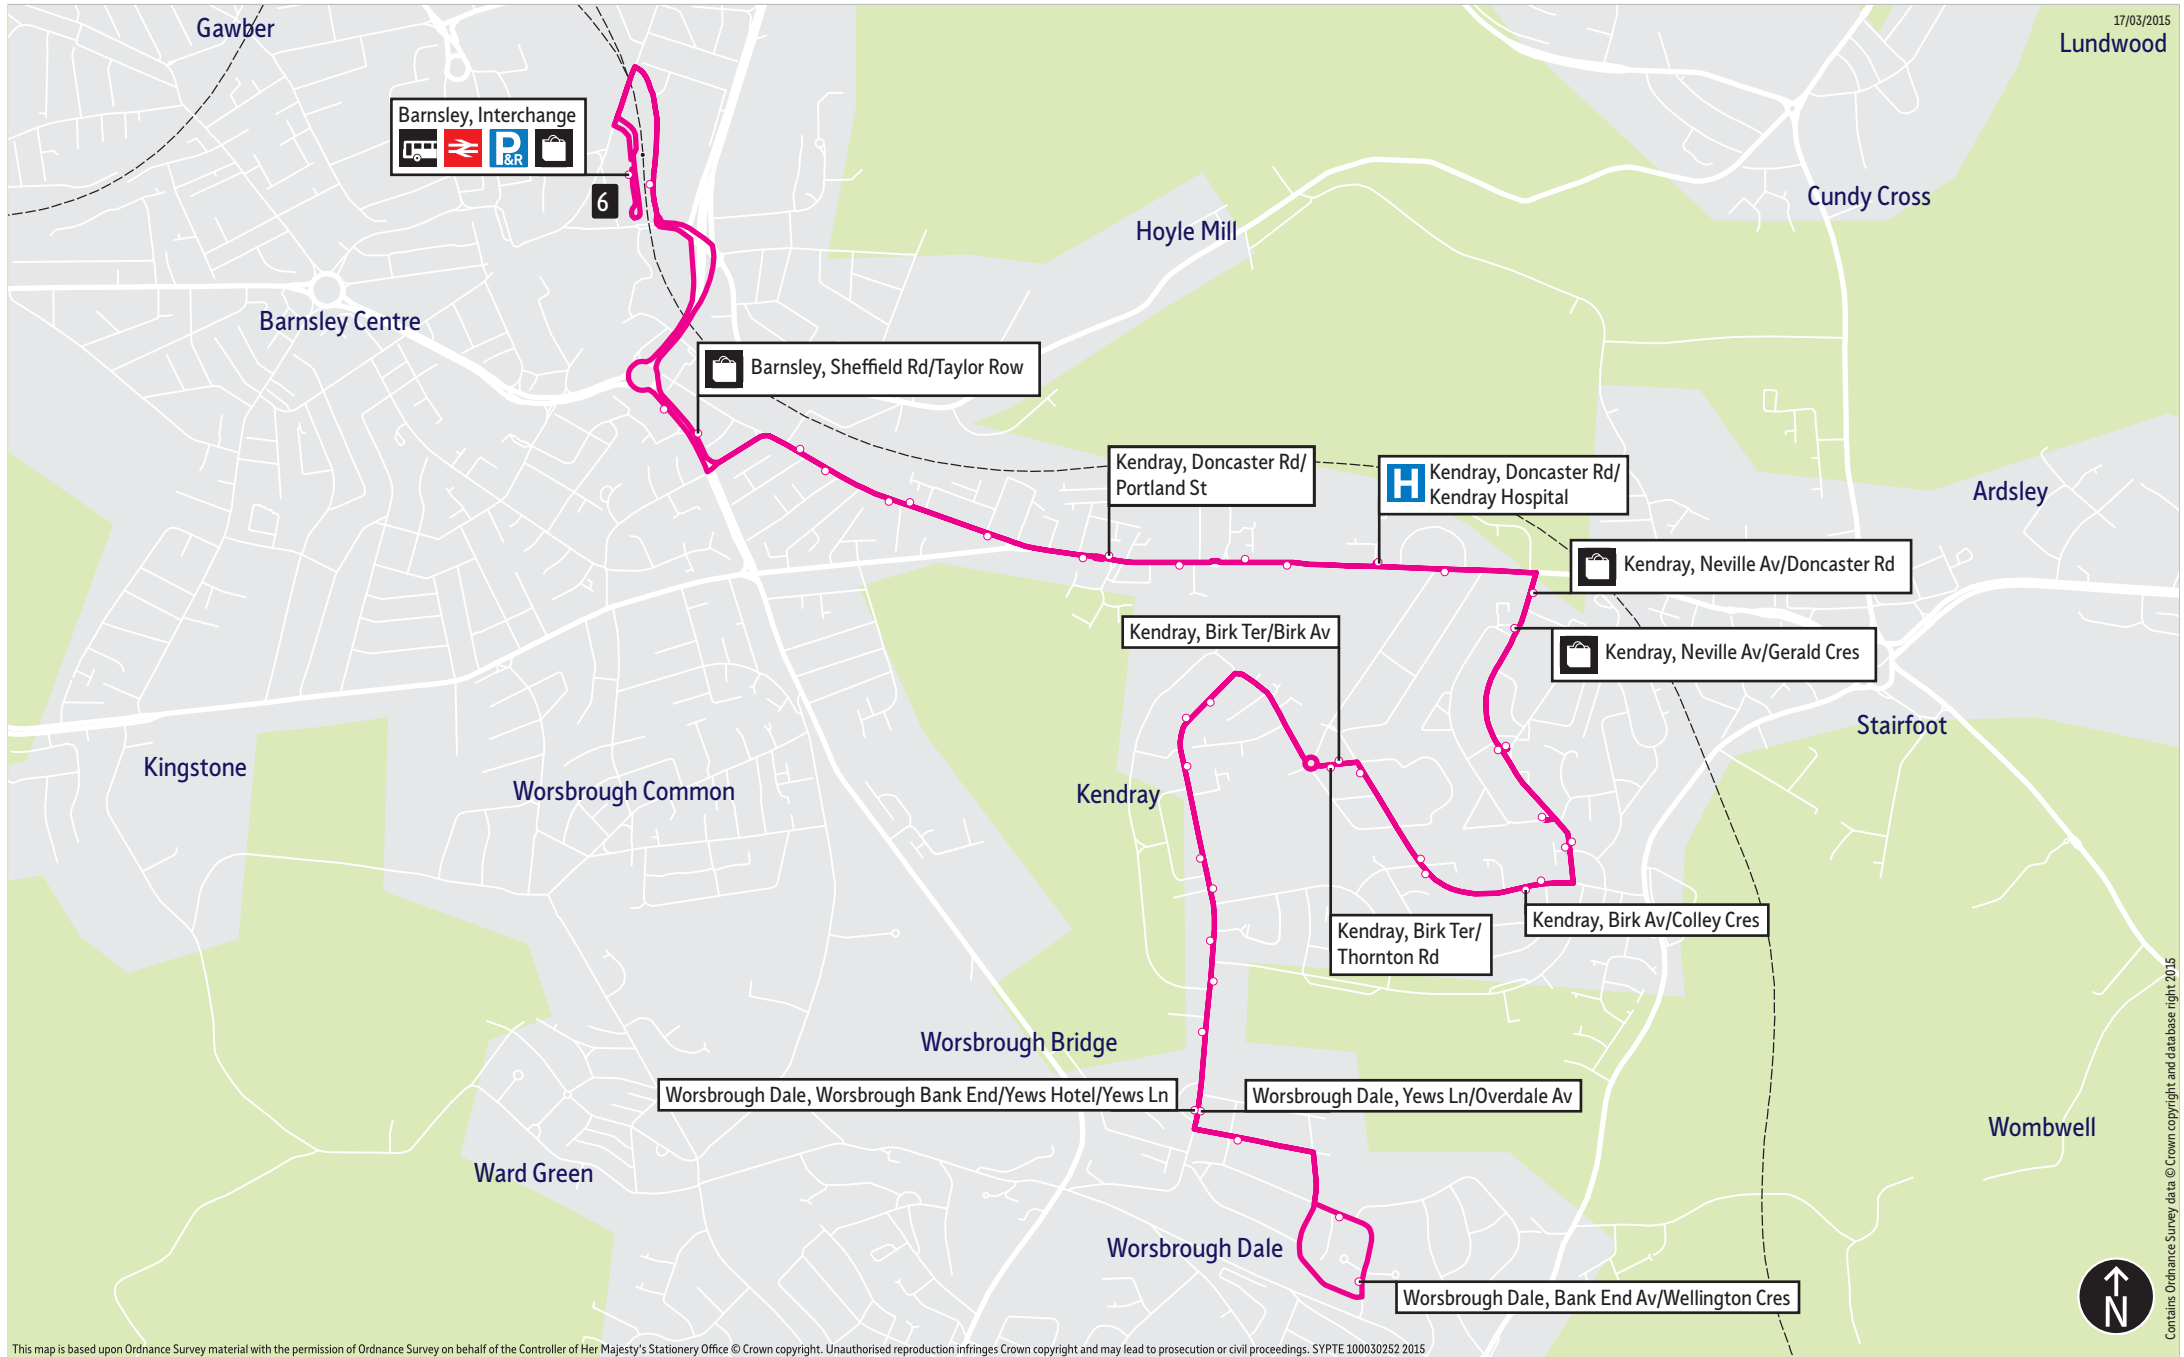

Bus route map for service 6

17/03/2015
Lundwood

= Terminus point
 = Public transport
 = Shopping area
 = Bus route & stops
 = Rail line & station
 = Tram route & stop

Contains Ordnance Survey data © Crown copyright and database right 2015