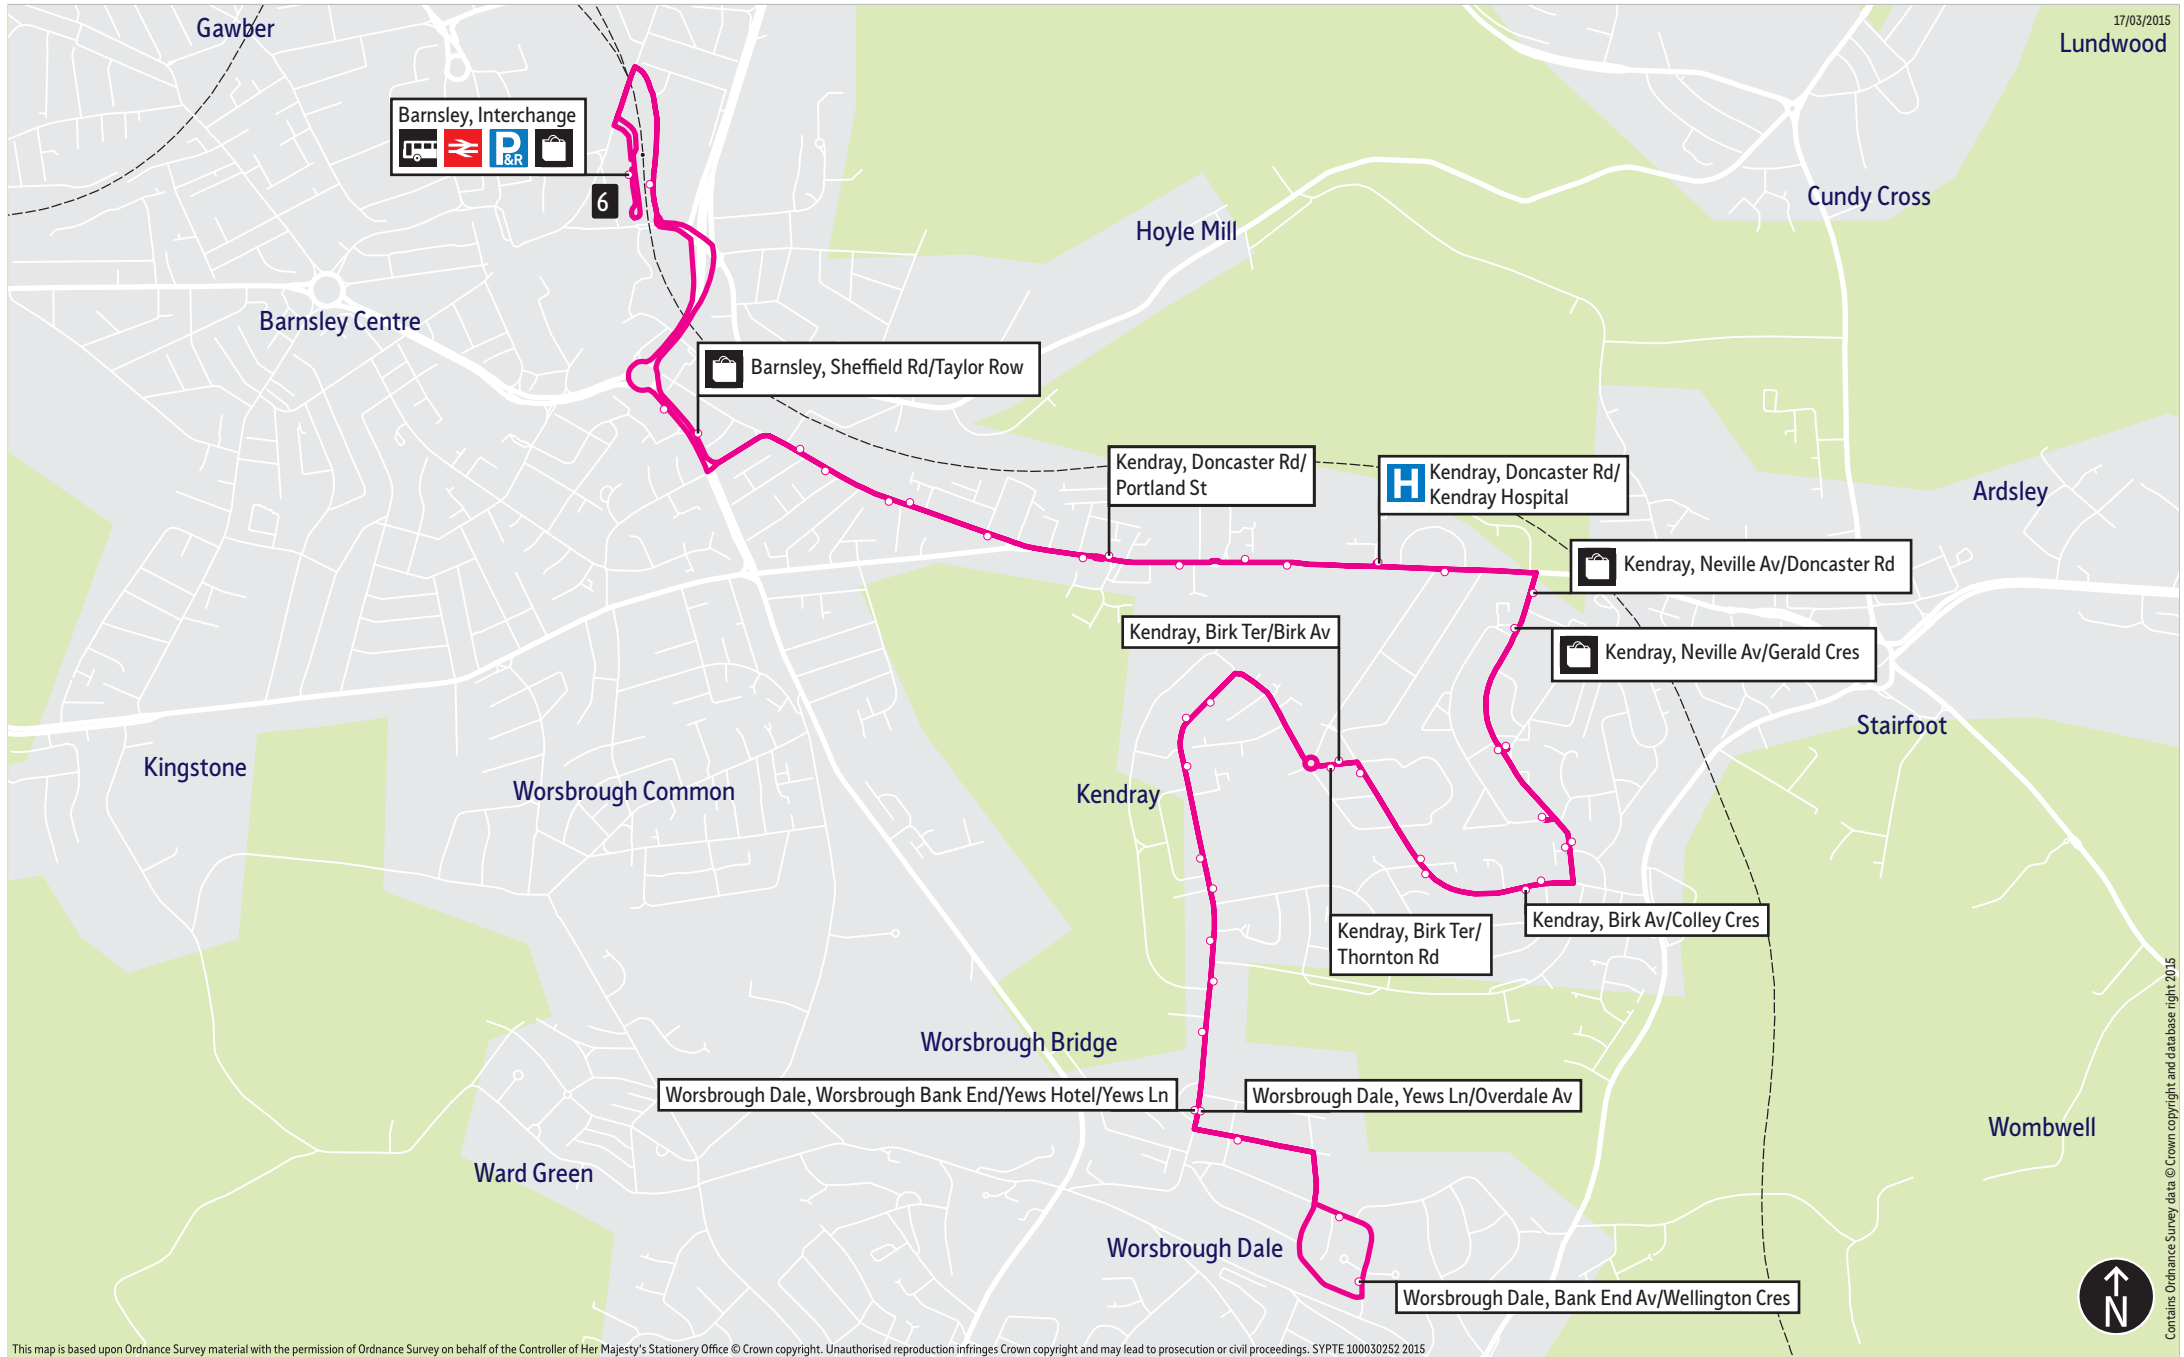

Bus route map for service 6

17/03/2015
Lundwood

■ = Terminus point
🚏 = Public transport
🛒 = Shopping area
🚦 = Bus route & stops
⋯ = Rail line & station
— = Tram route & stop