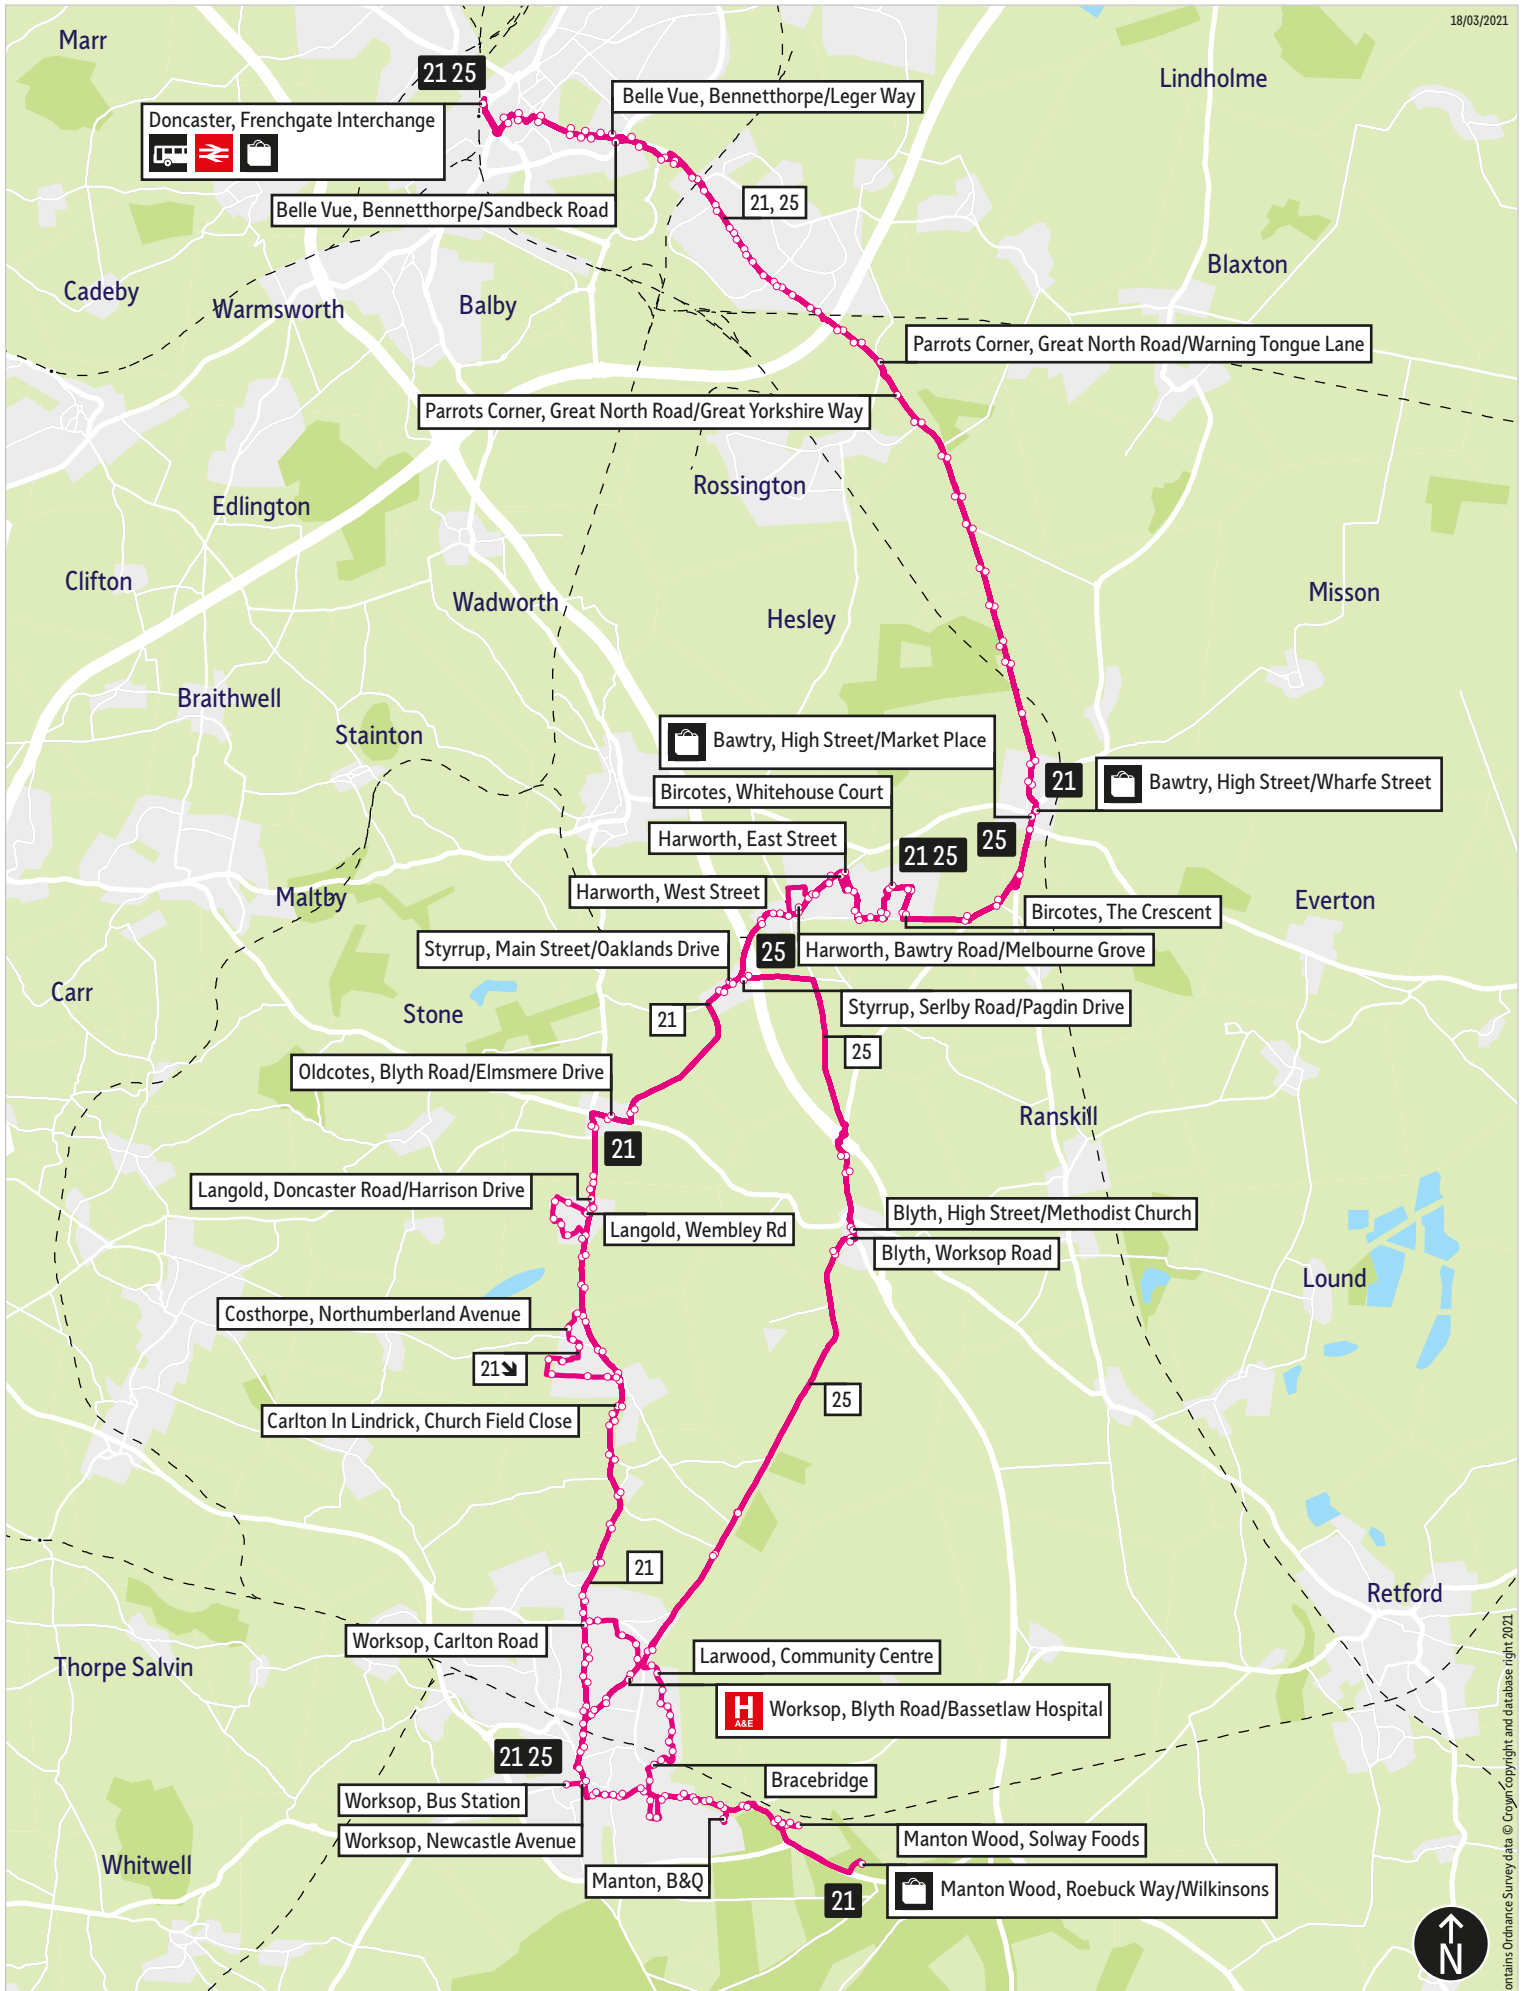

Bus route map for services 21 and 25

18/03/2021

■ = Terminus point
🚏 = Public transport
🛒 = Shopping area
🚚 = Bus route & stops
—+— = Rail line & station
—•— = Tram route & stop

Contains Ordnance Survey data © Crown Copyright and database right 2021