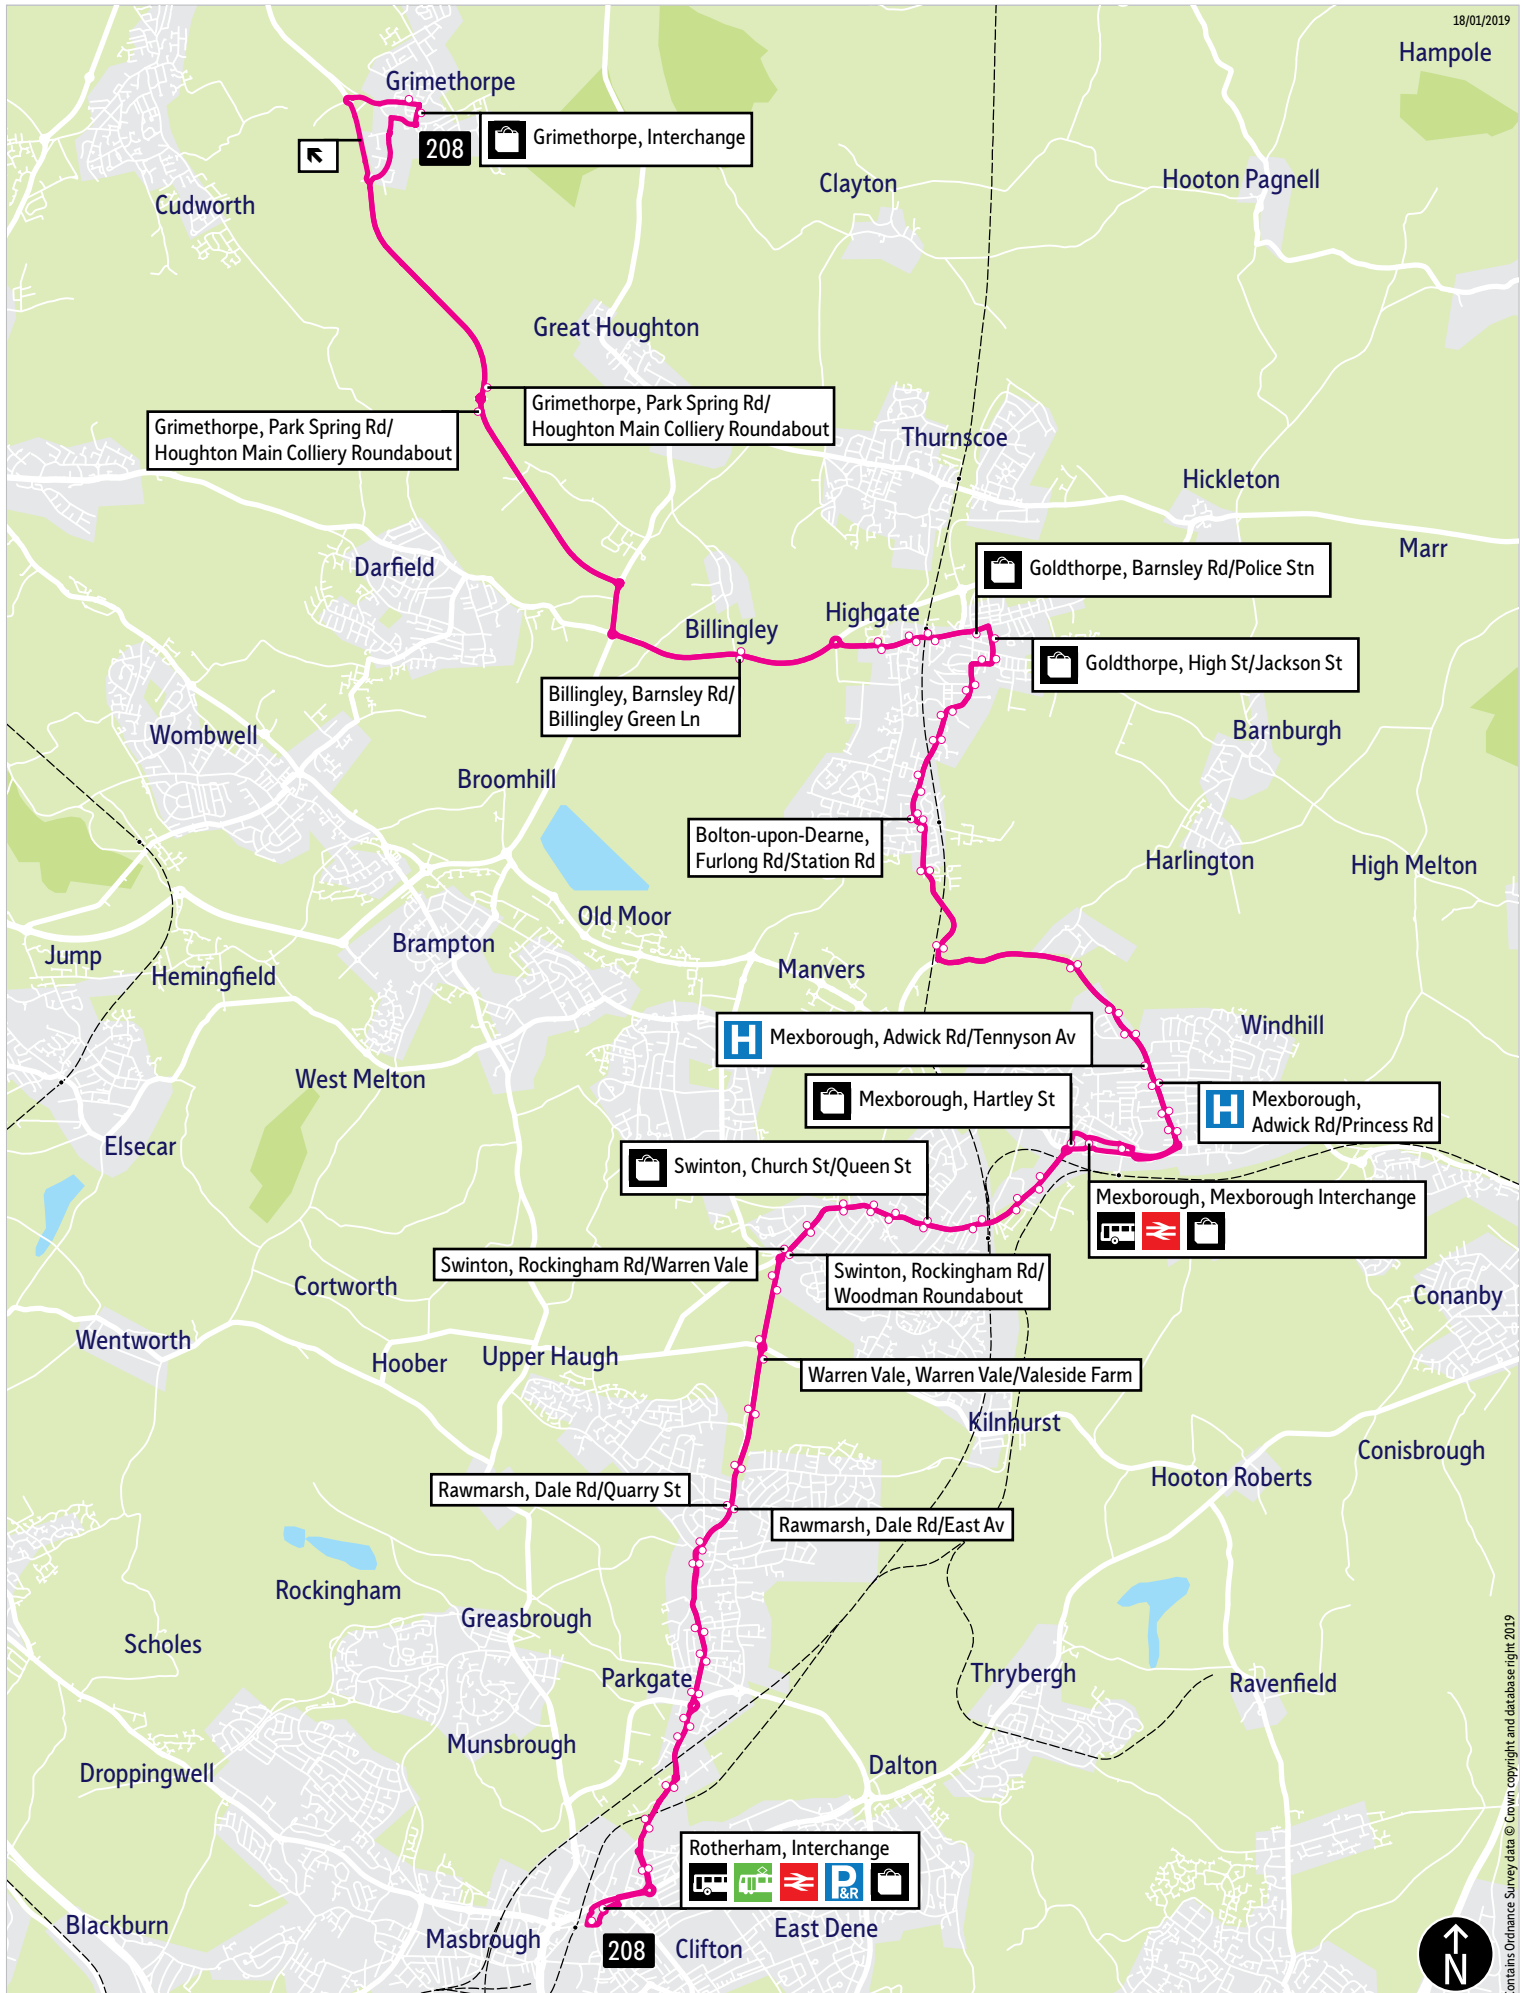

Bus route map for service 208

18/01/2019

■ = Terminus point
🚏 = Public transport
🛒 = Shopping area
🚚 = Bus route & stops
—●— = Rail line & station
—○— = Tram route & stop