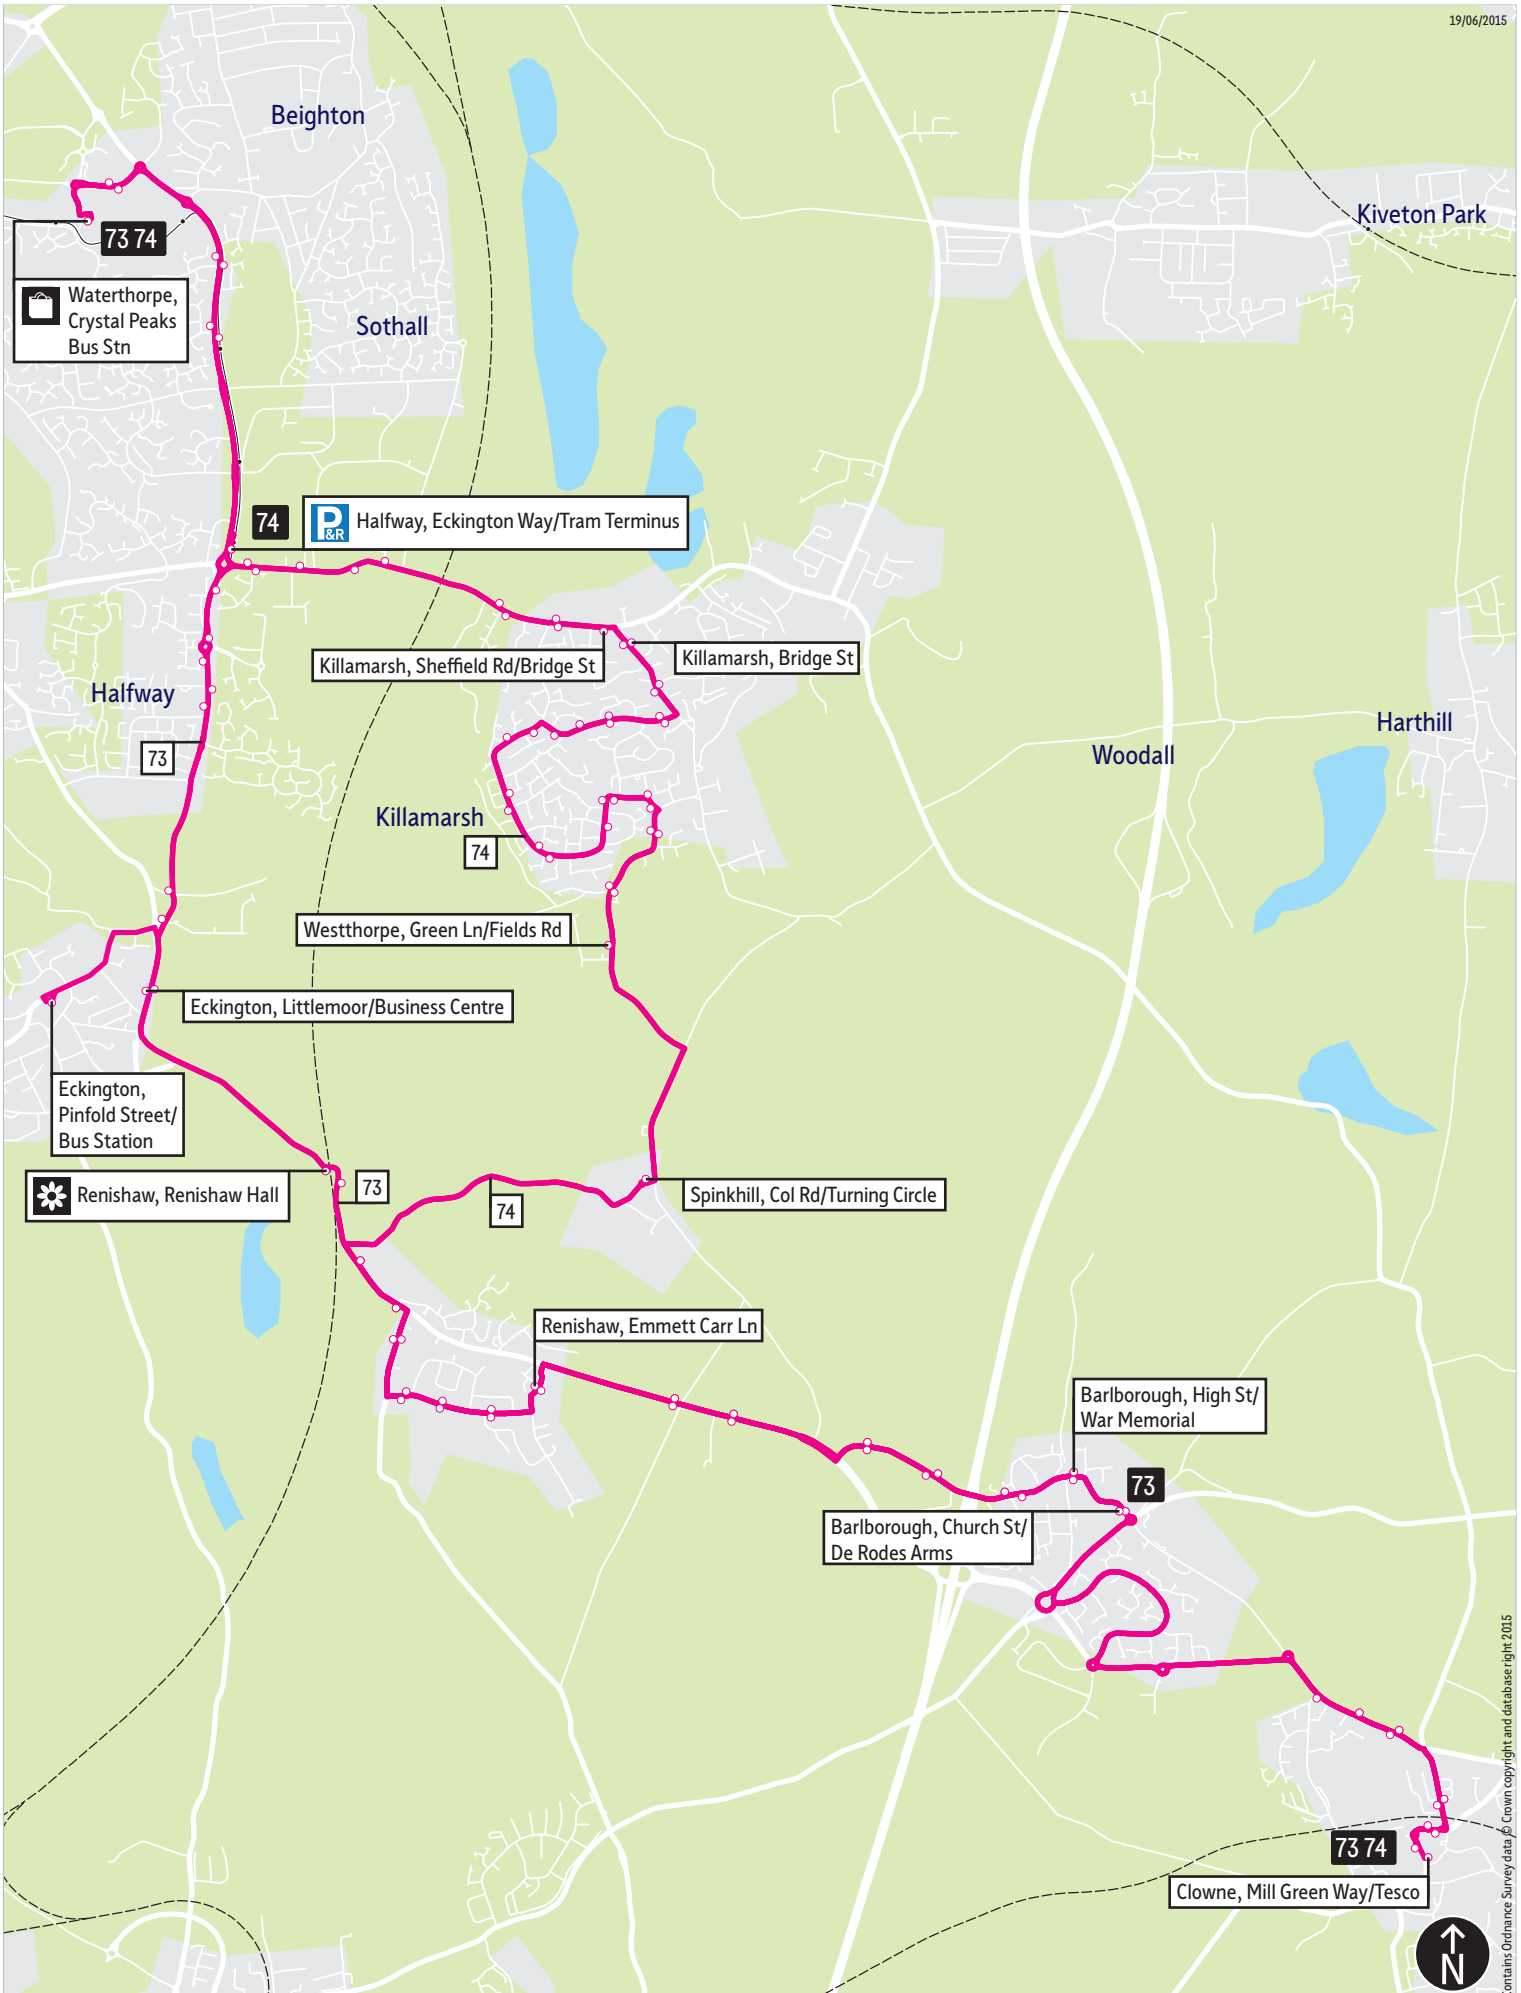

Bus route map for services 73 and 74

19/06/2015

This map is based upon Ordnance Survey material with the permission of Ordnance Survey on behalf of the Controller of Her Majesty's Stationery Office © Crown copyright. Unauthorised reproduction infringes Crown copyright and may lead to prosecution or civil proceedings. SVPTE 100030252 2015

- = Terminus point
- = Public transport
- = Shopping area
- = Bus route & stops
- = Rail line & station
- = Tram route & stop