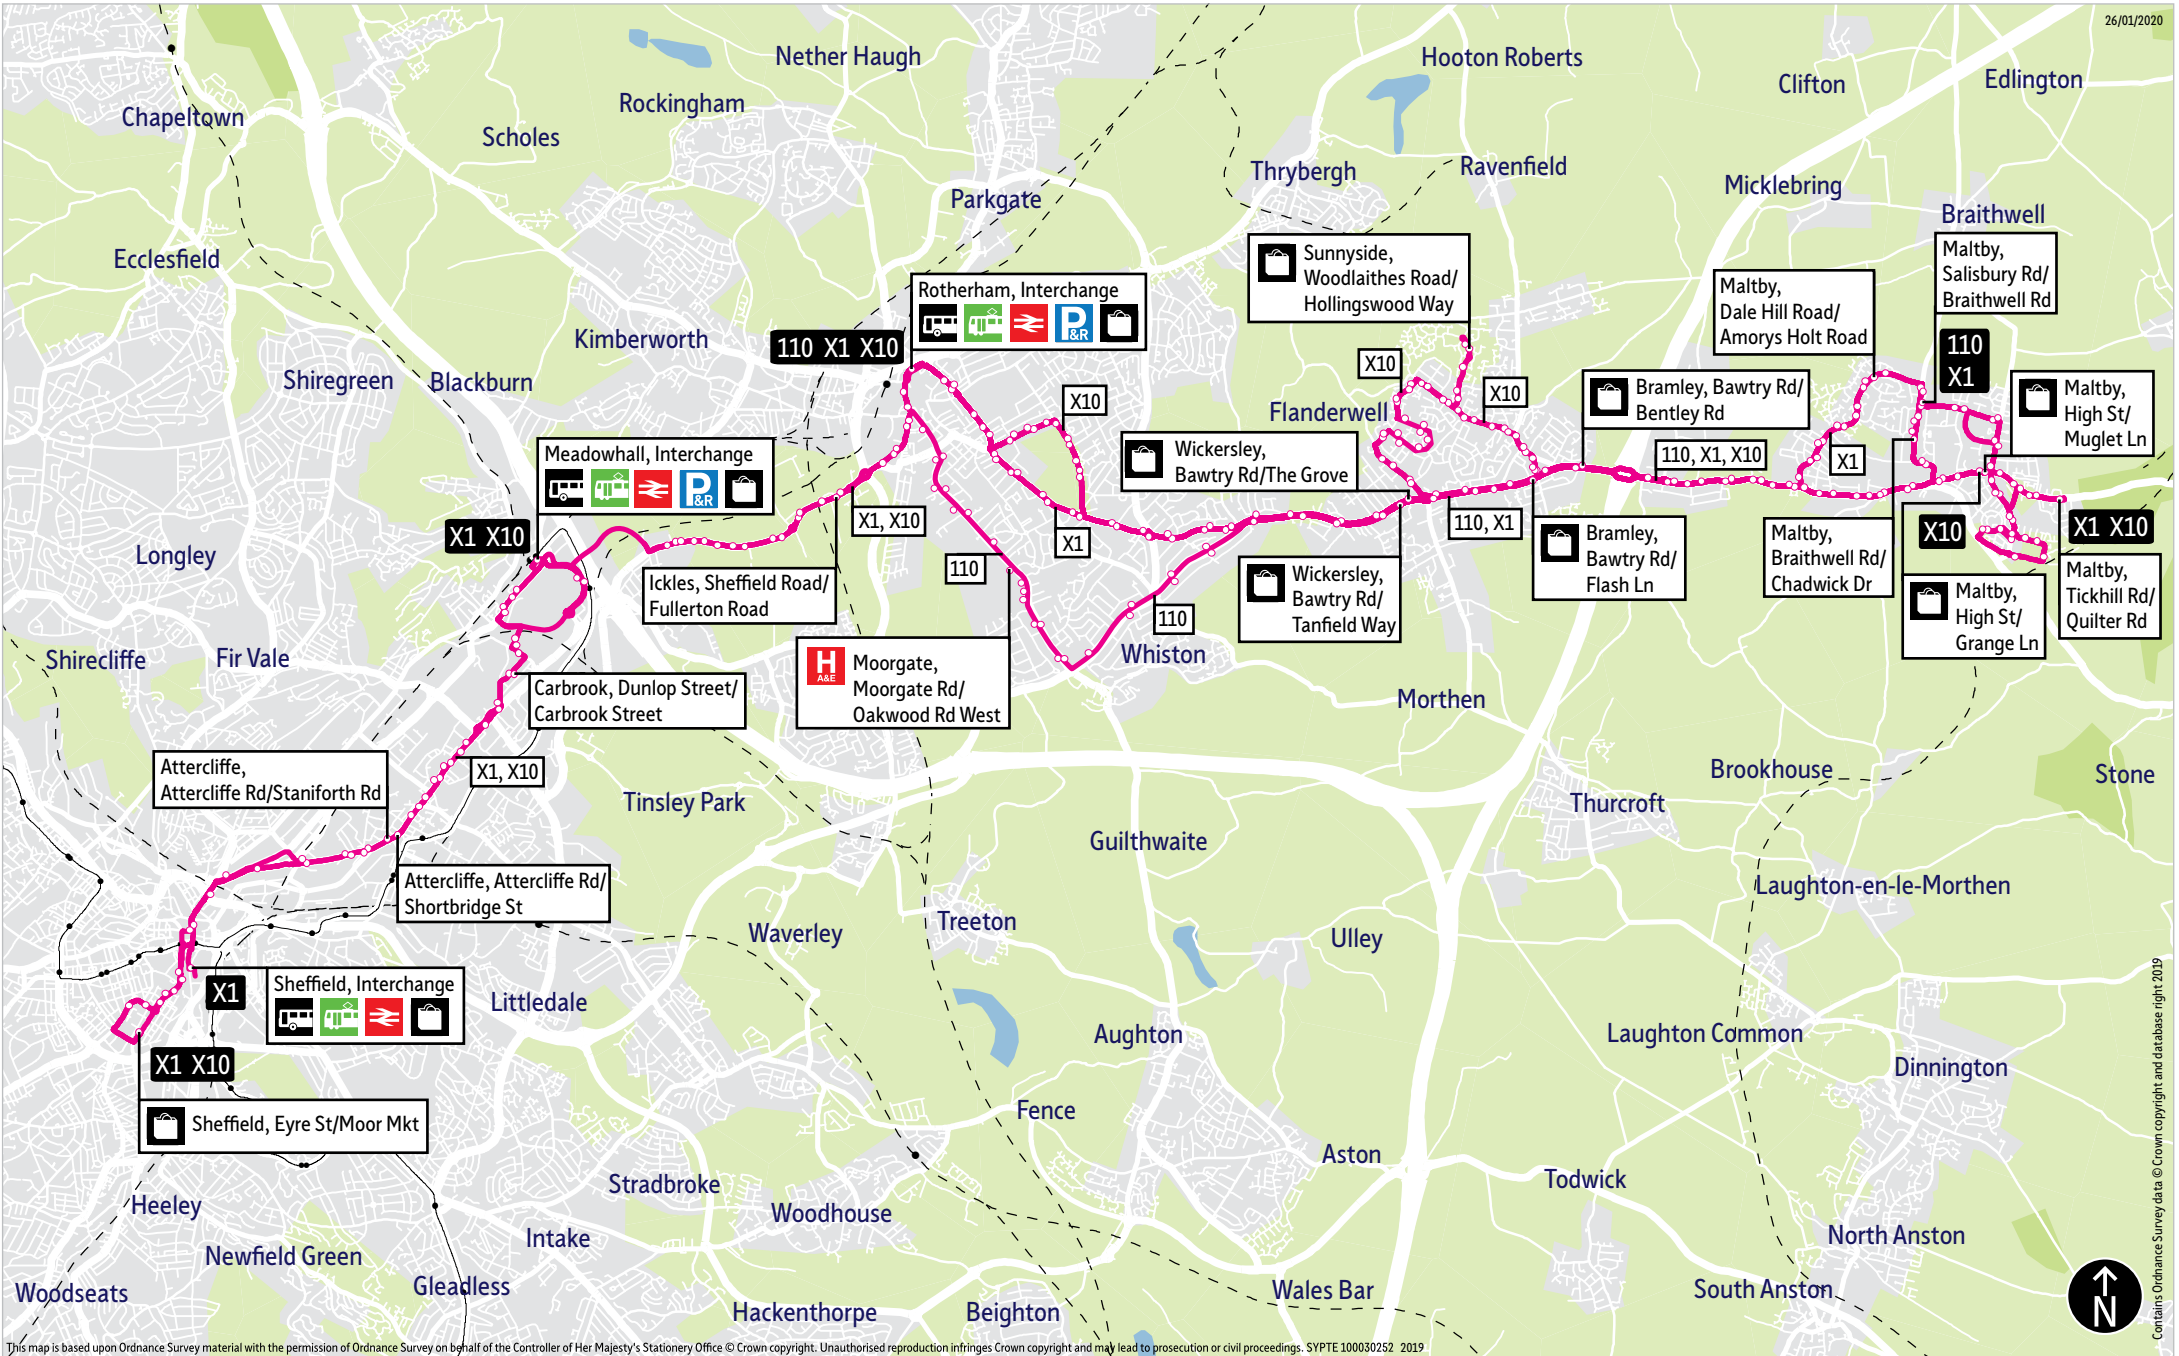

Bus route map for services 110, X1 and X10

26/01/2020

- = Terminus point
- = Public transport
- = Shopping area
- = Bus route & stops
- = Rail line & station
- = Tram route & stop