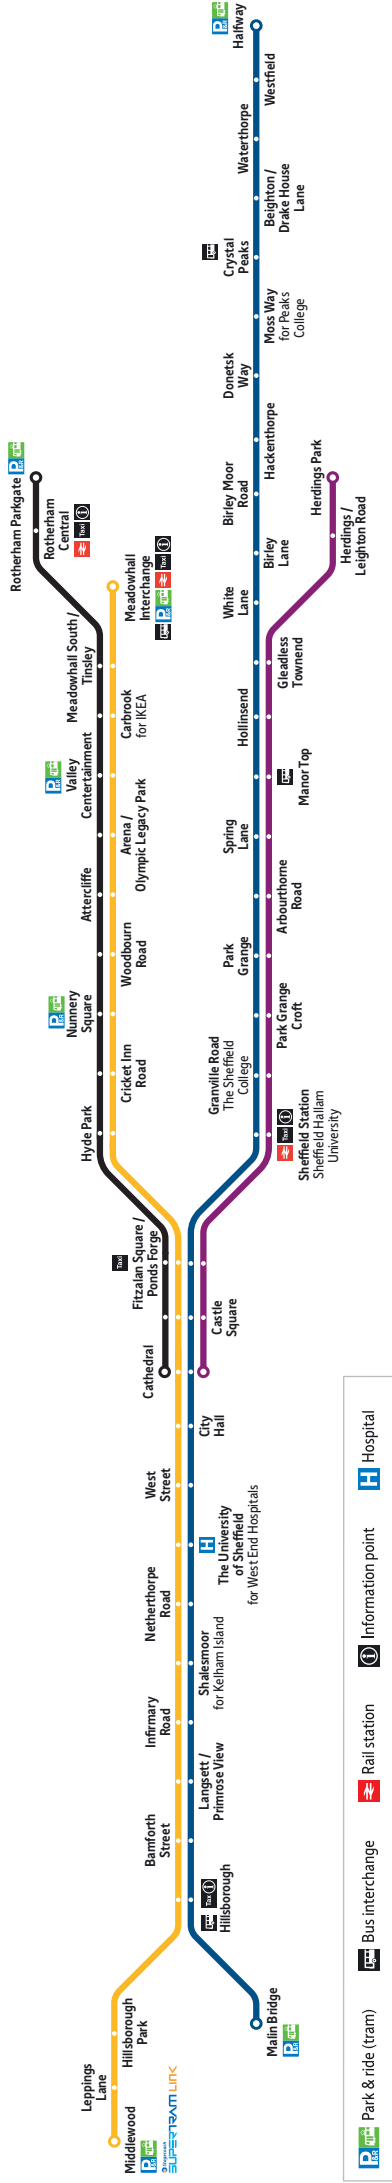

Tram & Tram Train network map

About this guide

Stagecoach Supertram serves Sheffield and Rotherham with a network linking six park and ride sites with:

- the city centre
- rail stations
- shopping areas
- universities
- the Cathedral
- many popular sports and entertainment venues

Buying Your Ticket

Simply buy on board from the conductor, online or from selected outlets.

On Tram

Single, day or weekly tickets are available onboard from your conductor. These include tickets from travel on Stagecoach or other buses in Sheffield or further afield.

Online

Save money on your travel when buying longer term tickets. Options are available for 28 day and Monthly tickets at www.buymymegarider.com

At Venues

Weekly and monthly tickets are also available from selected locations operated by Sheffield International Venues (SIV), details can be found at www.supertram.com.

*Whilst we make every effort to run as per the times shown inside this guide, changes to the services may occur due to unforeseen circumstances.

*A penalty fare system operates on board Supertram. You must make every effort to tender your fare or valid pass to a member of staff. Failure to do so may result in a £10 penalty fare being charged.