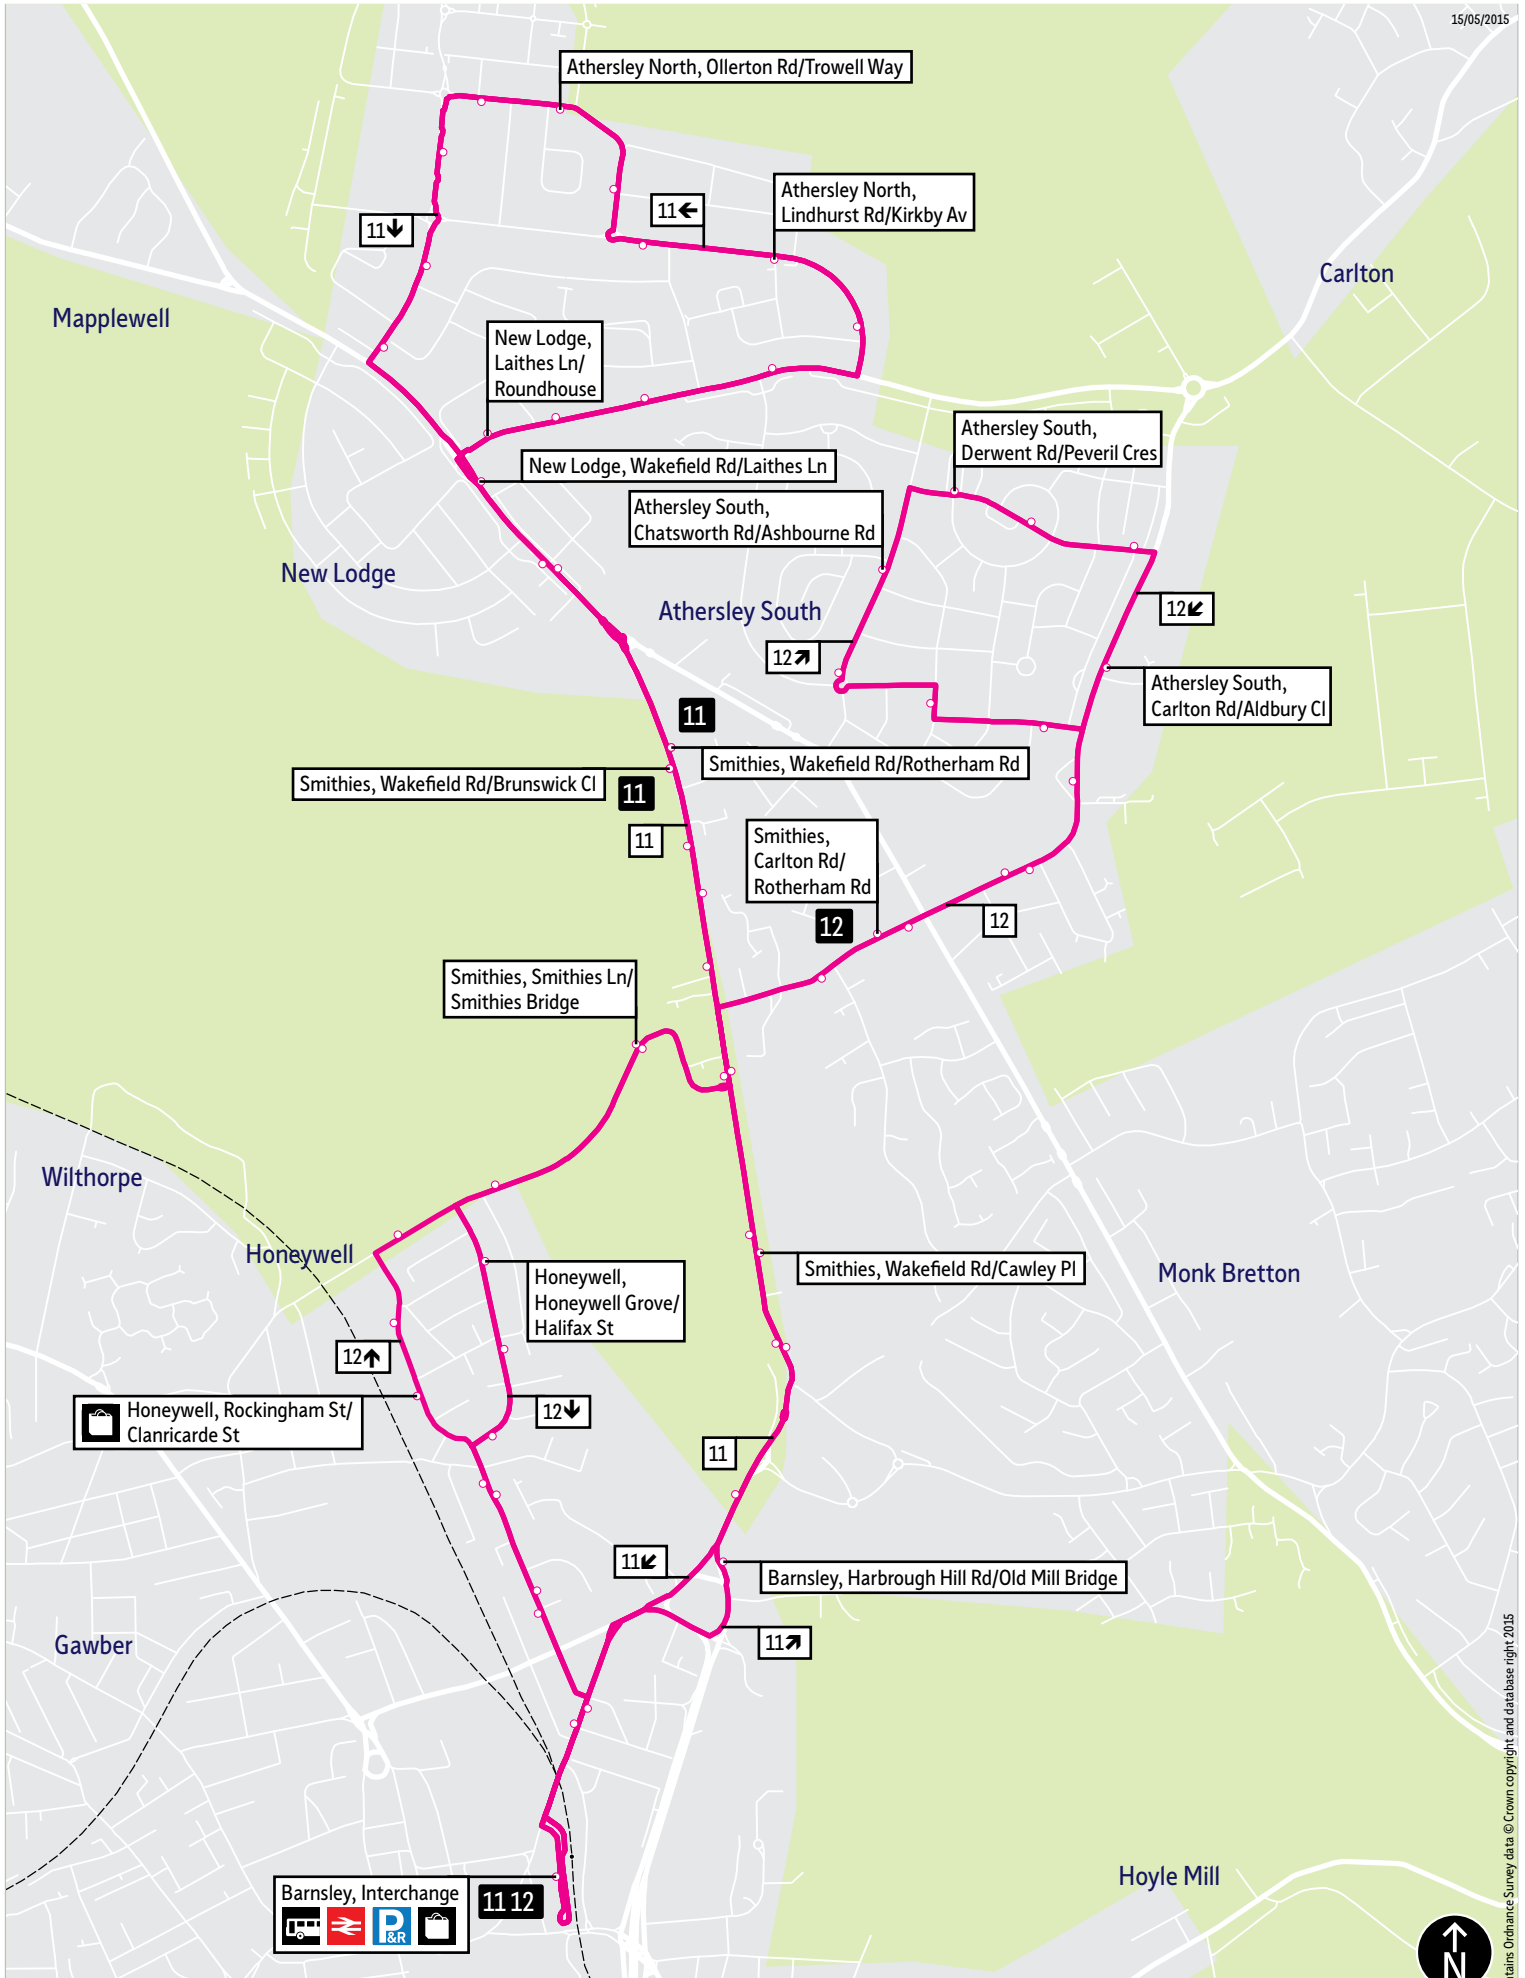

Bus route map for services 11 and 12

15/05/2015

This map is based upon Ordnance Survey material with the permission of Ordnance Survey on behalf of the Controller of Her Majesty's Stationery Office © Crown copyright. Unauthorised reproduction infringes Crown copyright and may lead to prosecution or civil proceedings. SYPTE 100030252 2015

= Terminus point
    = Public transport
 = Shopping area
 = Bus route & stops
- - - - - = Rail line & station
- - - - - = Tram route & stop